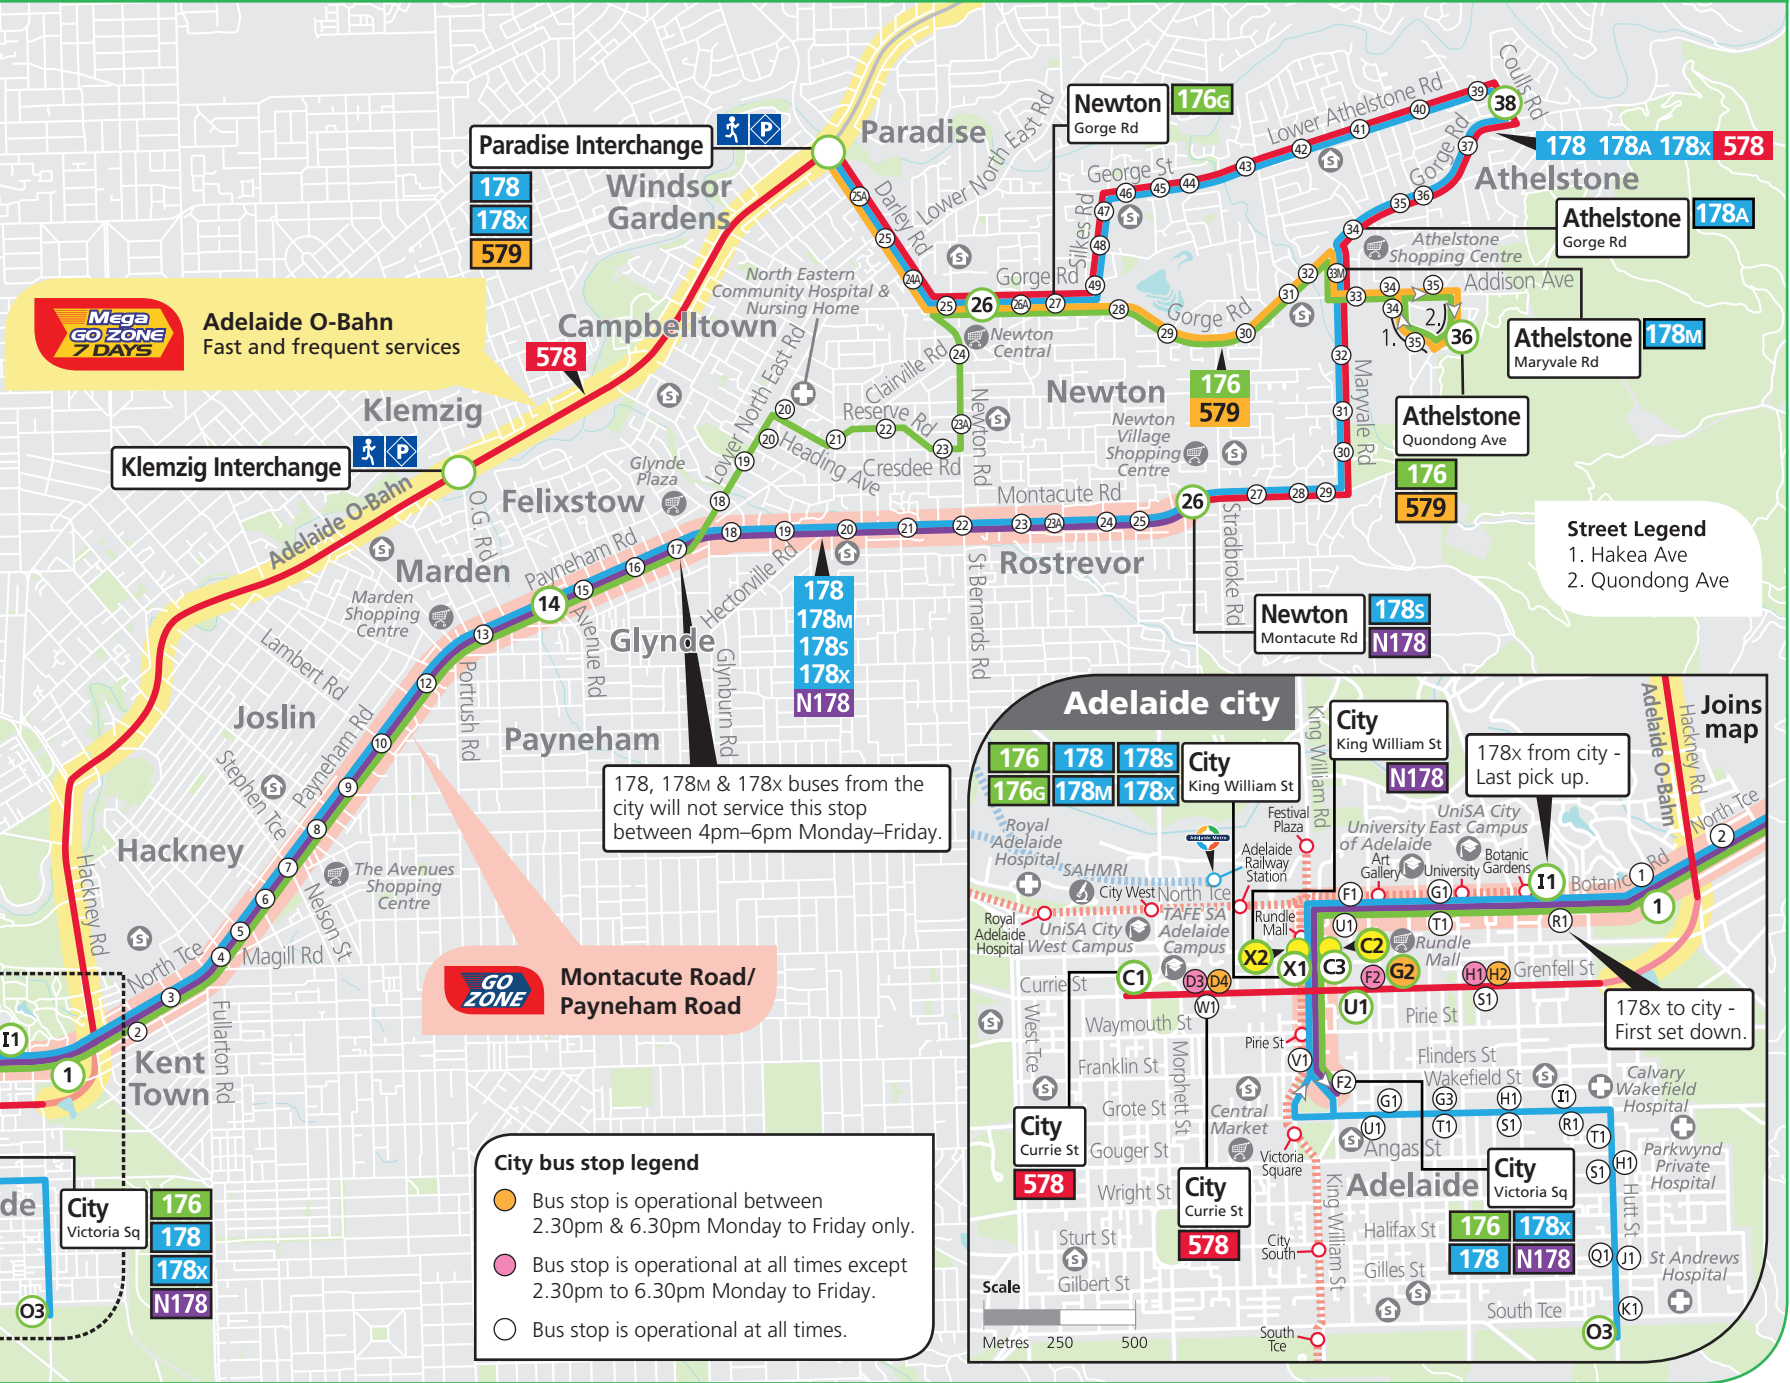

176, 178, 578, 579, N178 Paradise, Athelstone, Newton & Glynde to city

Legend

- Route 176
- Route 178
- Route 578
- Route 579
- Route N178
- 20 Bus stop
- 20 Bus stop on this side only
- 14 Bus stop relating to timetable
- C2 After Midnight key bus stop
- Convenient transfer point
- Park 'n' Ride
- Train line & station
- Tram line & stop
- Hospital
- School
- Shopping Centre
- Educational Institution
- Medical research precinct
- Adelaide Metro InfoCentre

North

Street Legend
 1. Hakea Ave
 2. Quondong Ave

See inset map for Adelaide city

City bus stop legend

- Bus stop is operational between 2.30pm & 6.30pm Monday to Friday only.
- Bus stop is operational at all times except 2.30pm to 6.30pm Monday to Friday.
- Bus stop is operational at all times.