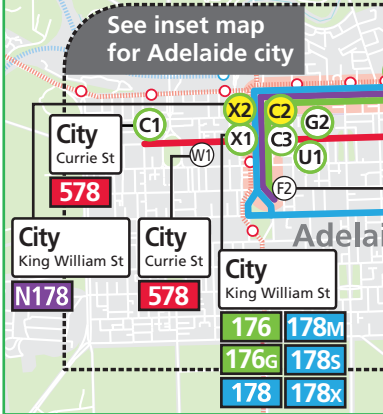

176, 178, 578, 579, N178 Paradise, Athelstone, Newton & Glynde to city

Legend

- Route 176
- Route 178
- Route 578
- Route 579
- Route N178
- 20 Bus stop
- 20 Bus stop on this side only
- 14 Bus stop relating to timetable
- C2 After Midnight key bus stop
- Convenient transfer point
- Park 'n' Ride
- Train line & station
- Tram line & stop
- Hospital
- School
- Shopping Centre
- Educational Institution
- Medical research precinct
- Adelaide Metro InfoCentre

North

Street Legend
 1. Hakea Ave
 2. Quondong Ave

See inset map for Adelaide city

City bus stop legend

- Bus stop is operational between 2.30pm & 6.30pm Monday to Friday only.
- Bus stop is operational at all times except 2.30pm to 6.30pm Monday to Friday.
- Bus stop is operational at all times.