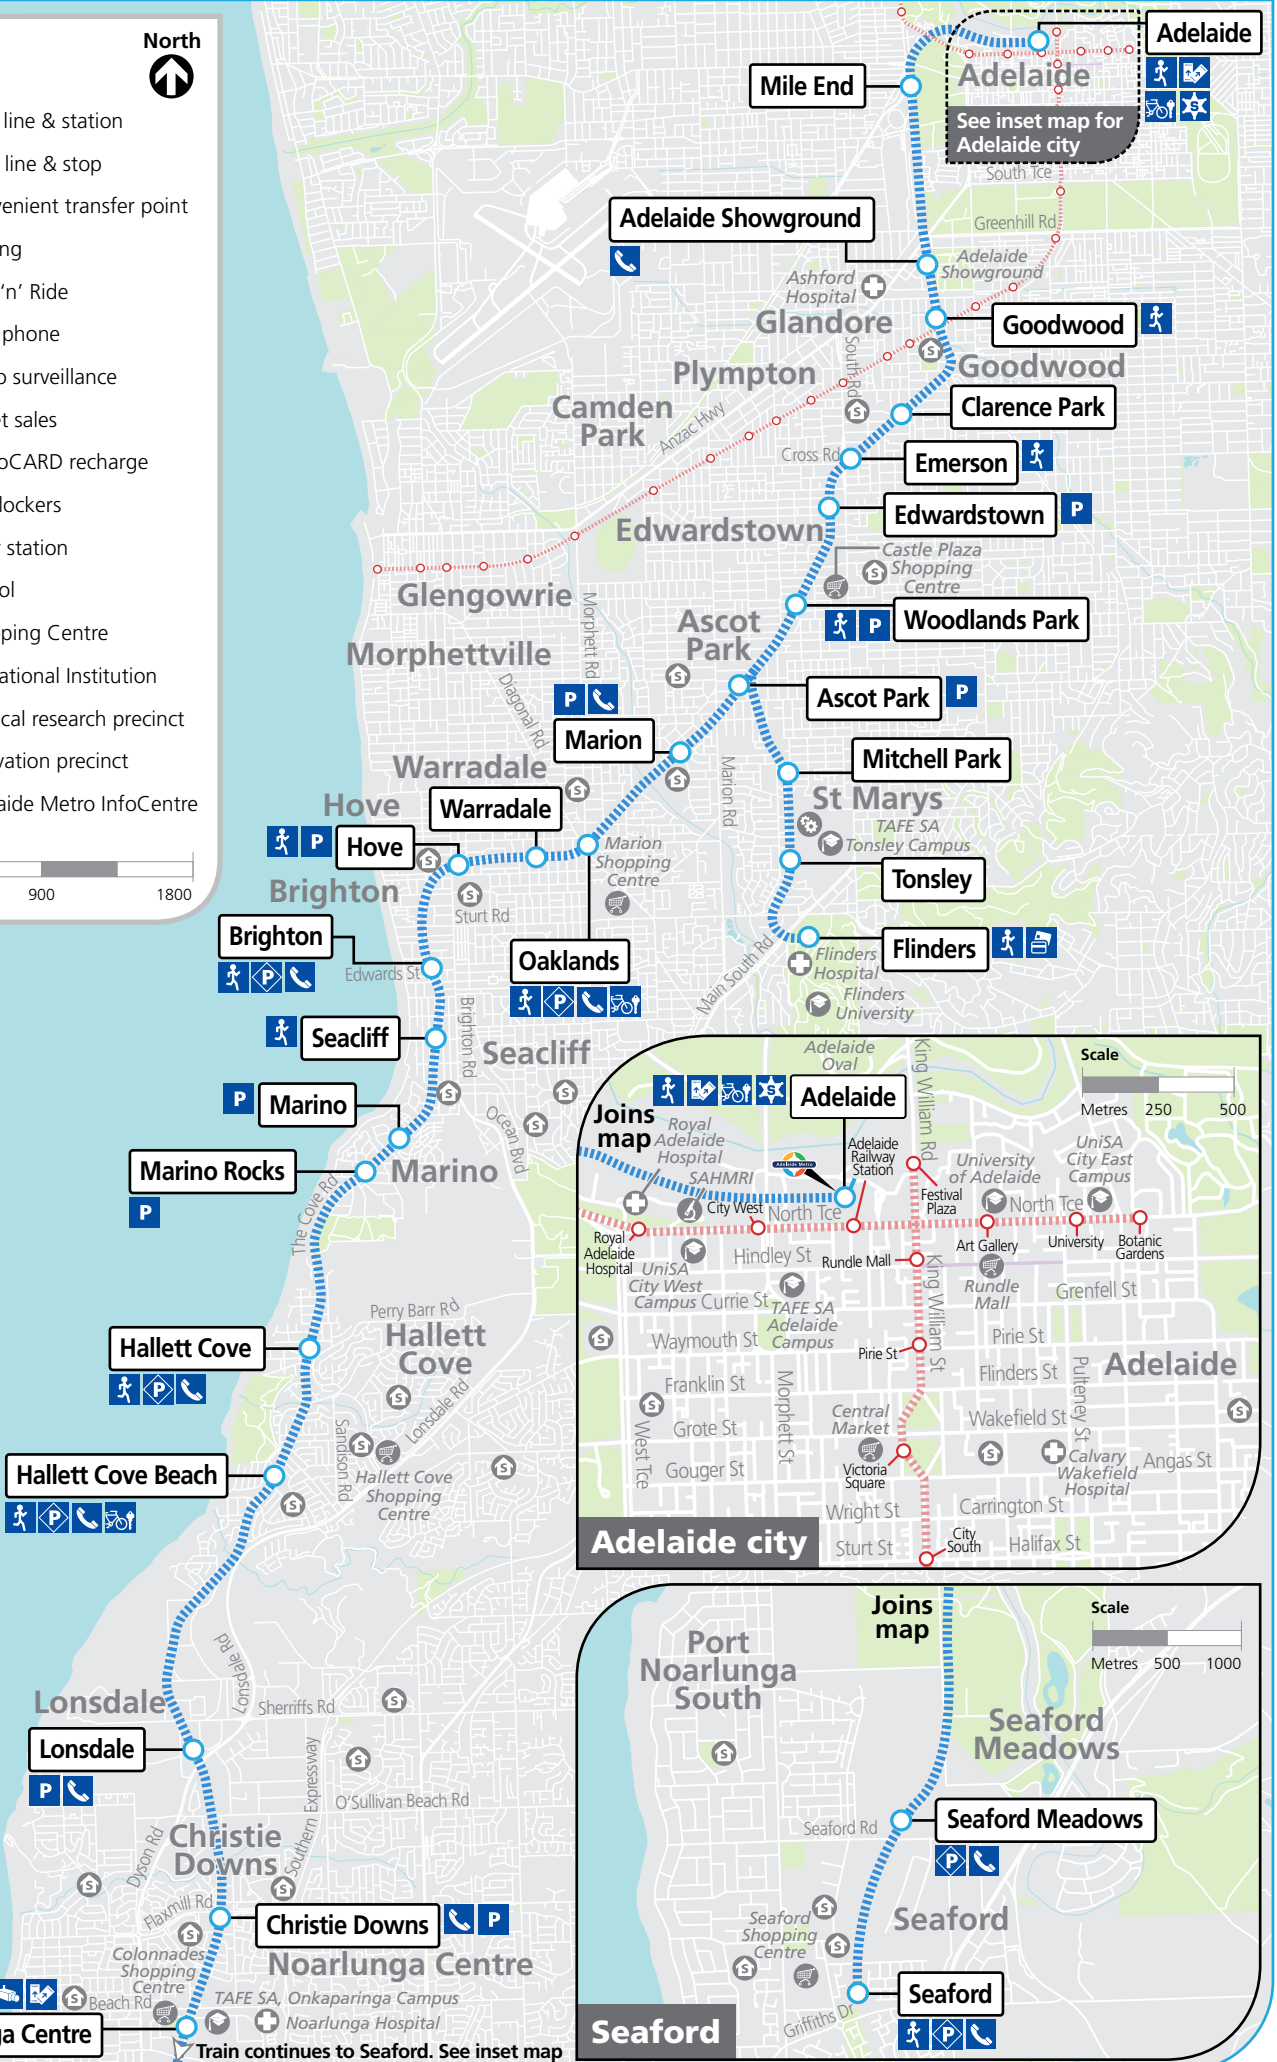

# Seaford & Flinders

## Legend

- Train line & station
- Tram line & stop
- Convenient transfer point
- Parking
- Park 'n' Ride
- Help phone
- Video surveillance
- Ticket sales
- metroCARD recharge
- Bike lockers
- Safer station
- School
- Shopping Centre
- Educational Institution
- Medical research precinct
- Innovation precinct
- Adelaide Metro InfoCentre

**Noarlunga Centre**

Train continues to Seaford. See inset map