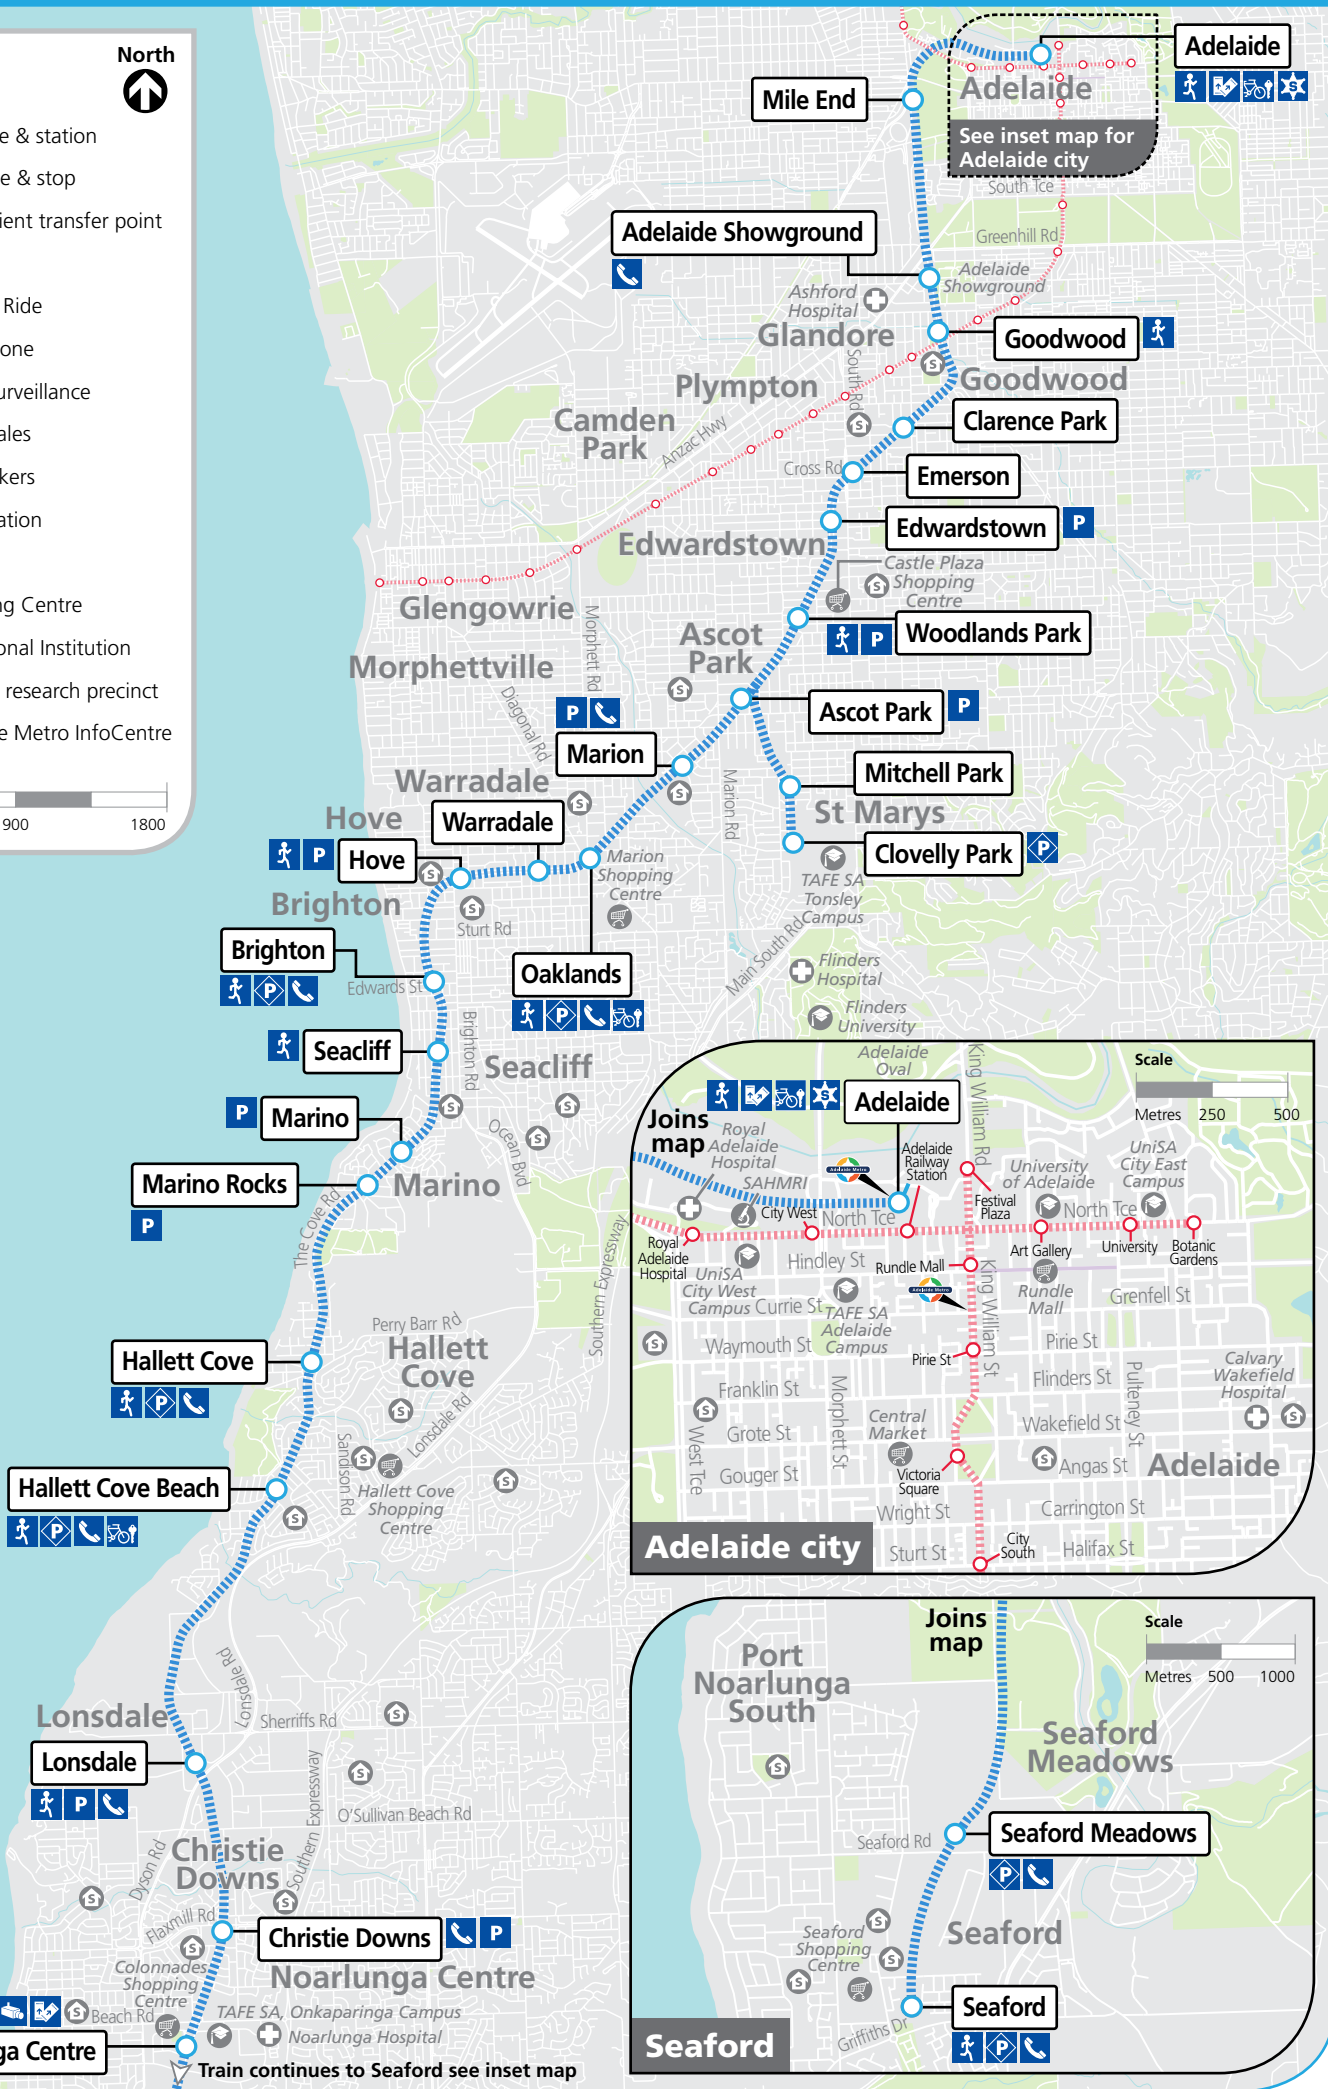

Seaford & Tonsley

Legend

- Train line & station
- Tram line & stop
- Convenient transfer point
- Parking
- Park 'n' Ride
- Help phone
- Video surveillance
- Ticket sales
- Bike lockers
- Safer station
- School
- Shopping Centre
- Educational Institution
- Medical research precinct
- Adelaide Metro InfoCentre

Noarlunga Centre
 Train continues to Seaford see inset map