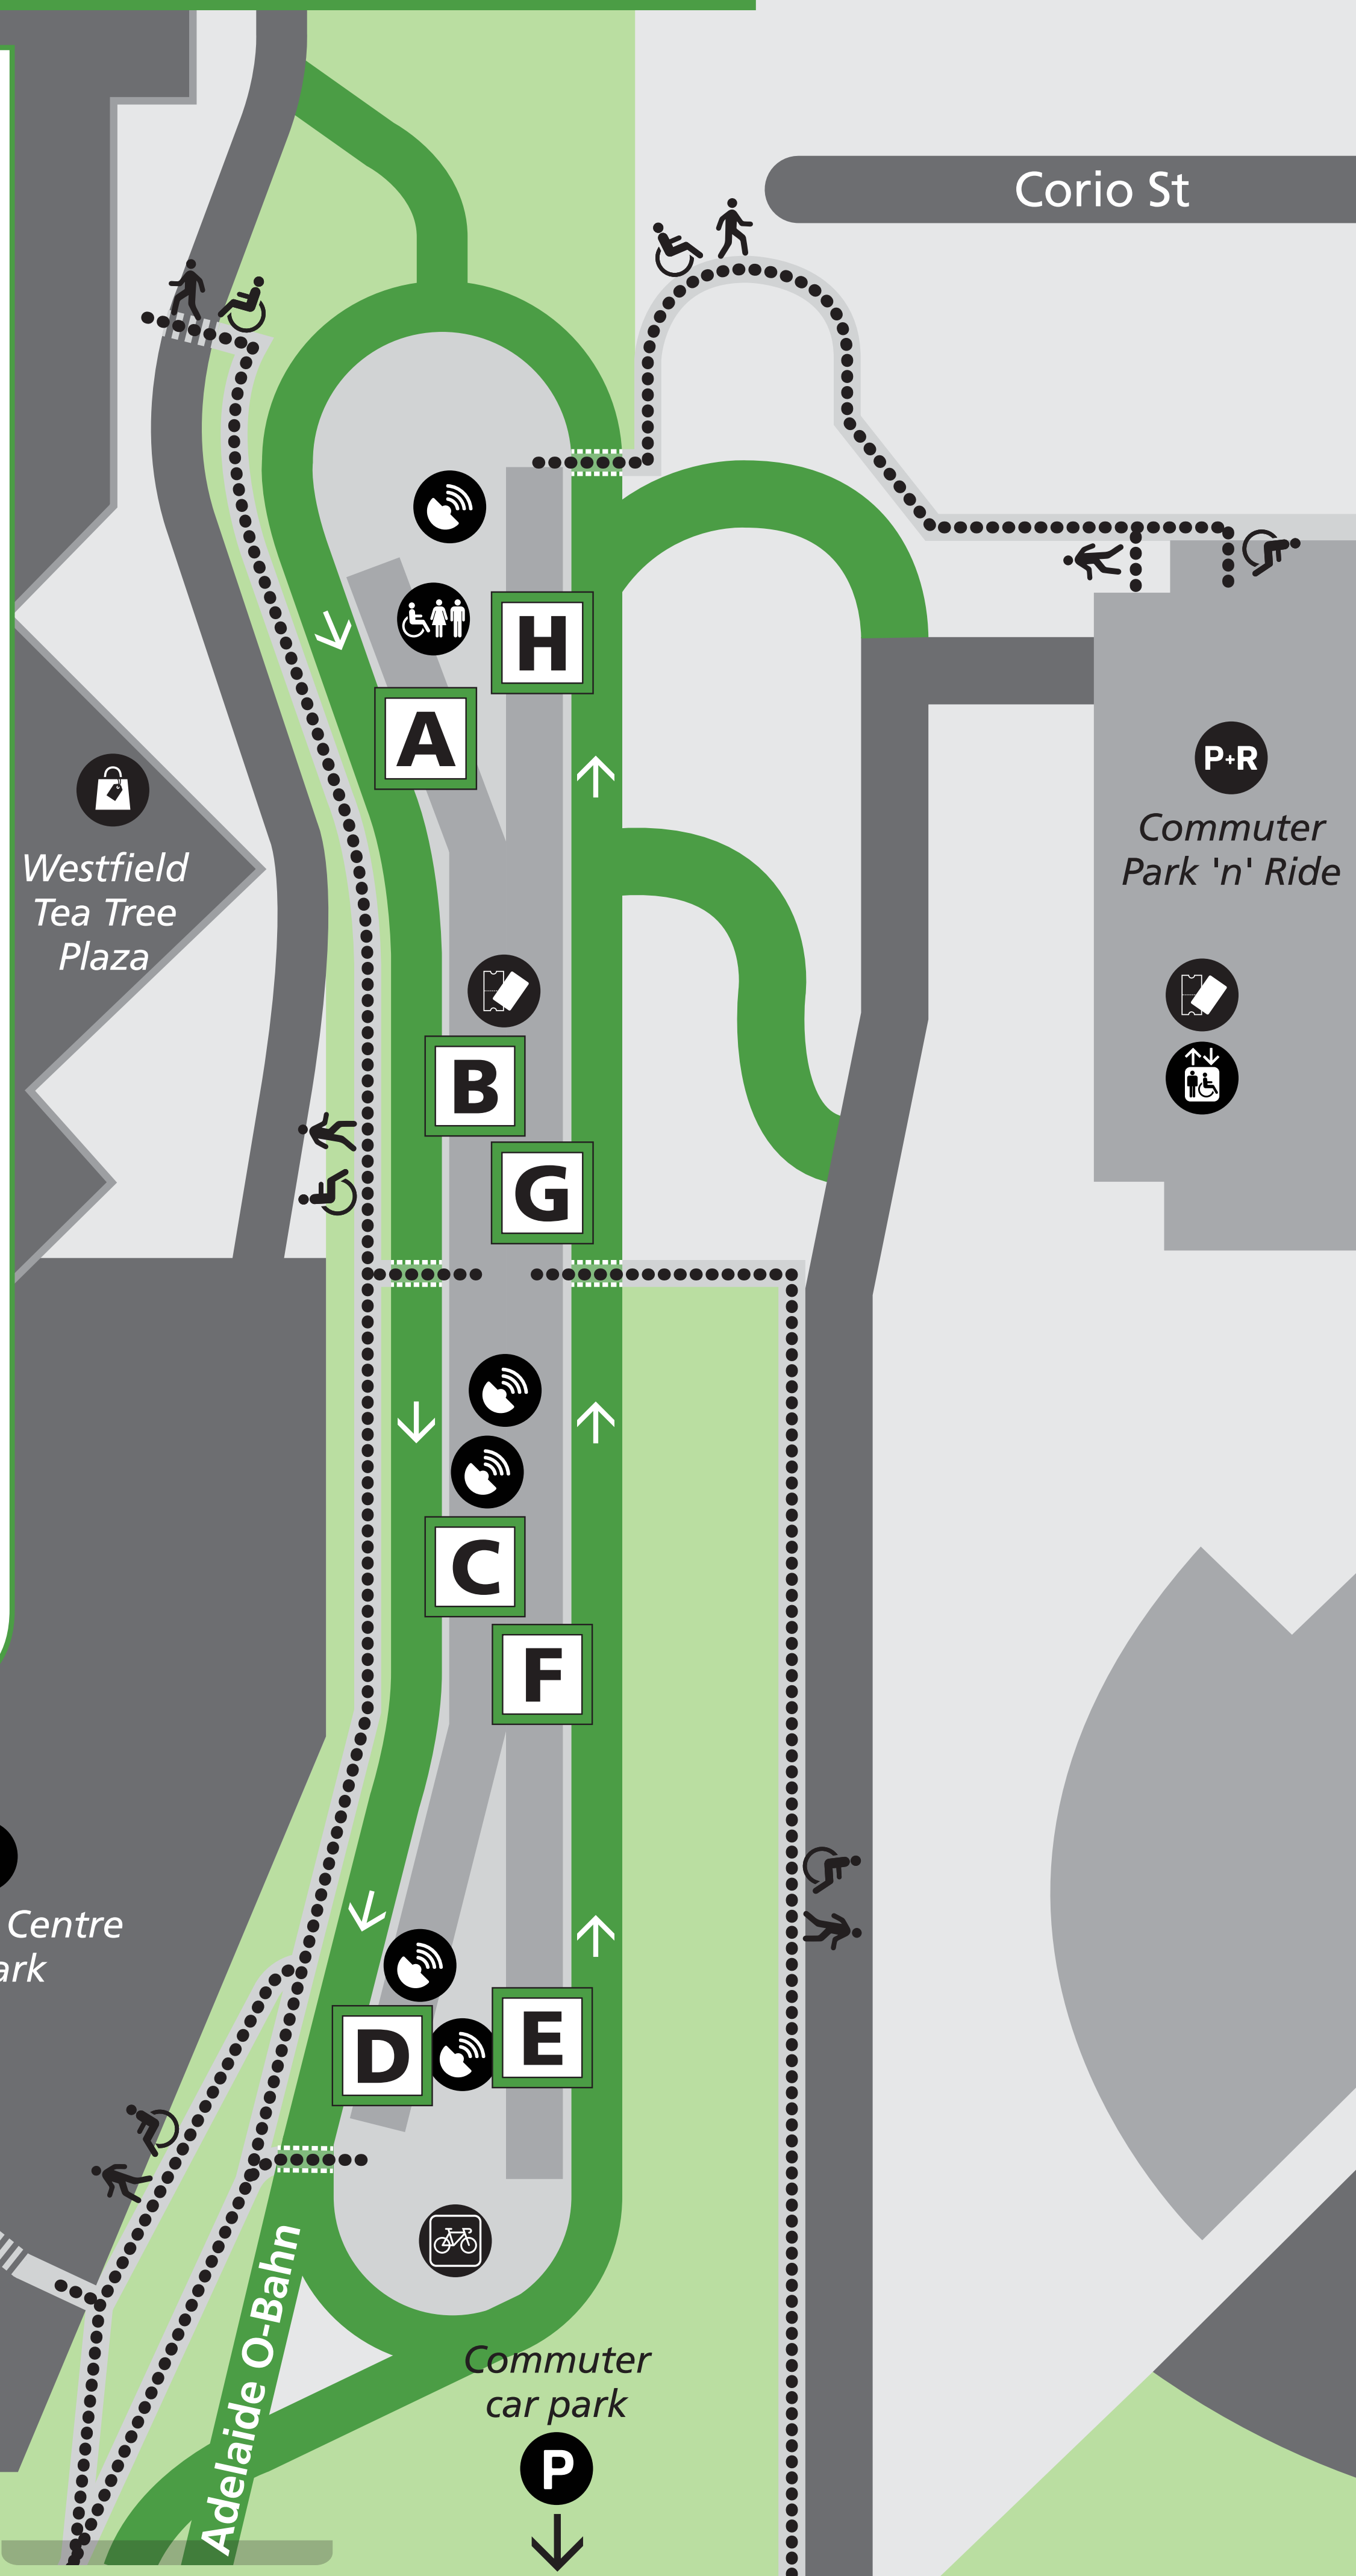

Tea Tree Plaza Interchange map

Legend

-  Buses only
-  All traffic
-  Interchange access
-  O-Bahn bus zones
-  503 OUTER NORTH EAST region routes
-  560 OUTER NORTH region routes
-  203 NORTH SOUTH region routes
-  800 Regional Services – Regional Fares Apply
-  Fare machine
-  Real-Time arrivals display
-  Accessible toilet
-  Accessible elevator
-  Shopping Centre
-  Park 'n' Ride
-  Parking
-  Bike cage

Bus zone information

Zone

A

-  271 To city via North East Road
-  503 To Paradise via Helen Terrace then city
-  506 To Paradise via Kelly Road then city
-  507 To Paradise via North East Road then city

Zone

Zone

D

-  541X
 -  544X Express to city via O-Bahn
 -  542X
 -  545X
 -  543X
 -  546X
- 6am–10am
Monday to Friday only

Zone

E

-  544 M44 To Golden Grove Interchange
-  J1 To Elizabeth Interchange
-  J2 To Greenwith

Zone

F

-  541 N541 To Fairview Park
-  542
-  543 To Surrey Downs
-  545
-  548 To Golden Grove Interchange
-  541G
-  G40
-  541X

Zone

G

-  203
-  209F To city via Hampstead Road
-  556
-  559 To Paradise via Lower North East Rd then city
-  557