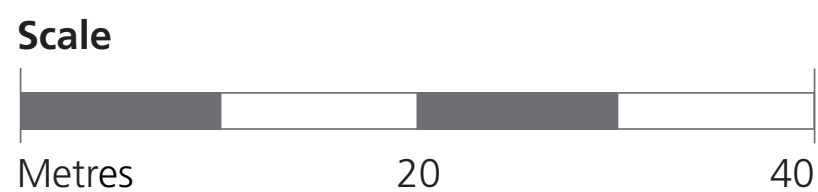

Tea Tree Plaza Interchange map

Legend

-  Buses only
-  All traffic
-  Interchange access
-  O-Bahn bus zones
-  503 OUTER NORTH EAST region routes
-  560 OUTER NORTH region routes
-  203 NORTH SOUTH region routes
-  800 Regional Services – Regional Fares Apply
-  Fare machine
-  Real-Time arrivals display
-  Accessible toilet
-  Accessible elevator
-  Shopping Centre
-  Park 'n' Ride
-  Parking
-  Bike cage