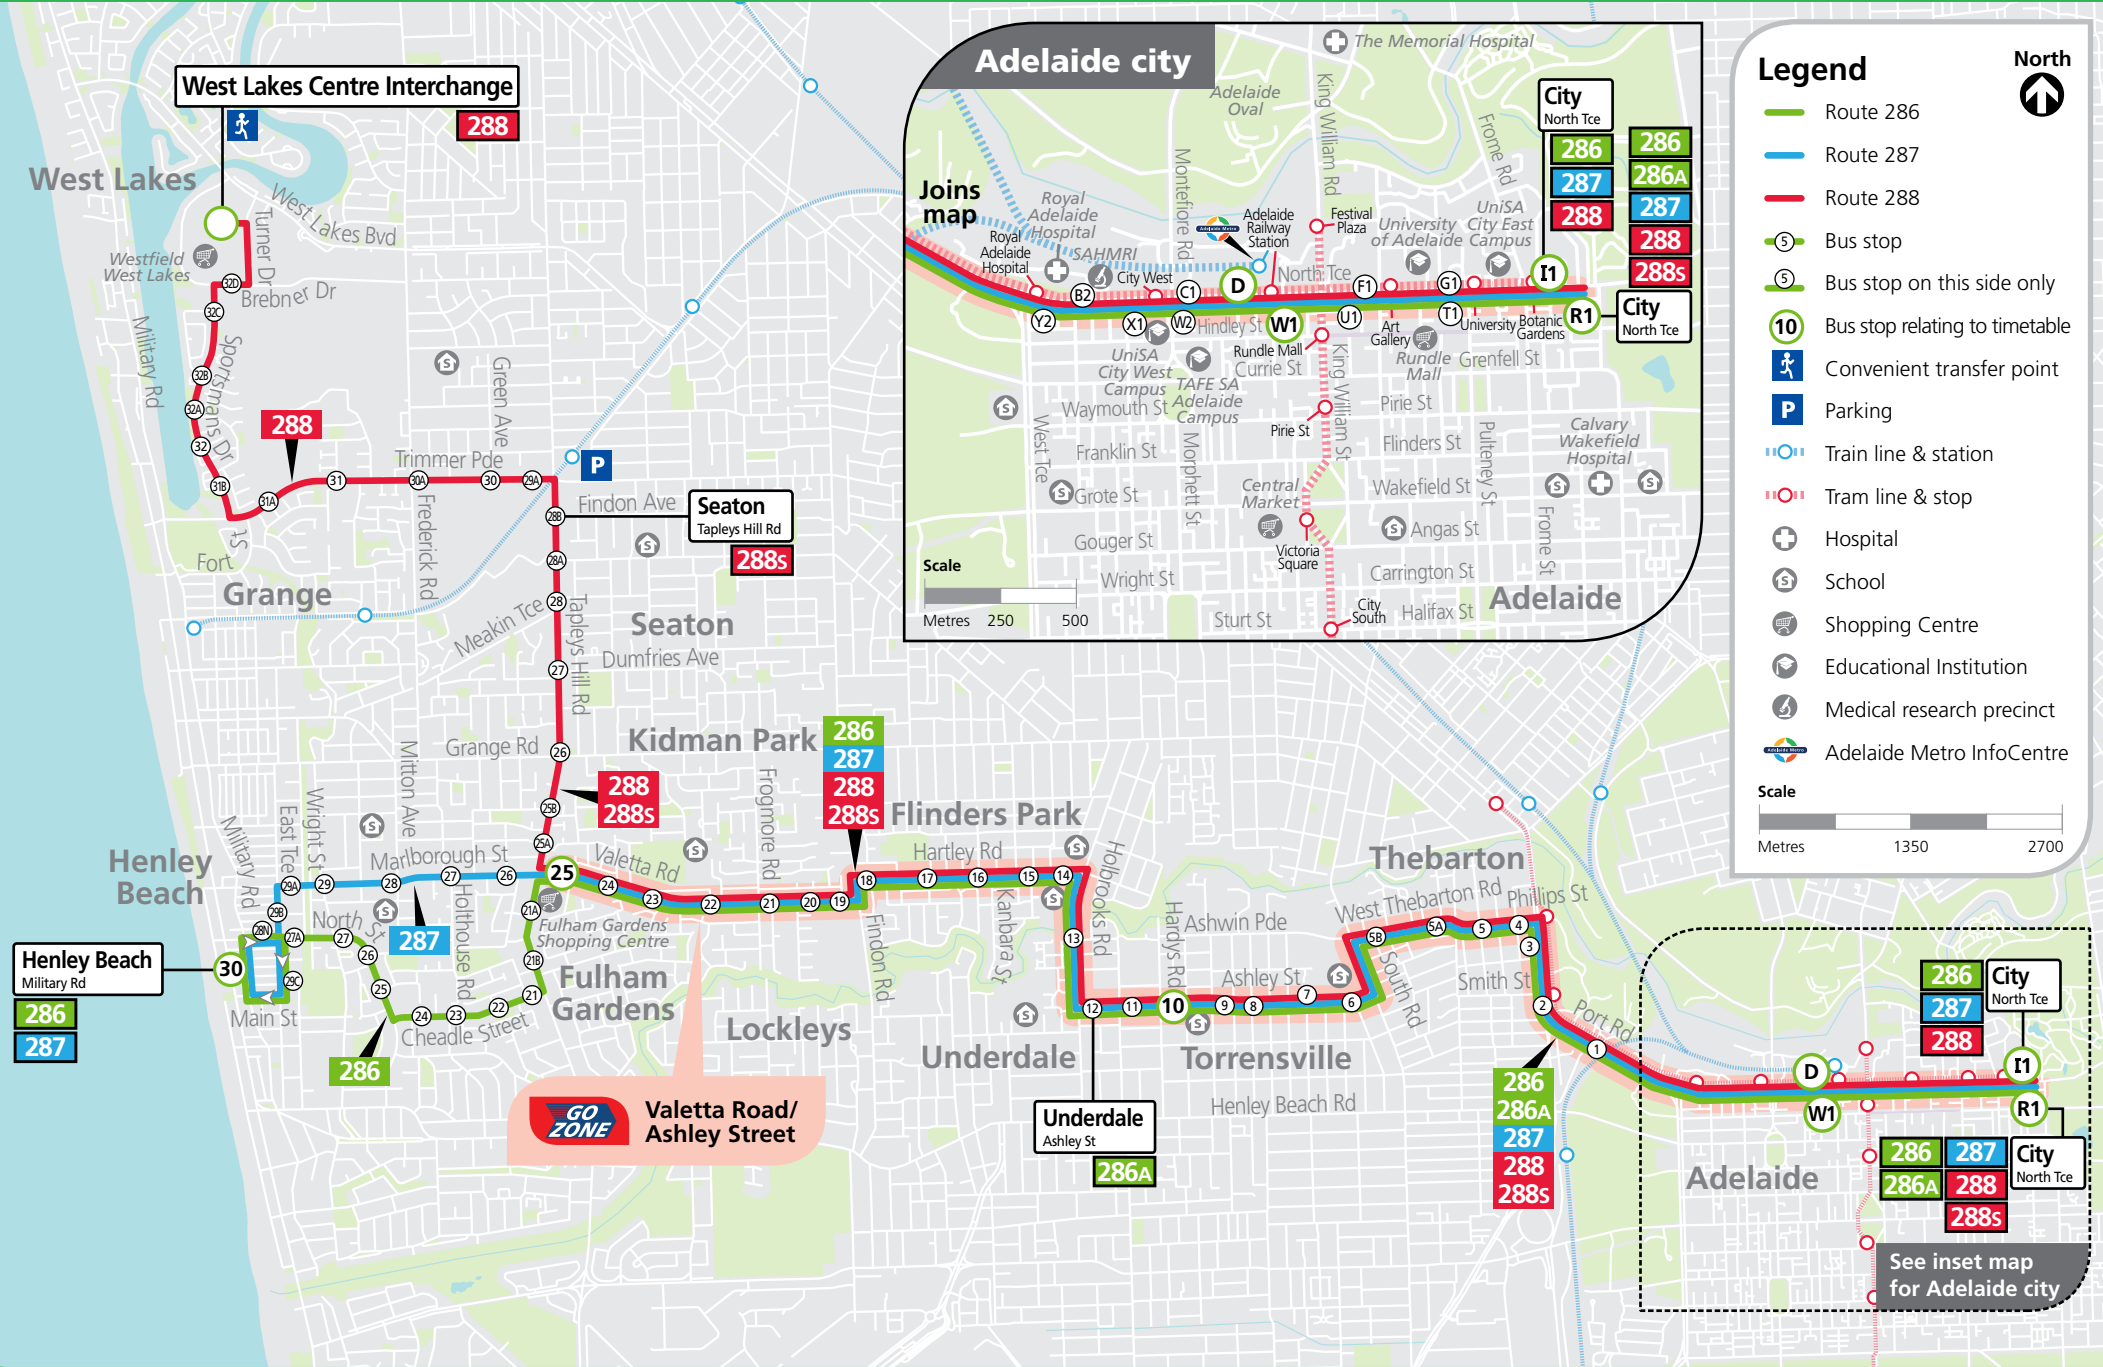

286, 287, 288 West Lakes, Seaton, Henley Beach, Underdale & Torrensville to city

Legend

- Route 286
- Route 287
- Route 288
- Bus stop
- Bus stop on this side only
- Bus stop relating to timetable
- Convenient transfer point
- Parking
- Train line & station
- Tram line & stop
- Hospital
- School
- Shopping Centre
- Educational Institution
- Medical research precinct
- Adelaide Metro InfoCentre

Scale: Metres 1350 2700

North

City North Tce 286, 287, 288, 288s

City North Tce 286, 287, 288, 288s

Adelaide

See inset map for Adelaide city