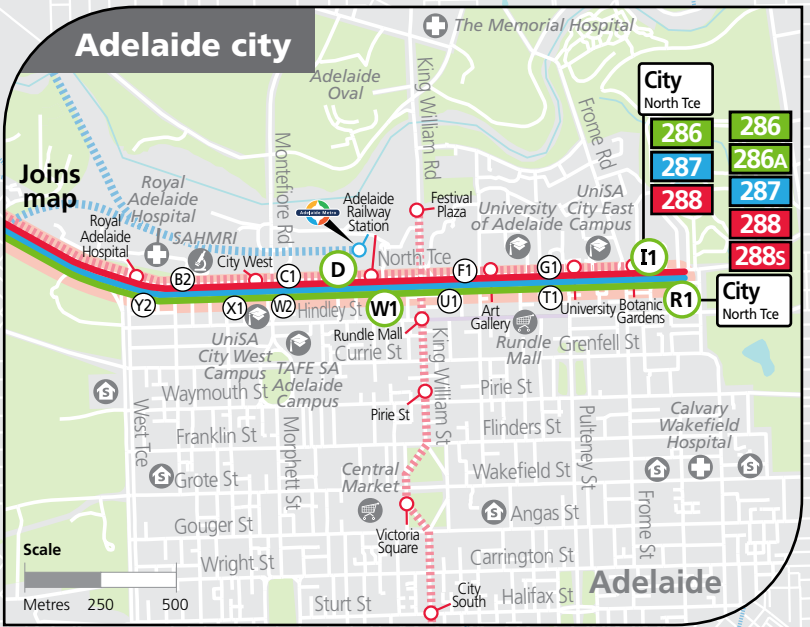

286, 287, 288 West Lakes, Seaton, Henley Beach, Underdale & Torrensville to city

Legend

- Route 286
- Route 287
- Route 288
- Bus stop
- Bus stop on this side only
- Bus stop relating to timetable
- Convenient transfer point
- Parking
- Train line & station
- Tram line & stop
- Hospital
- School
- Shopping Centre
- Educational Institution
- Medical research precinct
- Adelaide Metro InfoCentre

Scale: Metres 1350 2700

North

City North Tce 286, 287, 288, 288s

City North Tce 286, 287, 288, 288s

Adelaide

See inset map for Adelaide city