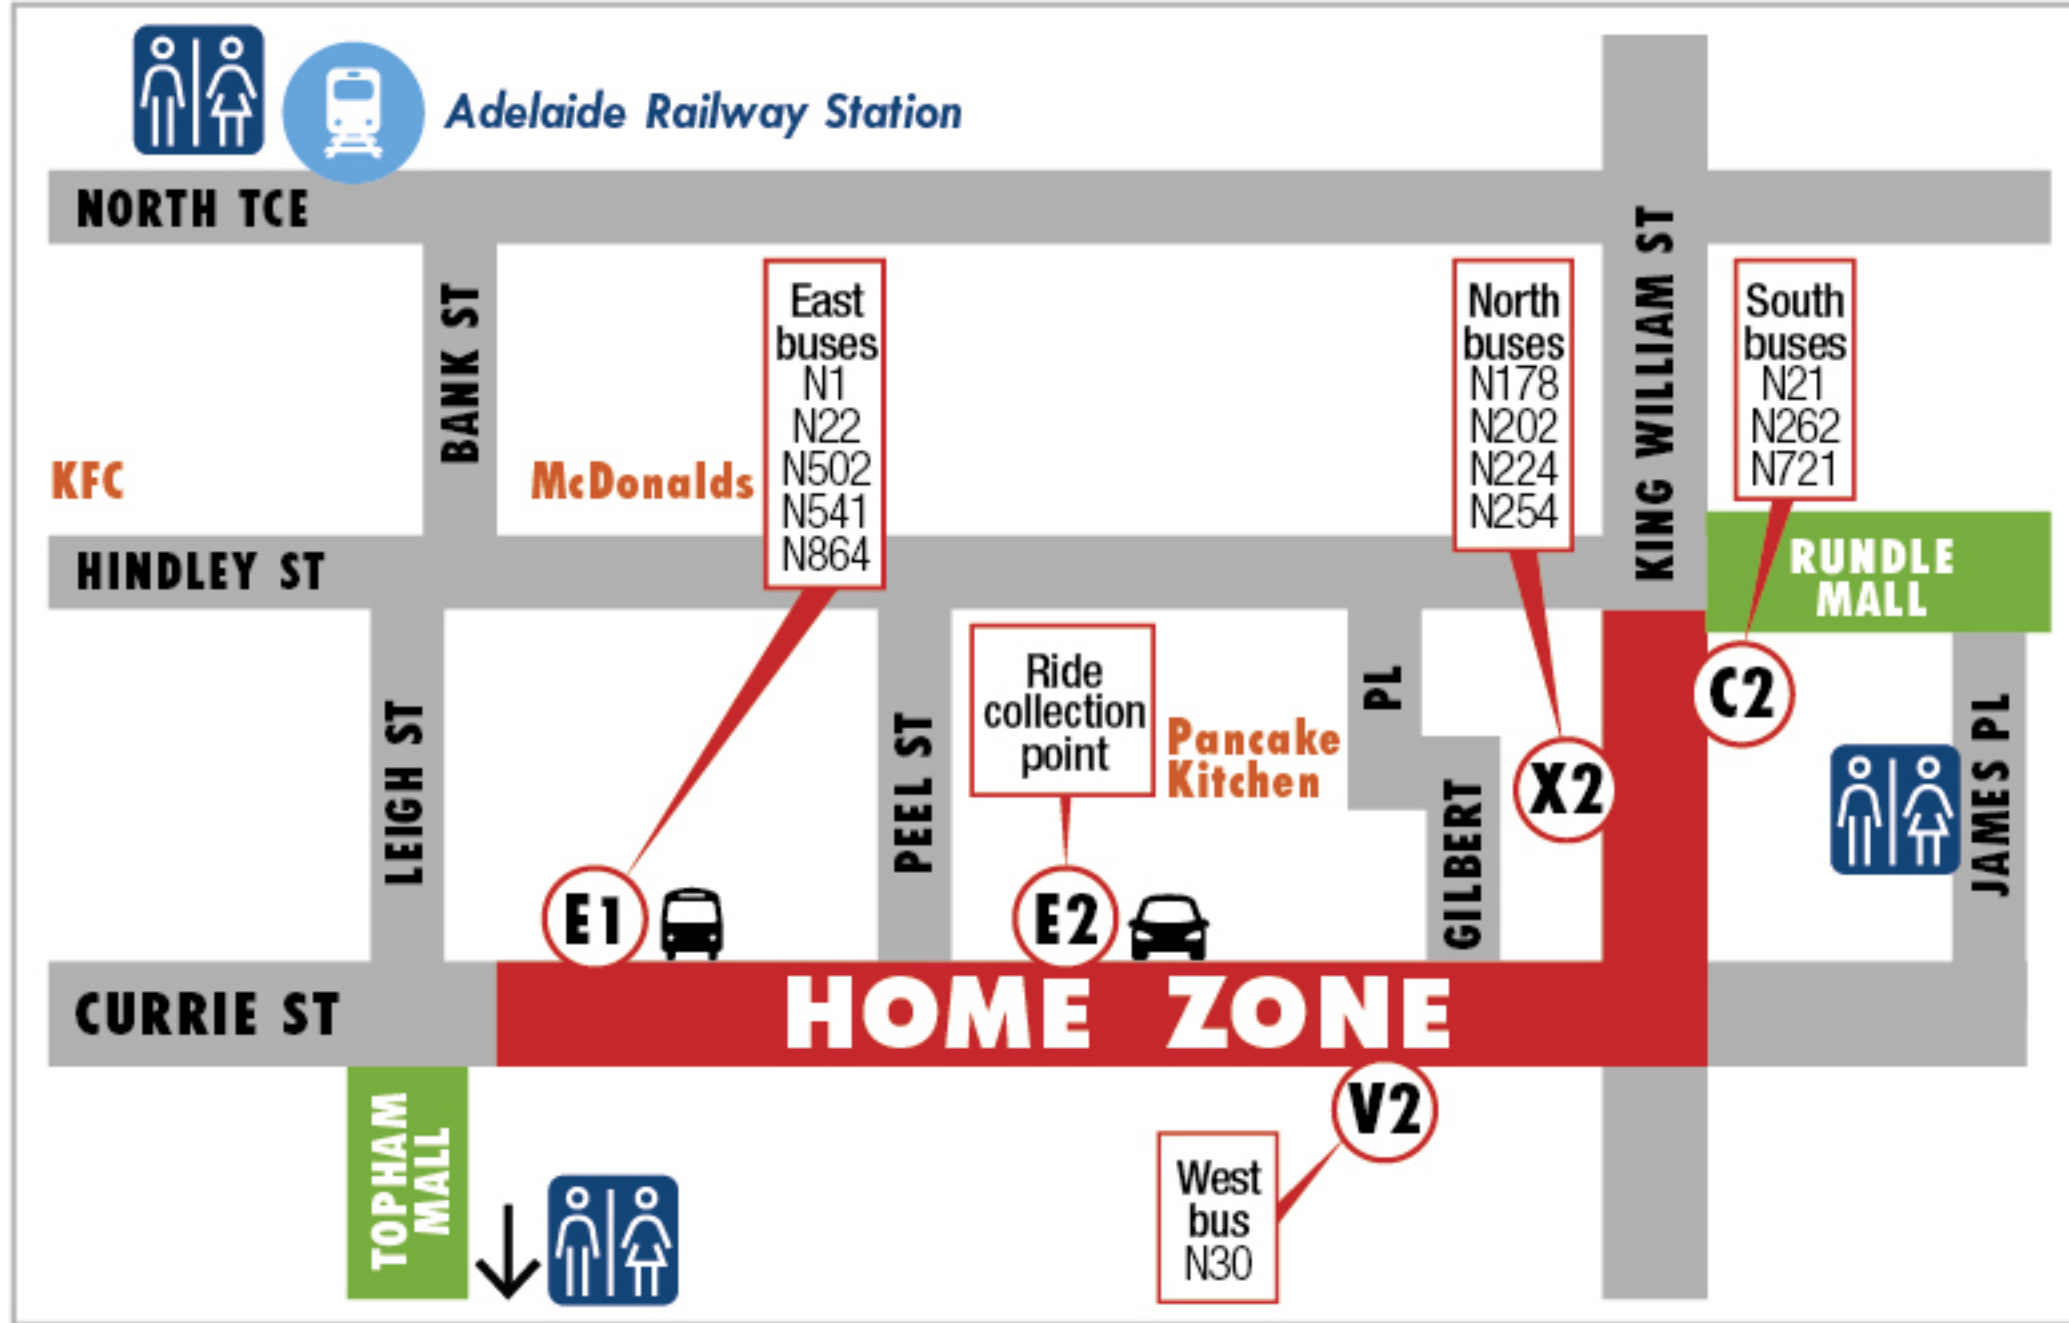

Home Zone services

After Midnight buses

East **Currie Street E1**

- N1 to Golden Grove via O-Bahn
- N22 to Wattle Park
- N502 to Salisbury
- N541 to Fairview Park via O-Bahn
- N864 to Mount Barker

West **Currie Street V2**

- N30 to West Lakes

North **King William Street X2**

- N178 to Newton
- N202 to Ingle Farm
- N224 to Gawler via Elizabeth
- N254 to Semaphore via Arndale

South **King William Street C2**

- N21 to Aberfoyle Hub via Marion
- N262 to Marion
- N721 to Seaford via Noarlunga

Ride collection point

Currie Street E2

Home Zone offers:

Real Time travel info

CCTV

Lighting

Police patrols

Toilets