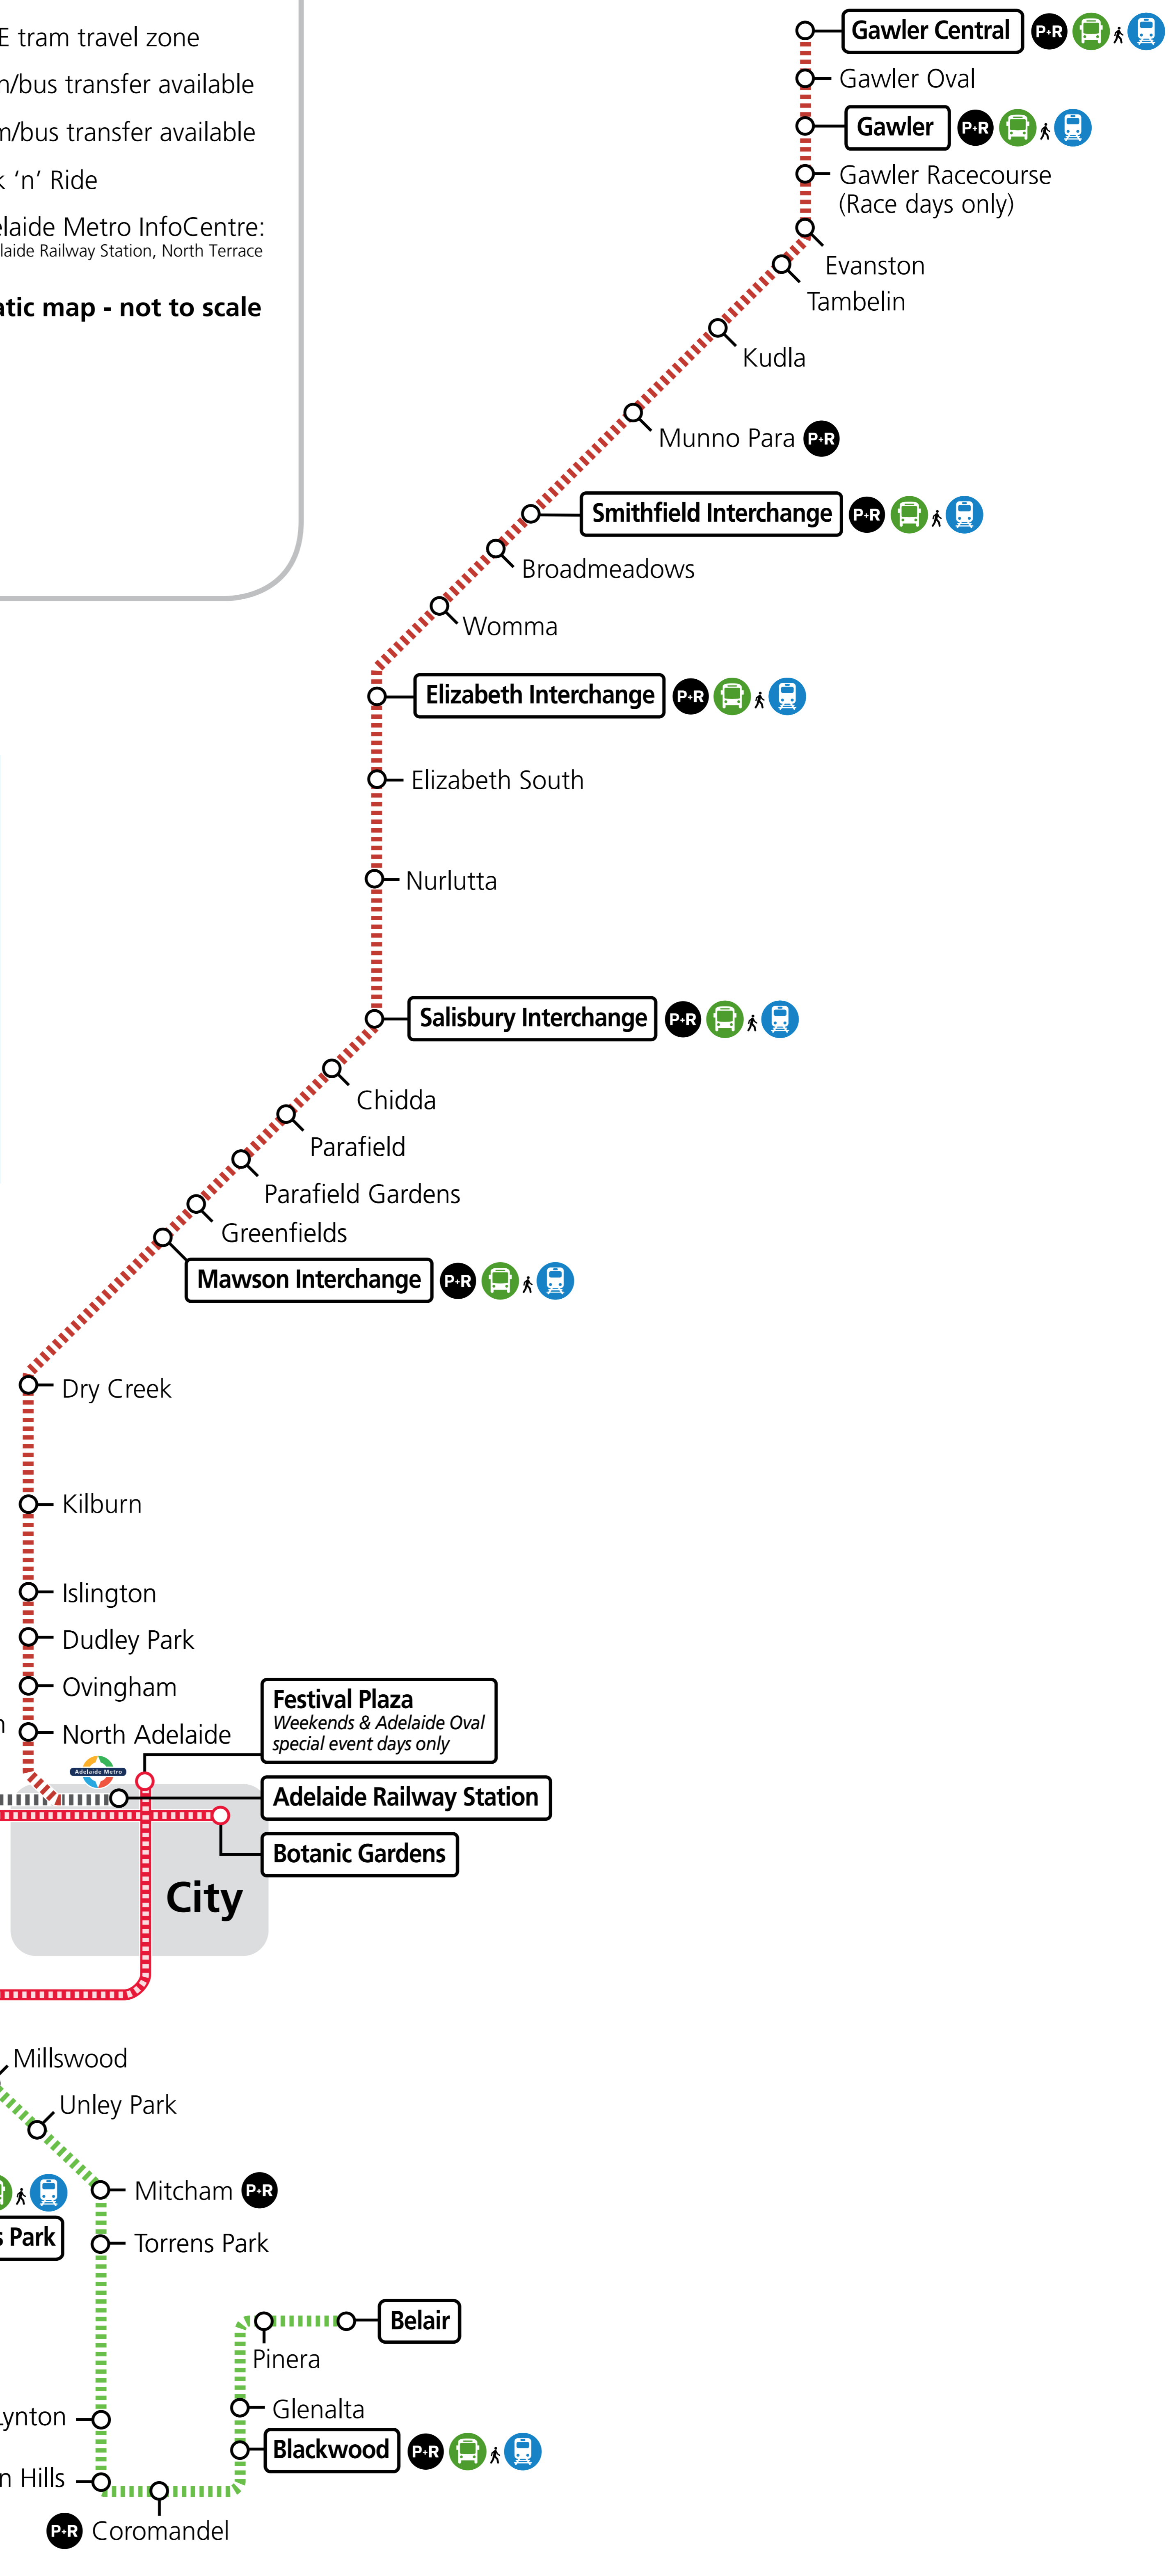

# Adelaide rail network map

29 December 2020

## Legend

- Train station
- Common train line
- Belair line
- Seaford & Flinders line
- Gawler line
- Outer Harbor & Grange line
- Tram stop
- Transfer to other tram available
- Glenelg to Royal Adelaide Hospital line
- Glenelg to Festival Plaza line
- Botanic Gardens to Entertainment Centre line
- Limited tram services
- FREE tram travel zone
- Train/bus transfer available
- Tram/bus transfer available
- Park 'n' Ride
- Adelaide Metro InfoCentre:  
• Adelaide Railway Station, North Terrace

Diagrammatic map - not to scale

## Adelaide trams

Glenelg to Festival Plaza\* & Entertainment Centre.  
Botanic Gardens to Entertainment Centre.  
\* Weekends and Adelaide Oval special event days only

1300 311 108

adelaidemetro.com.au