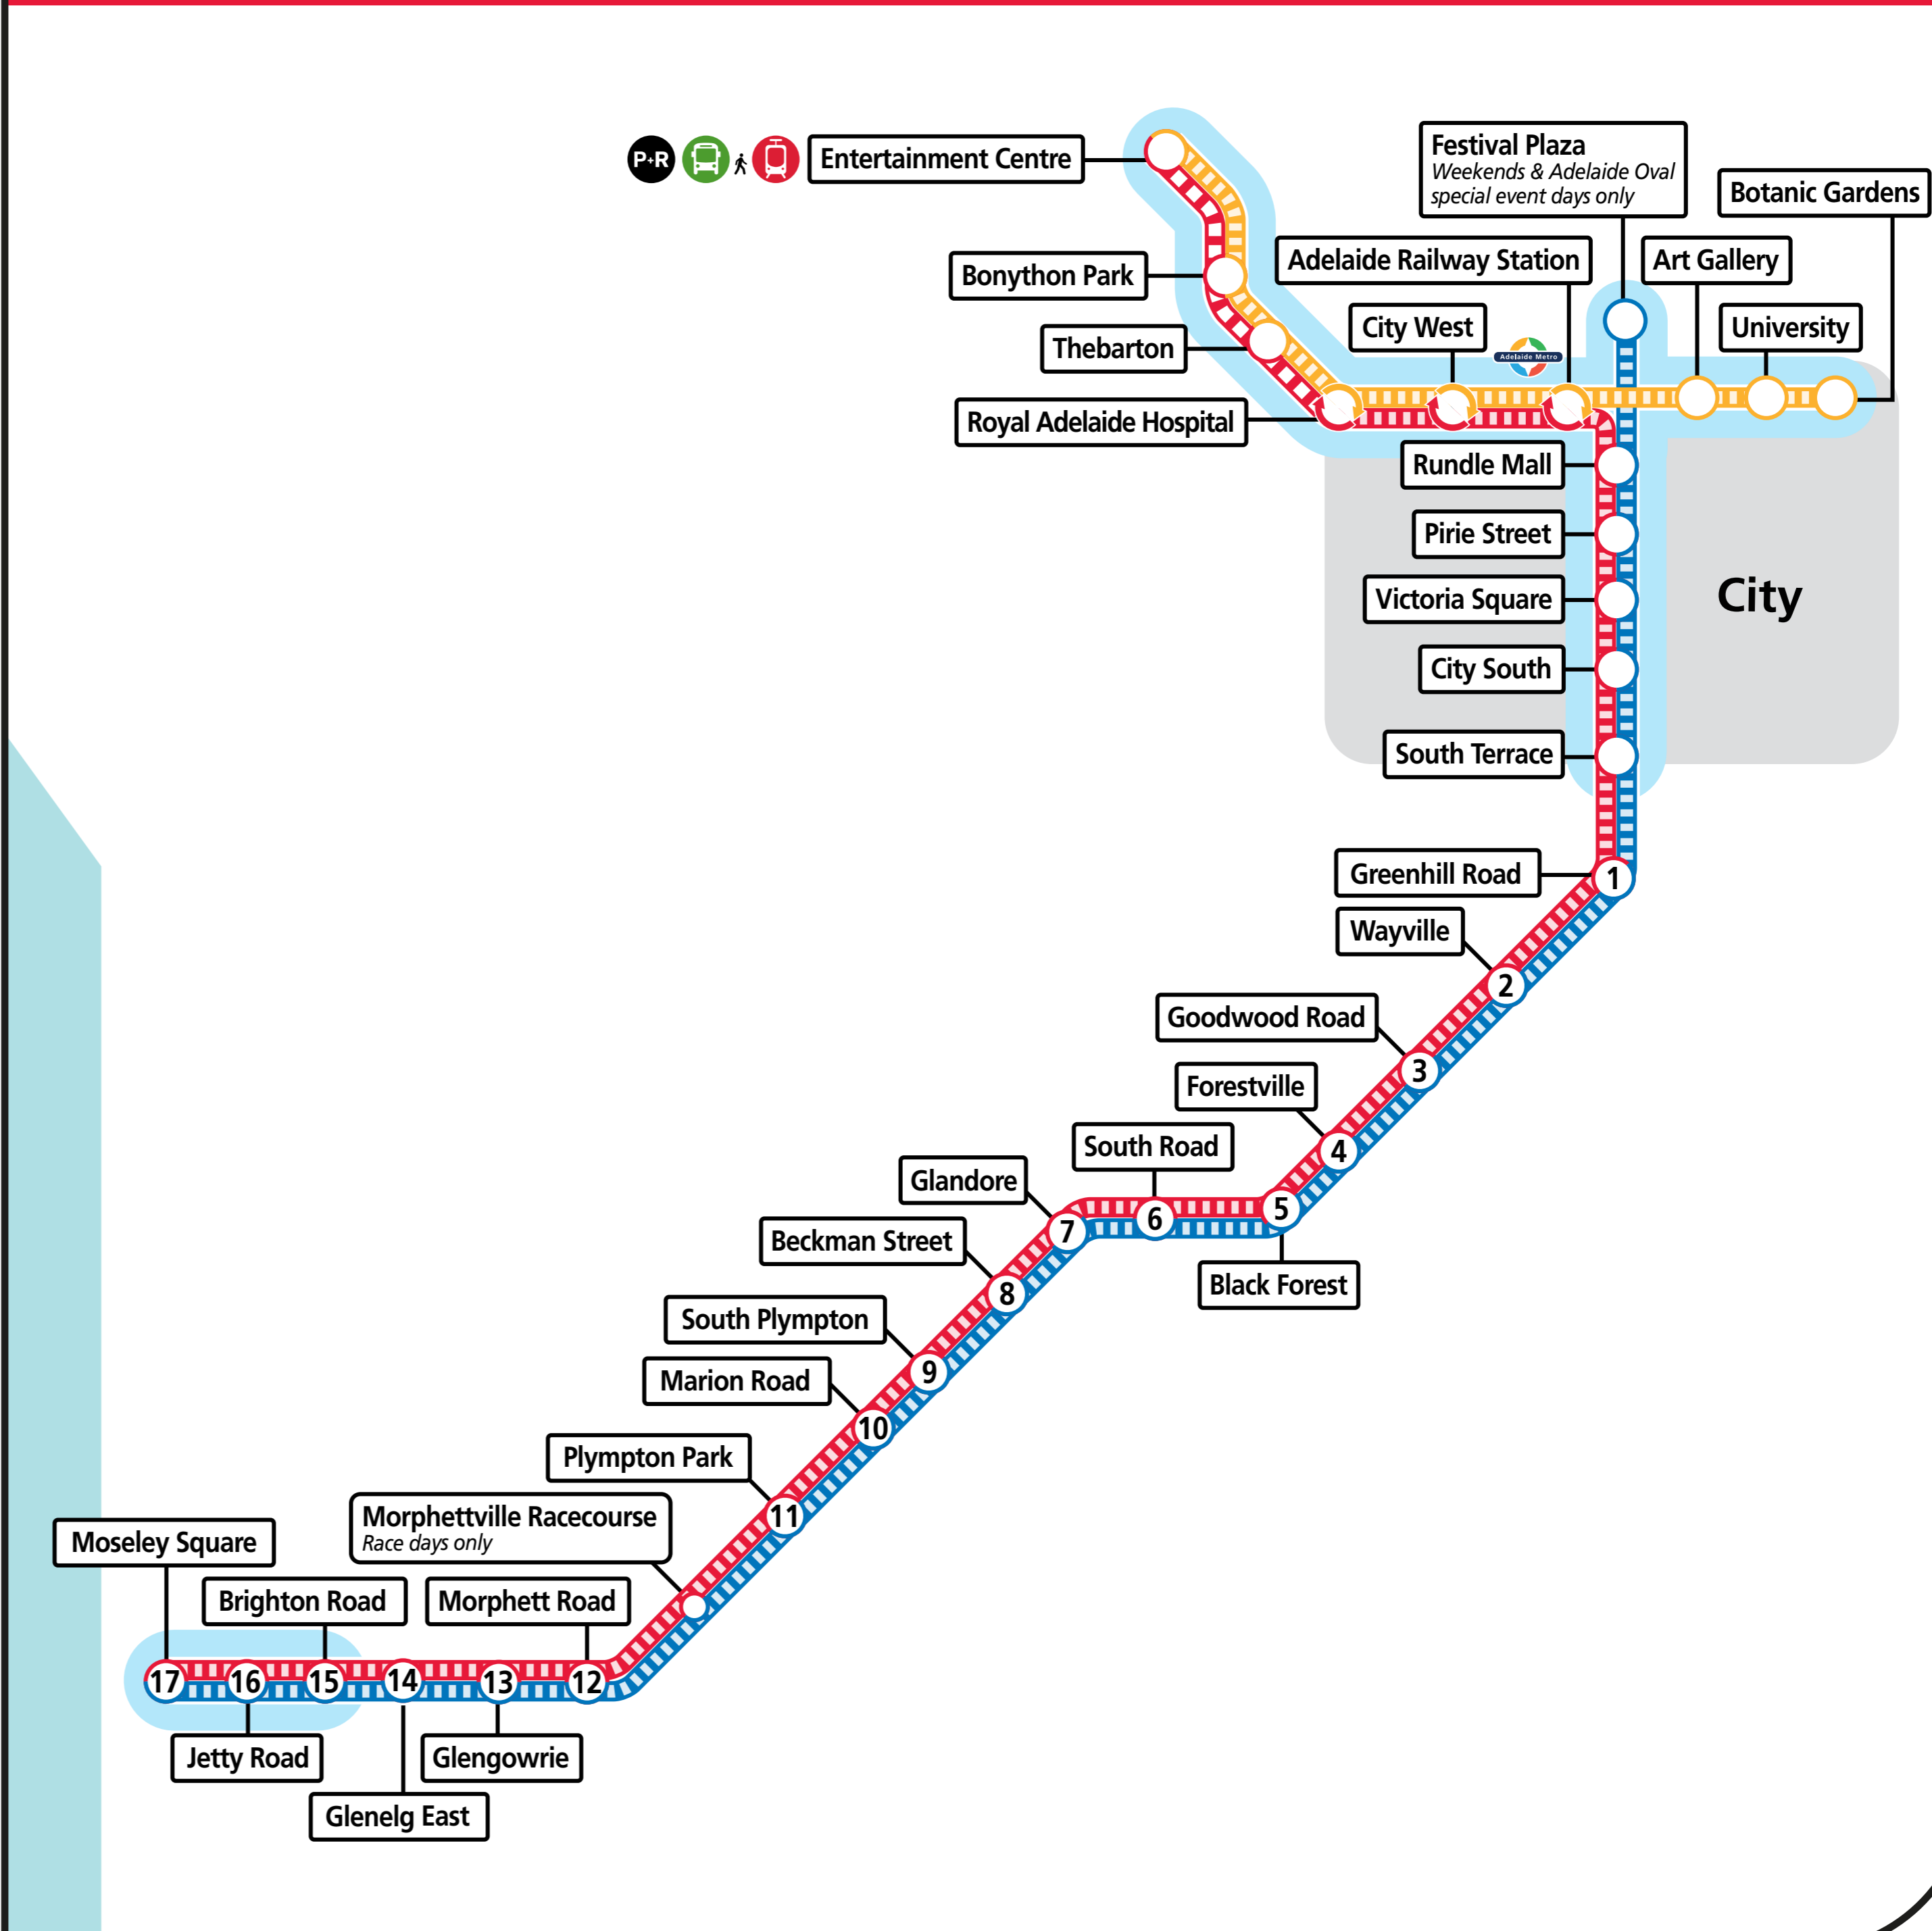

# Adelaide rail network map

29 December 2020

## Legend

- Train station
- Common train line
- Belair line
- Seaford & Flinders line
- Gawler line
- Outer Harbor & Grange line
- Tram stop
- Transfer to other tram available
- Glenelg to Royal Adelaide Hospital line
- Glenelg to Festival Plaza line
- Botanic Gardens to Entertainment Centre line
- Limited tram services
- FREE tram travel zone
- Train/bus transfer available
- Tram/bus transfer available
- Park 'n' Ride
- Adelaide Metro InfoCentre:  
• Adelaide Railway Station, North Terrace

Diagrammatic map - not to scale

## Adelaide trams

Glenelg to Festival Plaza\* & Entertainment Centre.  
Botanic Gardens to Entertainment Centre.  
\* Weekends and Adelaide Oval special event days only

1300 311 108

adelaidemetro.com.au