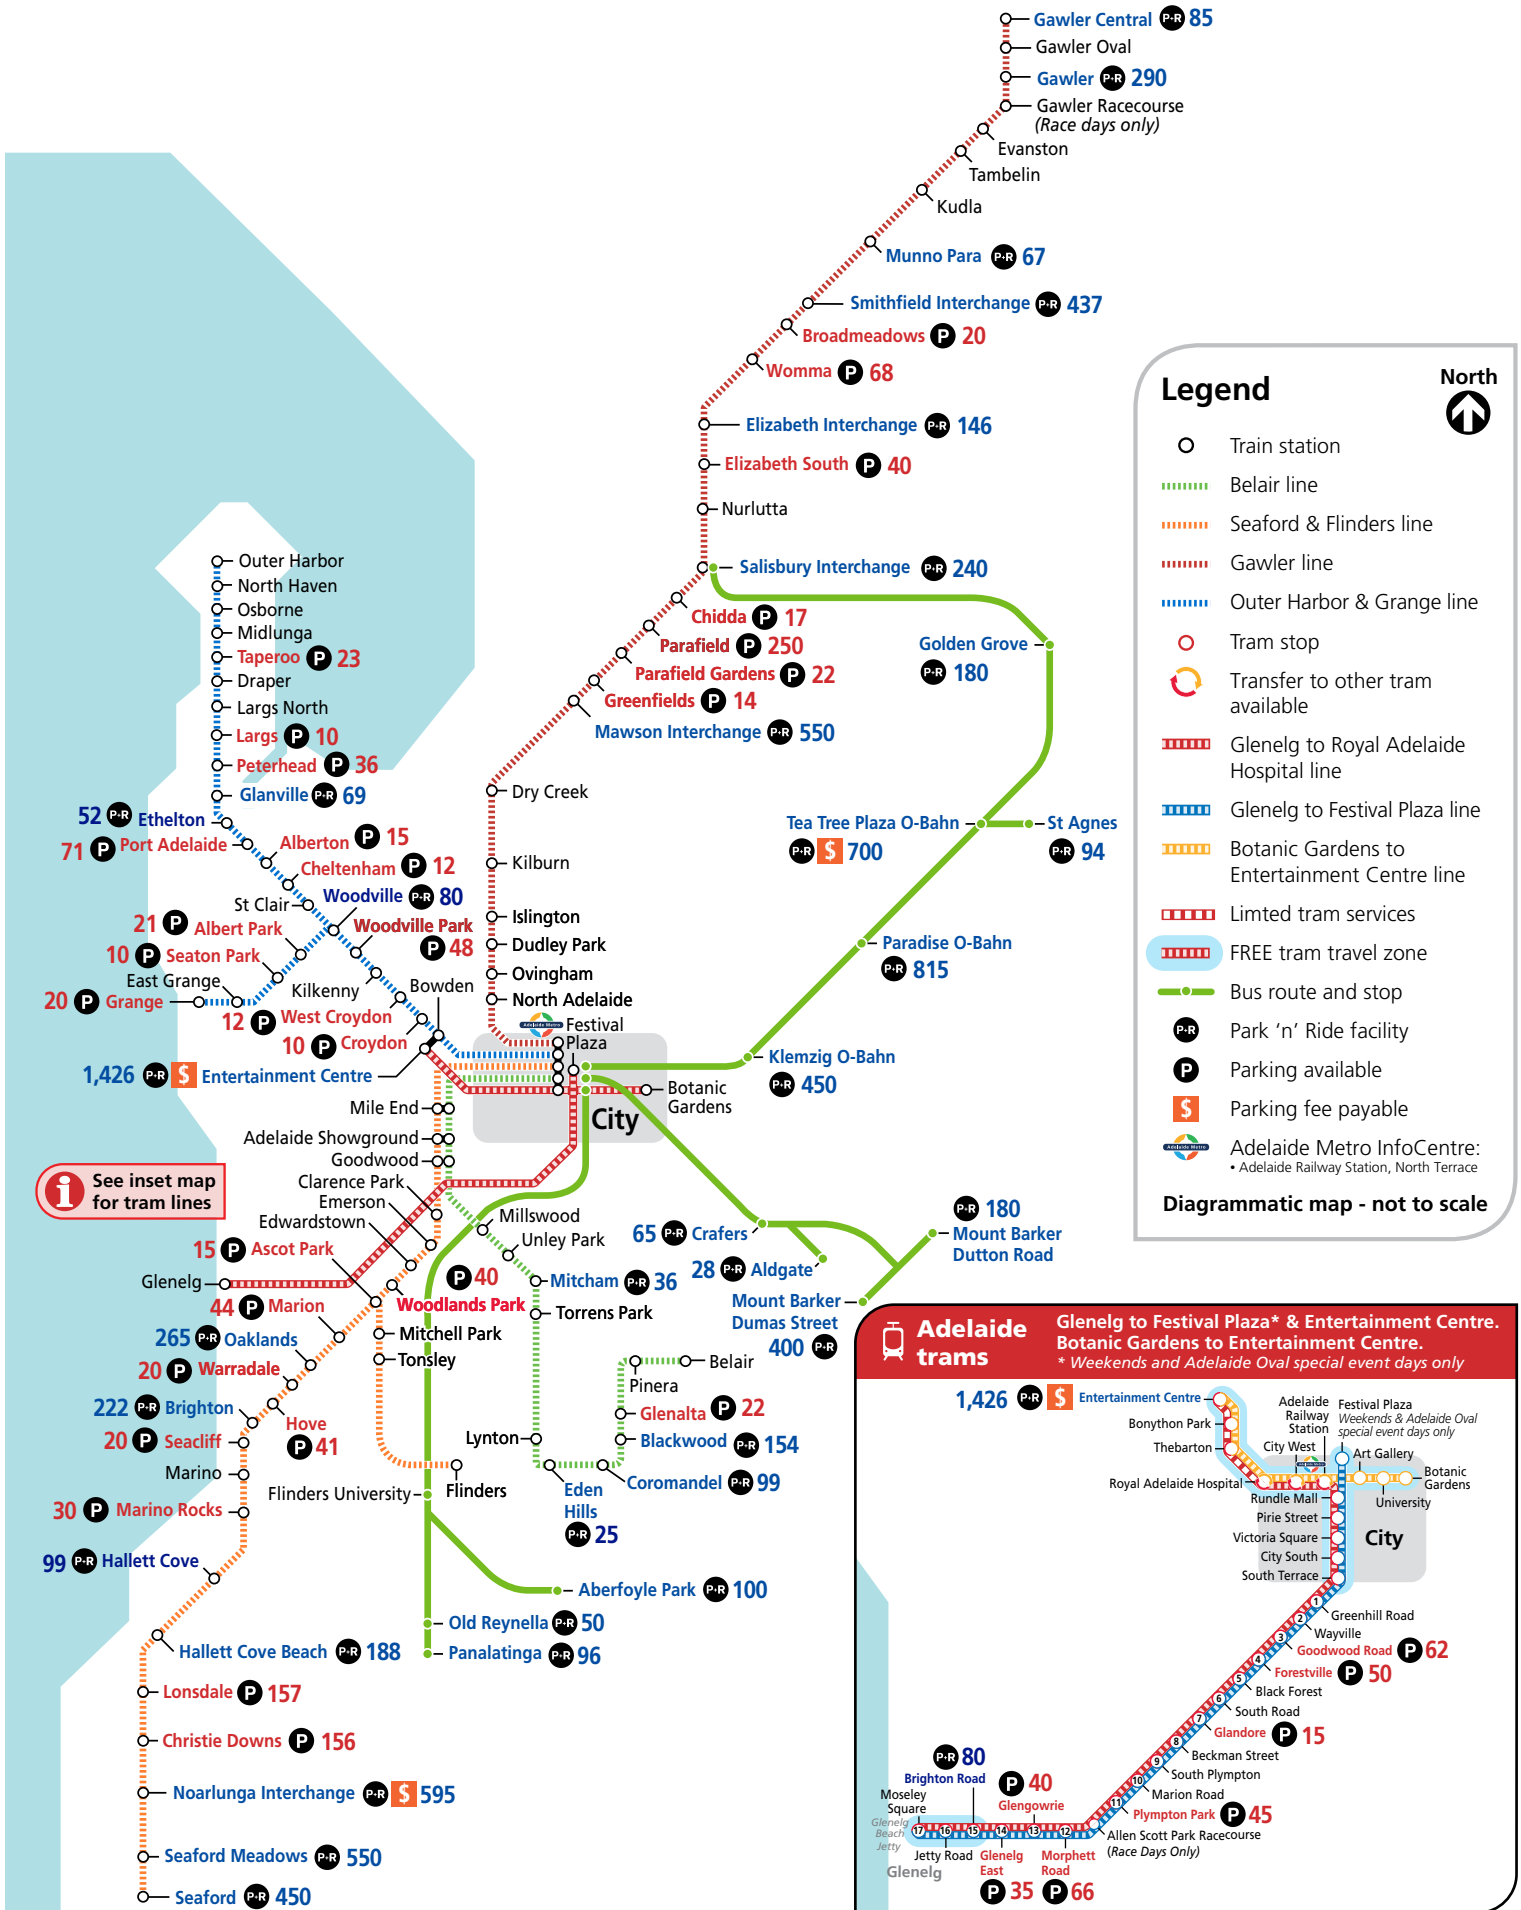

# Adelaide Park 'n' Ride & general parking locations

18 January 2021

See inset map for tram lines