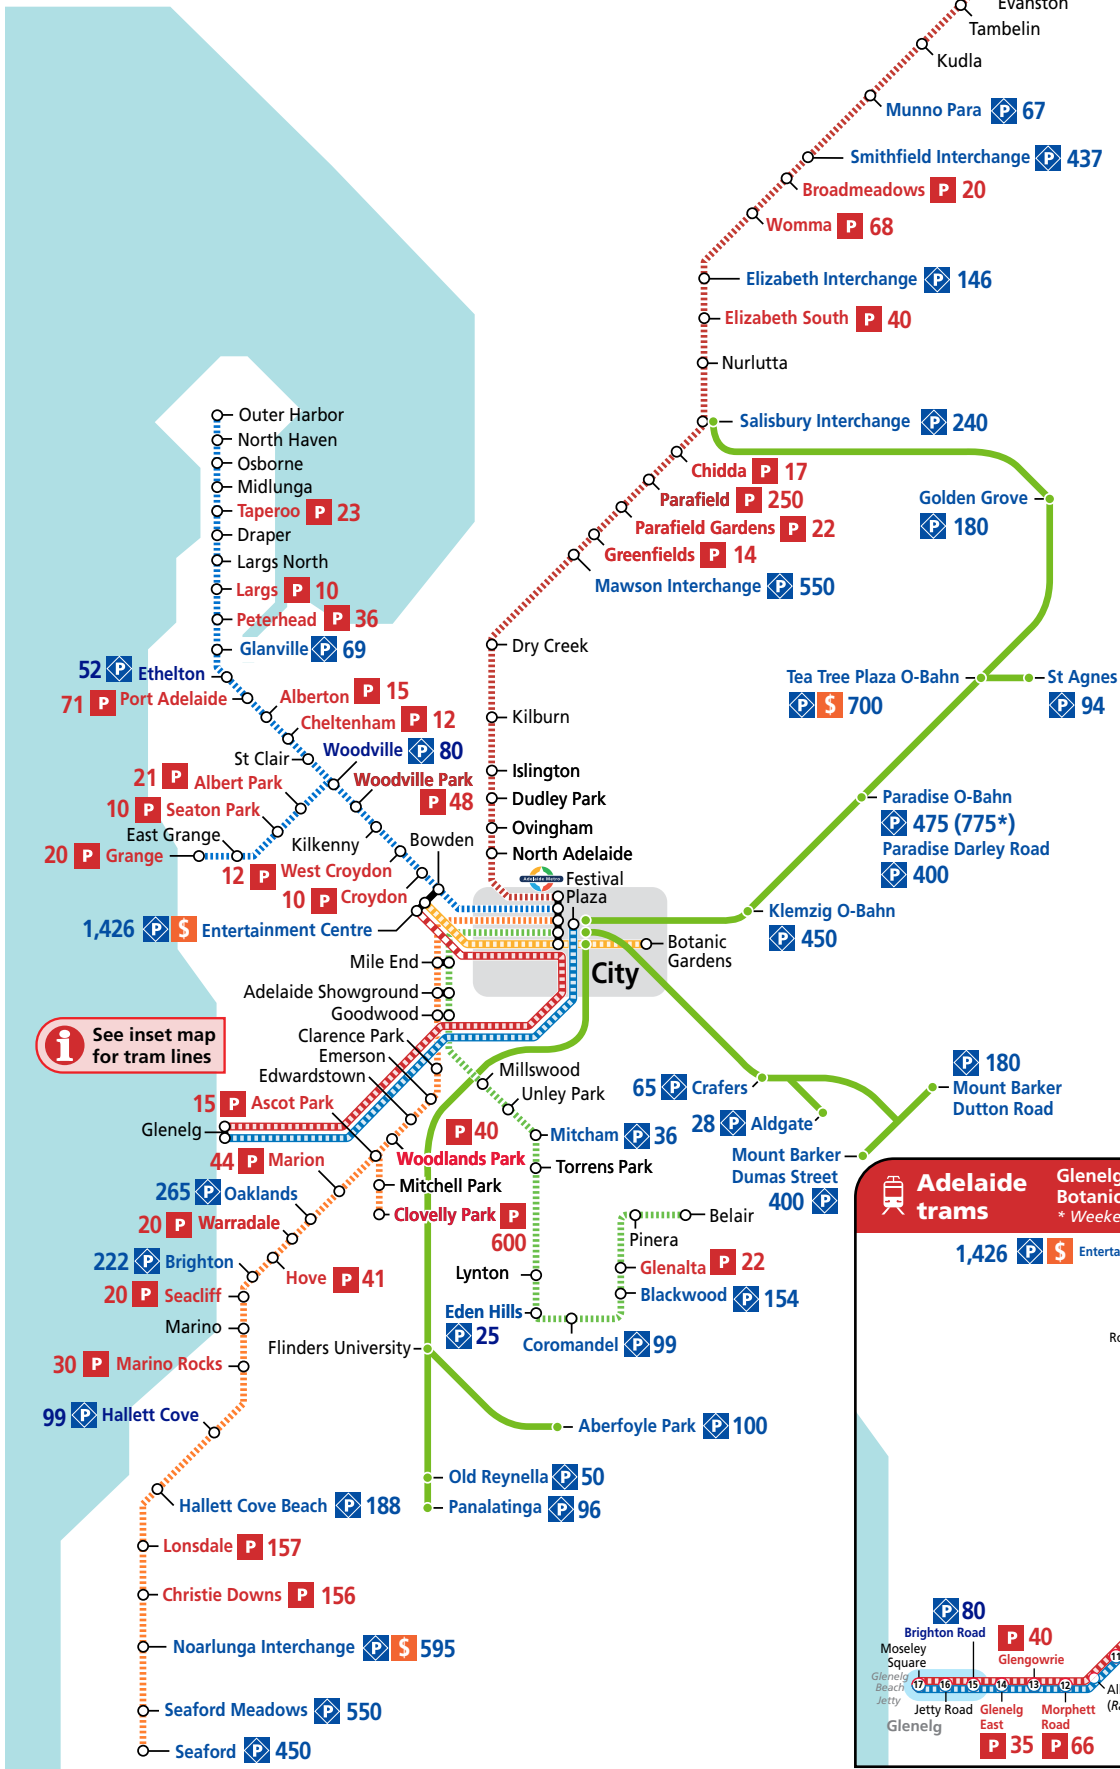

Adelaide Park 'n' Ride & general parking locations

6 August 2019

Legend

- Train station
- Belair line
- Seaford & Tonsley line
- Gawler line
- Outer Harbor & Grange line
- Tram stop
- Transfer to other tram available
- Glenelg to Royal Adelaide Hospital line
- Glenelg to Festival Plaza line
- Botanic Gardens to Entertainment Centre line
- Limited tram services
- FREE tram travel zone
- Bus route and stop
- Park 'n' Ride facility
- Parking available
- Parking fee payable
- Parking after re-development
- Adelaide Metro InfoCentre:
• Adelaide Railway Station, North Terrace

Diagrammatic map - not to scale

i See inset map for tram lines

Adelaide trams

Glenelg to Festival Plaza* & Entertainment Centre. Botanic Gardens to Entertainment Centre.
* Weekends and Adelaide Oval special event days only