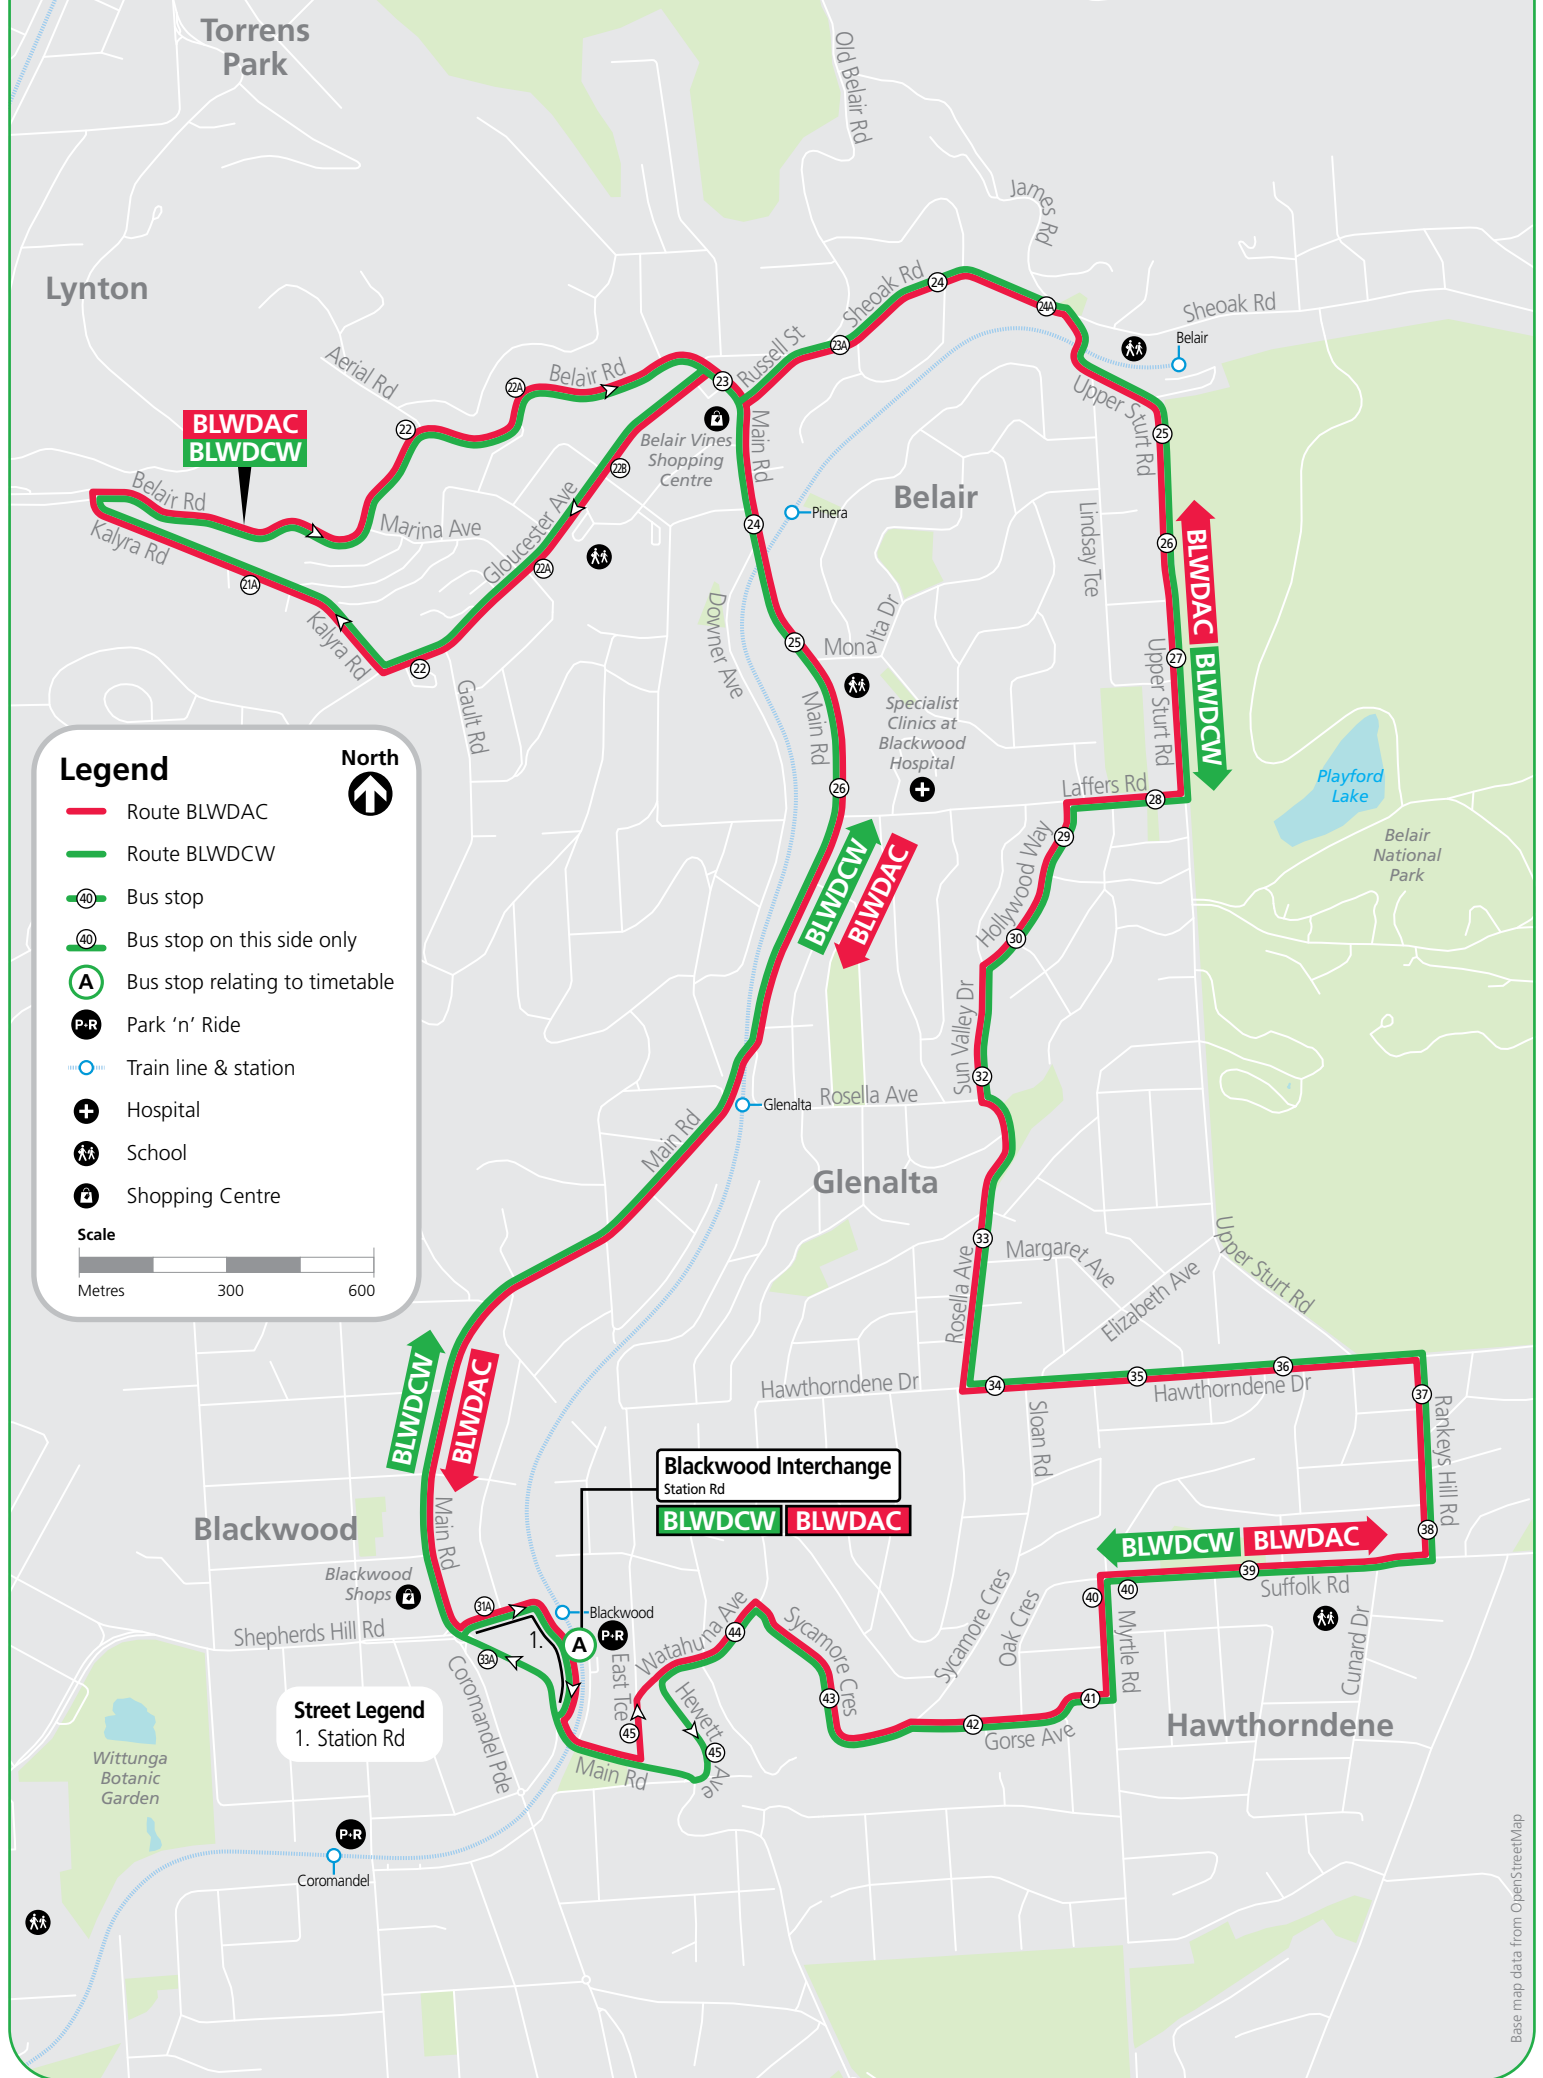

BLWDCW

Blackwood - Belair clockwise shuttle service via Glenalta and Hawthorndene

Monday to Friday			
AM	BLWDCW	7:47	S8:20
	BLWDCW	8:23	8:56
	BLWDCW	9:30	10:03
	BLWDCW	10:25	10:58
	BLWDCW	11:27	12:00
PM	BLWDCW	12:25	12:58
	BLWDCW	12:54	1:27
	BLWDCW	1:27	2:00
	BLWDCW	1:54	2:27
	BLWDCW	2:57	3:30
	BLWDCW	3:32	4:05
	BLWDCW	6:36	7:09
	BLWDCW	6:57	7:30
	BLWDCW	8:00	8:33
	BLWDCW	10:41	11:14

Legend

S – Bus continues to Blackwood High School, school days only.

BLWDAC

Blackwood - Belair anti-clockwise shuttle service via Hawthorndene and Glenalta

Monday to Friday			
AM	BLWDAC	7:47	8:20
	BLWDAC	8:23	8:56
	BLWDAC	9:30	10:03
	BLWDAC	10:25	10:58
	BLWDAC	11:27	12:00
PM	BLWDAC	12:25	12:58
	BLWDAC	12:54	1:27
	BLWDAC	1:27	2:00
	BLWDAC	1:54	2:27
	BLWDAC	2:57	3:30
	BLWDAC	S3:32	4:05
	BLWDAC	6:36	7:09
	BLWDAC	6:57	7:30
	BLWDAC	8:00	8:33
	BLWDAC	10:41	11:14

Legend

S – Bus departs from Blackwood High School at 3:22pm, school days only.

BLWDAC, BLWDCW

Blackwood - Belair shuttle service via Glenalta and Hawthorndene

Legend

- Route BLWDAC
- Route BLWDCW
- 40 Bus stop
- 40 Bus stop on this side only
- A Bus stop relating to timetable
- P-R Park 'n' Ride
- Train line & station
- + Hospital
- ✎ School
- 🛒 Shopping Centre

North

Scale

Street Legend

1. Station Rd

Blackwood Interchange
Station Rd
BLWDCW BLWDAC