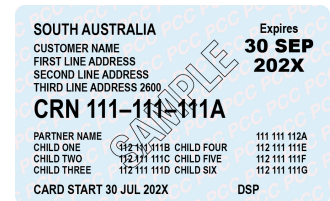

Approved Concession and Student Passes

DVA have two styles of Gold Card

DHS also provide a temporary card

The University of Adelaide have two styles of student card

All cards must be current at time of travel.