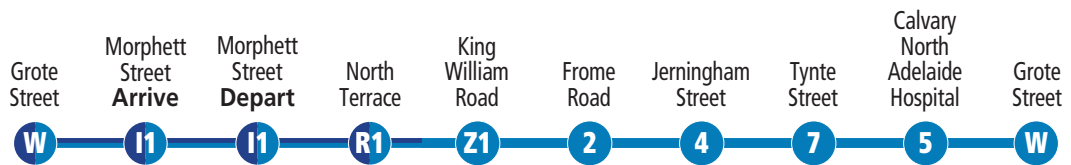

CITY **NORTH ADELAIDE**

Saturday only

AM	98A	8.15	8.19	8.23	8.35	8.41	8.45	8.49	8.54	8.59	9.15
	98A	8.45	8.49	8.53	9.05	9.11	9.15	9.19	9.24	9.29	9.45
	98A	9.15	9.19	9.23	9.35	9.41	9.45	9.49	9.54	9.59	10.15

Saturday, Sunday & public holidays

AM	98A	9.45	9.49	9.53	10.05	10.11	10.15	10.19	10.24	10.29	10.45
	98A	10.15	10.19	10.23	10.35	10.41	10.45	10.49	10.54	10.59	11.15
	98A	10.45	10.49	10.53	11.05	11.11	11.15	11.19	11.24	11.29	11.45
PM	98A	11.15	11.19	11.23	11.35	11.41	11.45	11.49	11.54	11.59	12.15
	98A	11.45	11.49	11.53	12.05	12.11	12.15	12.19	12.24	12.29	12.45
	98A	12.15	12.19	12.23	12.35	12.41	12.45	12.49	12.54	12.59	1.15
	98A	12.45	12.49	12.53	1.05	1.11	1.15	1.19	1.24	1.29	1.45
	98A	1.15	1.19	1.23	1.35	1.41	1.45	1.49	1.54	1.59	2.15
	98A	1.45	1.49	1.53	2.05	2.11	2.15	2.19	2.24	2.29	2.45
	98A	2.15	2.19	2.23	2.35	2.41	2.45	2.49	2.54	2.59	3.15
	98A	2.45	2.49	2.53	3.05	3.11	3.15	3.19	3.24	3.29	3.45
	98A	3.15	3.19	3.23	3.35	3.41	3.45	3.49	3.54	3.59	4.15
	98A	3.45	3.49	3.53	4.05	4.11	4.15	4.19	4.24	4.29	4.45
	98A	4.15	4.19	4.23	4.35	4.41	4.45	4.49	4.54	4.59	5.15
	98A	4.45	4.49	4.53	5.05	5.11	5.15	5.19	5.24	5.29	5.45
	98A	5.15	5.19	5.23	5.35	5.41	5.45	5.49	5.54	5.59	6.15
	98A	5.45	5.49	5.53	6.05	6.11	6.15	6.19	6.24	6.29	6.45
	98A	6.15	6.19	6.23	6.35	6.41	6.45	6.49	6.54	6.59	7.15
98A	6.45	6.49	6.53	7.05	7.11	7.15	7.19	7.24	7.29	7.45	
98A	7.15	7.19	7.23	7.35	7.41	7.45	7.49	7.54	7.59	8.15	

98A and 98c services do not operate on Christmas Day or Good Friday

All services are wheelchair accessible