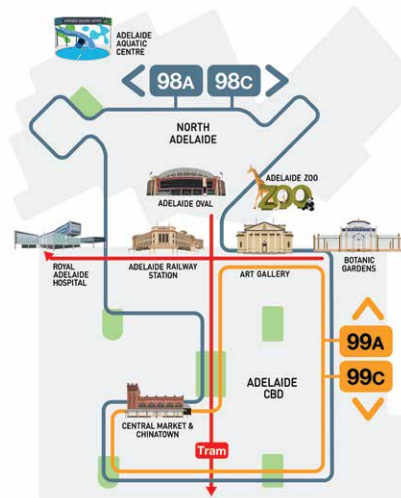

FREE CITY SERVICES

The free City Connector bus service runs on two loops – an inner city loop and an extended loop around North Adelaide providing a link to popular attractions, shopping, dining and destinations.

The large loop (98A and 98C) connects North Adelaide and the city seven days a week, while the small loop (99A and 99C) connects the inner city areas on weekdays. Together the two loops provide a service every 15 minutes on weekdays.

The Free city tram takes you between the South Terrace tram stop, the Entertainment Centre, Botanic Gardens and Festival Plaza.

The Free city tram will also take you to the Royal Adelaide Hospital and medical precinct at the west end of North Terrace.

Detailed route information is available on the **Adelaide Metro website**