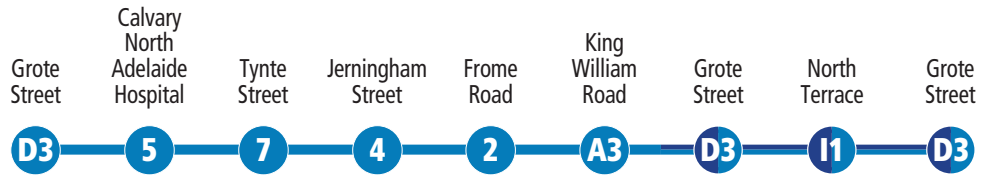

98c

99c

Clockwise service

NORTH ADELAIDE CITY

Monday to Friday

		Grote Street	Calvary North Adelaide Hospital	Tynte Street	Jerningham Street	Frome Road	King William Road	Grote Street	North Terrace	Grote Street	
AM	98c	7.00	7.14	7.20	7.25	7.28	7.34	-	7.40	7.56	
	99c	-	-	-	-	-	-	8.15	8.25	8.41	
	98c	8.00	8.14	8.20	8.25	8.28	8.34	-	8.40	8.56	
	99c	-	-	-	-	-	-	8.45	8.55	9.11	
	98c	8.30	8.44	8.50	8.55	8.58	9.04	-	9.10	9.26	
	99c	-	-	-	-	-	-	9.15	9.25	9.41	
	98c	9.00	9.14	9.20	9.25	9.28	9.34	-	9.40	9.56	
	99c	-	-	-	-	-	-	9.45	9.55	10.11	
	98c	9.30	9.44	9.50	9.55	9.58	10.04	-	10.10	10.26	
	99c	-	-	-	-	-	-	10.15	10.25	10.41	
	98c	10.00	10.14	10.20	10.25	10.28	10.34	-	10.40	10.56	
	99c	-	-	-	-	-	-	10.45	10.55	11.11	
	98c	10.30	10.44	10.50	10.55	10.58	11.04	-	11.10	11.26	
	99c	-	-	-	-	-	-	11.15	11.25	11.41	
	98c	11.00	11.14	11.20	11.25	11.28	11.34	-	11.40	11.56	
	99c	-	-	-	-	-	-	11.45	11.55	12.11	
	PM	98c	11.30	11.44	11.50	11.55	11.58	12.04	-	12.10	12.26
		99c	-	-	-	-	-	-	12.15	12.25	12.41
98c		12.00	12.14	12.20	12.25	12.28	12.34	-	12.40	12.56	
99c		-	-	-	-	-	-	12.45	12.55	1.11	
98c		12.30	12.44	12.50	12.55	12.58	1.04	-	1.10	1.26	
99c		-	-	-	-	-	-	1.15	1.25	1.41	
98c		1.00	1.14	1.20	1.25	1.28	1.34	-	1.40	1.56	
99c		-	-	-	-	-	-	1.45	1.55	2.11	
98c		1.30	1.44	1.50	1.55	1.58	2.04	-	2.10	2.26	
99c		-	-	-	-	-	-	2.15	2.25	2.41	
98c		2.00	2.14	2.20	2.25	2.28	2.34	-	2.40	2.56	
99c		-	-	-	-	-	-	2.45	2.55	3.11	
98c		2.30	2.44	2.50	2.55	2.58	3.04	-	3.10	3.26	
99c		-	-	-	-	-	-	3.15	3.25	3.41	
98c		3.00	3.14	3.20	3.25	3.28	3.34	-	3.40	3.56	
99c		-	-	-	-	-	-	3.45	3.55	4.11	
98c		3.30	3.44	3.50	3.55	3.58	4.04	-	4.10	4.26	
99c		-	-	-	-	-	-	4.15	4.25	4.41	
98c		4.00	4.14	4.20	4.25	4.28	4.34	-	4.40	4.56	
99c		-	-	-	-	-	-	4.45	4.55	5.11	
98c		4.30	4.44	4.50	4.55	4.58	5.04	-	5.10	5.26	
99c		-	-	-	-	-	-	5.15	5.25	5.41	
98c		5.00	5.14	5.20	5.25	5.28	5.34	-	5.40	5.56	
99c		-	-	-	-	-	-	5.45	5.55	6.11	
98c	5.30	5.44	5.50	5.55	5.58	6.04	-	6.10	6.26		
99c	-	-	-	-	-	-	6.15	6.25	6.41		
98c	6.00	6.14	6.20	6.25	6.28	6.34	-	6.40	6.56		
99c	-	-	-	-	-	-	6.45	6.55	7.11		
98c	6.30	6.44	6.50	6.55	6.58	7.04	-	7.10	7.26		
99c	-	-	-	-	-	-	7.15	7.25	7.41		
98c	7.00	7.14	7.20	7.25	7.28	7.34	-	7.40	7.56		

Friday only

PM	98c	7.30	7.44	7.50	7.55	7.58	8.04	-	8.10	8.26
	98c	8.00	8.14	8.20	8.25	8.28	8.34	-	8.40	8.56
	98c	8.30	8.44	8.50	8.55	8.58	9.04	-	9.10	9.26
	98c	9.00	9.14	9.20	9.25	9.28	9.34	-	9.40	9.56

All services are wheelchair accessible