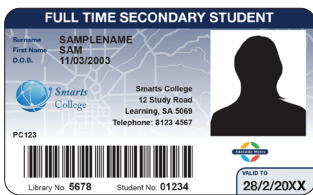

## Regional bus services

Updated 1 January 2025

The University of Adelaide has two styles of student card

DHS also provide a temporary card

All cards must be current at time of travel

Adelaide Metro

facebook.com/AdlMetro