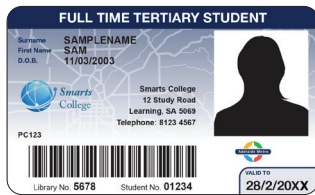

# Approved Concession and Student Passes

## Regional bus services

Updated 1 January 2025

The University of Adelaide has two styles of student card

DHS also provide a temporary card

All cards must be current at time of travel

Adelaide Metro

facebook.com/AdlMetro