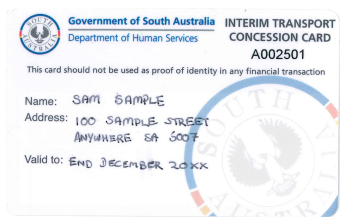

Approved Concession and Student Passes, provincial cities and country passenger bus services

DHS also provide an interim card as above.

The University of Adelaide has two styles of student card

All cards must be current at time of travel.