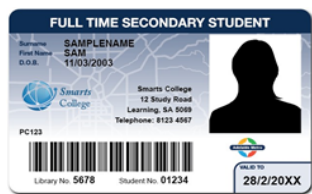

Approved Concession and Student Passes, provincial cities and country passenger bus services

DHS also provide an interim card as above.

The University of Adelaide has two styles of student card

All cards must be current at time of travel.