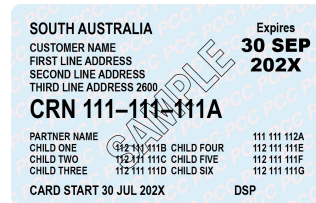

Approved Concession and Student Passes, provincial cities and country passenger bus services

DHS also provide an interim card as above.

The University of Adelaide has two styles of student card

All cards must be current at time of travel.