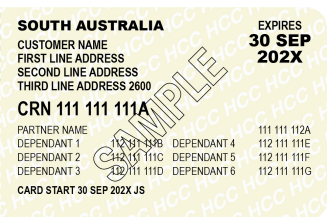

Approved Concession and Student Passes, provincial cities and country passenger bus services

DHS also provide an interim card as above.

The University of Adelaide has two styles of student card

All cards must be current at time of travel.