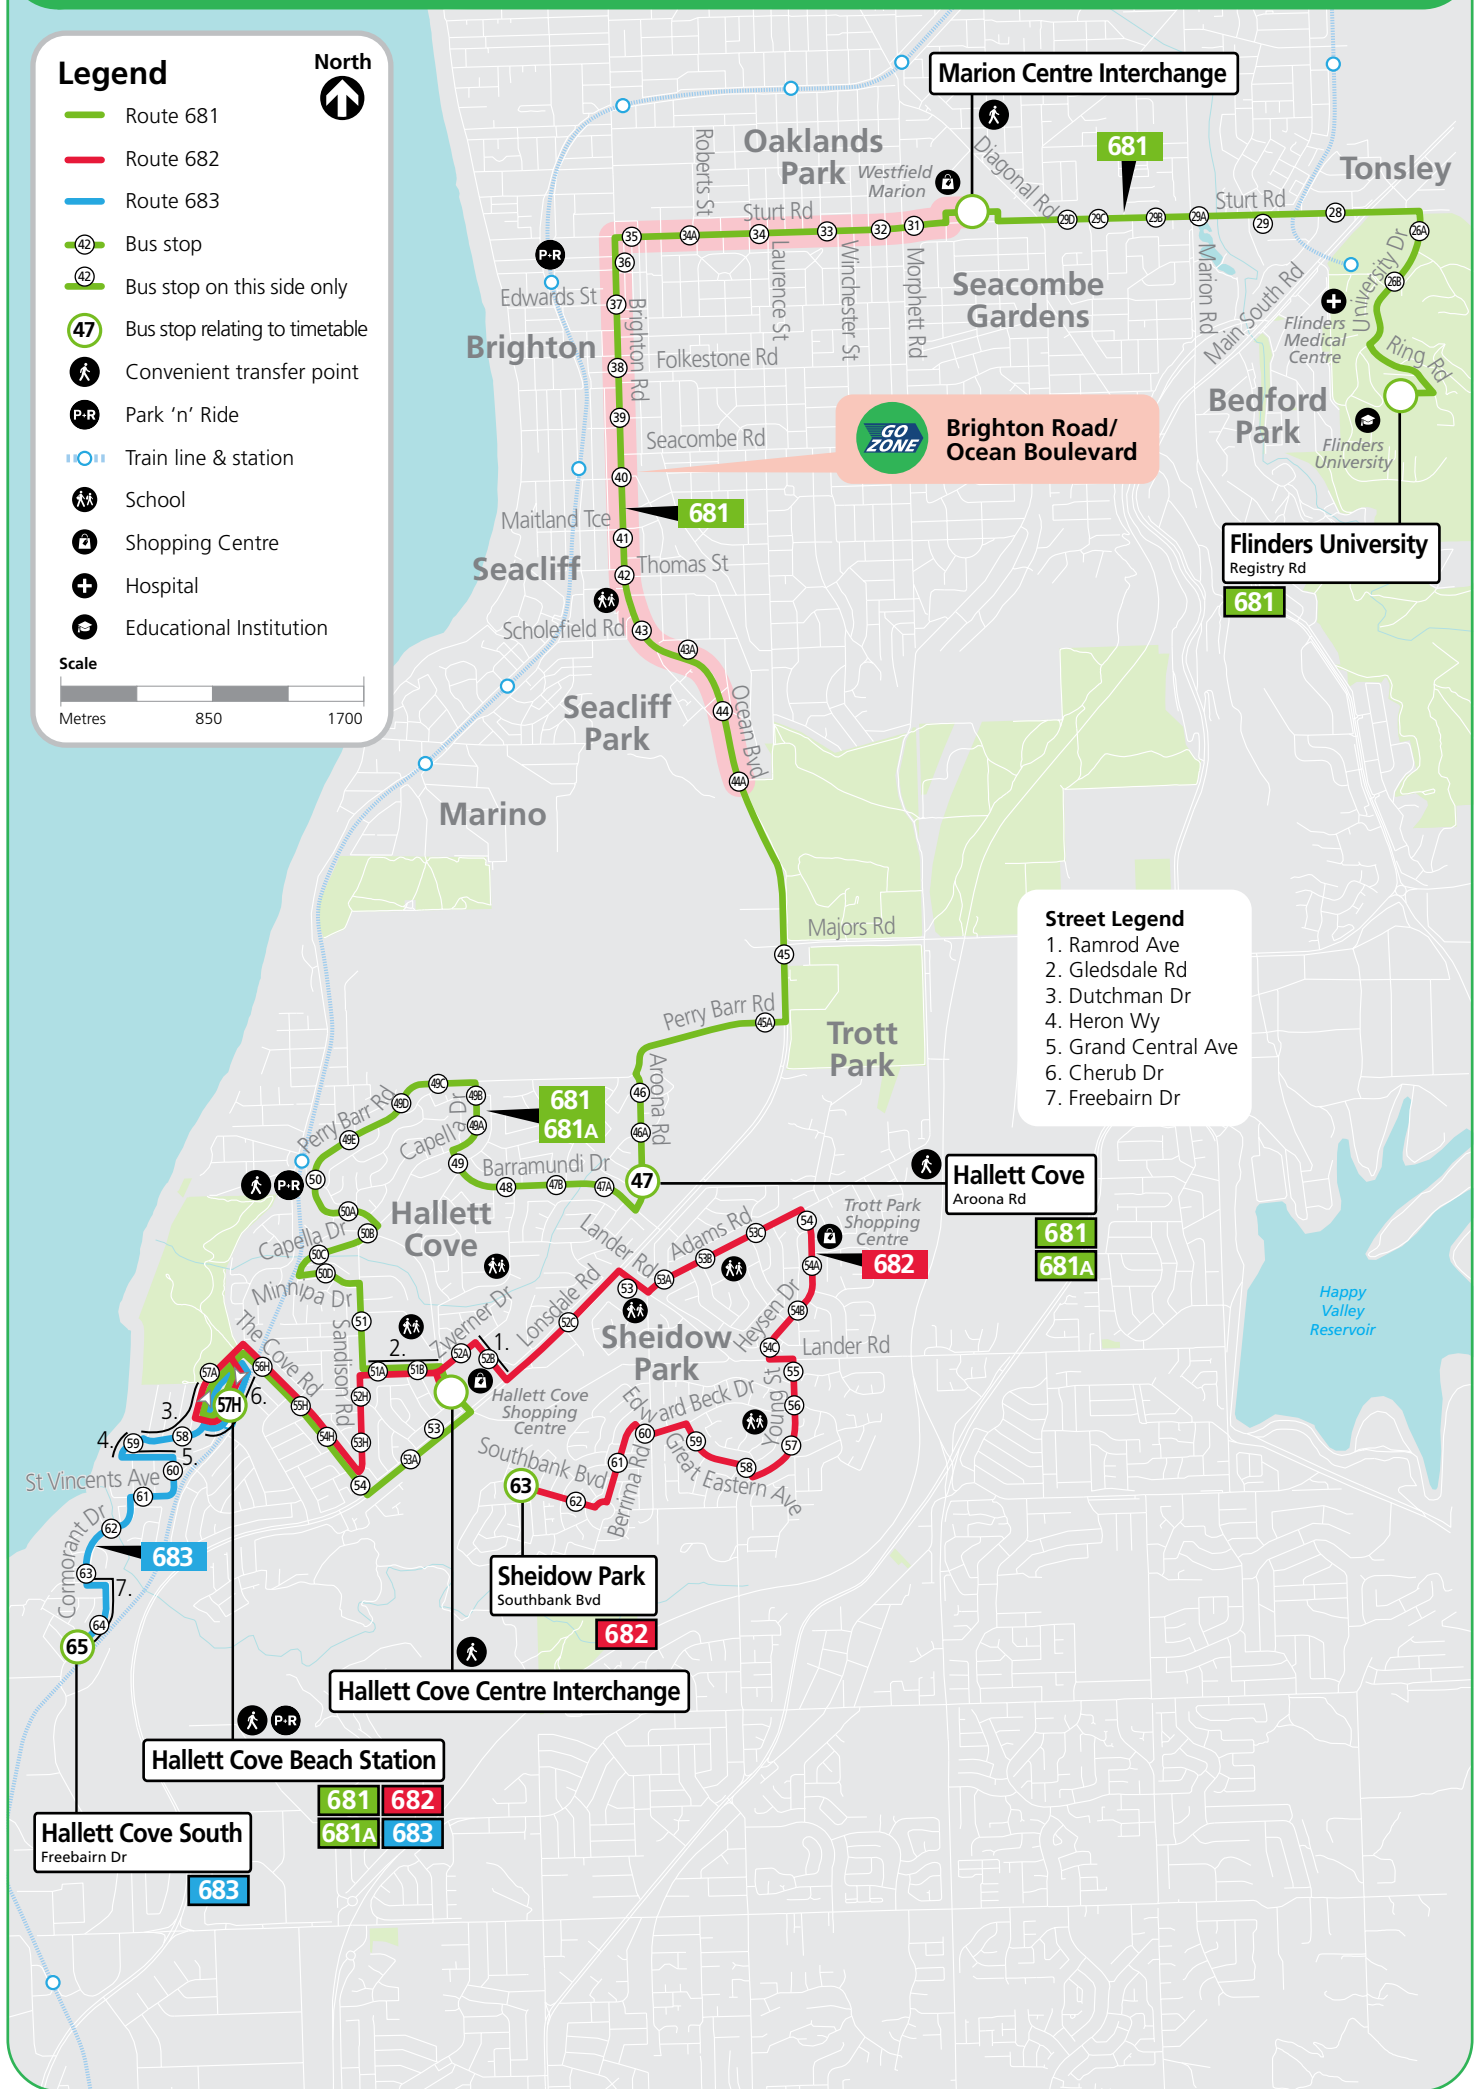

681, 682, 683 Flinders University & Sheidow Park to Hallett Cove

Legend

- Route 681
- Route 682
- Route 683
- Bus stop
- Bus stop on this side only
- Bus stop relating to timetable
- Convenient transfer point
- Park 'n' Ride
- Train line & station
- School
- Shopping Centre
- Hospital
- Educational Institution

North

Street Legend

1. Ramrod Ave
2. Gledsdale Rd
3. Dutchman Dr
4. Heron Wy
5. Grand Central Ave
6. Cherub Dr
7. Freebairn Dr