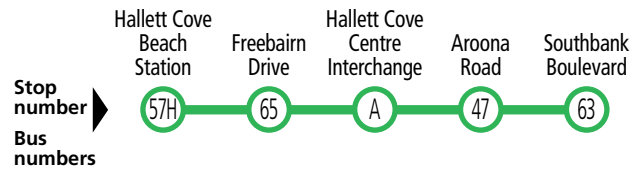

681A, 682, 683 Hallett Cove & Sheidow Park services

Saturday

AM	Bus	Hallett Cove Beach Station	Freebairn Drive	Hallett Cove Centre Interchange	Aroona Road	Southbank Boulevard
	682	8:17	-	8:23	-	8:39
	681A	8:47	-	8:53	9:05	-
	682	9:17	-	9:23	-	9:39
	681A	9:47	-	9:53	10:05	-
	683	10:17	10:25	-	-	-
	682	10:17	-	10:23	-	10:39
	681A	10:47	-	10:53	11:05	-
	682	11:17	-	11:23	-	11:39
	681A	11:47	-	11:53	12:05	-
PM	682	12:17	-	12:23	-	12:39
	683	12:17	12:25	-	-	-
	681A	12:47	-	12:53	1:05	-
	682	1:17	-	1:23	-	1:39
	681A	1:47	-	1:53	2:05	-
	683	2:17	2:25	-	-	-
	682	2:17	-	2:23	-	2:39
	681A	2:47	-	2:53	3:05	-
	682	3:17	-	3:23	-	3:39
	681A	3:47	-	3:53	4:05	-
	682	4:17	-	4:23	-	4:39
	683	4:17	4:25	-	-	-
	681A	4:47	-	4:53	5:05	-
	682	5:17	-	5:23	-	5:39
	681A	5:47	-	5:53	6:05	-
	682	6:17	-	6:23	-	6:39
	683	6:17	6:25	-	-	-
	681A	6:17	-	6:23	6:35	-
	682	6:47	-	6:53	-	7:09
	681A	7:17	-	7:23	7:35	-
	682	7:47	-	7:53	-	8:09
	683	8:17	8:25	-	-	-
	681A	8:17	-	8:23	8:35	-
	682	8:47	-	8:53	-	9:09
	681A	9:17	-	9:23	9:35	-
	682	9:47	-	9:53	-	10:09
	681A	10:17	-	10:23	10:35	-
	682	10:47	-	10:53	-	11:09
	681A	11:17	-	11:23	11:35	-

Sunday & public holidays

AM	Bus	Hallett Cove Beach Station	Freebairn Drive	Hallett Cove Centre Interchange	Aroona Road	Southbank Boulevard
	681A	8:47	-	8:53	9:05	-
	682	9:17	-	9:23	-	9:39
	681A	9:47	-	9:53	10:05	-
	683	10:17	10:25	-	-	-
	682	10:17	-	10:23	-	10:39
	681A	10:47	-	10:53	11:05	-
	682	11:17	-	11:23	-	11:39
	681A	11:47	-	11:53	12:05	-
PM	682	12:17	-	12:23	-	12:39
	683	12:17	12:25	-	-	-
	681A	12:47	-	12:53	1:05	-
	682	1:17	-	1:23	-	1:39
	681A	1:47	-	1:53	2:05	-
	683	2:17	2:25	-	-	-
	682	2:17	-	2:23	-	2:39
	681A	2:47	-	2:53	3:05	-
	682	3:17	-	3:23	-	3:39
	681A	3:47	-	3:53	4:05	-
	682	4:17	-	4:23	-	4:39
	683	4:17	4:25	-	-	-
	681A	4:47	-	4:53	5:05	-
	682	5:17	-	5:23	-	5:39
	681A	5:47	-	5:53	6:05	-
	682	6:17	-	6:23	-	6:39
	683	6:17	6:25	-	-	-
	681A	6:17	-	6:23	6:35	-
	682	6:47	-	6:53	-	7:09
	681A	7:17	-	7:23	7:35	-
	682	7:47	-	7:53	-	8:09
	683	8:17	8:25	-	-	-
	681A	8:17	-	8:23	8:35	-
	682	8:47	-	8:53	-	9:09
	681A	9:17	-	9:23	9:35	-
	682	9:47	-	9:53	-	10:09
	681A	10:17	-	10:23	10:35	-
	682	10:47	-	10:53	-	11:09
	681A	11:17	-	11:23	11:35	-