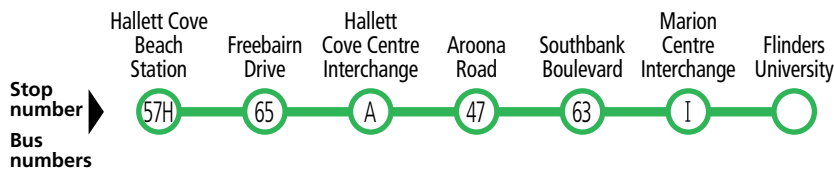

681, 682, 683 Hallett Cove to Sheidow Park & Flinders University

Monday to Friday								
AM	681	6:11	-	6:16	6:27	-	6:43	6:55
	682	6:16	-	6:22	-	6:38	-	-
	681	6:41	-	6:46	6:57	-	7:13	7:25
	682	6:46	-	6:52	-	7:08	-	-
	681	7:11	-	7:16	7:27	-	7:43	7:55
	682	7:16	-	7:22	-	7:38	-	-
	681	7:31	-	7:36	7:47	-	8:03	8:15
	682	7:44	-	7:50	-	8:06	-	-
	681	7:51	-	7:56	8:07	-	8:23	8:35
	682	7:59	-	8:05	-	8:21	-	-
	681	8:12	-	8:17	8:28	-	8:44	8:56
	682	8:25	-	8:31	-	8:47	-	-
	681	8:42	-	8:47	8:58	-	9:14	9:26
	682	8:55	-	9:01	-	9:17	-	-
	681	9:12	-	9:17	9:28	-	9:44	9:56
	682	9:25	-	9:31	-	9:47	-	-
	683	9:27	9:35	-	-	-	-	-
	681	9:42	-	9:47	9:58	-	10:14	10:26
	682	9:55	-	10:01	-	10:17	-	-
	681	10:12	-	10:17	10:28	-	10:44	10:56
	682	10:25	-	10:31	-	10:47	-	-
	681	10:42	-	10:47	10:58	-	11:14	11:26
	682	10:55	-	11:01	-	11:17	-	-
	681	11:12	-	11:17	11:28	-	11:44	11:56
682	11:25	-	11:31	-	11:47	-	-	
683	11:27	11:35	-	-	-	-	-	
681	11:42	-	11:47	11:58	-	12:14	12:26	
682	11:55	-	12:01	-	12:17	-	-	
PM	681	12:12	-	12:17	12:28	-	12:44	12:56
	682	12:25	-	12:31	-	12:47	-	-
	681	12:42	-	12:47	12:58	-	1:14	1:26
	682	12:55	-	1:01	-	1:17	-	-
	681	1:12	-	1:17	1:28	-	1:44	1:56
	682	1:25	-	1:31	-	1:47	-	-
	683	1:27	1:35	-	-	-	-	-
	681	1:42	-	1:47	1:58	-	2:14	2:26
	682	1:55	-	2:01	-	2:17	-	-
	681	2:12	-	2:17	2:28	-	2:44	2:56
	682	2:25	-	2:31	-	2:47	-	-
	681	2:42	-	2:47	2:58	-	3:14	3:26
	682	2:55	-	3:01	-	3:17	-	-
	681	3:12	-	3:17	3:28	-	3:44	3:56
	682	3:25	-	3:31	-	3:47	-	-
	683	3:27	3:35	-	-	-	-	-
	681	3:42	-	3:47	3:58	-	4:14	4:26
	682	3:55	-	4:01	-	4:17	-	-
	681	4:12	-	4:17	4:28	-	4:44	4:56
	682	4:25	-	4:31	-	4:47	-	-
	681	4:42	-	4:47	4:58	-	5:14	5:26
	683	4:42	4:50	-	-	-	-	-
	682	4:55	-	5:01	-	5:17	-	-
	681	5:12	-	5:17	5:28	-	5:44	5:56
	683	5:12	5:20	-	-	-	-	-
	682	5:12	-	5:18	-	5:34	-	-
	681	5:27	-	5:32	5:43	-	5:59	6:11
	683	5:29	5:37	-	-	-	-	-
	682	5:30	-	5:36	-	5:52	-	-
	681A	5:42	-	5:47	5:58	-	-	-
	682	5:50	-	5:56	-	6:12	-	-
	681	5:58	-	6:03	6:14	-	6:30	6:42
683	5:59	6:07	-	-	-	-	-	

Services may operate to a different timetable during the December to January school holidays. Visit the Adelaide Metro website during this period for full details.