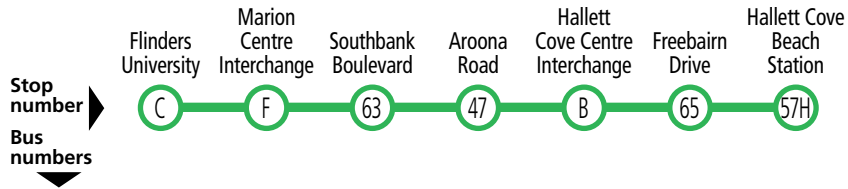

681, 682, 683 Flinders University & Sheidow Park to Hallett Cove

Monday to Friday (continued)								
PM	681	5:00	5:11	-	5:26	5:39	-	5:45
	682	-	-	5:36	-	5:51	-	5:58
	681	5:15	5:26	-	5:41	5:54	-	6:00
	681	5:30	5:41	-	5:56	6:09	-	6:15
	682	-	-	5:54	-	6:09	-	6:16
	683	-	-	-	-	-	6:09	6:17
	681	5:50	6:01	-	6:16	6:29	-	6:35
	682	-	-	6:14	-	6:29	-	6:36
	681	6:05	6:16	-	6:31	6:44	-	6:50
	681	6:20	6:31	-	6:46	6:59	-	7:05
	682	-	-	6:44	-	6:59	-	7:06
	681	6:48	6:59	-	7:14	7:27	-	7:33
	682	-	-	7:11	-	7:26	-	7:33
	682	-	-	7:41	-	7:56	-	8:03
	681	7:19	7:31	-	7:46	7:58	-	8:04
	682	-	-	8:11	-	8:26	-	8:33
	681	-	-	-	8:46	8:58	-	9:04
	682	-	-	9:11	-	9:26	-	9:33
	681	-	-	-	9:46	9:58	-	10:04
	682	-	-	10:11	-	10:26	-	10:33
	681	-	-	-	10:46	10:58	-	11:04

Services may operate to a different timetable during the December to January school holidays. Visit the Adelaide Metro website during this period for full details.