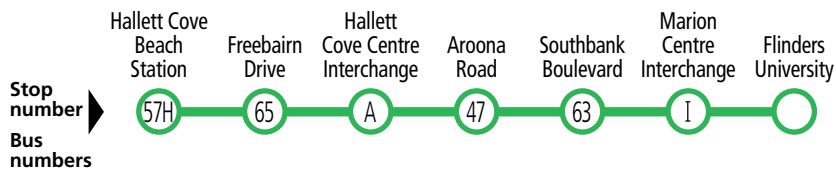

681, 682, 683 Hallett Cove to Sheidow Park & Flinders University

Monday to Friday (continued)

PM	682	6:12	-	6:18	-	6:34	-	-
	681	6:24	-	6:29	6:40	-	6:56	7:08
	682	6:35	-	6:41	-	6:57	-	-
	683	6:39	6:47	-	-	-	-	-
	682	6:48	-	6:54	-	7:10	-	-
	683	7:05	7:13	-	-	-	-	-
	682	7:18	-	7:24	-	7:40	-	-
	681A	7:19	-	7:24	7:35	-	-	-
	683	7:48	7:56	-	-	-	-	-
	682	7:48	-	7:54	-	8:10	-	-
	681A	8:16	-	8:21	8:32	-	-	-
	682	8:46	-	8:52	-	9:08	-	-
	681A	9:16	-	9:21	9:32	-	-	-
	682	9:46	-	9:52	-	10:08	-	-
	681A	10:16	-	10:21	10:32	-	-	-
	682	10:46	-	10:52	-	11:08	-	-
681A	11:16	-	11:21	11:32	-	-	-	

Services may operate to a different timetable during the December to January school holidays. Visit the Adelaide Metro website during this period for full details.