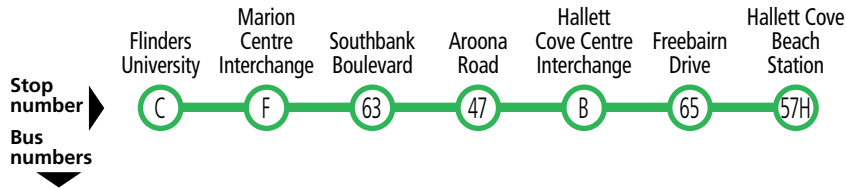

681, 682, 683 Flinders University & Sheidow Park to Hallett Cove

Monday to Friday								
AM	682	-	-	5:03	-	5:18	-	5:25
	681	-	-	-	5:47	5:58	-	6:04
	682	-	-	6:03	-	6:18	-	6:25
	681	-	-	-	6:17	6:28	-	6:34
	683	-	-	-	-	-	6:41	6:49
	682	-	-	6:40	-	6:55	-	7:02
	681	-	-	-	6:47	6:58	-	7:04
	682	-	-	7:00	-	7:15	-	7:22
	681	6:39	6:50	-	7:05	7:18	-	7:24
	683	-	-	-	-	-	7:16	7:24
	682	-	-	7:13	-	7:28	-	7:35
	682	-	-	7:28	-	7:43	-	7:50
	683	-	-	-	-	-	7:42	7:50
	681	7:09	7:20	-	7:35	7:48	-	7:54
	682	-	-	7:43	-	7:58	-	8:05
	682	-	-	7:53	-	8:08	-	8:15
	681	7:43	7:54	-	8:09	8:22	-	8:28
	682	-	-	8:08	-	8:23	-	8:30
	682	-	-	8:23	-	8:38	-	8:45
	683	-	-	-	-	-	8:39	8:47
	681	8:13	8:24	-	8:39	8:52	-	8:58
	682	-	-	8:49	-	9:04	-	9:11
	681	8:43	8:54	-	9:09	9:22	-	9:28
	682	-	-	9:19	-	9:34	-	9:41
	683	-	-	-	-	-	9:39	9:47
	681	9:13	9:24	-	9:39	9:52	-	9:58
	682	-	-	9:49	-	10:04	-	10:11
	681	9:43	9:54	-	10:09	10:22	-	10:28
	682	-	-	10:19	-	10:34	-	10:41
	683	-	-	-	-	-	10:39	10:47
	681	10:13	10:24	-	10:39	10:52	-	10:58
	682	-	-	10:49	-	11:04	-	11:11
	681	10:43	10:54	-	11:09	11:22	-	11:28
	682	-	-	11:19	-	11:34	-	11:41
	681	11:13	11:24	-	11:39	11:52	-	11:58
	682	-	-	11:49	-	12:04	-	12:11
PM	681	11:43	11:54	-	12:09	12:22	-	12:28
	682	-	-	12:19	-	12:34	-	12:41
	683	-	-	-	-	-	12:39	12:47
	681	12:13	12:24	-	12:39	12:52	-	12:58
	682	-	-	12:49	-	1:04	-	1:11
	681	12:43	12:54	-	1:09	1:22	-	1:28
	682	-	-	1:19	-	1:34	-	1:41
	681	1:13	1:24	-	1:39	1:52	-	1:58
	682	-	-	1:49	-	2:04	-	2:11
	681	1:43	1:54	-	2:09	2:22	-	2:28
	682	-	-	2:19	-	2:34	-	2:41
	683	-	-	-	-	-	2:39	2:47
	681	2:13	2:24	-	2:39	2:52	-	2:58
	682	-	-	2:49	-	3:04	-	3:11
	681	2:43	2:54	-	3:09	3:22	-	3:28
	682	-	-	3:19	-	3:34	-	3:41
	681	3:13	3:24	-	3:39	3:52	-	3:58
	682	-	-	3:49	-	4:04	-	4:11
	683	-	-	-	-	-	4:09	4:17
	681	3:43	3:54	-	4:09	4:22	-	4:28
	682	-	-	4:19	-	4:34	-	4:41
	681	4:13	4:24	-	4:39	4:52	-	4:58
	682	-	-	4:36	-	4:51	-	4:58
	681	4:43	4:54	-	5:09	5:22	-	5:28
	682	-	-	5:06	-	5:21	-	5:28

Services may operate to a different timetable during the December to January school holidays. Visit the Adelaide Metro website during this period for full details.