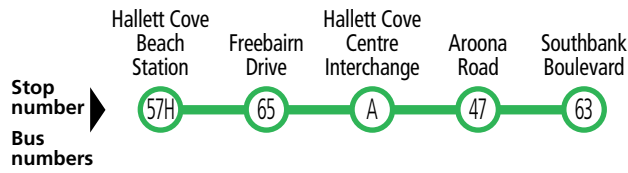

681A, 682, 683 Hallett Cove & Sheidow Park services

Saturday

AM	Bus	Hallett Cove Beach Station	Freebairn Drive	Hallett Cove Centre Interchange	Aroona Road	Southbank Boulevard
	682	8:17	-	8:23	-	8:39
	681A	8:47	-	8:53	9:05	-
	682	9:17	-	9:23	-	9:39
	681A	9:47	-	9:53	10:05	-
	683	10:17	10:25	-	-	-
	682	10:17	-	10:23	-	10:39
	681A	10:47	-	10:53	11:05	-
	682	11:17	-	11:23	-	11:39
	681A	11:47	-	11:53	12:05	-
PM	682	12:17	-	12:23	-	12:39
	683	12:17	12:25	-	-	-
	681A	12:47	-	12:53	1:05	-
	682	1:17	-	1:23	-	1:39
	681A	1:47	-	1:53	2:05	-
	683	2:17	2:25	-	-	-
	682	2:17	-	2:23	-	2:39
	681A	2:47	-	2:53	3:05	-
	682	3:17	-	3:23	-	3:39
	681A	3:47	-	3:53	4:05	-
	682	4:17	-	4:23	-	4:39
	683	4:17	4:25	-	-	-
	681A	4:47	-	4:53	5:05	-
	682	5:17	-	5:23	-	5:39
	681A	5:47	-	5:53	6:05	-
	682	6:17	-	6:23	-	6:39
	683	6:17	6:25	-	-	-
	681A	6:17	-	6:23	6:35	-
	682	6:47	-	6:53	-	7:09
	681A	7:17	-	7:23	7:35	-
	682	7:47	-	7:53	-	8:09
	683	8:17	8:25	-	-	-
	681A	8:17	-	8:23	8:35	-
	682	8:47	-	8:53	-	9:09
	681A	9:17	-	9:23	9:35	-
	682	9:47	-	9:53	-	10:09
	681A	10:17	-	10:23	10:35	-
	682	10:47	-	10:53	-	11:09
	681A	11:17	-	11:23	11:35	-

Sunday & public holidays

AM	Bus	Hallett Cove Beach Station	Freebairn Drive	Hallett Cove Centre Interchange	Aroona Road	Southbank Boulevard
	681A	8:47	-	8:53	9:05	-
	682	9:17	-	9:23	-	9:39
	681A	9:47	-	9:53	10:05	-
	683	10:17	10:25	-	-	-
	682	10:17	-	10:23	-	10:39
	681A	10:47	-	10:53	11:05	-
	682	11:17	-	11:23	-	11:39
	681A	11:47	-	11:53	12:05	-
PM	682	12:17	-	12:23	-	12:39
	683	12:17	12:25	-	-	-
	681A	12:47	-	12:53	1:05	-
	682	1:17	-	1:23	-	1:39
	681A	1:47	-	1:53	2:05	-
	683	2:17	2:25	-	-	-
	682	2:17	-	2:23	-	2:39
	681A	2:47	-	2:53	3:05	-
	682	3:17	-	3:23	-	3:39
	681A	3:47	-	3:53	4:05	-
	682	4:17	-	4:23	-	4:39
	683	4:17	4:25	-	-	-
	681A	4:47	-	4:53	5:05	-
	682	5:17	-	5:23	-	5:39
	681A	5:47	-	5:53	6:05	-
	682	6:17	-	6:23	-	6:39
	683	6:17	6:25	-	-	-
	681A	6:17	-	6:23	6:35	-
	682	6:47	-	6:53	-	7:09
	681A	7:17	-	7:23	7:35	-
	682	7:47	-	7:53	-	8:09
	683	8:17	8:25	-	-	-
	681A	8:17	-	8:23	8:35	-
	682	8:47	-	8:53	-	9:09
	681A	9:17	-	9:23	9:35	-
	682	9:47	-	9:53	-	10:09
	681A	10:17	-	10:23	10:35	-
	682	10:47	-	10:53	-	11:09
	681A	11:17	-	11:23	11:35	-