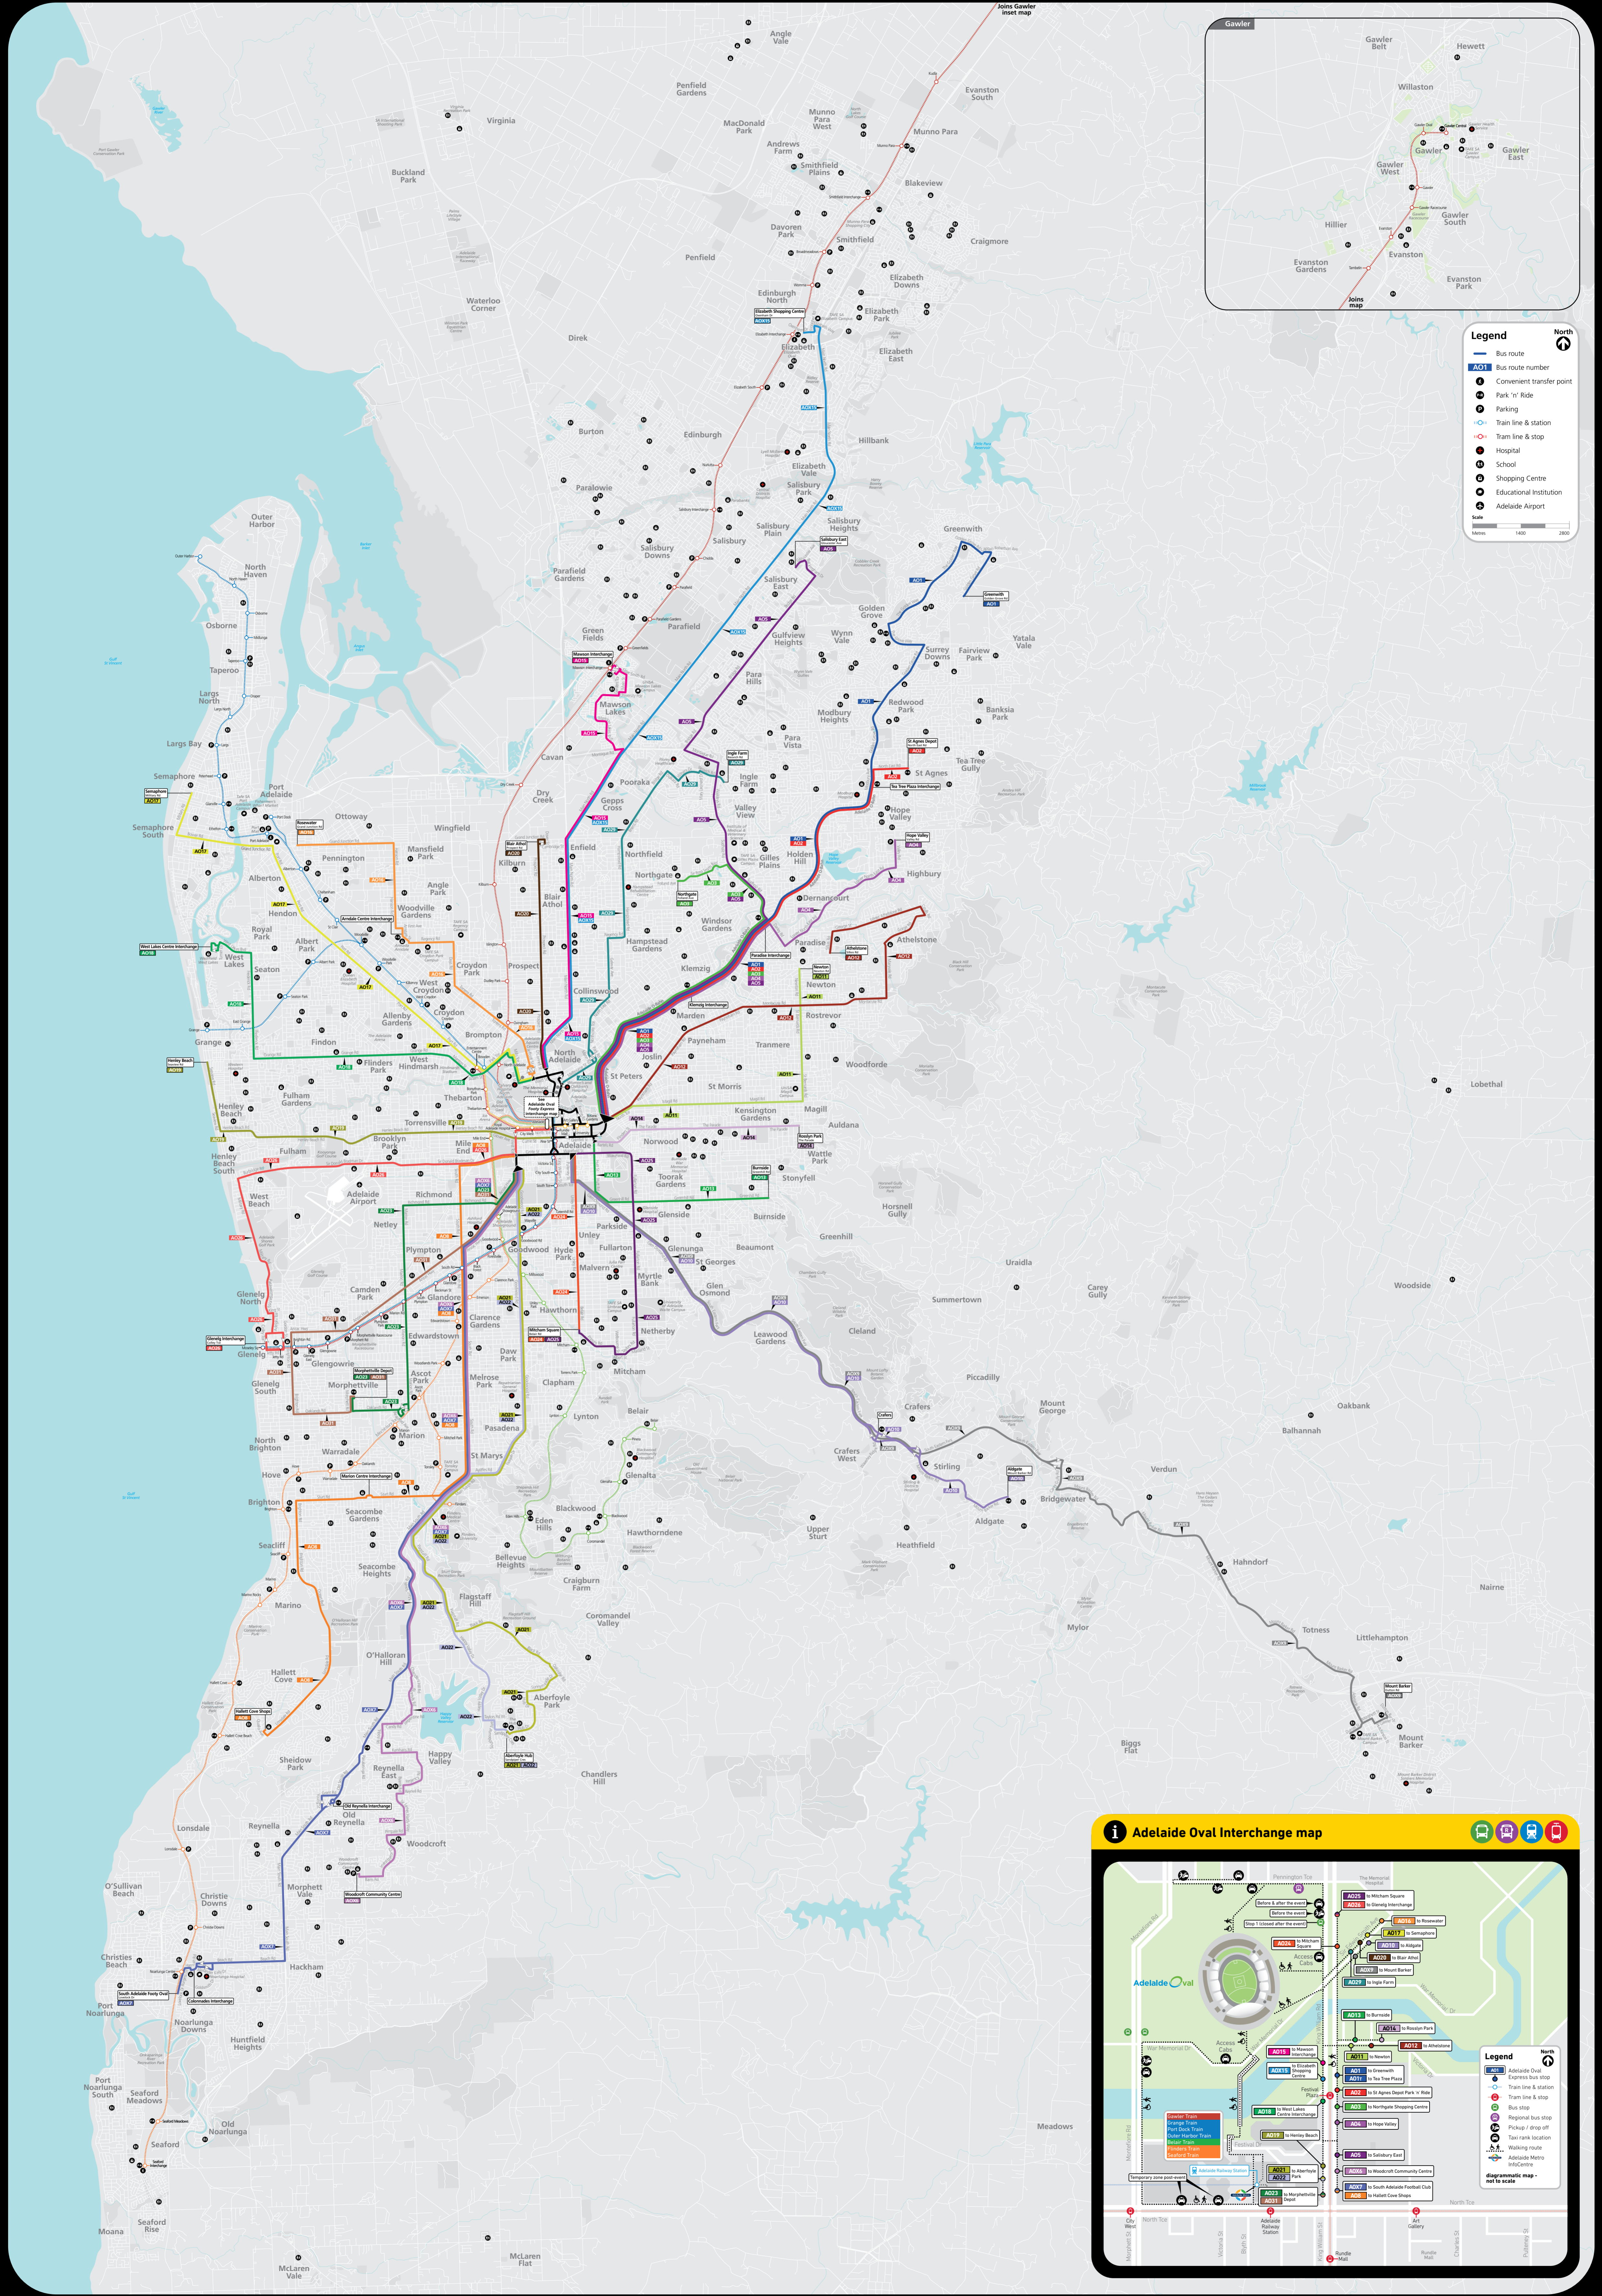

# Adelaide Oval Network Map

25 August 2024

1300 311 108

facebook.com/AdIMetro

adelaidemetro.com.au

@AdelaideMetroSA