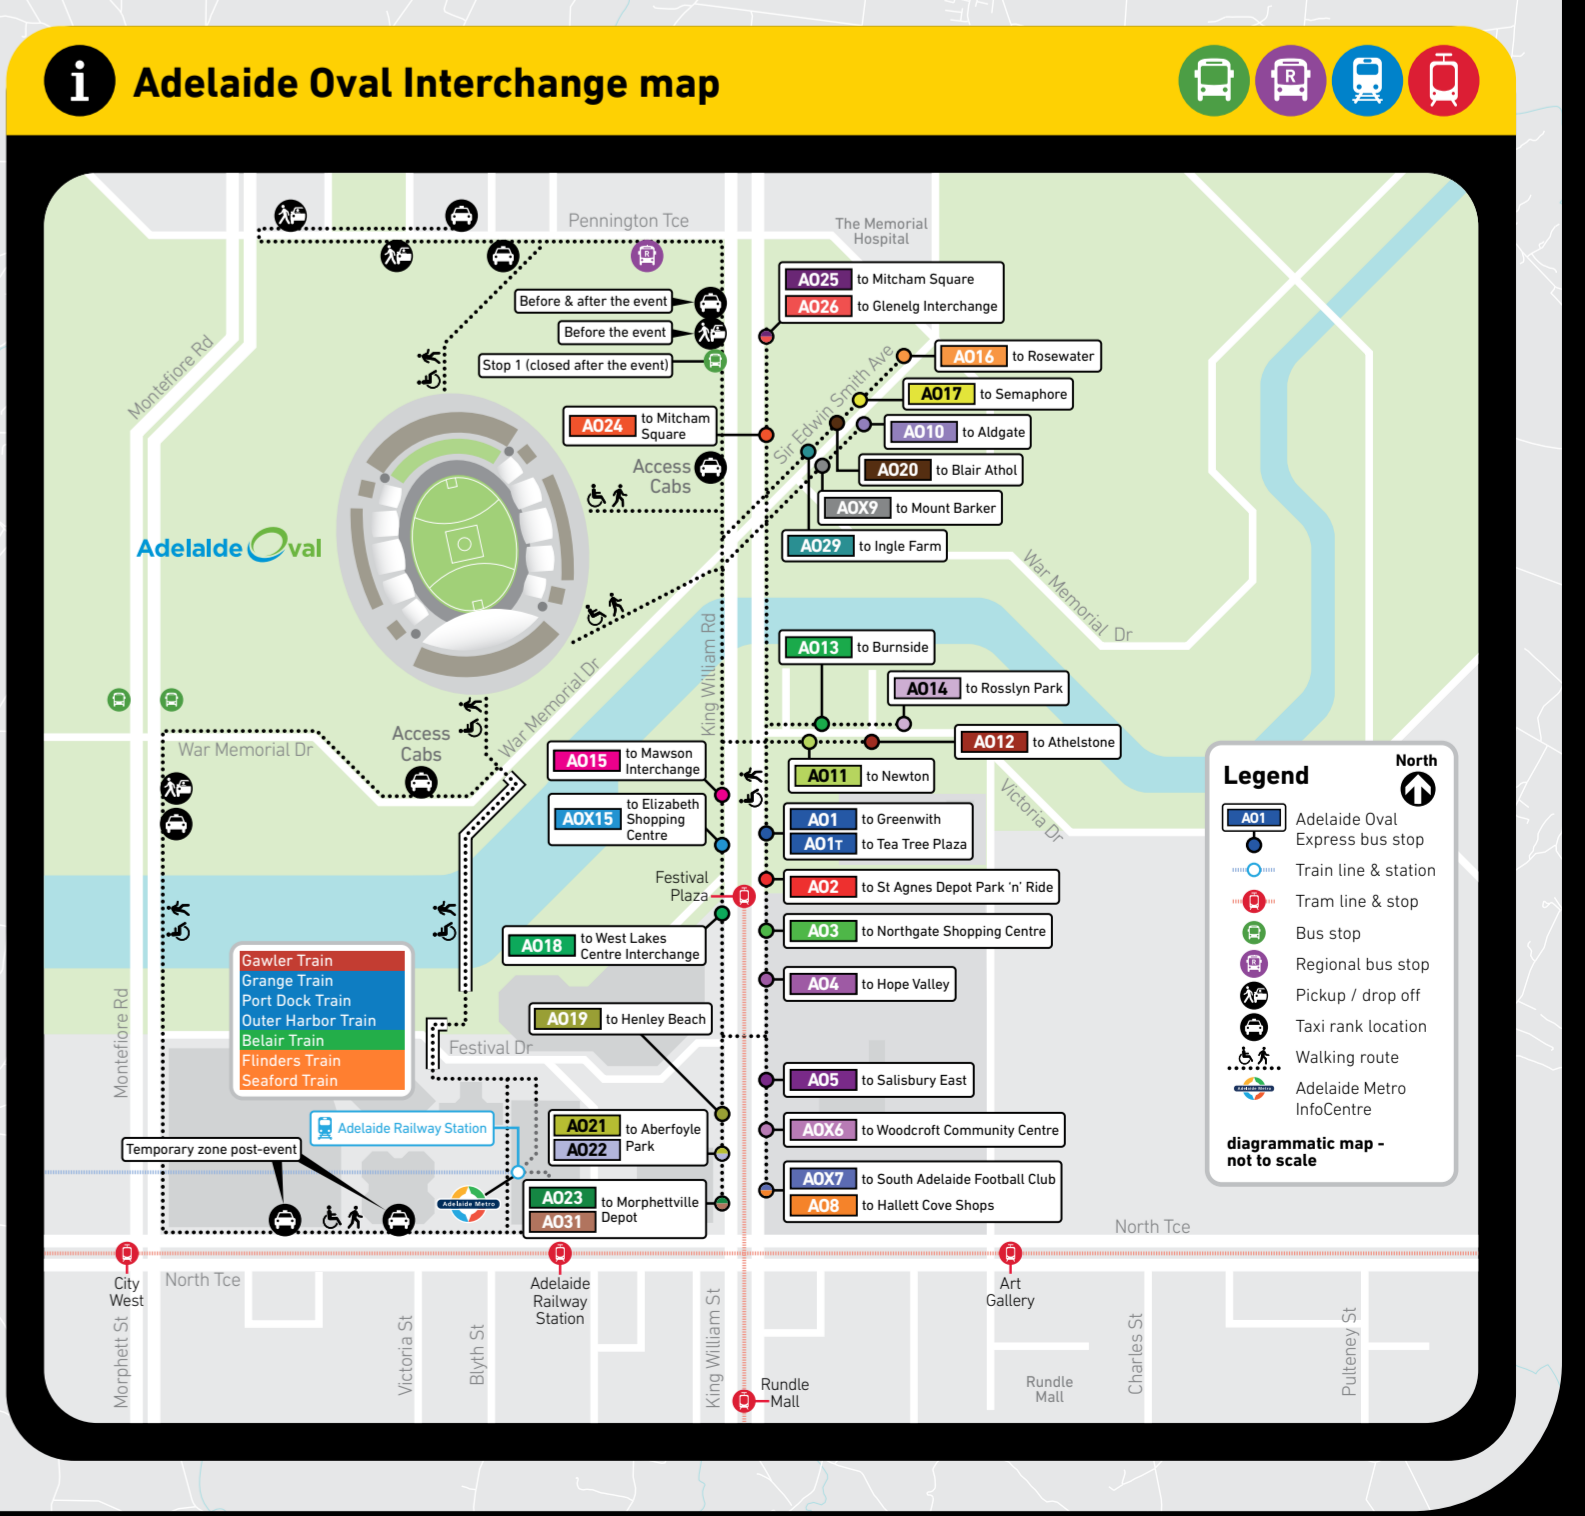

# Adelaide Oval Network Map

25 August 2024

1300 311 108

facebook.com/AdIMetro

adelaidemetro.com.au

@AdelaideMetroSA