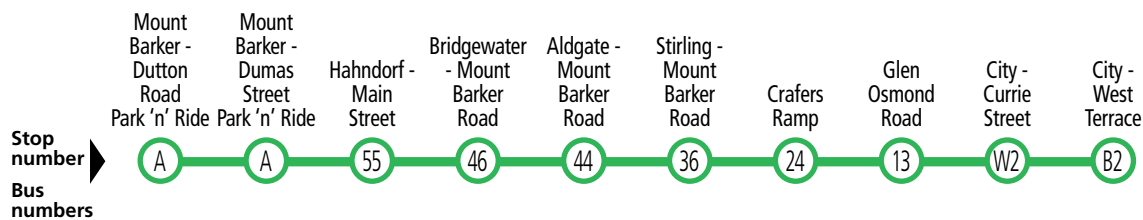

860F, 863, 864 Mount Barker & Aldgate to city

Monday to Friday											
AM	863	-	-	-	-	5.41	5.47	5.49	5.59	6.15	-
	863	-	-	-	-	5.58	6.04	6.06	6.16	6.32	-
	864	5.40	5.44	5.55	6.06	6.08	6.14	6.16	6.26	6.43	6.47
	864	6.06	6.10	6.21	6.32	6.34	6.40	6.43	6.53	7.10	7.15
	864F	6.29	6.33	6.44	6.55	6.58	7.05	7.08	7.18	7.34	7.39
	860F	6.45	6.48	7.00	7.11	-	-	7.19	7.29	7.49	-
	T863	-	-	-	-	7.15	7.22	7.25	7.35	7.55	-
	T863	-	-	-	-	7.35	7.42	7.45	7.56	8.21	-
	863	-	-	-	-	-	-	S7.48	S7.58	S8.24	-
	864F	7.12	7.16	7.27	7.39	7.42	7.49	7.52	8.03	8.27	8.33
	863F	-	-	-	-	7.55	8.02	8.05	8.16	8.41	-
	860F	7.32	7.36	7.47	7.59	-	-	8.07	8.18	8.42	-
	863F	-	-	-	-	8.05	8.12	8.15	8.25	8.50	-
	863F	-	-	-	-	8.15	8.22	8.25	8.35	8.58	-
	864H	S7.54	S7.58	S8.10	S8.22	S8.25	GS8.30	-	-	-	-
	864F	H7.58	H8.02	H8.16	H8.27	H8.30	H8.37	H8.39	H8.49	H9.11	H9.16
	864F	-	-	-	VS8.27	S8.29	S8.37	S8.39	S8.49	S9.11	S9.16
	864F	8.12	8.16	8.28	8.39	8.42	8.49	8.51	9.01	9.21	9.26
	863F	-	-	-	-	9.05	9.12	9.15	9.24	9.43	-
860F	8.42	8.47	8.58	9.09	-	-	9.17	9.26	9.44	-	
863F	-	-	-	-	9.25	9.31	9.34	9.44	10.01	-	
864F	9.12	9.16	9.28	9.40	9.43	9.50	9.53	10.02	10.20	10.24	
864F	9.42	9.46	9.58	10.10	10.13	10.20	10.23	10.32	10.50	10.54	
864F	10.12	10.16	10.28	10.40	10.43	10.50	10.53	11.02	11.20	11.24	
864F	10.42	10.46	10.58	11.09	11.12	11.18	11.21	11.31	11.49	11.53	
864F	11.12	11.16	11.28	11.39	11.42	11.48	11.51	12.01	12.19	12.23	
864F	11.42	11.46	11.58	12.09	12.12	12.18	12.21	12.31	12.49	12.53	
PM	864F	12.12	12.16	12.28	12.39	12.42	12.48	12.51	1.01	1.19	1.23
864F	12.42	12.46	12.58	1.09	1.12	1.18	1.21	1.31	1.49	1.53	
864F	1.12	1.16	1.28	1.39	1.42	1.48	1.51	2.01	2.19	2.23	
864F	1.42	1.46	1.58	2.09	2.12	2.18	2.21	2.31	2.49	2.53	
864F	2.12	2.16	2.28	2.39	2.42	2.48	2.51	3.01	3.19	3.24	
864F	2.42	2.47	2.58	3.10	3.13	3.19	3.22	3.32	3.49	3.54	
864F	3.12	3.17	3.32	3.45	3.48	3.55	3.58	4.07	4.26	4.31	
864F	3.42	3.47	3.59	4.10	4.13	4.19	4.22	4.32	4.49	4.55	
864F	4.09	4.14	4.26	4.37	4.39	4.45	4.48	4.58	5.17	5.22	
864	4.40	4.45	4.56	5.06	5.09	5.15	5.18	5.28	5.48	5.53	
864	5.10	5.15	5.26	5.36	5.38	5.45	5.47	5.57	6.15	6.19	
864	5.45	5.50	6.01	6.10	6.12	6.18	6.20	6.30	6.47	6.52	
864	6.15	6.20	6.31	6.40	6.42	6.48	6.50	7.00	7.17	7.22	
863	-	-	-	-	7.14	7.19	7.22	7.31	7.48	-	
864	7.16	7.21	7.32	7.41	7.43	7.49	7.51	8.01	8.18	8.23	
864	8.16	8.21	8.32	8.41	8.43	8.49	8.51	9.01	9.18	9.23	
864	9.16	9.21	9.32	9.41	9.43	9.49	9.51	10.01	10.18	10.23	
864	10.16	10.21	10.32	10.41	10.43	10.49	10.51	11.01	11.18	11.23	

Legend

- **G** – Bus continues to Heathfield High School.
- **H** – School holidays only.
- **S** – School days only.
- **V** – Bus departs from stop 49 Mt Barker Rd, 5 minutes prior to the time shown.

Explanations

See map for T863 stopping locations.
860F, 863F and 864F buses do not pick up between stop 13 Glen Osmond Road, Myrtle Bank and stop P1 Pulteney Street, city unless passengers are alighting.

Services may operate to a different timetable during the Christmas holiday period.
Visit the Adelaide Metro website during December and January for full details.