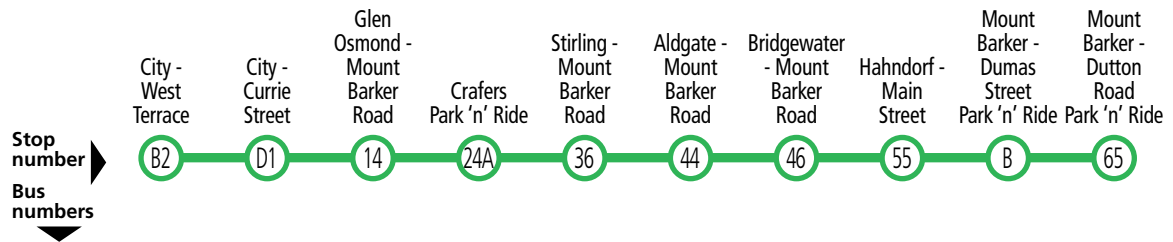

T843, 863, 864 City to Aldgate & Mount Barker

Saturday, Sunday & public holidays

AM	Bus	City - West Terrace	City - Currie Street	Glen Osmond - Mount Barker Road	Crafers Park 'n' Ride	Stirling - Mount Barker Road	Aldgate - Mount Barker Road	Bridgewater - Mount Barker Road	Hahndorf - Main Street	Mount Barker - Dumas Street Park 'n' Ride	Mount Barker - Dutton Road
	864	7.31	7.35	7.52	8.01	8.04	8.09	8.12	8.23	*8.34	8.39
	863	-	8.05	8.22	8.31	8.34	8.39	-	-	-	-
	864	8.31	8.35	8.52	9.01	9.04	9.09	9.12	9.23	*9.34	9.39
	864	9.01	9.05	9.22	9.31	9.34	9.39	9.42	9.53	*10.04	10.09
	T843	-	9.20	9.39	9.47	-	-	-	9.59	*10.10	10.15
	864	9.31	9.35	9.55	10.05	10.08	10.14	10.17	10.28	*10.39	10.45
	864	10.01	10.05	10.25	10.35	10.38	10.44	10.47	10.58	*11.09	11.15
	864	10.31	10.35	10.55	11.05	11.08	11.14	11.17	11.28	*11.39	11.45
	864F	11.00	11.04	11.24	11.32	11.36	11.42	11.44	11.55	*12.07	12.12
	864F	11.30	11.34	11.54	12.02	12.06	12.12	12.14	12.25	*12.37	12.42
	T843	-	11.40	11.59	12.07	-	-	-	12.19	*12.30	12.35
PM	864F	12.00	12.04	12.24	12.32	12.36	12.42	12.44	12.55	*1.07	1.12
	864F	12.30	12.34	12.54	1.02	1.06	1.12	1.14	1.25	*1.37	1.42
	864F	1.00	1.04	1.24	1.32	1.36	1.42	1.44	1.55	*2.07	2.12
	864F	1.30	1.34	1.54	2.02	2.06	2.12	2.14	2.25	*2.37	2.42
	864F	2.00	2.04	2.24	2.32	2.36	2.42	2.44	2.55	*3.07	3.12
	864F	2.30	2.34	2.54	3.02	3.06	3.12	3.14	3.25	*3.37	3.42
	T843	-	2.40	2.59	3.07	-	-	-	3.19	*3.30	3.35
	864F	3.00	3.04	3.24	3.32	3.36	3.42	3.44	3.55	*4.07	4.12
	864F	3.30	3.34	3.54	4.02	4.06	4.12	4.14	4.25	*4.37	4.42
	864F	4.00	4.04	4.24	4.32	4.36	4.42	4.44	4.55	*5.07	5.12
	864F	4.30	4.34	4.54	5.02	5.06	5.12	5.14	5.25	*5.37	5.42
	T843	-	4.55	5.14	5.23	-	-	-	5.35	*5.45	5.50
	864F	5.00	5.04	5.24	5.32	5.36	5.42	5.44	5.55	*6.07	6.12
	864F	5.30	5.34	5.54	6.02	6.06	6.12	6.14	6.25	*6.37	6.42
	864	6.03	6.07	6.25	6.33	6.37	6.43	6.45	6.54	*7.06	7.11
	864	6.33	6.37	6.55	7.03	7.07	7.13	7.15	7.24	*7.36	7.41
	864	7.34	7.38	7.56	8.04	8.08	8.14	8.16	8.25	*8.37	8.42
	864	8.34	8.38	8.56	9.04	9.08	9.13	9.16	9.25	*9.37	9.42
	863	-	9.08	9.26	9.34	9.38	9.43	-	-	-	-
	864	9.34	9.38	9.56	10.04	10.08	10.13	10.16	10.25	*10.37	10.42
	864	10.34	10.38	10.56	11.04	11.08	11.13	11.16	11.25	*11.37	11.42
	863	-	11.08	11.26	11.34	11.38	11.43	-	-	-	-
	864	11.34	11.38	11.56	12.04	12.08	12.13	12.16	12.25	*12.37	12.42

Saturday only

AM	Bus	City - West Terrace	City - Currie Street	Glen Osmond - Mount Barker Road	Crafers Park 'n' Ride	Stirling - Mount Barker Road	Aldgate - Mount Barker Road	Bridgewater - Mount Barker Road	Hahndorf - Main Street	Mount Barker - Dumas Street Park 'n' Ride	Mount Barker - Dutton Road
	864	12.34	12.37	12.55	1.03	1.07	1.12	1.15	1.24	1.36	1.41

Legend

* – Times are approximate only. Bus does not have to wait until this time to depart stop.

Explanations

See map for T843 stopping locations.
863 and 864 services will detour between Crafers and Stirling via Piccadilly Road and Old Mount Barker Road after 7pm upon request.
864F buses do not set down between stop K1 Pulteney Street, city and stop 14 Mount Barker Road, Glen Osmond