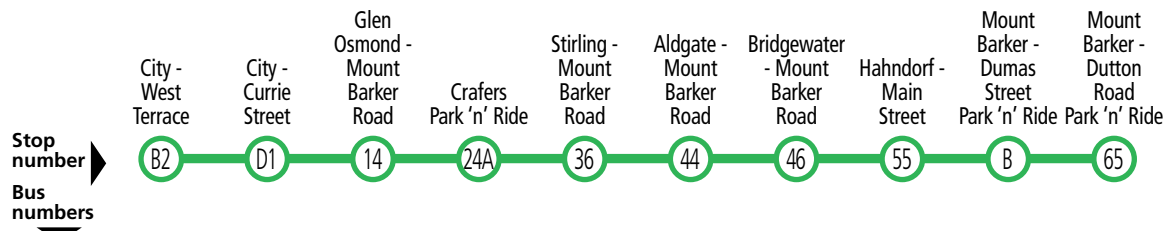

Legend

* – Times are approximate only. Bus does not have to wait until this time to depart stop.

Explanations

840x buses operate express (no pick up or set down) between stop K1 Pulteney Street, city and stop 62 Adelaide Road, Mount Barker.

See map for T840 stopping locations.

Services may operate to a different timetable during the Christmas holiday period. Visit the Adelaide Metro website during December and January for full details.

860F, 863, 864 City to Aldgate & Mount Barker

863 and 864 services will detour between Crafrers and Stirling via Piccadilly Road and Old Mount Barker Road after 7pm upon request.

Services may operate to a different timetable during the Christmas holiday period. Visit the Adelaide Metro website during December and January for full details.

Legend

* – Times are approximate only. Bus does not have to wait until this time to depart stop.

Explanations

See map for T843 stopping locations.
 863 and 864 services will detour between Crafers and Stirling via Piccadilly Road and Old Mount Barker Road after 7pm upon request.
 864F buses do not set down between stop K1 Pulteney Street, city and stop 14 Mount Barker Road, Glen Osmond