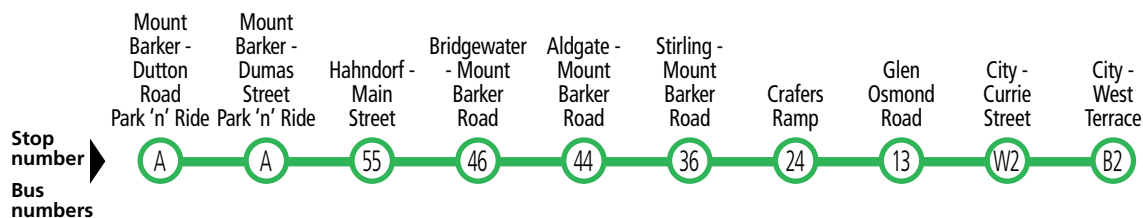

T843, 863, 864 Mount Barker & Aldgate to city

Saturday, Sunday & public holidays

AM	863	-	-	-	-	6.40	6.46	6.49	6.58	7.14	-
	864	6.43	6.47	6.58	7.07	7.10	7.16	7.19	7.28	7.44	7.48
	863	-	-	-	-	7.40	7.46	7.49	7.58	8.14	-
	864	7.42	7.46	7.57	8.06	8.09	8.15	8.18	8.28	8.44	8.48
	863	-	-	-	-	8.40	8.46	8.49	8.58	9.16	-
	T843	8.13	8.17	8.29	-	-	-	8.42	8.51	9.08	-
	864	8.41	8.45	8.56	9.06	9.09	9.16	9.19	9.28	9.48	9.53
	864	9.11	9.15	9.26	9.36	9.39	9.46	9.49	9.58	10.18	10.23
	864F	9.45	9.49	10.00	10.10	10.13	10.22	10.25	10.34	10.51	10.56
	864F	10.15	10.19	10.30	10.40	10.43	10.52	10.55	11.04	11.21	11.26
	T843	10.32	10.36	10.48	-	-	-	11.01	11.10	11.27	-
	864F	10.45	10.49	11.00	11.10	11.13	11.22	11.25	11.34	11.51	11.56
	864F	11.15	11.19	11.30	11.40	11.43	11.52	11.55	12.04	12.21	12.26
	864F	11.45	11.49	12.00	12.10	12.13	12.22	12.25	12.34	12.51	12.56
PM	864F	12.15	12.19	12.30	12.40	12.43	12.52	12.55	1.04	1.21	1.26
	864F	12.45	12.49	1.00	1.10	1.13	1.22	1.25	1.34	1.51	1.56
	864F	1.15	1.19	1.30	1.40	1.43	1.52	1.55	2.04	2.21	2.26
	T843	1.32	1.36	1.48	-	-	-	2.01	2.10	2.27	-
	864F	1.45	1.49	2.00	2.10	2.13	2.22	2.25	2.34	2.51	2.56
	864F	2.15	2.19	2.30	2.40	2.43	2.52	2.55	3.04	3.21	3.26
	864F	2.45	2.49	3.00	3.10	3.13	3.22	3.25	3.34	3.51	3.56
	864F	3.15	3.19	3.30	3.40	3.43	3.52	3.55	4.04	4.21	4.26
	864F	3.45	3.49	4.00	4.10	4.13	4.22	4.25	4.34	4.51	4.56
	T843	3.50	3.54	4.06	-	-	-	4.19	4.28	4.45	-
	864F	4.15	4.19	4.30	4.40	4.43	4.52	4.55	5.04	5.21	5.26
	864	4.43	4.47	4.58	5.10	5.12	5.18	5.21	5.31	5.50	5.55
	864	5.12	5.16	5.28	5.40	5.42	5.48	5.51	6.01	6.19	6.24
	863	-	-	-	-	6.14	6.19	6.22	6.31	6.49	-
	864	6.13	6.17	6.29	6.40	6.42	6.48	6.51	7.01	7.19	7.22
	864	7.13	7.17	7.28	7.38	7.41	7.48	7.51	8.00	8.16	8.20
	864	8.13	8.17	8.28	8.38	8.41	8.48	8.51	9.00	9.16	9.20
	863	-	-	-	-	9.11	9.18	9.21	9.30	9.46	-
	864	9.13	9.17	9.28	9.38	9.41	9.48	9.51	10.00	10.16	10.20
	864	10.13	10.17	10.28	10.38	10.41	10.48	10.51	11.00	11.16	11.20

Saturday only

PM	864	11.13	11.17	11.28	11.38	11.41	11.48	11.51	12.00	12.16	12.20

Explanations

See map for T843 stopping locations.

864F buses do not pick up between stop 13 Glen Osmond Road, Myrtle Bank and stop P1 Pulteney Street, city unless passengers are alighting.