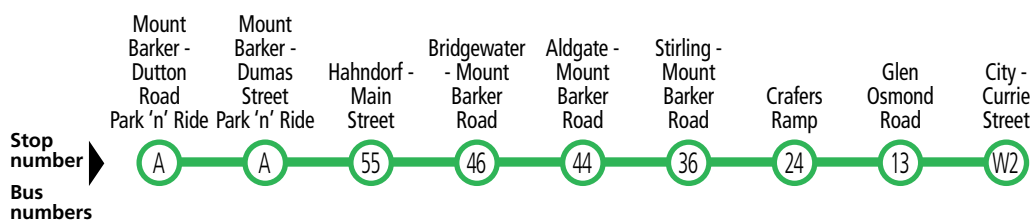

Saturday only

PM	864	11.13	11.17	11.28	11.38	11.41	11.48	11.51	12.00	12.16	12.20
----	-----	-------	-------	-------	-------	-------	-------	-------	-------	-------	-------

Explanations

See map for T843 stopping locations.

864F buses do not pick up between stop 13 Glen Osmond Road, Myrtle Bank and stop P1 Pulteney Street, city unless passengers are alighting.

N864 Mount Barker, Aldgate & Crafers to city

Saturday PM-Sunday AM

See map for T840 stopping locations.

Services may operate to a different timetable during the Christmas holiday period. Visit the Adelaide Metro website during December and January for full details.

860F, 863, 864 City to Aldgate & Mount Barker