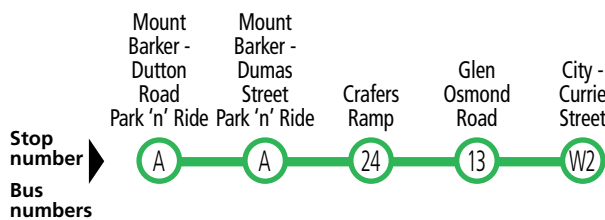

840x, T840 Mount Barker to city

Monday to Friday

		Mount Barker - Dutton Road Park 'n' Ride	Mount Barker - Dumas Street Park 'n' Ride	Crafers Ramp	Glen Osmond Road	City - Currie Street	
AM	T840	6.23	6.27	6.46	6.55	7.11	
	T840	6.38	6.42	7.01	7.09	7.27	
	840x	6.53	6.57	-	-	7.41	
	840x	7.00	7.04	-	-	7.50	
	840x	7.10	7.14	-	-	8.05	
	840x	7.15	7.19	-	-	8.10	
	840x	7.25	7.29	-	-	8.22	
	840x	7.35	7.39	-	-	8.32	
	840x	7.45	7.49	-	-	8.42	
	T840	7.52	7.56	8.14	8.25	8.49	
	840x	8.00	8.04	-	-	8.55	
	T840	8.21	8.25	8.43	8.53	9.14	
	T840	8.36	8.40	8.58	9.08	9.27	
	T840	8.51	8.55	9.13	9.23	9.42	
	T840	9.06	9.10	9.29	9.38	9.57	
	T840	9.26	9.30	9.49	9.58	10.17	
	T840	9.40	9.44	10.03	10.12	10.31	
	T840	9.55	9.59	10.18	10.27	10.46	
	PM	T840	10.08	10.13	10.31	10.41	10.59
		T840	10.23	10.28	10.46	10.56	11.14
T840		10.38	10.43	11.00	11.11	11.29	
T840		10.53	10.58	11.15	11.26	11.44	
T840		11.08	11.13	11.30	11.41	11.59	
T840		11.23	11.28	11.46	11.56	12.14	
T840		11.38	11.43	12.00	12.11	12.29	
T840		11.53	11.58	12.15	12.26	12.44	
T840		12.08	12.13	12.30	12.41	12.59	
T840		12.23	12.27	12.45	12.55	1.14	
T840		12.38	12.42	1.00	1.10	1.29	
T840		12.53	12.57	1.15	1.25	1.44	
T840		1.06	1.10	1.28	1.38	1.57	
T840		1.21	1.25	1.43	1.53	2.12	
T840		1.36	1.40	1.58	2.08	2.27	
T840		1.51	1.55	2.13	2.23	2.42	
T840		2.06	2.10	2.28	2.38	2.57	
T840		2.21	2.25	2.43	2.53	3.12	
T840		2.36	2.40	2.58	3.07	3.27	
T840		2.51	2.55	3.13	3.23	3.42	
T840	3.06	3.10	3.28	3.38	3.57		
T840	3.56	4.00	4.18	4.28	4.47		

Explanations

840x buses operate express (no pick up or set down) between stop 62 Adelaide Road, Mount Barker and stop P1 Pulteney Street, city.
See map for T840 stopping locations.

Services may operate to a different timetable during the Christmas holiday period.
Visit the Adelaide Metro website during December and January for full details.