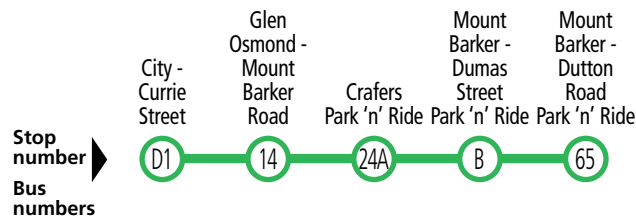

840x, T840 City to Mount Barker

		City - Currie Street	Glen Osmond - Mount Barker Road	Crafers Park 'n' Ride	Mount Barker - Dumas Street	Mount Barker - Dutton Road	
Monday to Friday							
AM	T840	8.59	9.17	9.25	*9.43	9.48	
	T840	9.14	9.32	9.40	*9.58	10.03	
	T840	9.29	9.47	9.55	*10.13	10.18	
	T840	9.44	10.02	10.10	*10.28	10.33	
	T840	9.59	10.17	10.25	*10.43	10.48	
	T840	10.14	10.32	10.40	*10.58	11.03	
	T840	10.29	10.47	10.55	*11.13	11.18	
	T840	10.44	11.02	11.10	*11.28	11.33	
	T840	10.59	11.17	11.25	*11.43	11.48	
	T840	11.14	11.32	11.40	*11.58	12.03	
	T840	11.29	11.47	11.55	*12.13	12.18	
	T840	11.44	12.02	12.10	*12.28	12.33	
	T840	11.59	12.17	12.25	*12.43	12.48	
	PM	T840	12.14	12.32	12.40	*12.58	1.03
T840		12.29	12.47	12.55	*1.13	1.18	
T840		12.44	1.02	1.10	*1.28	1.33	
T840		12.59	1.17	1.25	*1.43	1.48	
T840		1.14	1.32	1.40	*1.58	2.03	
T840		1.29	1.47	1.55	*2.13	2.18	
T840		1.44	2.02	2.10	*2.28	2.33	
T840		1.59	2.17	2.25	*2.43	2.48	
T840		2.14	2.32	2.40	*2.58	3.04	
T840		2.29	2.47	2.55	*3.13	3.19	
T840		2.40	3.01	3.10	*3.30	3.34	
T840		2.55	3.16	3.25	*3.45	3.49	
T840		3.10	3.31	3.40	*3.58	4.03	
T840		3.40	4.02	4.12	*4.30	4.34	
T840		4.00	4.22	4.32	*4.49	4.54	
840x		4.15	-	-	*5.04	5.09	
840x		4.30	-	-	*5.19	5.24	
840x		4.45	-	-	*5.34	5.39	
840x		4.56	-	-	*5.45	5.50	
T840		5.00	5.26	5.35	*5.52	5.57	
840x		5.05	-	-	*5.59	6.05	
840x		5.10	-	-	*6.02	6.07	
840x		5.20	-	-	*6.12	6.17	
840x		5.35	-	-	*6.24	6.29	
T840	5.45	6.09	6.17	*6.33	6.38		
T840	5.55	6.17	6.25	*6.43	6.48		

Legend

* – Times are approximate only. Bus does not have to wait until this time to depart stop.

Explanations

840x buses operate express (no pick up or set down) between stop K1 Pulteney Street, city and stop 62 Adelaide Road, Mount Barker.

See map for T840 stopping locations.

Services may operate to a different timetable during the Christmas holiday period. Visit the Adelaide Metro website during December and January for full details.