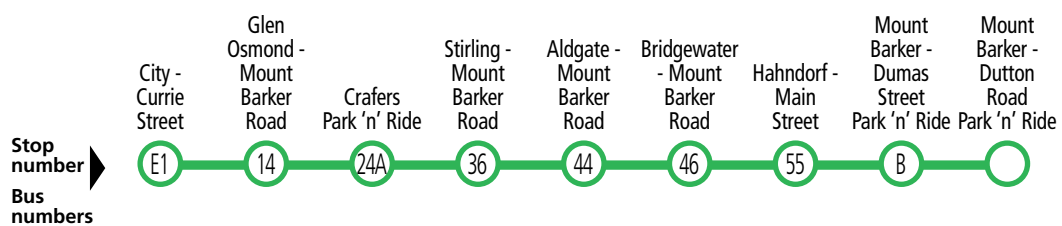

See map for T840 stopping locations.

Services may operate to a different timetable during the Christmas holiday period. Visit the Adelaide Metro website during December and January for full details.

860F, 863, 864 City to Aldgate & Mount Barker

Saturday only

AM	Bus	City - West Terrace	City - Currie Street	Glen Osmond - Mount Barker Road	Crafers Park 'n' Ride	Stirling - Mount Barker Road	Aldgate - Mount Barker Road	Bridgewater - Mount Barker Road	Hahndorf - Main Street	Mount Barker - Dumas Street Park 'n' Ride	Mount Barker - Dutton Road
	864	12.34	12.37	12.55	1.03	1.07	1.12	1.15	1.24	1.36	1.41

Legend

* – Times are approximate only. Bus does not have to wait until this time to depart stop.

Explanations

See map for T843 stopping locations.
 863 and 864 services will detour between Crafers and Stirling via Piccadilly Road and Old Mount Barker Road after 7pm upon request.
 864F buses do not set down between stop K1 Pulteney Street, city and stop 14 Mount Barker Road, Glen Osmond

N864 City to Crafers, Aldgate & Mount Barker

Saturday PM-Sunday AM

AM	Bus	City - Currie Street	Glen Osmond - Mount Barker Road	Crafers Park 'n' Ride	Stirling - Mount Barker Road	Aldgate - Mount Barker Road	Bridgewater - Mount Barker Road	Hahndorf - Main Street	Mount Barker - Dumas Street Park 'n' Ride	Mount Barker - Dutton Road
	N864	1.30	1.45	1.53	1.56	2.02	2.04	2.13	*2.22	2.27
	N864	2.30	2.45	2.53	2.56	3.02	3.04	3.13	*3.22	3.27
	N864	3.45	4.00	4.08	4.11	4.17	4.19	4.28	*4.37	4.42
	N864	4.45	5.00	5.08	5.11	5.17	5.19	5.28	*5.37	5.42