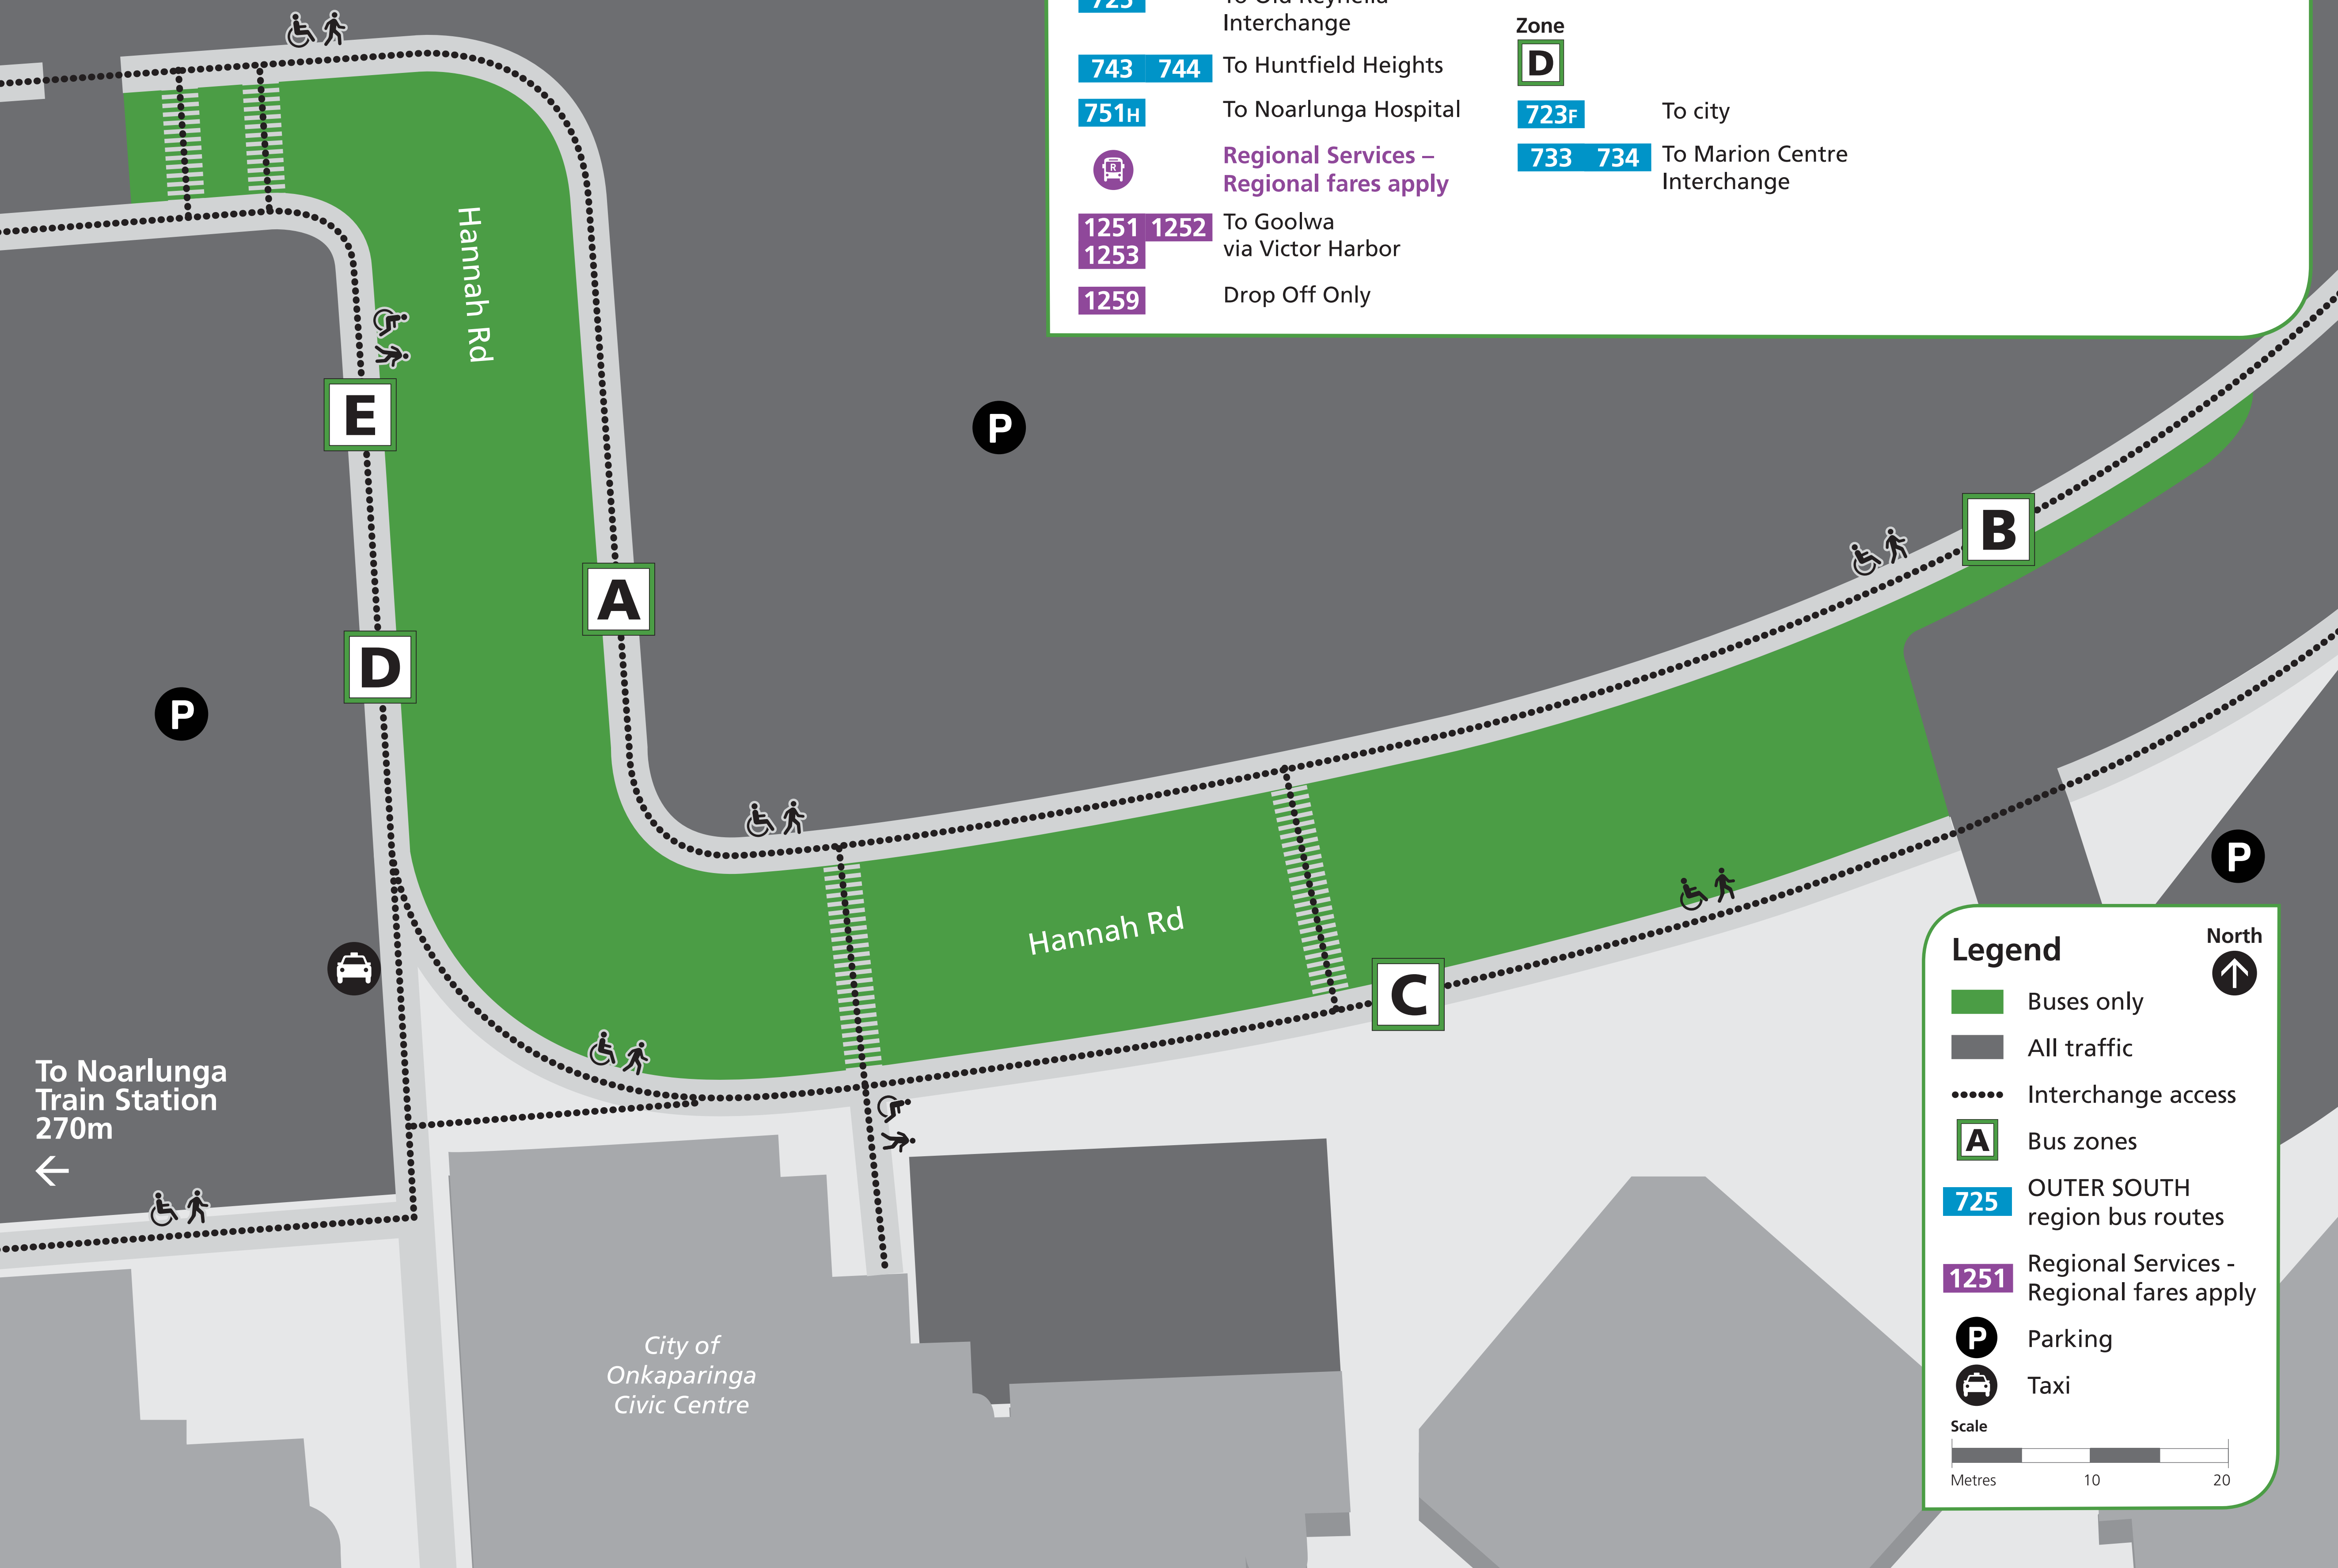

Colonnades Centre Interchange map

Bus zone information

Zone

A

Bus Layover Only

Zone

B

721 T721 To city

722 722x

N721

725 To Old Reynella Interchange

743 744 To Huntfield Heights

751H To Noarlunga Hospital

Regional Services – Regional fares apply

1251 1252 To Goolwa via Victor Harbor

1253 Drop Off Only

Zone

C

N721 To Seaford Centre

Regional Services – Regional fares apply

1251 1252 Drop Off Only

1253

1259 Cape Jervis Ferry Terminal

Zone

D

723F To city

733 734 To Marion Centre Interchange

Zone

E

741 To Maslin Beach

745 747 Seaford circuit loop services

750 To Sellicks Beach

751 To Aldinga

To Noarlunga Train Station 270m
←

City of Onkaparinga Civic Centre

Legend

- Buses only
- All traffic
- Interchange access
- Bus zones
- OUTER SOUTH region bus routes
- Regional Services - Regional fares apply
- Parking
- Taxi

Scale
Metres 10 20