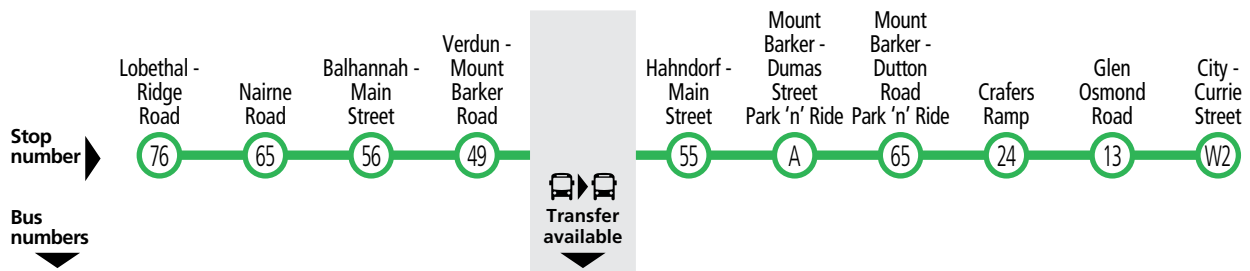

Services may operate to a different timetable during the December to January school holidays. Visit the Adelaide Metro website during this period for full details.

830F, 834, 835, HL1, HL2

Lobethal to Verdun, Mount Barker & city

Also shows routes 834A & 835A

Legend

- Route 830F
- Route 834
- Route 835
- Route HL1
- Route HL2
- 16 Bus stop
- 56 Bus stop relating to timetable
- P-R Convenient transfer point
- P-R Park 'n' Ride
- Train line & station
- Tram line & stop
- + Hospital
- + School
- + Shopping Centre
- + Educational Institution
- + Medical research precinct
- + Adelaide Metro InfoCentre

- ### Street Legend
1. Main St/Torrens Rd
 2. Frick St
 3. Kumnick St

830F, 834A, 835 Lobethal to Verdun, Mount Barker & city

Also shows limited route 801

Monday to Friday

AM	830F	6:37	6:53	7:06	7:16	-	-	-	-	7:26	7:36	8:01
	830F	7:09	7:25	7:38	7:46	-	-	-	-	7:57	8:09	8:40
	835	BS 7:24	S 7:42	S 7:56	S 8:06	-	CS 8:10	*S 8:29	S 8:34	-	-	-
	835	H 7:34	H 7:47	H 7:58	H 8:06	-	H 8:10	H 8:22	H 8:27	-	-	-
	835	BS 7:48	S 8:06	S 8:18	S 8:26	-	S 8:30	*S 8:42	S 8:47	-	-	-
	835	9:21	9:34	9:45	9:51	-	9:55	*10:05	10:10	-	-	-
	835	9:51	10:04	10:15	10:21	-	10:25	*10:35	10:40	-	-	-
	835	10:51	11:04	11:15	11:21	-	11:25	*11:35	11:40	-	-	-
	835	11:51	12:04	12:15	12:21	-	12:25	*12:35	12:40	-	-	-
PM	835	12:51	1:04	1:15	1:21	-	1:25	*1:35	1:40	-	-	-
	835	2:54	3:07	3:18	3:24	-	3:30	*3:41	3:46	-	-	-
	834A	4:55	A 5:06	5:13	5:20	801	-	-	-	5:43	5:53	6:13
	834A	5:55	A 6:06	6:13	6:20	801	-	-	-	6:40	6:50	7:08

Legend

- A** – Time shown is at Stop 65A Onkaparinga Valley Rd, Woodside.
- B** – Bus travels via Charleston.
- C** – Bus diverts via Cornerstone College, omitting Stop 63 Adelaide Rd.
- H** – School holidays only.
- S** – School days only.
- *** – Times are approximate only. Bus does not have to wait until this time to depart stop.