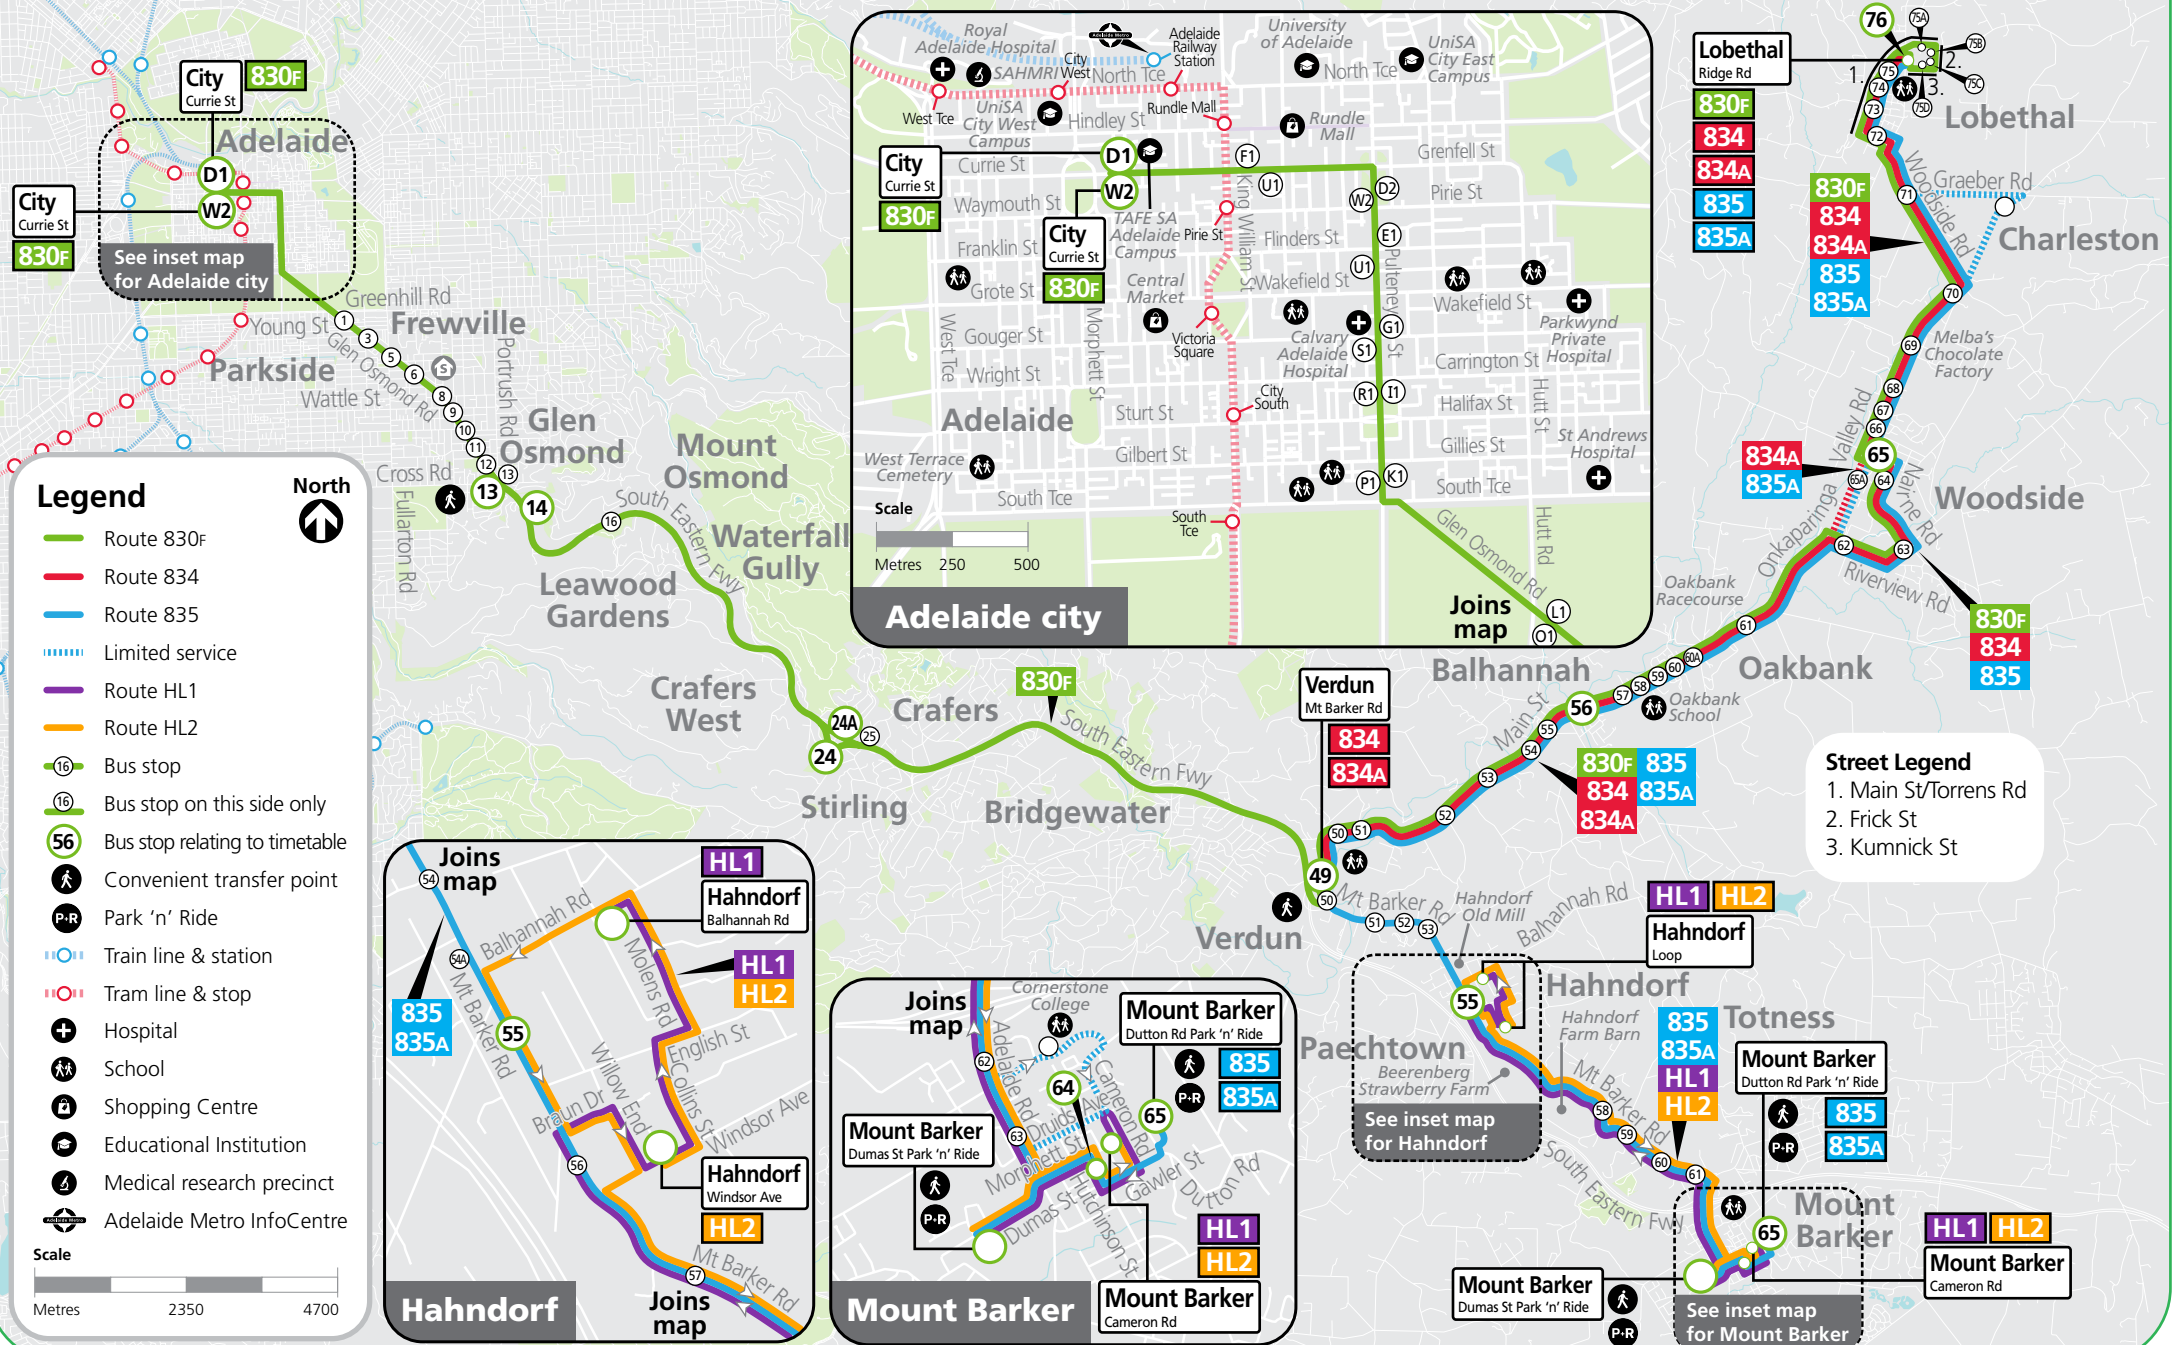

830F, 834, 835, HL1, HL2

Lobethal to Verdun, Mount Barker & city

Also shows routes 834A & 835A

Legend

- Route 830F
- Route 834
- Route 835
- Route HL1
- Route HL2
- 16 Bus stop
- 56 Bus stop relating to timetable
- P-R Convenient transfer point
- P-R Park 'n' Ride
- Train line & station
- Tram line & stop
- + Hospital
- + School
- + Shopping Centre
- + Educational Institution
- + Medical research precinct
- + Adelaide Metro InfoCentre