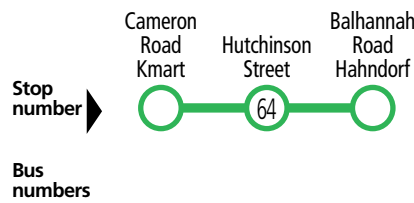

Is someone breaking the law on board?

See it?

REPORT IT!

Fast and anonymous
Your reports help make public transport safer for everyone

adelaidemetro.com.au/incident

Route descriptions

830F **Lobethal to city** via Woodside, Verdun & South Eastern Freeway. Service operates Monday–Friday.

Legend

- A** – Time shown is at Stop 65A Onkaparinga Valley Rd, Woodside.
- B** – Bus travels via Charleston.
- D** – Bus commences at Cornerstone College at 3:28pm.
- H** – School holidays only.
- S** – School days only.

Explanation

830F and 860F buses do not set down between stop K1 Pulteney Street, city and stop 14 Glen Osmond Road, Glen Osmond.

T801 buses service limited stops between stop K1 Pulteney St, city and Stop 14 Glen Osmond Rd, Glen Osmond. Refer to 801-T801-860F-863-T863 timetable for further details

Services may operate to a different timetable during the December to January school holidays. Visit the Adelaide Metro website during this period for full details.

HL1 Mount Barker to Hahndorf

Friday only