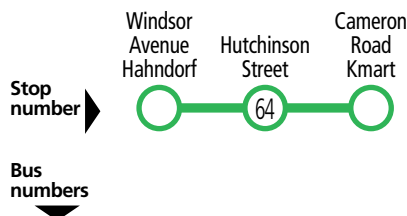

HL2 Hahndorf to Mount Barker

Friday only

AM	HL2	9.30	9.52	10.00

Explanation

When a public holiday falls on a Friday, HL2 services may operate on a different day of the week. Refer to the Adelaide Metro website prior to travel.

Services may operate to a different timetable during the December to January school holidays. Visit the Adelaide Metro website during this period for full details.