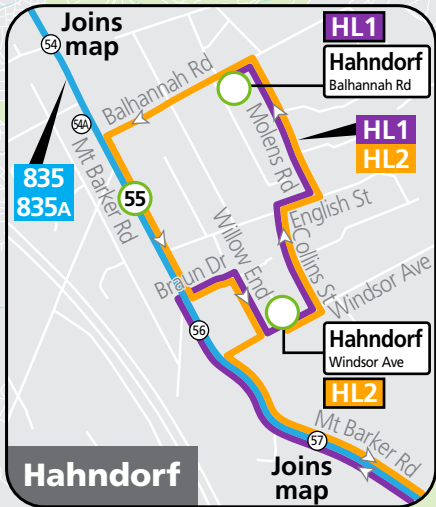

Is someone breaking the law on board?

See it?

REPORT IT!

Fast and anonymous
Your reports help make public transport safer for everyone

adelaidemetro.com.au/incident

Route descriptions

830F **Lobethal to city** via Woodside, Verdun & South Eastern Freeway. Service operates Monday–Friday.

Services may operate to a different timetable during the December to January school holidays. Visit the Adelaide Metro website during this period for full details.

830F, 834, 835, HL1, HL2

Lobethal to Verdun, Mount Barker & city

Also shows routes 834A & 835A

Legend

- Route 830F
- Route 834
- Route 835
- Route HL1
- Route HL2
- 16 Bus stop
- 56 Bus stop relating to timetable
- P-R Convenient transfer point
- P-R Park 'n' Ride
- Train line & station
- Tram line & stop
- + Hospital
- + School
- + Shopping Centre
- + Educational Institution
- + Medical research precinct
- + Adelaide Metro InfoCentre

- ### Street Legend
1. Main St/Torrens Rd
 2. Frick St
 3. Kumnick St

830F, 834A, 835 Lobethal to Verdun, Mount Barker & city

Also shows limited route 801

Monday to Friday

AM	830F	6:37	6:53	7:06	7:16	-	-	-	-	7:26	7:36	8:01
	830F	7:09	7:25	7:38	7:46	-	-	-	-	7:57	8:09	8:40
	835	BS 7:24	S 7:42	S 7:56	S 8:06	-	CS 8:10	*S 8:29	S 8:34	-	-	-
	835	H 7:34	H 7:47	H 7:58	H 8:06	-	H 8:10	H 8:22	H 8:27	-	-	-
	835	BS 7:48	S 8:06	S 8:18	S 8:26	-	S 8:30	*S 8:42	S 8:47	-	-	-
	835	9:21	9:34	9:45	9:51	-	9:55	*10:05	10:10	-	-	-
	835	9:51	10:04	10:15	10:21	-	10:25	*10:35	10:40	-	-	-
	835	10:51	11:04	11:15	11:21	-	11:25	*11:35	11:40	-	-	-
	835	11:51	12:04	12:15	12:21	-	12:25	*12:35	12:40	-	-	-
PM	835	12:51	1:04	1:15	1:21	-	1:25	*1:35	1:40	-	-	-
	835	2:54	3:07	3:18	3:24	-	3:30	*3:41	3:46	-	-	-
	834A	4:55	A 5:06	5:13	5:20	801	-	-	-	5:43	5:53	6:13
	834A	5:55	A 6:06	6:13	6:20	801	-	-	-	6:40	6:50	7:08