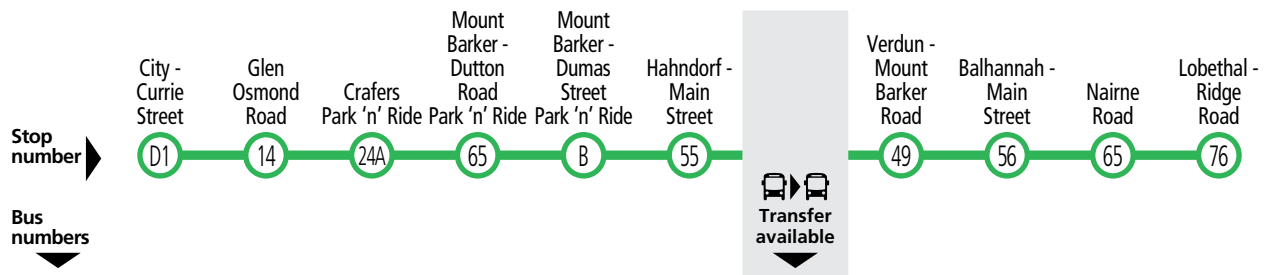

Explanation

830F buses do not pick up between stop 13 Glen Osmond Road, Glen Osmond and stop P1 Pulteney Street, city unless passengers are alighting.

Services may operate to a different timetable during the December to January school holidays. Visit the Adelaide Metro website during this period for full details.

HL2 Hahndorf to Mount Barker

Friday only

AM	HL2	9.30	9.52	10.00
----	------------	------	------	-------

Explanation

When a public holiday falls on a Friday, HL2 services may operate on a different day of the week. Refer to the Adelaide Metro website prior to travel.

Services may operate to a different timetable during the December to January school holidays. Visit the Adelaide Metro website during this period for full details.

830F, 834, 835 City, Mount Barker & Verdun to Lobethal

Also shows routes 834A, 835A & limited routes T801 and 860F

Monday to Friday

AM	835A	-	-	-	8:08	8:12	8:25	-	8:29	8:37	A8:44	8:57
	835	-	-	-	9:01	9:05	9:16	-	9:21	9:28	9:39	9:51
	835	-	-	-	10:01	10:05	10:16	-	10:21	10:28	10:39	10:51
	835	-	-	-	11:01	11:05	11:16	-	11:21	11:28	11:39	11:51
PM	835	-	-	-	12:01	12:05	12:16	-	12:21	12:28	12:39	12:51
	835	-	-	-	2:04	2:08	2:19	-	2:24	2:31	2:42	2:54
	835	-	-	-	H3:33	H3:38	H3:51	-	H3:55	H4:03	H4:16	H4:29
	835	-	-	-	-	DS3:38	S3:51	-	S3:55	S4:03	BS4:16	S4:33
	T801	3:18	3:43	3:52	-	-	-	834A	4:22	4:28	A4:35	4:48
	860F	4:10	4:38	4:47	-	-	-	834	5:02	5:08	5:18	5:30
	860F	4:50	5:21	5:30	-	-	-	834	5:45	5:51	6:01	6:13
	830F	5:18	5:53	6:02	-	-	-	-	6:12	6:19	6:30	6:44
	860F	6:10	6:32	6:41	-	-	-	834	6:55	7:00	7:10	7:22