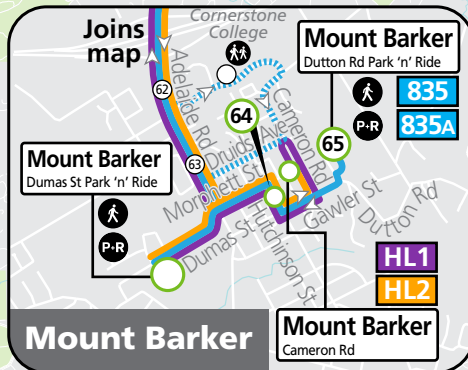

Is someone breaking the law on board?

See it?

REPORT IT!

Fast and anonymous
Your reports help make public transport safer for everyone

adelaidemetro.com.au/incident

Route descriptions

830F **Lobethal to city** via Woodside, Verdun & South Eastern Freeway. Service operates Monday–Friday.

Services may operate to a different timetable during the December to January school holidays. Visit the Adelaide Metro website during this period for full details.

830F, 834, 835, HL1, HL2

Lobethal to Verdun, Mount Barker & city

Also shows routes 834A & 835A

Legend

- Route 830F
- Route 834
- Route 835
- Route HL1
- Route HL2
- 16 Bus stop
- 56 Bus stop relating to timetable
- P-R Convenient transfer point
- P-R Park 'n' Ride
- Train line & station
- Tram line & stop
- + Hospital
- + School
- + Shopping Centre
- + Educational Institution
- + Medical research precinct
- + Adelaide Metro InfoCentre

- ### Street Legend
1. Main St/Torrens Rd
 2. Frick St
 3. Kumnick St

830F, 834A, 835 Lobethal to Verdun, Mount Barker & city

Also shows limited route 801

Monday to Friday

AM	830F	6:37	6:53	7:06	7:16	-	-	-	-	7:26	7:36	8:01
	830F	7:09	7:25	7:38	7:46	-	-	-	-	7:57	8:09	8:40
	835	BS 7:24	S 7:42	S 7:56	S 8:06	-	CS 8:10	*S 8:29	S 8:34	-	-	-
	835	H 7:34	H 7:47	H 7:58	H 8:06	-	H 8:10	H 8:22	H 8:27	-	-	-
	835	BS 7:48	S 8:06	S 8:18	S 8:26	-	S 8:30	*S 8:42	S 8:47	-	-	-
	835	9:21	9:34	9:45	9:51	-	9:55	*10:05	10:10	-	-	-
	835	9:51	10:04	10:15	10:21	-	10:25	*10:35	10:40	-	-	-
	835	10:51	11:04	11:15	11:21	-	11:25	*11:35	11:40	-	-	-
	835	11:51	12:04	12:15	12:21	-	12:25	*12:35	12:40	-	-	-
PM	835	12:51	1:04	1:15	1:21	-	1:25	*1:35	1:40	-	-	-
	835	2:54	3:07	3:18	3:24	-	3:30	*3:41	3:46	-	-	-
	834A	4:55	A 5:06	5:13	5:20	801	-	-	-	5:43	5:53	6:13
	834A	5:55	A 6:06	6:13	6:20	801	-	-	-	6:40	6:50	7:08