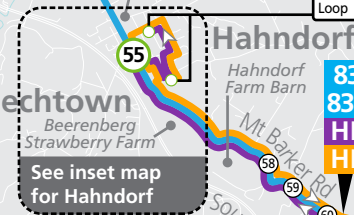

Is someone breaking the law on board?

See it?

REPORT IT!

Fast and anonymous
Your reports help make public transport safer for everyone

adelaidemetro.com.au/incident

Route descriptions

830F **Lobethal to city** via Woodside, Verdun & South Eastern Freeway. Service operates Monday–Friday.

Services may operate to a different timetable during the December to January school holidays. Visit the Adelaide Metro website during this period for full details.

830F, 834, 835, HL1, HL2

Lobethal to Verdun, Mount Barker & city

Also shows routes 834A & 835A

Legend

- Route 830F
- Route 834
- Route 835
- Route HL1
- Route HL2
- 16 Bus stop
- 56 Bus stop relating to timetable
- P-R Convenient transfer point
- P-R Park 'n' Ride
- Train line & station
- Tram line & stop
- + Hospital
- + School
- + Shopping Centre
- + Educational Institution
- + Medical research precinct
- + Adelaide Metro InfoCentre

- ### Street Legend
1. Main St/Torrens Rd
 2. Frick St
 3. Kumnick St

830F, 834A, 835 Lobethal to Verdun, Mount Barker & city

Also shows limited route 801

Monday to Friday

AM	830F	6:37	6:53	7:06	7:16	-	-	-	-	7:26	7:36	8:01
	830F	7:09	7:25	7:38	7:46	-	-	-	-	7:57	8:09	8:40
	835	BS 7:24	S 7:42	S 7:56	S 8:06	-	CS 8:10	*S 8:29	S 8:34	-	-	-
	835	H 7:34	H 7:47	H 7:58	H 8:06	-	H 8:10	H 8:22	H 8:27	-	-	-
	835	BS 7:48	S 8:06	S 8:18	S 8:26	-	S 8:30	*S 8:42	S 8:47	-	-	-
	835	9:21	9:34	9:45	9:51	-	9:55	*10:05	10:10	-	-	-
	835	9:51	10:04	10:15	10:21	-	10:25	*10:35	10:40	-	-	-
	835	10:51	11:04	11:15	11:21	-	11:25	*11:35	11:40	-	-	-
	835	11:51	12:04	12:15	12:21	-	12:25	*12:35	12:40	-	-	-
PM	835	12:51	1:04	1:15	1:21	-	1:25	*1:35	1:40	-	-	-
	835	2:54	3:07	3:18	3:24	-	3:30	*3:41	3:46	-	-	-
	834A	4:55	A 5:06	5:13	5:20	801	-	-	-	5:43	5:53	6:13
	834A	5:55	A 6:06	6:13	6:20	801	-	-	-	6:40	6:50	7:08