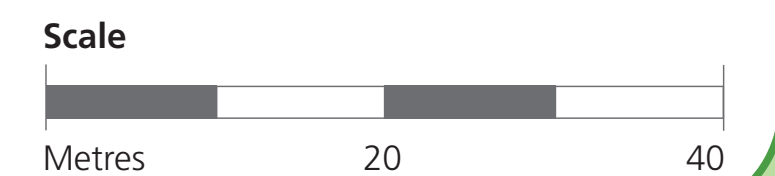

Klemzig Interchange map

Legend

North

- Buses only
- All traffic
- Interchange access
- A O-Bahn bus zones
- 17 Bus stop
- 500 OUTER NORTH EAST region routes
- 300 NORTH SOUTH region routes
- 281 EAST WEST region routes
- Real-Time arrivals display
- Accessible toilet
- P+R Park 'n' Ride
- Bike cage
- Bike locker