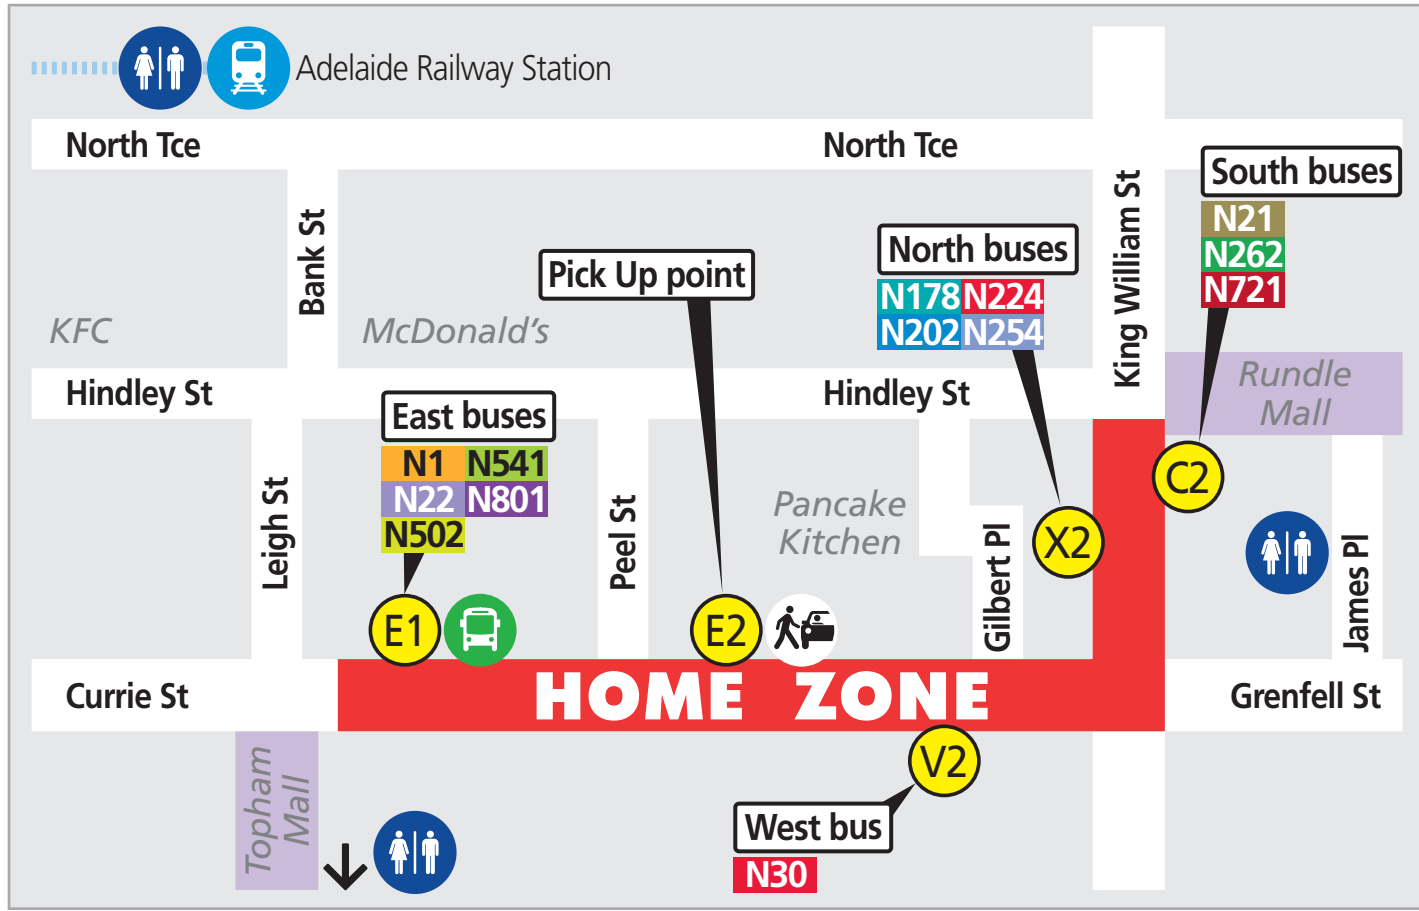

## After Midnight buses

- East**
  - E1 Currie Street**
- N1** to Golden Grove via O-Bahn
- N22** to Wattle Park
- N502** to Salisbury
- N541** to Fairview Park via O-Bahn
- N801** to Mount Barker
- West**
  - V2 Currie Street**
- N30** to West Lakes
- North**
  - X2 King William Street**
- N178** to Newton
- N202** to Ingle Farm
- N224** to Gawler via Elizabeth
- N254** to Semaphore via Arndale
- South**
  - C2 King William Street**
- N21** to Aberfoyle Hub via Marion
- N262** to Marion
- N721** to Seaford via Noarlunga

**Pick Up point**  
**E2 Currie Street**