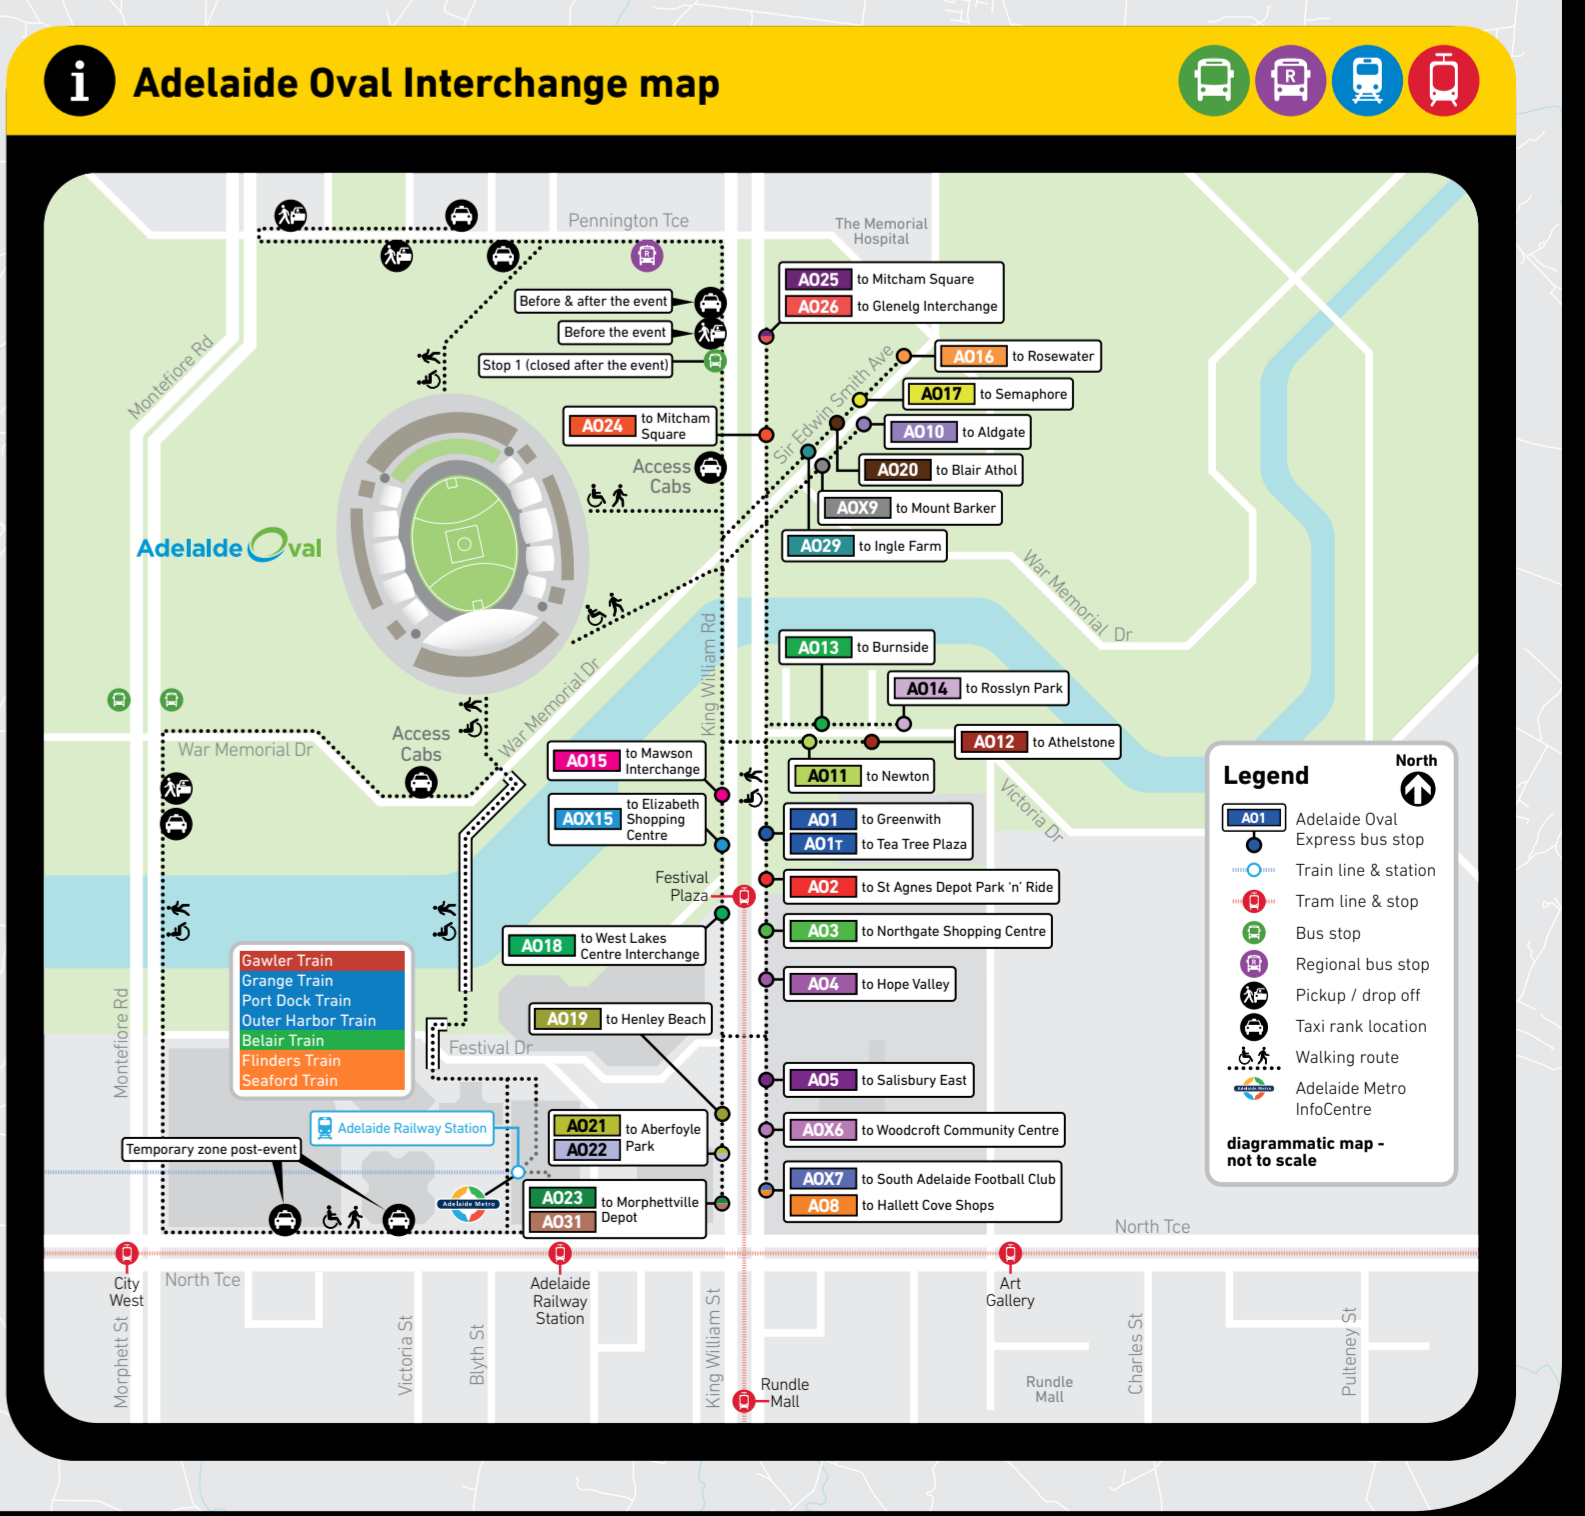

Adelaide Oval Network Map

March 2025

1300 311 108

facebook.com/AdIMetro

adelaidemetro.com.au

@AdelaideMetroSA