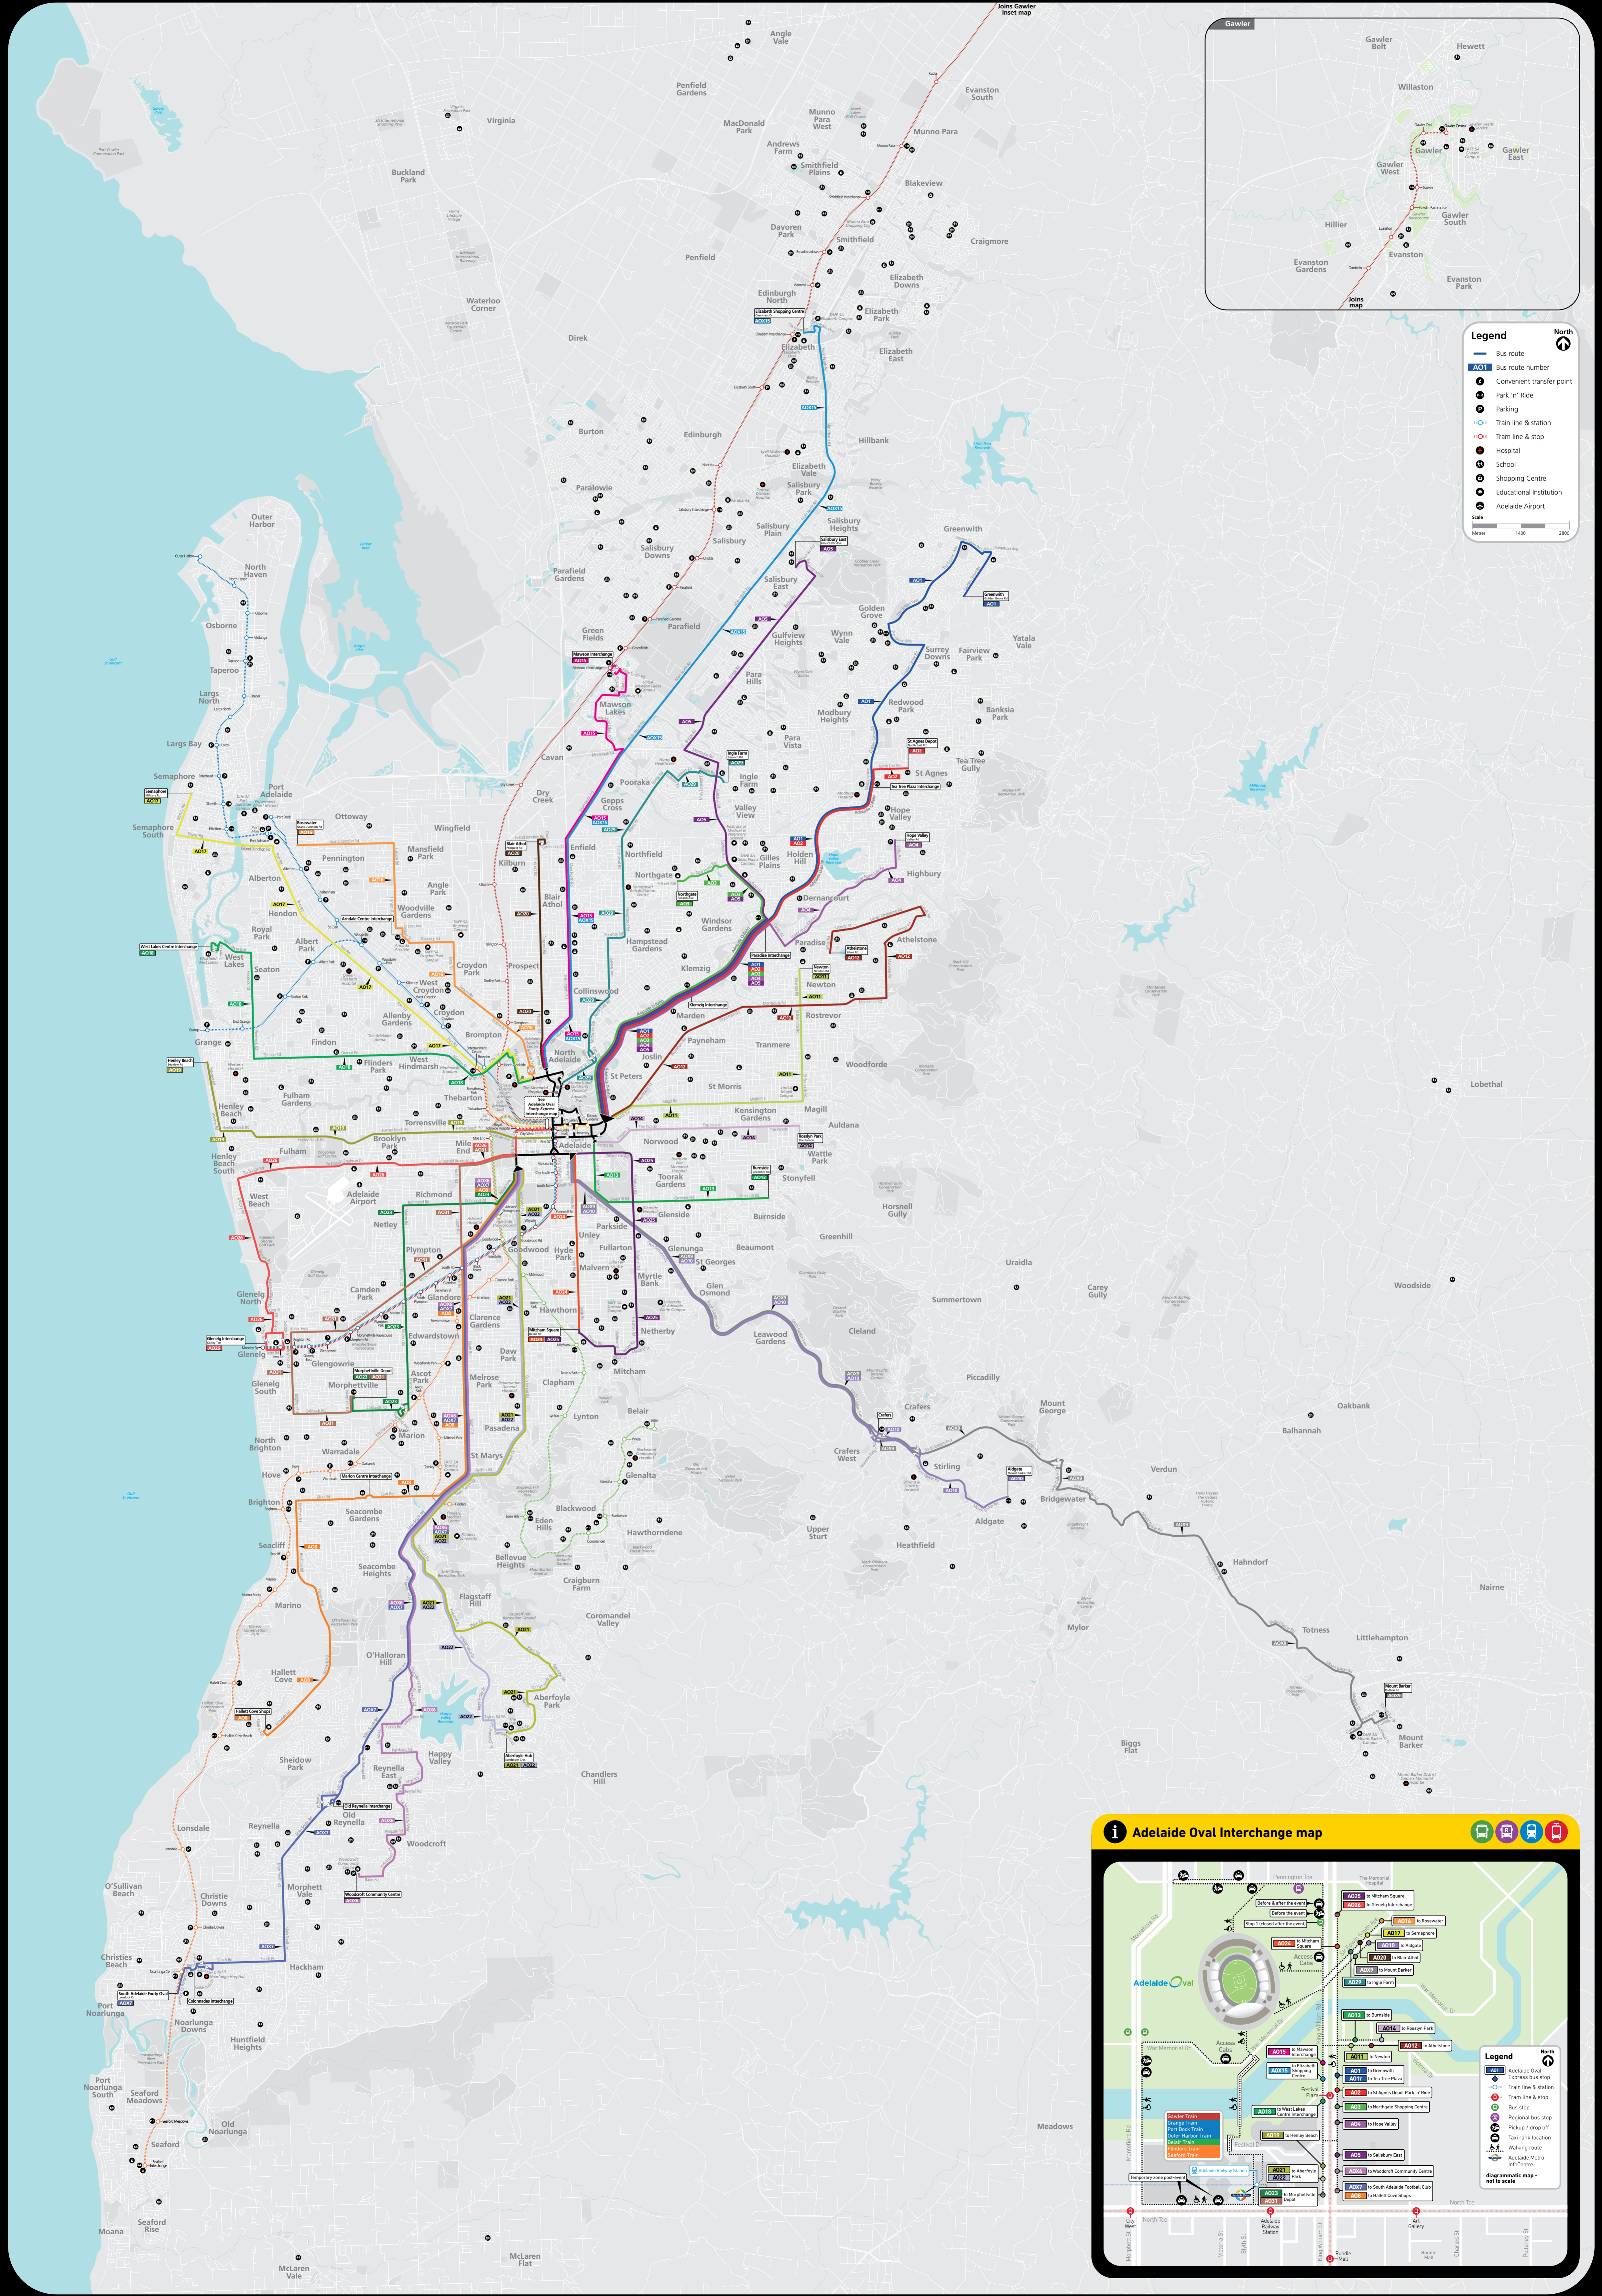

Adelaide Oval Network Map

March 2025

1300 311 108

facebook.com/AdIMetro

adelaidemetro.com.au

@AdelaideMetroSA