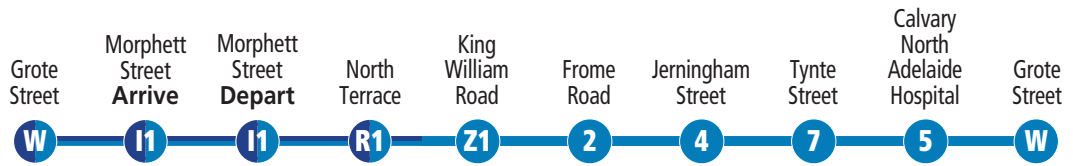

### Royal Adelaide Hospital and medical precinct

The Royal Adelaide Hospital is located at the corner of North Terrace and West Terrace, at the western end of the city. Also located in this precinct is the South Australian Health and Medical Research Institute and Adelaide Dental Hospital.

### Central Market and Chinatown

Located in the city's premier food district, Chinatown sits between Gouger and Grote Streets, next to the Adelaide Central Market, which supplies a diverse range of fresh produce to the precinct's restaurants, kitchens and food courts.

### Friday only

PM	98A	7:45	7:49	7:53	8:05	-	8:11	8:15	8:19	8:24	8:29	8:45
	98A	8:15	8:19	8:23	8:35	-	8:41	8:45	8:49	8:54	8:59	9:15
	98A	8:45	8:49	8:53	9:05	-	9:11	9:15	9:19	9:24	9:29	9:45
	98A	9:15	9:19	9:23	9:35	-	9:41	9:45	9:49	9:54	9:59	10:15

## CITY NORTH ADELAIDE