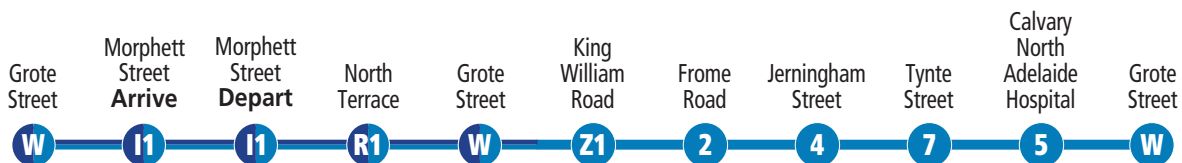

98A

99A

Anti-clockwise service

CITY

NORTH ADELAIDE

Monday to Friday

		Grote Street	Morphett Street Arrive	Morphett Street Depart	North Terrace	Grote Street	King William Road	Frome Road	Jerningham Street	Tynte Street	Calvary North Adelaide Hospital	Grote Street	
AM	98A	6:45	6:49	6:53	7:05	-	7:11	7:15	7:19	7:24	7:29	7:45	
	98A	7:45	7:49	7:53	8:05	-	8:11	8:15	8:19	8:24	8:29	8:45	
	98A	8:15	8:19	8:23	8:35	-	8:41	8:45	8:49	8:54	8:59	9:15	
	99A	8:30	8:34	8:38	8:50	9:00	-	-	-	-	-	-	
	98A	8:45	8:49	8:53	9:05	-	9:11	9:15	9:19	9:24	9:29	9:45	
	99A	9:00	9:04	9:08	9:20	9:30	-	-	-	-	-	-	
	98A	9:15	9:19	9:23	9:35	-	9:41	9:45	9:49	9:54	9:59	10:15	
	99A	9:30	9:34	9:38	9:50	10:00	-	-	-	-	-	-	
	98A	9:45	9:49	9:53	10:05	-	10:11	10:15	10:19	10:24	10:29	10:45	
	99A	10:00	10:04	10:08	10:20	10:30	-	-	-	-	-	-	
	98A	10:15	10:19	10:23	10:35	-	10:41	10:45	10:49	10:54	10:59	11:15	
	99A	10:30	10:34	10:38	10:50	11:00	-	-	-	-	-	-	
	98A	10:45	10:49	10:53	11:05	-	11:11	11:15	11:19	11:24	11:29	11:45	
	99A	11:00	11:04	11:08	11:20	11:30	-	-	-	-	-	-	
	98A	11:15	11:19	11:23	11:35	-	11:41	11:45	11:49	11:54	11:59	12:15	
	99A	11:30	11:34	11:38	11:50	12:00	-	-	-	-	-	-	
	PM	98A	11:45	11:49	11:53	12:05	-	12:11	12:15	12:19	12:24	12:29	12:45
		99A	12:00	12:04	12:08	12:20	12:30	-	-	-	-	-	-
		98A	12:15	12:19	12:23	12:35	-	12:41	12:45	12:49	12:54	12:59	1:15
		99A	12:30	12:34	12:38	12:50	1:00	-	-	-	-	-	-
98A		12:45	12:49	12:53	1:05	-	1:11	1:15	1:19	1:24	1:29	1:45	
99A		1:00	1:04	1:08	1:20	1:30	-	-	-	-	-	-	
98A		1:15	1:19	1:23	1:35	-	1:41	1:45	1:49	1:54	1:59	2:15	
99A		1:30	1:34	1:38	1:50	2:00	-	-	-	-	-	-	
98A		1:45	1:49	1:53	2:05	-	2:11	2:15	2:19	2:24	2:29	2:45	
99A		2:00	2:04	2:08	2:20	2:30	-	-	-	-	-	-	
98A		2:15	2:19	2:23	2:35	-	2:41	2:45	2:49	2:54	2:59	3:15	
99A		2:30	2:34	2:38	2:50	3:00	-	-	-	-	-	-	
98A		2:45	2:49	2:53	3:05	-	3:11	3:15	3:19	3:24	3:29	3:45	
99A		3:00	3:04	3:08	3:20	3:30	-	-	-	-	-	-	
98A		3:15	3:19	3:23	3:35	-	3:41	3:45	3:49	3:54	3:59	4:15	
99A		3:30	3:34	3:38	3:50	4:00	-	-	-	-	-	-	
98A		3:45	3:49	3:53	4:05	-	4:11	4:15	4:19	4:24	4:29	4:45	
99A		4:00	4:04	4:08	4:20	4:30	-	-	-	-	-	-	
98A		4:15	4:19	4:23	4:35	-	4:41	4:45	4:49	4:54	4:59	5:15	
99A		4:30	4:34	4:38	4:50	5:00	-	-	-	-	-	-	
98A	4:45	4:49	4:53	5:05	-	5:11	5:15	5:19	5:24	5:29	5:45		
99A	5:00	5:04	5:08	5:20	5:30	-	-	-	-	-	-		
98A	5:15	5:19	5:23	5:35	-	5:41	5:45	5:49	5:54	5:59	6:15		
99A	5:30	5:34	5:38	5:50	6:00	-	-	-	-	-	-		
98A	5:45	5:49	5:53	6:05	-	6:11	6:15	6:19	6:24	6:29	6:45		
99A	6:00	6:04	6:08	6:20	6:30	-	-	-	-	-	-		
98A	6:15	6:19	6:23	6:35	-	6:41	6:45	6:49	6:54	6:59	7:15		
99A	6:30	6:34	6:38	6:50	7:00	-	-	-	-	-	-		
98A	6:45	6:49	6:53	7:05	-	7:11	7:15	7:19	7:24	7:29	7:45		
99A	7:00	7:04	7:08	7:20	7:30	-	-	-	-	-	-		
98A	7:15	7:19	7:23	7:35	-	7:41	7:45	7:49	7:54	7:59	8:15		

Friday only

PM	98A	7:45	7:49	7:53	8:05	-	8:11	8:15	8:19	8:24	8:29	8:45
	98A	8:15	8:19	8:23	8:35	-	8:41	8:45	8:49	8:54	8:59	9:15
	98A	8:45	8:49	8:53	9:05	-	9:11	9:15	9:19	9:24	9:29	9:45
	98A	9:15	9:19	9:23	9:35	-	9:41	9:45	9:49	9:54	9:59	10:15

All services are wheelchair accessible