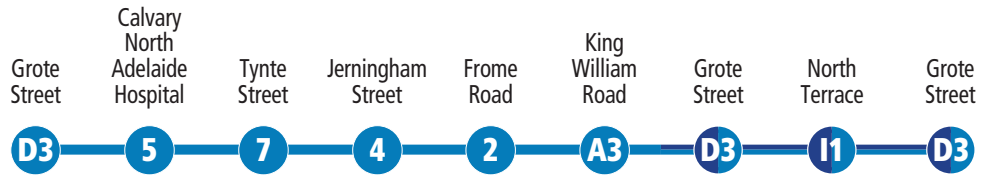

98c

99c

Clockwise service

NORTH ADELAIDE CITY

Monday to Friday

		Grote Street	Calvary North Adelaide Hospital	Tynte Street	Jerningham Street	Frome Road	King William Road	Grote Street	North Terrace	Grote Street
AM	98c	7:00	7:14	7:20	7:25	7:28	7:34	-	7:40	7:56
	99c	-	-	-	-	-	-	8:15	8:25	8:41
	98c	8:00	8:14	8:20	8:25	8:28	8:34	-	8:40	8:56
	99c	-	-	-	-	-	-	8:45	8:55	9:11
	98c	8:30	8:44	8:50	8:55	8:58	9:04	-	9:10	9:26
	99c	-	-	-	-	-	-	9:15	9:25	9:41
	98c	9:00	9:14	9:20	9:25	9:28	9:34	-	9:40	9:56
	99c	-	-	-	-	-	-	9:45	9:55	10:11
	98c	9:30	9:44	9:50	9:55	9:58	10:04	-	10:10	10:26
	99c	-	-	-	-	-	-	10:15	10:25	10:41
	98c	10:00	10:14	10:20	10:25	10:28	10:34	-	10:40	10:56
	99c	-	-	-	-	-	-	10:45	10:55	11:11
	98c	10:30	10:44	10:50	10:55	10:58	11:04	-	11:10	11:26
	99c	-	-	-	-	-	-	11:15	11:25	11:41
	98c	11:00	11:14	11:20	11:25	11:28	11:34	-	11:40	11:56
	99c	-	-	-	-	-	-	11:45	11:55	12:11
PM	98c	11:30	11:44	11:50	11:55	11:58	12:04	-	12:10	12:26
	99c	-	-	-	-	-	-	12:15	12:25	12:41
	98c	12:00	12:14	12:20	12:25	12:28	12:34	-	12:40	12:56
	99c	-	-	-	-	-	-	12:45	12:55	1:11
	98c	12:30	12:44	12:50	12:55	12:58	1:04	-	1:10	1:26
	99c	-	-	-	-	-	-	1:15	1:25	1:41
	98c	1:00	1:14	1:20	1:25	1:28	1:34	-	1:40	1:56
	99c	-	-	-	-	-	-	1:45	1:55	2:11
	98c	1:30	1:44	1:50	1:55	1:58	2:04	-	2:10	2:26
	99c	-	-	-	-	-	-	2:15	2:25	2:41
	98c	2:00	2:14	2:20	2:25	2:28	2:34	-	2:40	2:56
	99c	-	-	-	-	-	-	2:45	2:55	3:11
	98c	2:30	2:44	2:50	2:55	2:58	3:04	-	3:10	3:26
	99c	-	-	-	-	-	-	3:15	3:25	3:41
	98c	3:00	3:14	3:20	3:25	3:28	3:34	-	3:40	3:56
	99c	-	-	-	-	-	-	3:45	3:55	4:11
	98c	3:30	3:44	3:50	3:55	3:58	4:04	-	4:10	4:26
	99c	-	-	-	-	-	-	4:15	4:25	4:41
	98c	4:00	4:14	4:20	4:25	4:28	4:34	-	4:40	4:56
	99c	-	-	-	-	-	-	4:45	4:55	5:11
	98c	4:30	4:44	4:50	4:55	4:58	5:04	-	5:10	5:26
	99c	-	-	-	-	-	-	5:15	5:25	5:41
	98c	5:00	5:14	5:20	5:25	5:28	5:34	-	5:40	5:56
	99c	-	-	-	-	-	-	5:45	5:55	6:11
	98c	5:30	5:44	5:50	5:55	5:58	6:04	-	6:10	6:26
	99c	-	-	-	-	-	-	6:15	6:25	6:41
	98c	6:00	6:14	6:20	6:25	6:28	6:34	-	6:40	6:56
	99c	-	-	-	-	-	-	6:45	6:55	7:11
	98c	6:30	6:44	6:50	6:55	6:58	7:04	-	7:10	7:26
	99c	-	-	-	-	-	-	7:15	7:25	7:41
	98c	7:00	7:14	7:20	7:25	7:28	7:34	-	7:40	7:56

Friday only

PM	98c	7:30	7:44	7:50	7:55	7:58	8:04	-	8:10	8:26
	98c	8:00	8:14	8:20	8:25	8:28	8:34	-	8:40	8:56
	98c	8:30	8:44	8:50	8:55	8:58	9:04	-	9:10	9:26
	98c	9:00	9:14	9:20	9:25	9:28	9:34	-	9:40	9:56

All services are wheelchair accessible