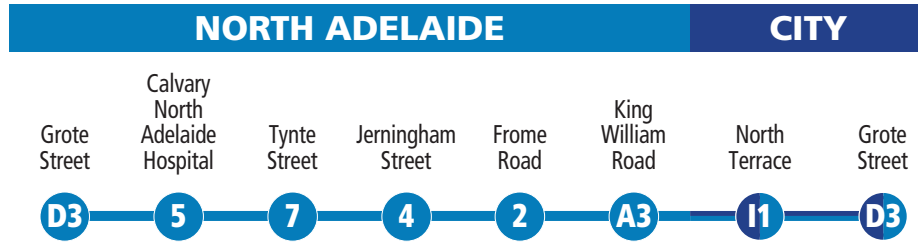

# CITY & NORTH ADELAIDE MAP

**ADELAIDE O-BAHN**  
Catch fast and frequent services to and from the City at any O-Bahn Interchange.

### NORTH ADELAIDE CITY

### Friday only

PM	98c	7:30	7:44	7:50	7:55	7:58	8:04	-	8:10	8:26
	98c	8:00	8:14	8:20	8:25	8:28	8:34	-	8:40	8:56
	98c	8:30	8:44	8:50	8:55	8:58	9:04	-	9:10	9:26
	98c	9:00	9:14	9:20	9:25	9:28	9:34	-	9:40	9:56

# 98c Clockwise service