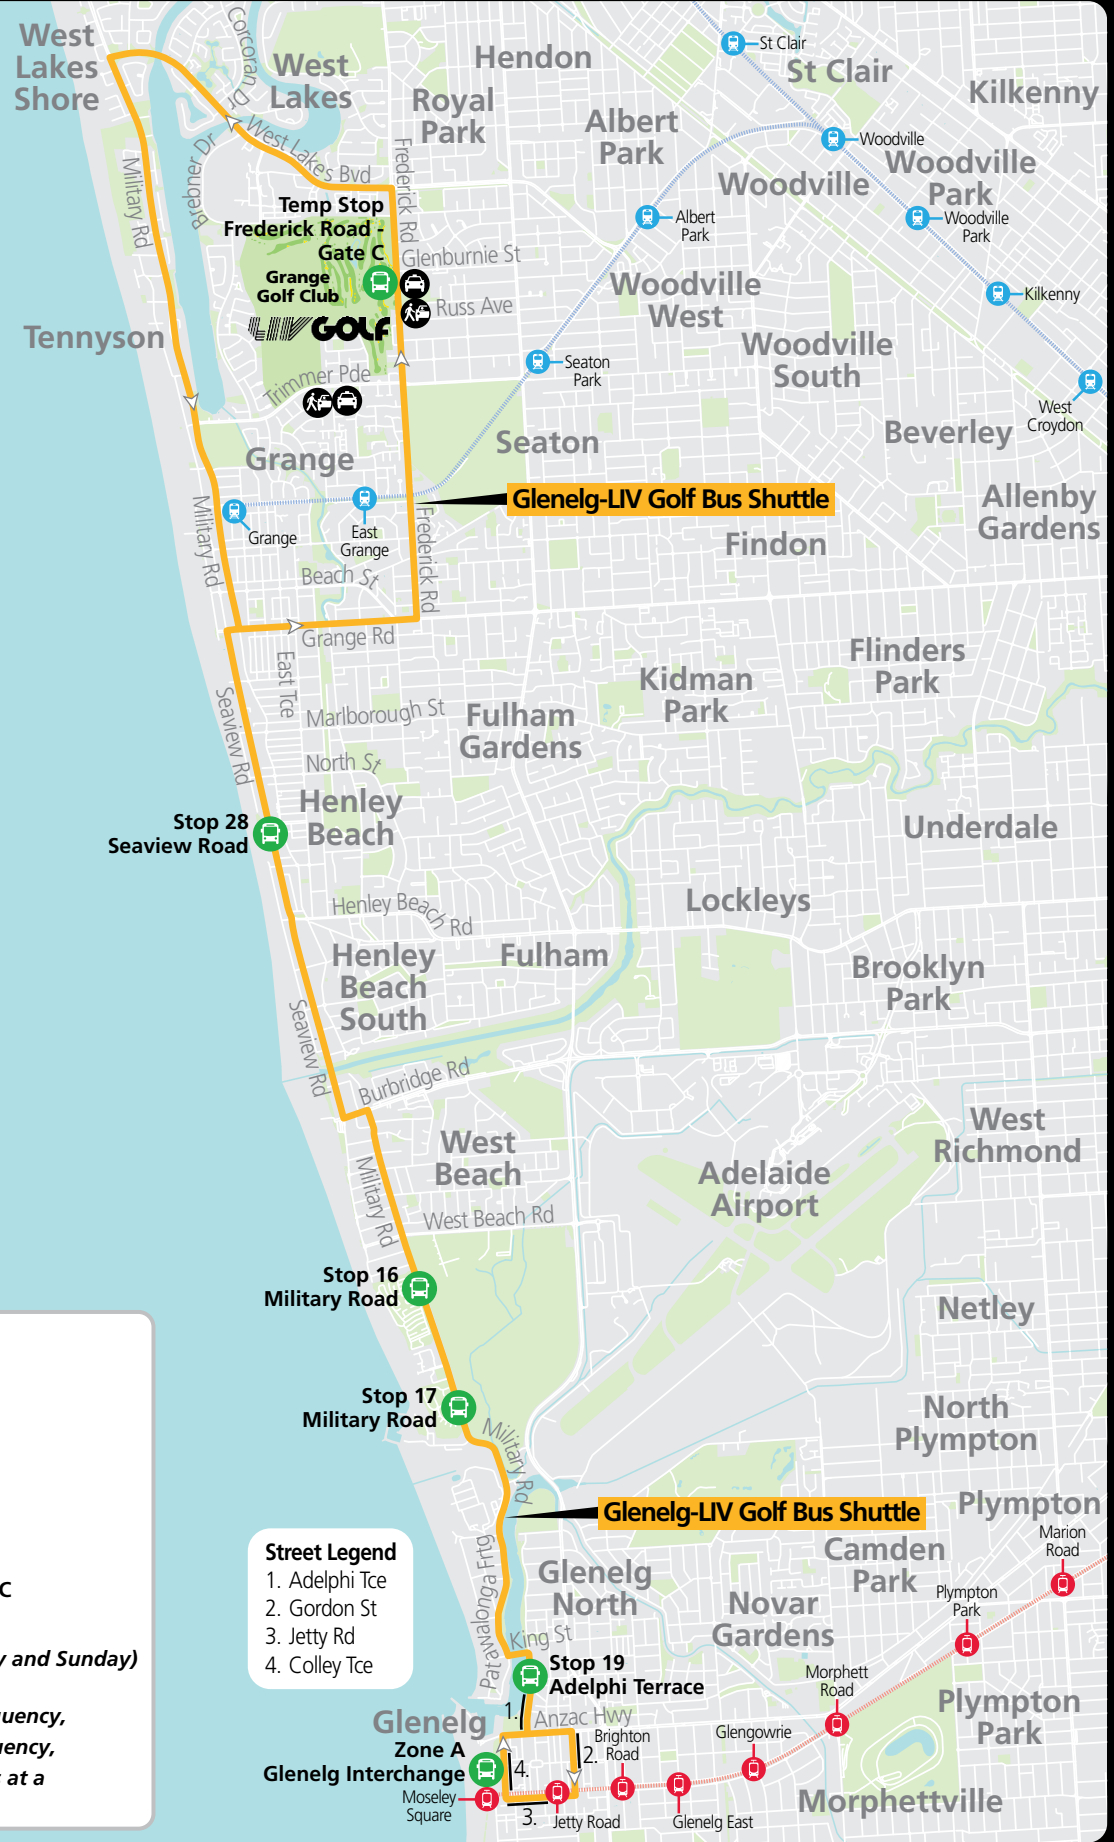

### Legend

- Glenelg-LIV Golf Bus Shuttle
- Bus stop (see below)
- Train line & station
- Tram line & stop
- Passenger loading
- Taxi

### Bus stops

- Zone A Glenelg Interchange
- Stop 19 Adelphi Terrace
- Stop 17 Military Road
- Stop 16 Military Road
- Stop 28 Seaview Road
- Temp Stop Frederick Road - Gate C

### Glenelg-LIV bus shuttle:

9:30 am (Friday) or 8:30 am (Saturday and Sunday) to 11:30 am at a high frequency,  
 11:30 am to 2:00 pm at a 30-min frequency,  
 2:00 pm to 4:00 pm at a 15-min frequency,  
 4:00 pm until the end of the concerts at a high frequency.

### Street Legend

1. Adelphi Tce
2. Gordon St
3. Jetty Rd
4. Colley Tce