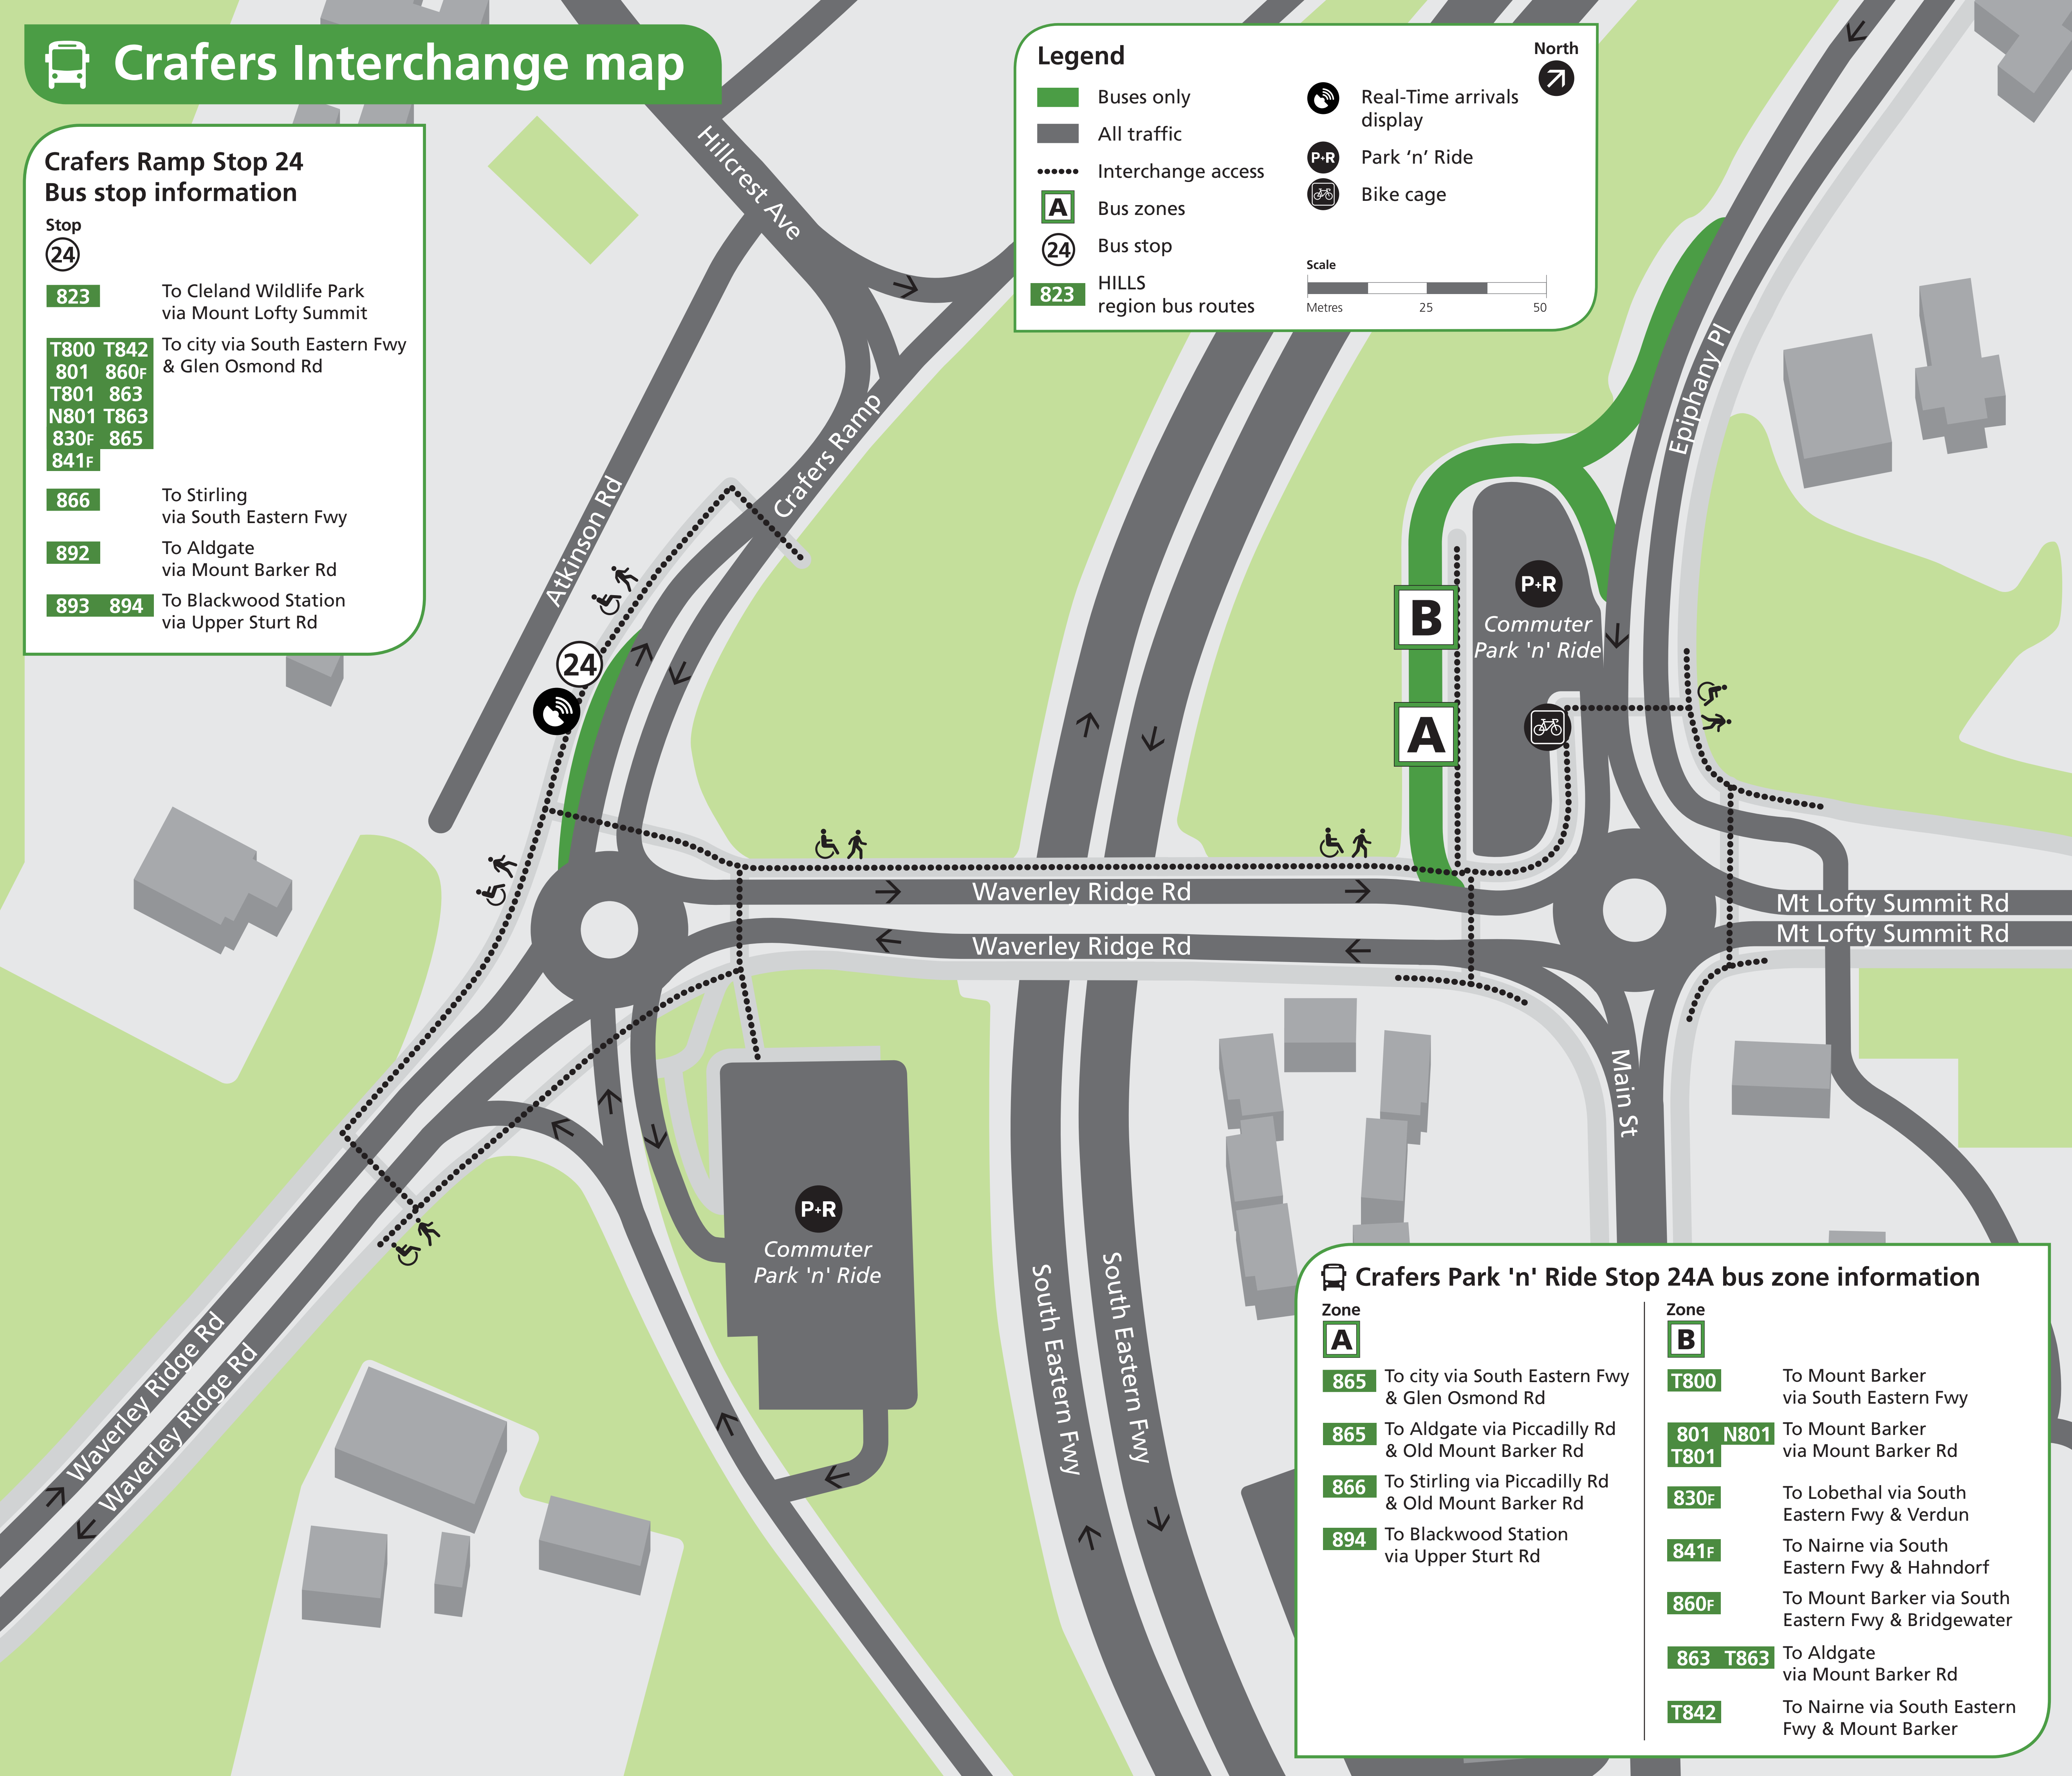

Crafers Interchange map

Crafers Ramp Stop 24 Bus stop information

- Stop **24**
- 823** To Cleland Wildlife Park via Mount Lofty Summit
 - T800 T842** To city via South Eastern Fwy & Glen Osmond Rd
 - 801 860F**
 - T801 863**
 - N801 T863**
 - 830F 865**
 - 841F**
 - 866** To Stirling via South Eastern Fwy
 - 892** To Aldgate via Mount Barker Rd
 - 893 894** To Blackwood Station via Upper Sturt Rd

Legend

- Buses only
- All traffic
- Interchange access
- A Bus zones
- 24 Bus stop
- 823 HILLS region bus routes
- P+R Park 'n' Ride
- B Bus zones
- A Bus zones
- 823 HILLS region bus routes

Real-Time arrivals display

Park 'n' Ride

Bike cage

North

Scale

Metres 25 50

Crafers Park 'n' Ride Stop 24A bus zone information

Zone	Route	Destination
A	865	To city via South Eastern Fwy & Glen Osmond Rd
	865	To Aldgate via Piccadilly Rd & Old Mount Barker Rd
	866	To Stirling via Piccadilly Rd & Old Mount Barker Rd
	894	To Blackwood Station via Upper Sturt Rd
B	T800	To Mount Barker via South Eastern Fwy
	801 N801 T801	To Mount Barker via Mount Barker Rd
	830F	To Lobethal via South Eastern Fwy & Verdun
	841F	To Nairne via South Eastern Fwy & Hahndorf
	860F	To Mount Barker via South Eastern Fwy & Bridgewater
	863 T863	To Aldgate via Mount Barker Rd
	T842	To Nairne via South Eastern Fwy & Mount Barker