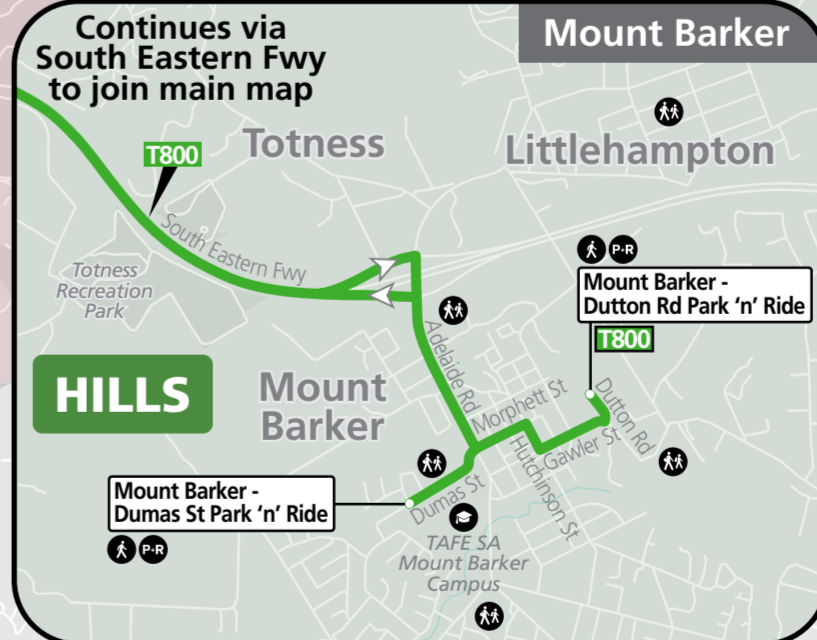

- Eastern Suburbs GO ZONE**
- Kensington Road
• Timetable E311 E142
 - Lower North East Road/Payneham Road
• Timetable E174
 - Montacute Road/Payneham Road
• Timetable E178
 - Glen Osmond Road
• Timetable E301 E311 E321 E351
 - Mount Barker to city
• Timetable E320
 - Magill Road
• Timetable E105
 - The Parade/Roslyn Park
• Timetable E120 E121 E124
 - Magill Road/Coorara Avenue
• Timetable E150 E153

- Southern Suburbs GO ZONE**
- Dutty Street
• Timetable E170 E172
 - Unley Road
• Timetable E190 E195 E196
 - King William Road
• Timetable E200
 - Anzac Highway
• Timetable E262 E263 E265
 - South Road
• Timetable E719 E720 E721 E722
 - Main South Road
• Timetable E721 E722
 - Goodwood Road/Prospect Road
• Timetable E510
 - Marion Road
• Timetable M44
 - Winston Avenue
• Timetable E920 E931
 - Brighton Road/Ocean Boulevard
• Timetable E811 E820 E824
 - Glenelg to Entertainment Centre
• Timetable E114 E121 E133

- Western Suburbs GO ZONE**
- Crittenden Road/Tapleys Hill Road
• Timetable E174 E183
 - Richmond Road/Galway Avenue
• Timetable E167 E168
 - Torrens Road
• Timetable E230 E232
 - Torrens Road/Hawker Street
• Timetable E251 E254
 - Liberty Grove
• Timetable E251 E252 E253 E254
 - Hanson Road
• Timetable E253 E254
 - Valetta Road/Ashley Street
• Timetable E260 E267 E268
 - Grange Road
• Timetable E110
 - Henley Beach Road/Torrensville
• Timetable E201 E222
 - Henley Beach Road
• Timetable E150 E152 E153
 - Sir Donald Bradman Drive
• Timetable E111 E121 E133

Legend

- 106 Bus route number
- Outer North Region
- Outer North East Region
- North South Region
- East West Region
- Hills Region
- Outer South Region
- Convenient transfer point
- Park 'n' Ride
- Parking
- Bus route
- Train line & station
- Tram line & stop
- Hospital
- School
- Shopping Centre
- Educational Institution
- Adelaide Airport