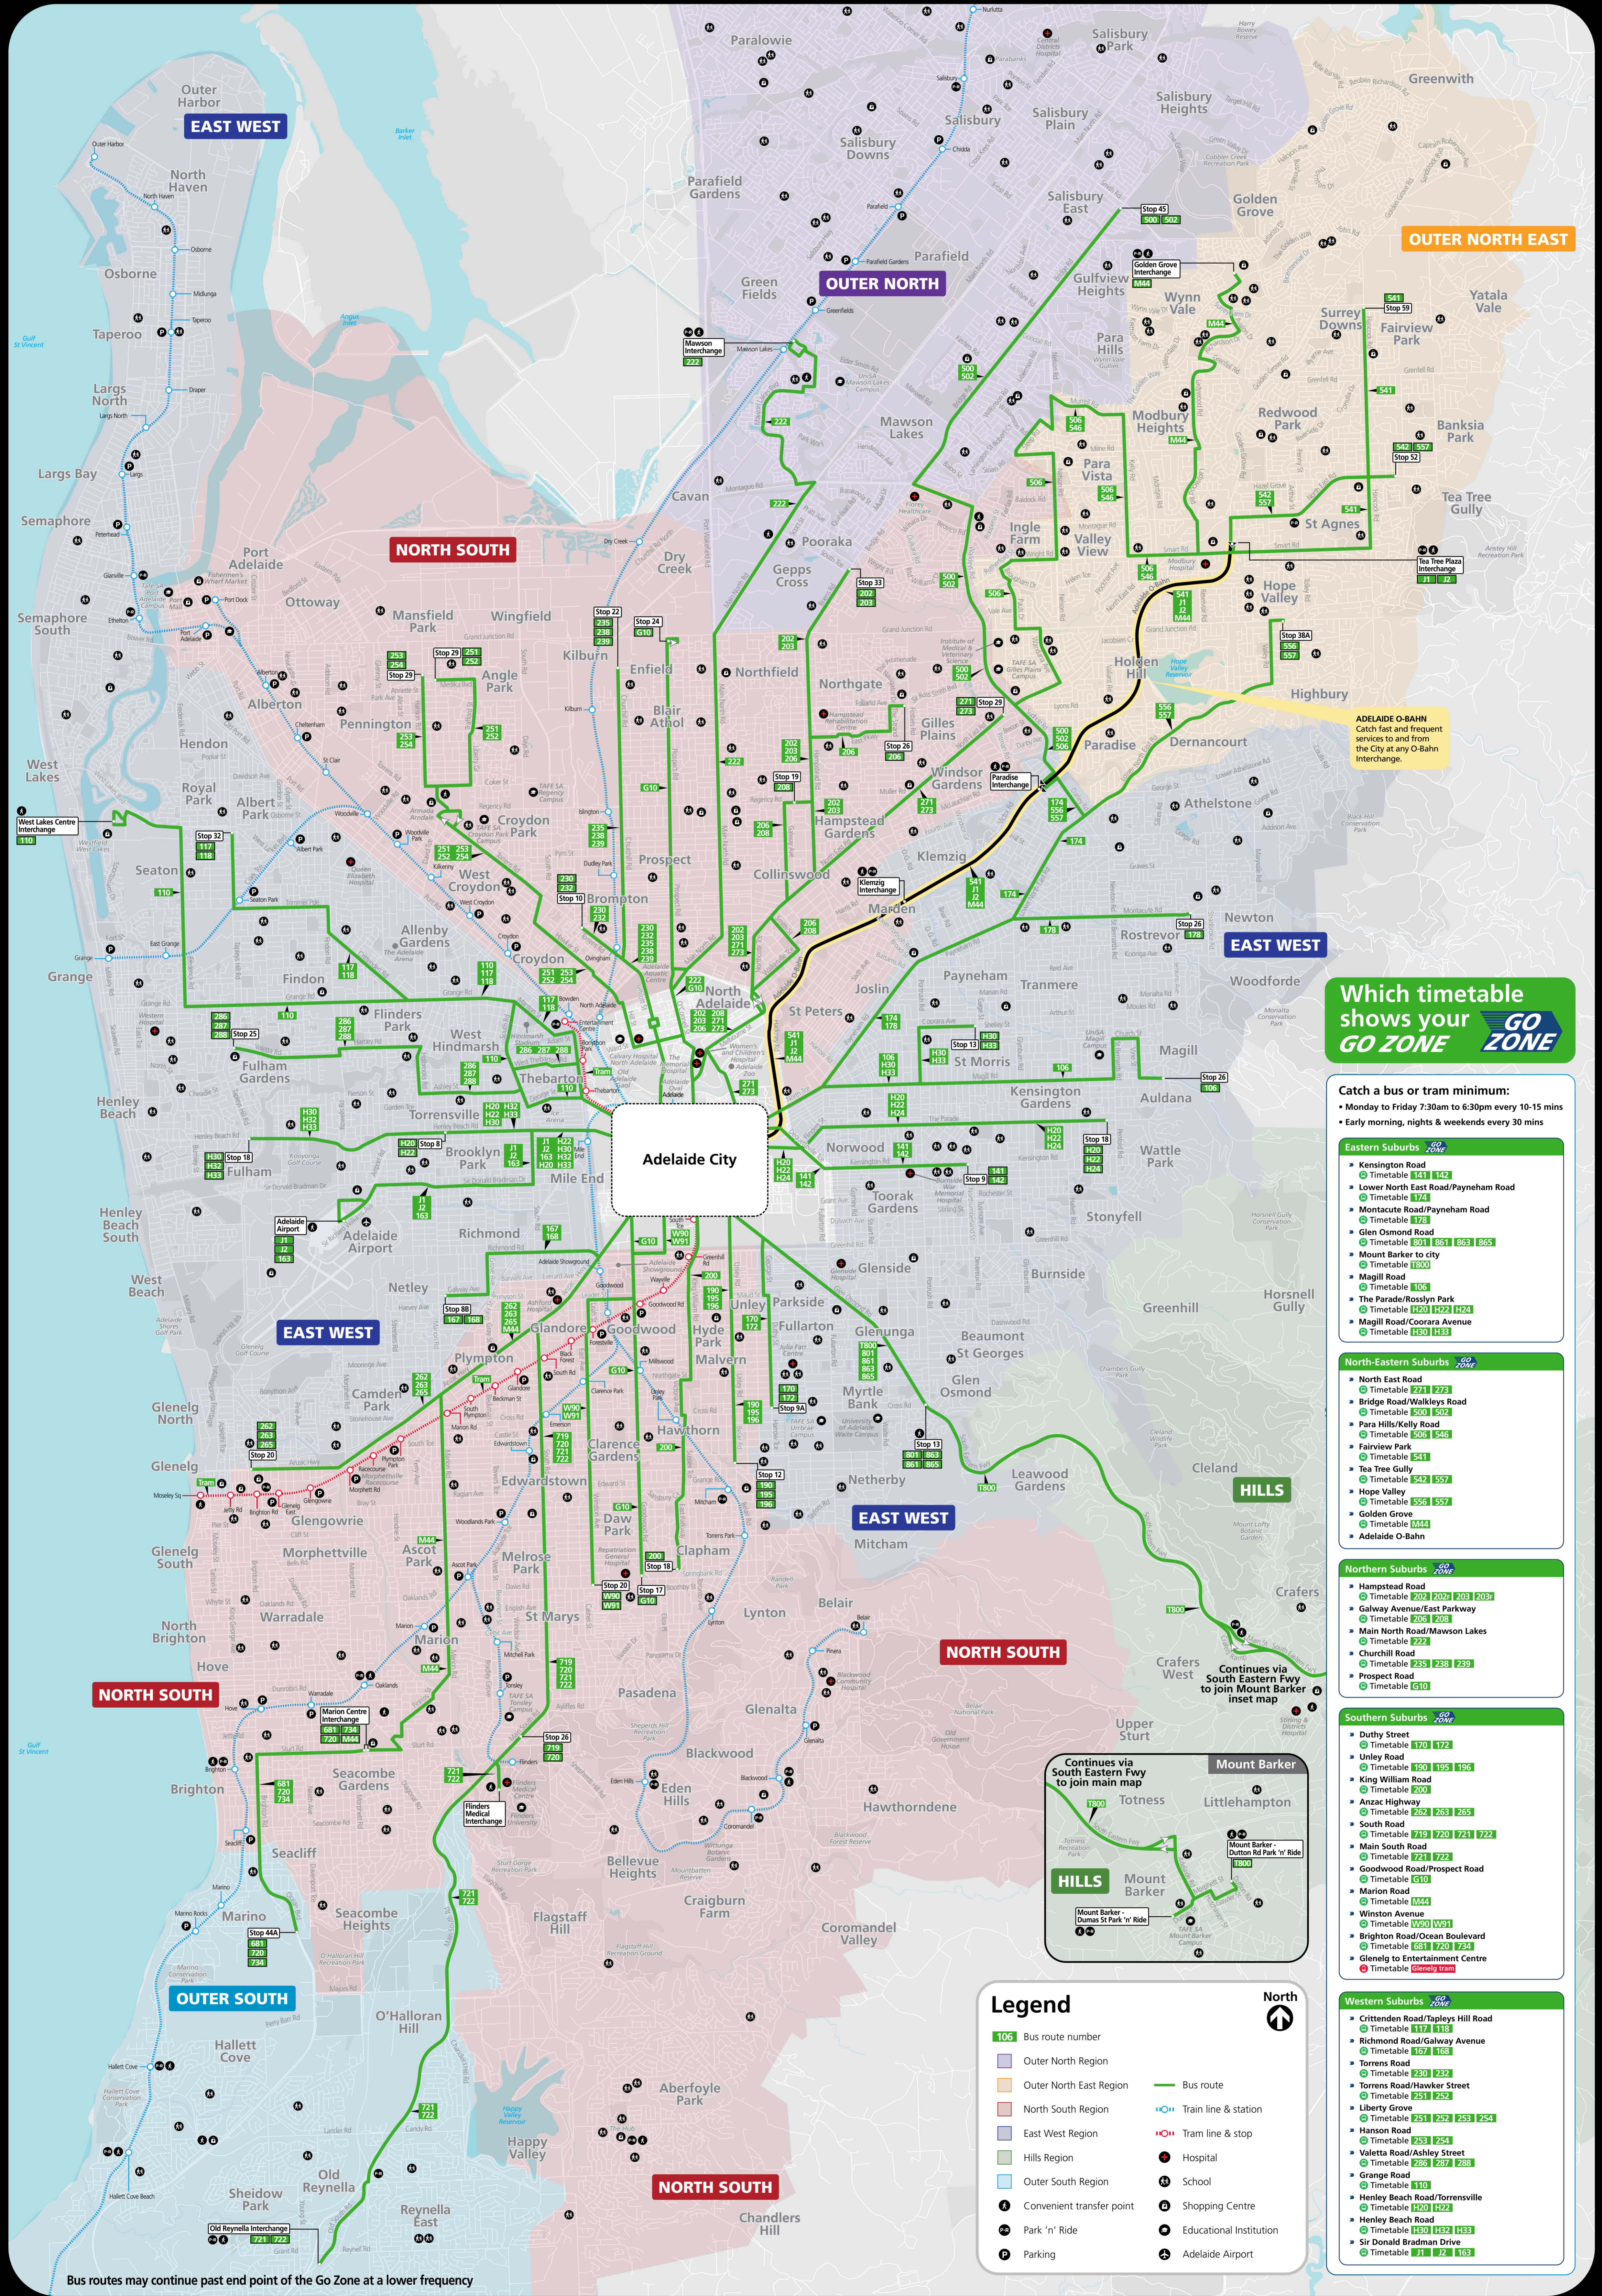

Go Zone network map

25 August 2024

Which timetable shows your **GO ZONE**

Catch a bus or tram minimum:
• Monday to Friday 7:30am to 6:30pm every 10-15 mins
• Early morning, nights & weekends every 30 mins

- Eastern Suburbs GO ZONE**
- Kensington Road
• Timetable E311 E142
 - Lower North East Road/Payneham Road
• Timetable E174
 - Montacute Road/Payneham Road
• Timetable E178
 - Glen Osmond Road
• Timetable E301 E311 E321 E351
 - Mount Barker to city
• Timetable E320
 - Magill Road
• Timetable E105
 - The Parade/Roslyn Park
• Timetable E120 E121 E124
 - Magill Road/Coorara Avenue
• Timetable E150 E153

- Southern Suburbs GO ZONE**
- Dutty Street
• Timetable E170 E172
 - Unley Road
• Timetable E190 E195 E196
 - King William Road
• Timetable E200
 - Anzac Highway
• Timetable E262 E263 E265
 - South Road
• Timetable E719 E720 E721 E722
 - Main South Road
• Timetable E721 E722
 - Goodwood Road/Prospect Road
• Timetable E510
 - Marion Road
• Timetable M44
 - Winston Avenue
• Timetable E920 E931
 - Brighton Road/Ocean Boulevard
• Timetable E811 E820 E824
 - Glenelg to Entertainment Centre
• Timetable E114 E121 E133

- Western Suburbs GO ZONE**
- Crittenden Road/Tapleys Hill Road
• Timetable E174 E183
 - Richmond Road/Galway Avenue
• Timetable E167 E168
 - Torrens Road
• Timetable E230 E232
 - Torrens Road/Hawker Street
• Timetable E251 E254
 - Liberty Grove
• Timetable E251 E252 E253 E254
 - Hanson Road
• Timetable E253 E254
 - Valetta Road/Ashley Street
• Timetable E260 E267 E268
 - Grange Road
• Timetable E110
 - Henley Beach Road/Torrensville
• Timetable E201 E222
 - Henley Beach Road
• Timetable E150 E152 E153
 - Sir Donald Bradman Drive
• Timetable E111 E121 E133