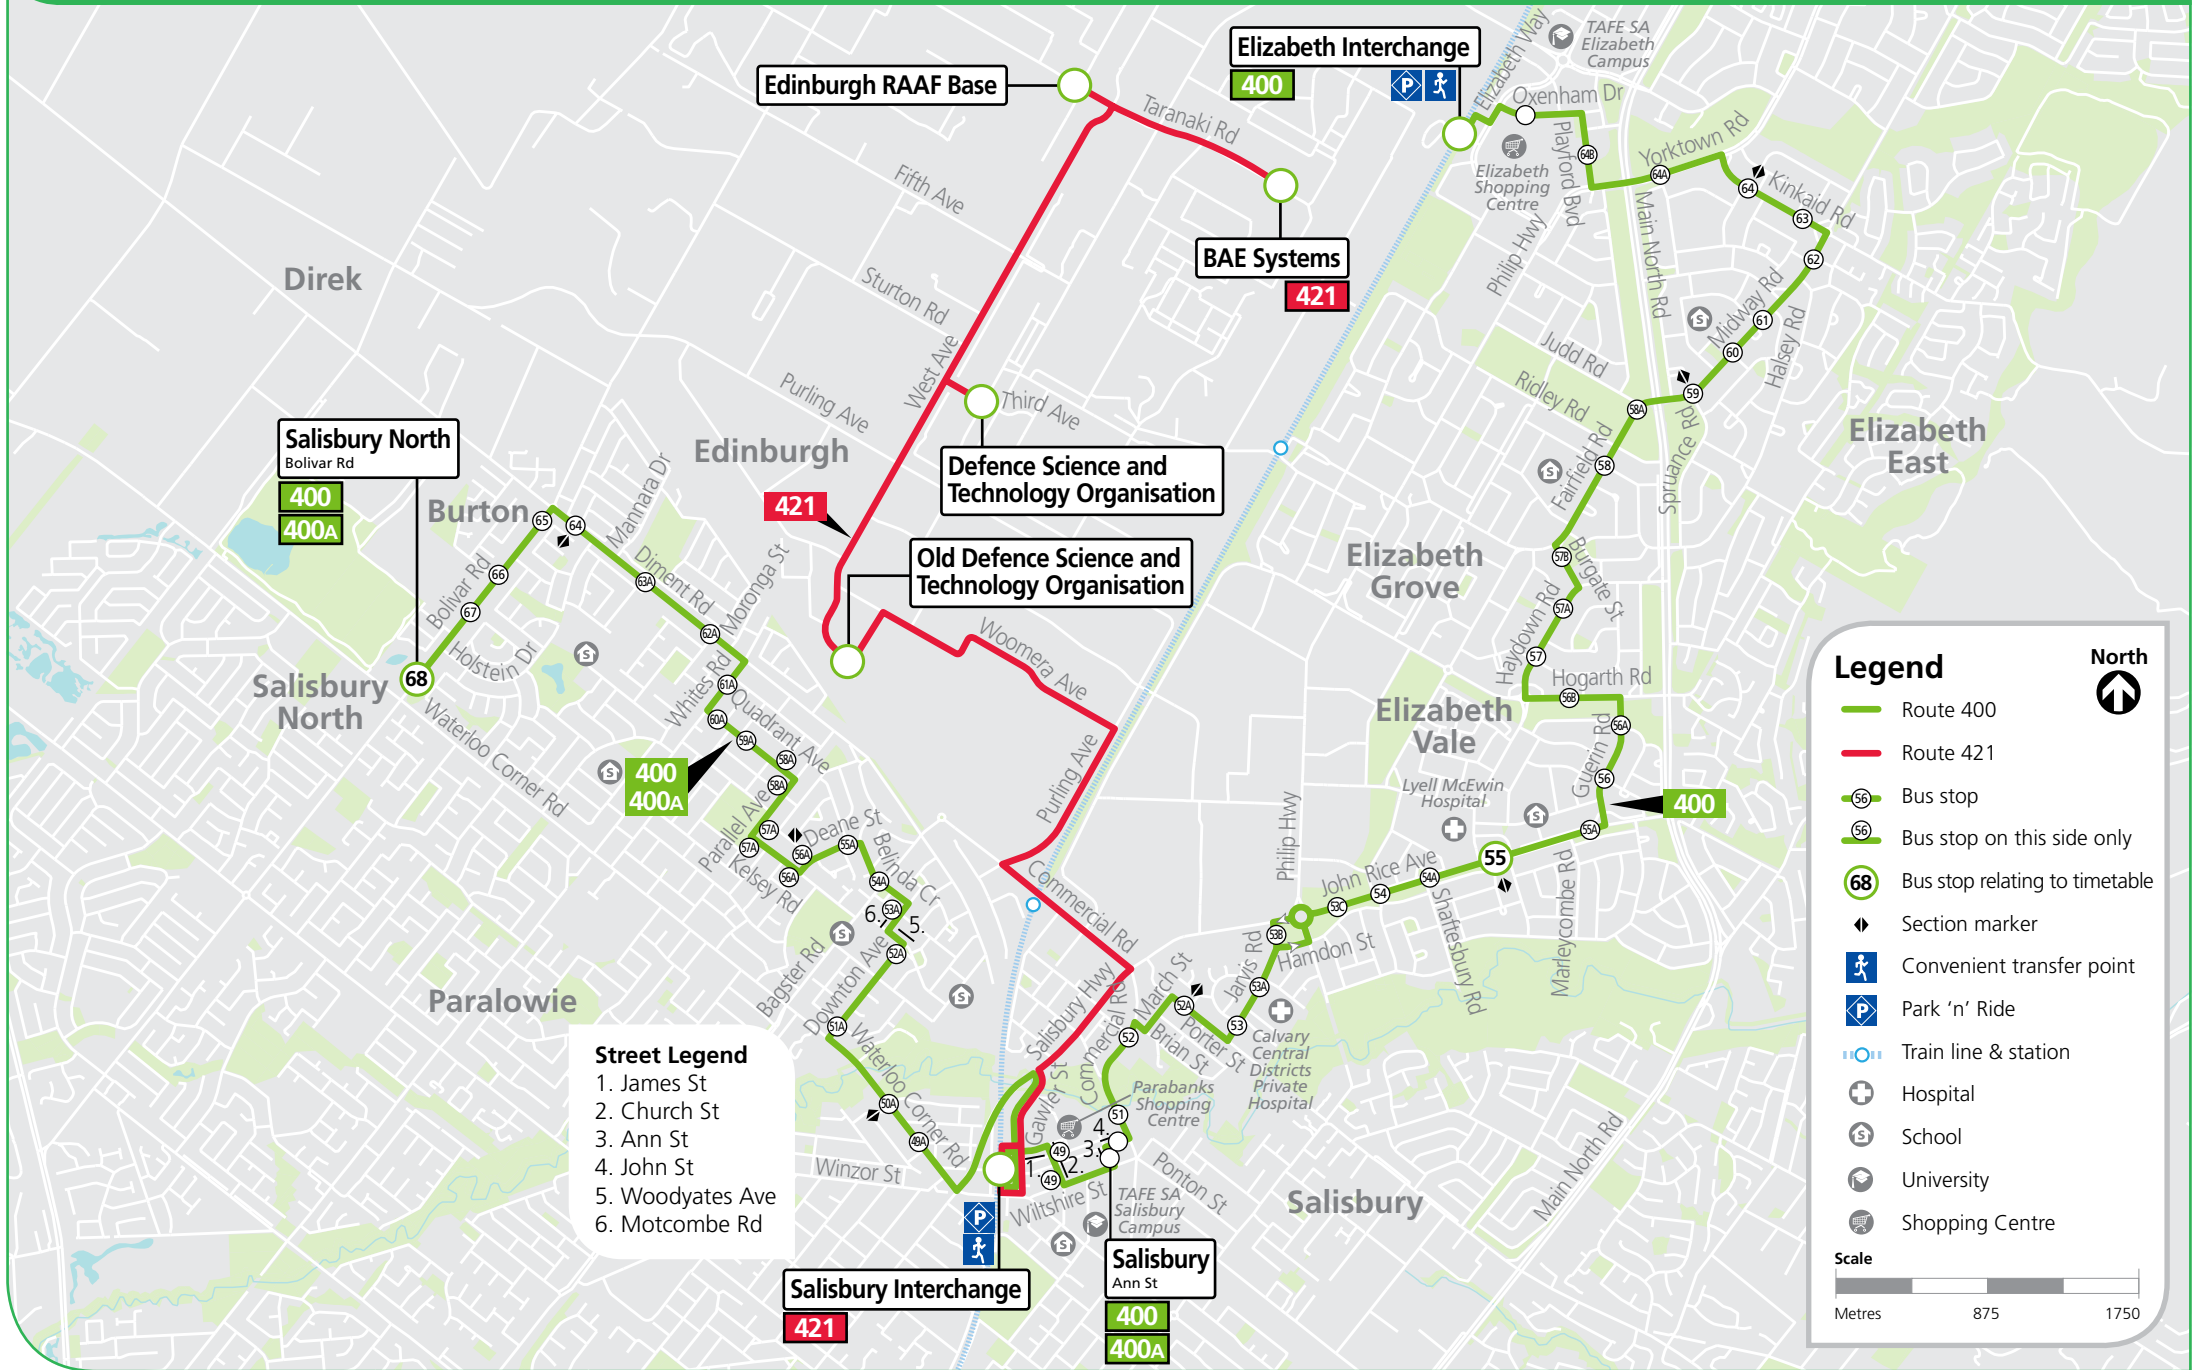

400, 421 Elizabeth Interchange & Salisbury to Salisbury North & BAE Systems

Also shows route 400A

Salisbury North
Bolivar Rd
400
400A

Edinburgh RAAF Base
400

Elizabeth Interchange
400

BAE Systems
421

Defence Science and Technology Organisation

Old Defence Science and Technology Organisation

- Street Legend**
1. James St
 2. Church St
 3. Ann St
 4. John St
 5. Woodyates Ave
 6. Motcombe Rd

Salisbury Interchange
421
400
400A

Legend

- Route 400
- Route 421
- Bus stop
- Bus stop on this side only
- 68 Bus stop relating to timetable
- Section marker
- Convenient transfer point
- Park 'n' Ride
- Train line & station
- Hospital
- School
- University
- Shopping Centre

Scale

Metres 875 1750

North