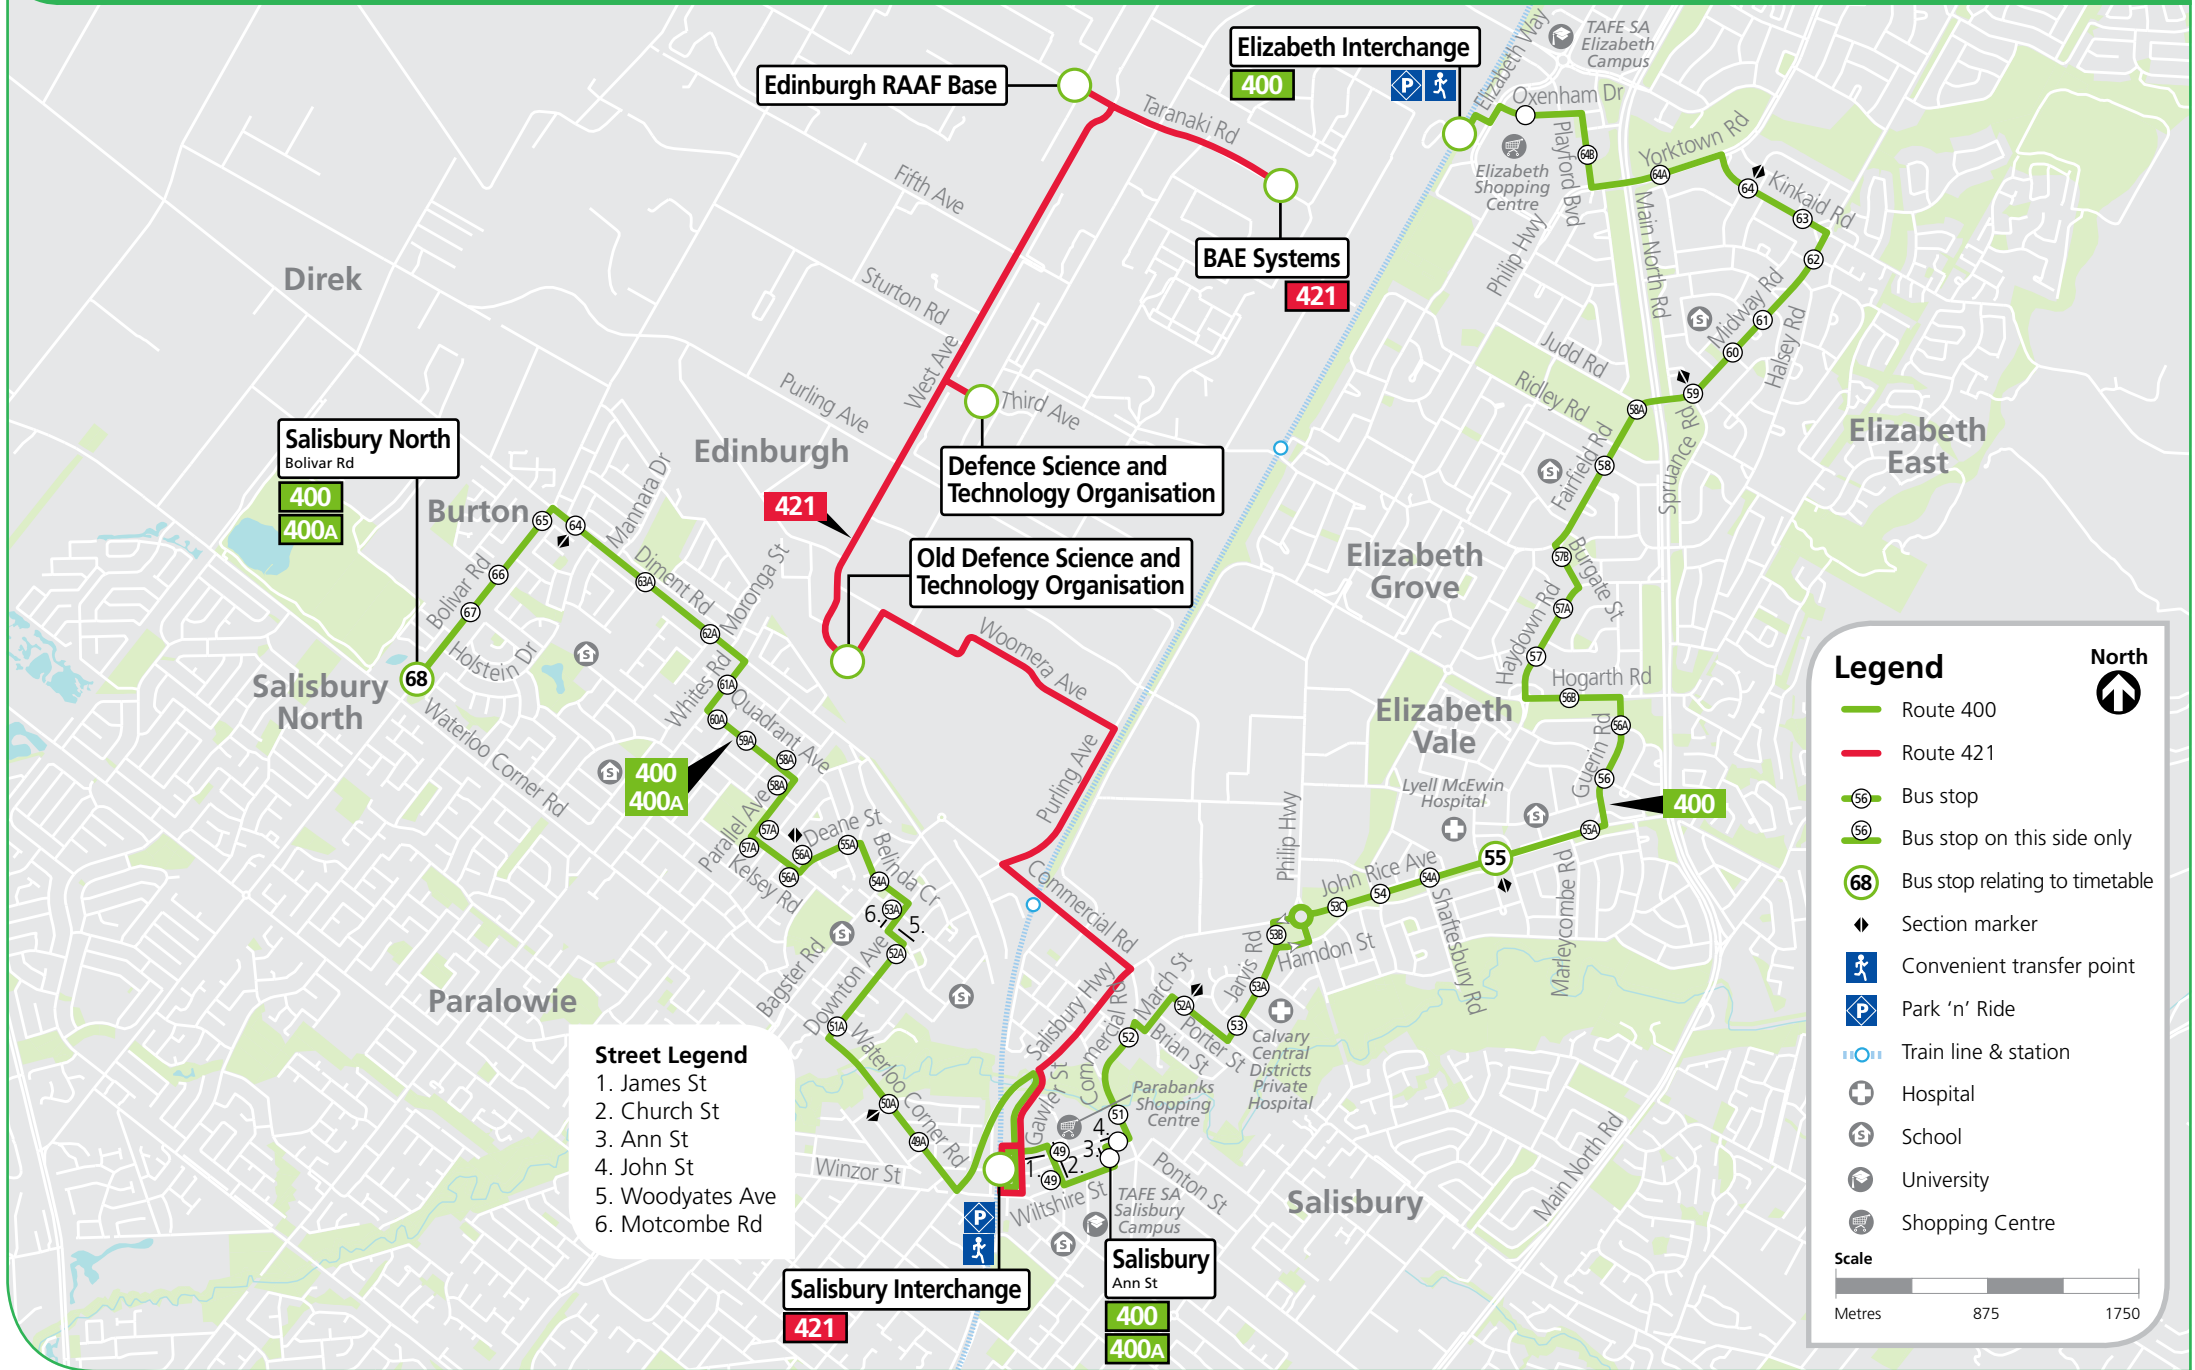

400, 421 Elizabeth Interchange & Salisbury to Salisbury North & BAE Systems

Also shows route 400A

Salisbury North
Bolivar Rd
400
400A

Edinburgh RAAF Base
400

Elizabeth Interchange
400

BAE Systems
421

Defence Science and Technology Organisation

Old Defence Science and Technology Organisation

421

400
400A

400

Salisbury Interchange
421

Salisbury
Ann St
400
400A

- Street Legend**
1. James St
 2. Church St
 3. Ann St
 4. John St
 5. Woodyates Ave
 6. Motcombe Rd

Legend

- Route 400
- Route 421
- Bus stop
- Bus stop on this side only
- 68 Bus stop relating to timetable
- Section marker
- Convenient transfer point
- Park 'n' Ride
- Train line & station
- Hospital
- School
- University
- Shopping Centre

Scale

Metres 875 1750

North