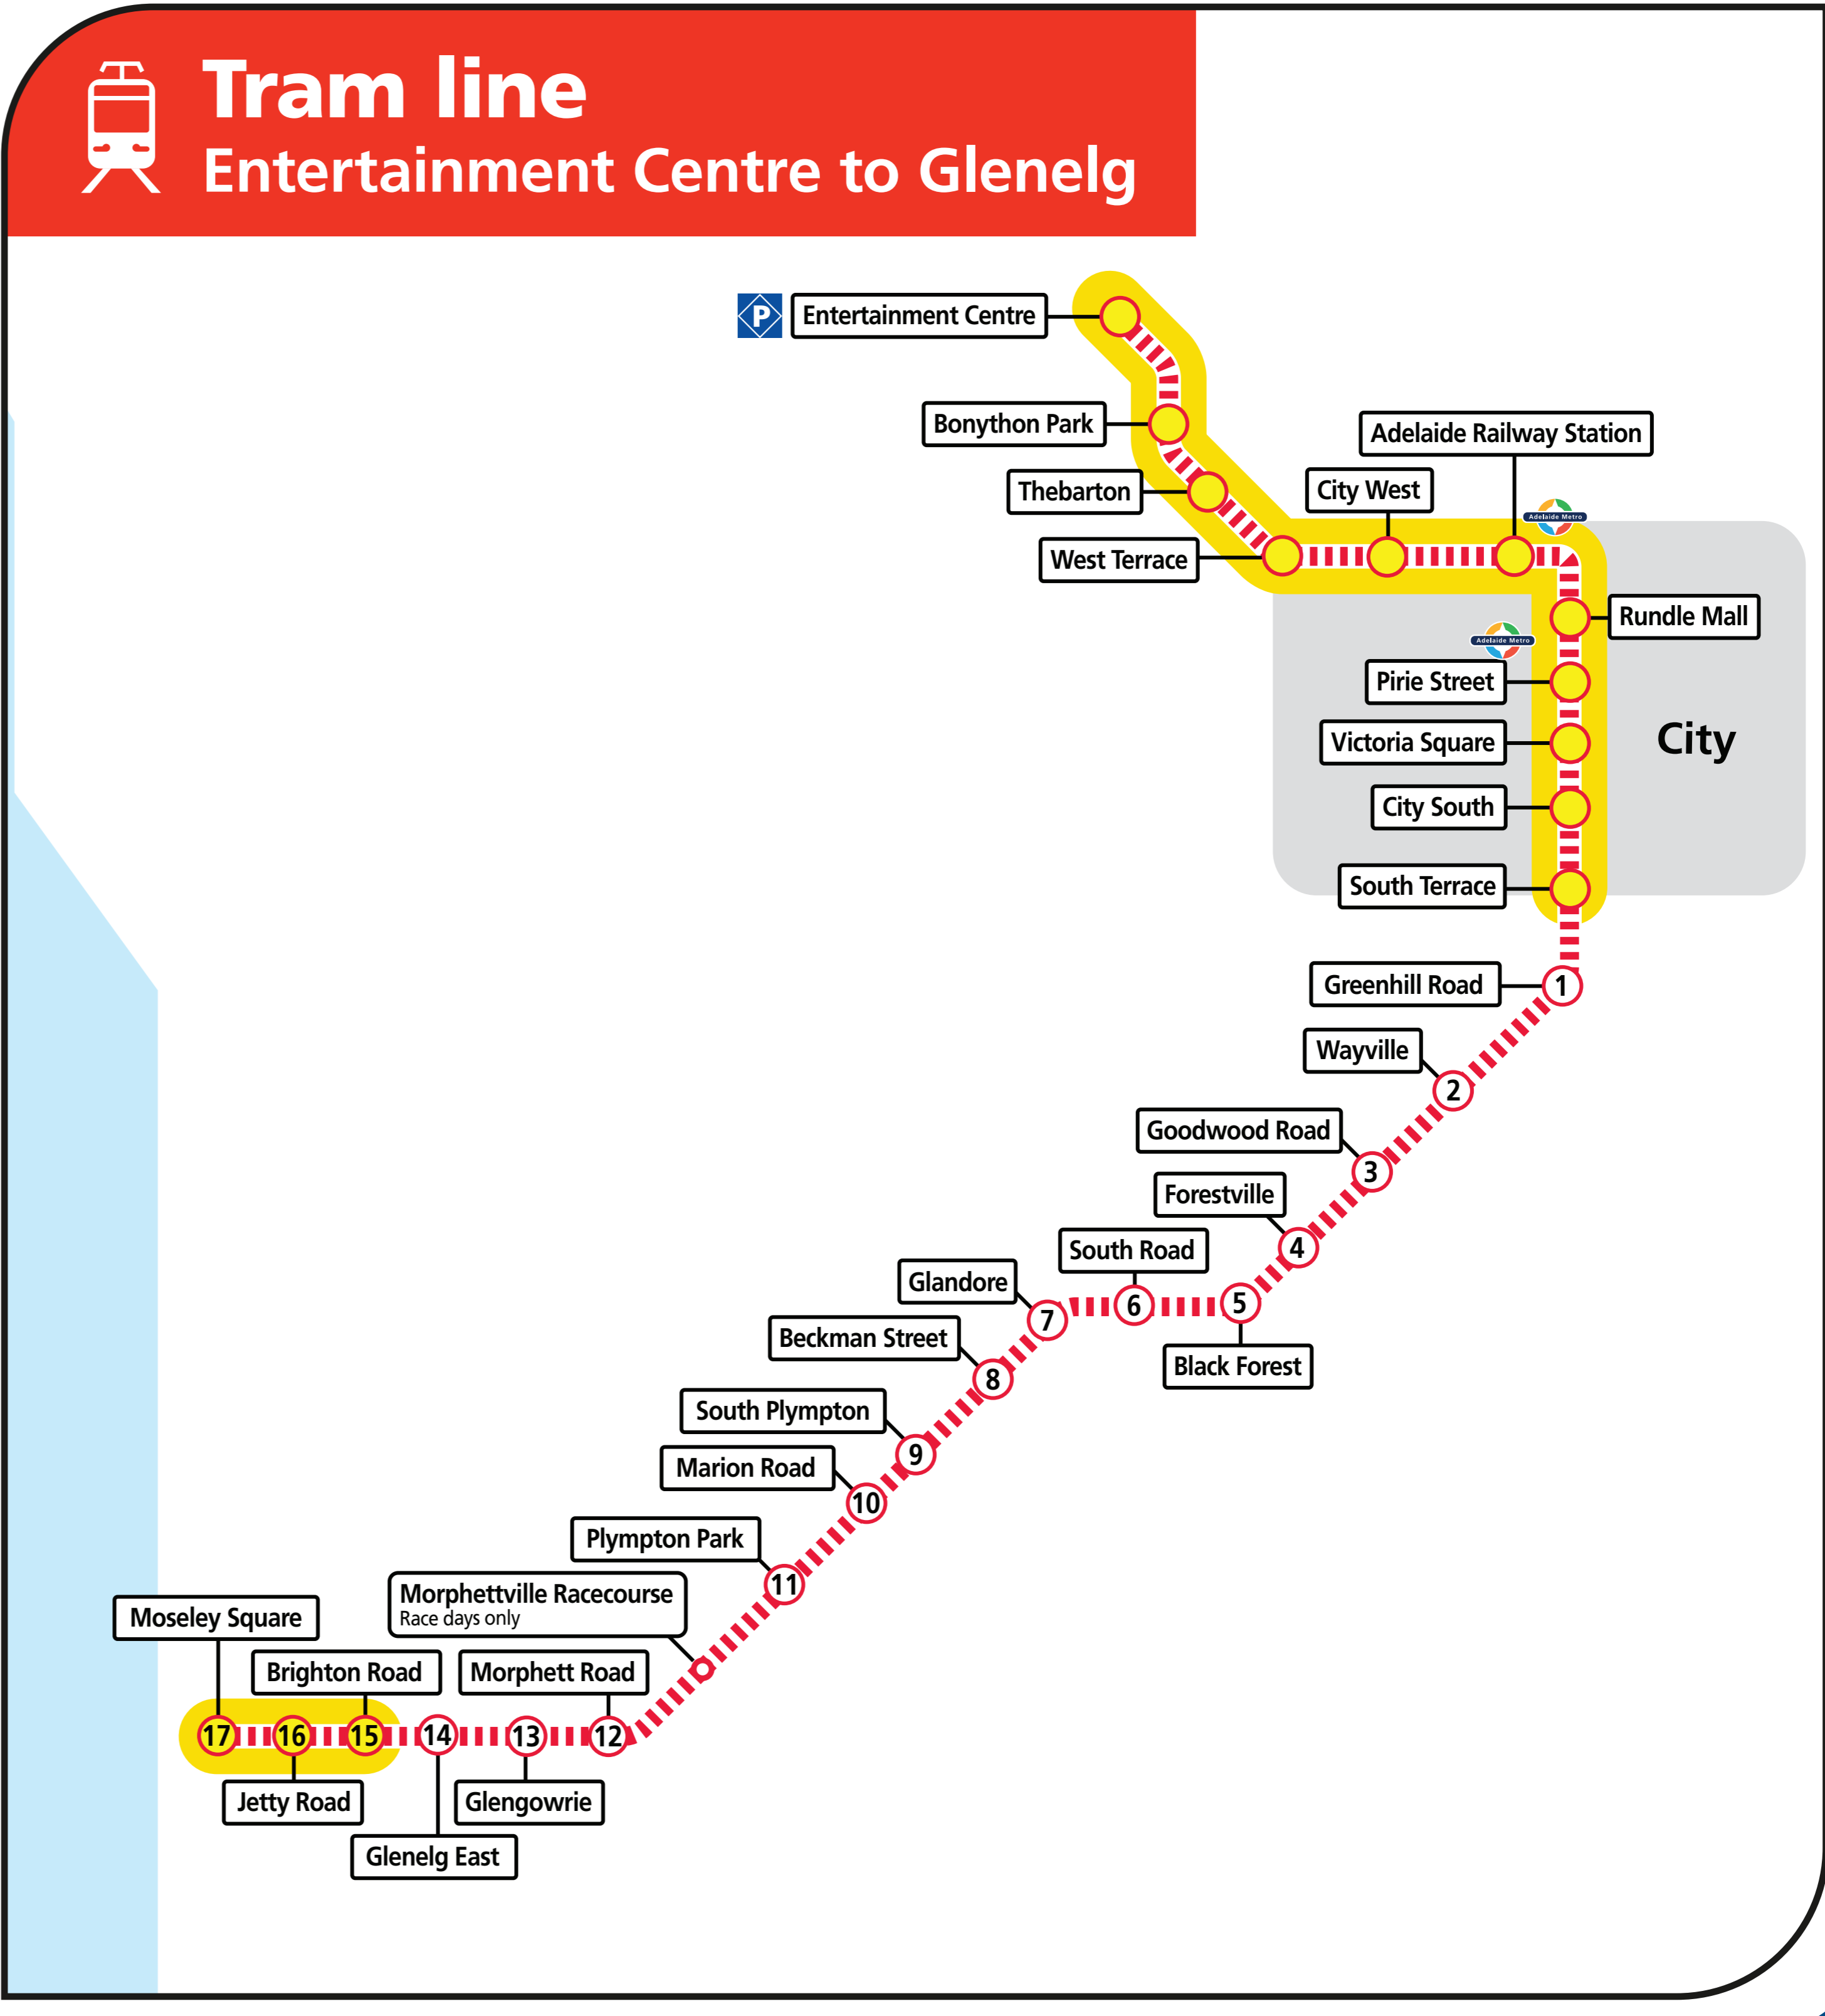

Adelaide rail network map

Legend

- Train station
- Common train line
- Belair line
- Seaford & Tonsley line
- Gawler line
- Outer Harbor & Grange line
- Tram line & stop
- Train/bus transfer available
- Tram/bus transfer available
- Park 'n' Ride
- FREE tram travel zone
- Adelaide Metro InfoCentres
Corner of King William and Currie Streets,
and Adelaide Railway Station, North Terrace

Diagrammatic map - not to scale

1300 311 108

adelaidemetro.com.au