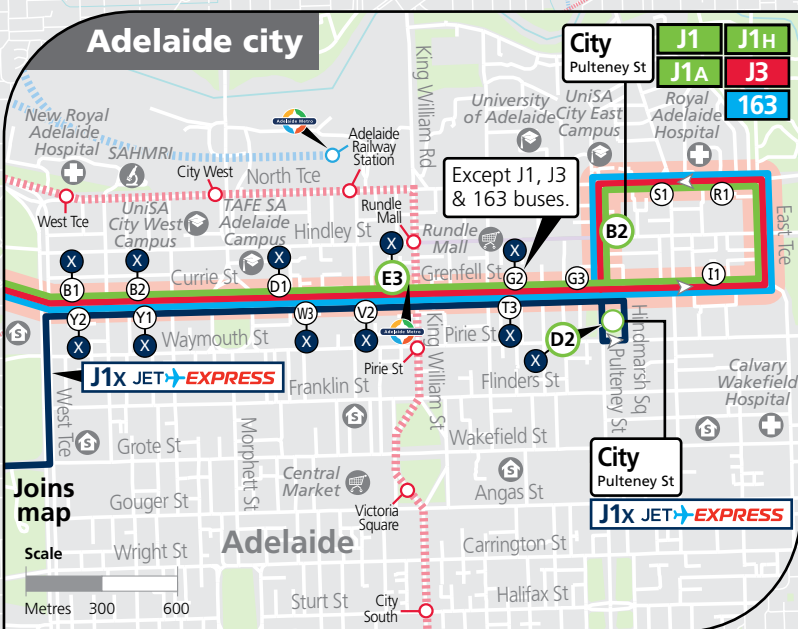

J1, J3, 163

Glenelg Interchange, West Beach, Harbour Town & Adelaide Airport to city

Also shows routes J1A, J1H & J1x JET EXPRESS

Street Legend

1. Hamra Dr
2. Cambridge Ave
3. Rio Vista Ave
4. Gordon St

Glenelg Interchange

Colley Tce

J1
J3

See inset map for Adelaide city

Legend

- Route J1x JET EXPRESS
- Route J1
- Route J3
- Route 163
- Bus stop
- Bus stop on this side only
- Designated stops for J1x bus services
- Bus stop relating to timetable
- Section marker
- Convenient transfer point
- Train line & station
- Tram line & stop
- Hospital
- School
- Shopping Centre
- Educational Institution
- Adelaide Airport
- Medical research precinct
- Adelaide Metro InfoCentre