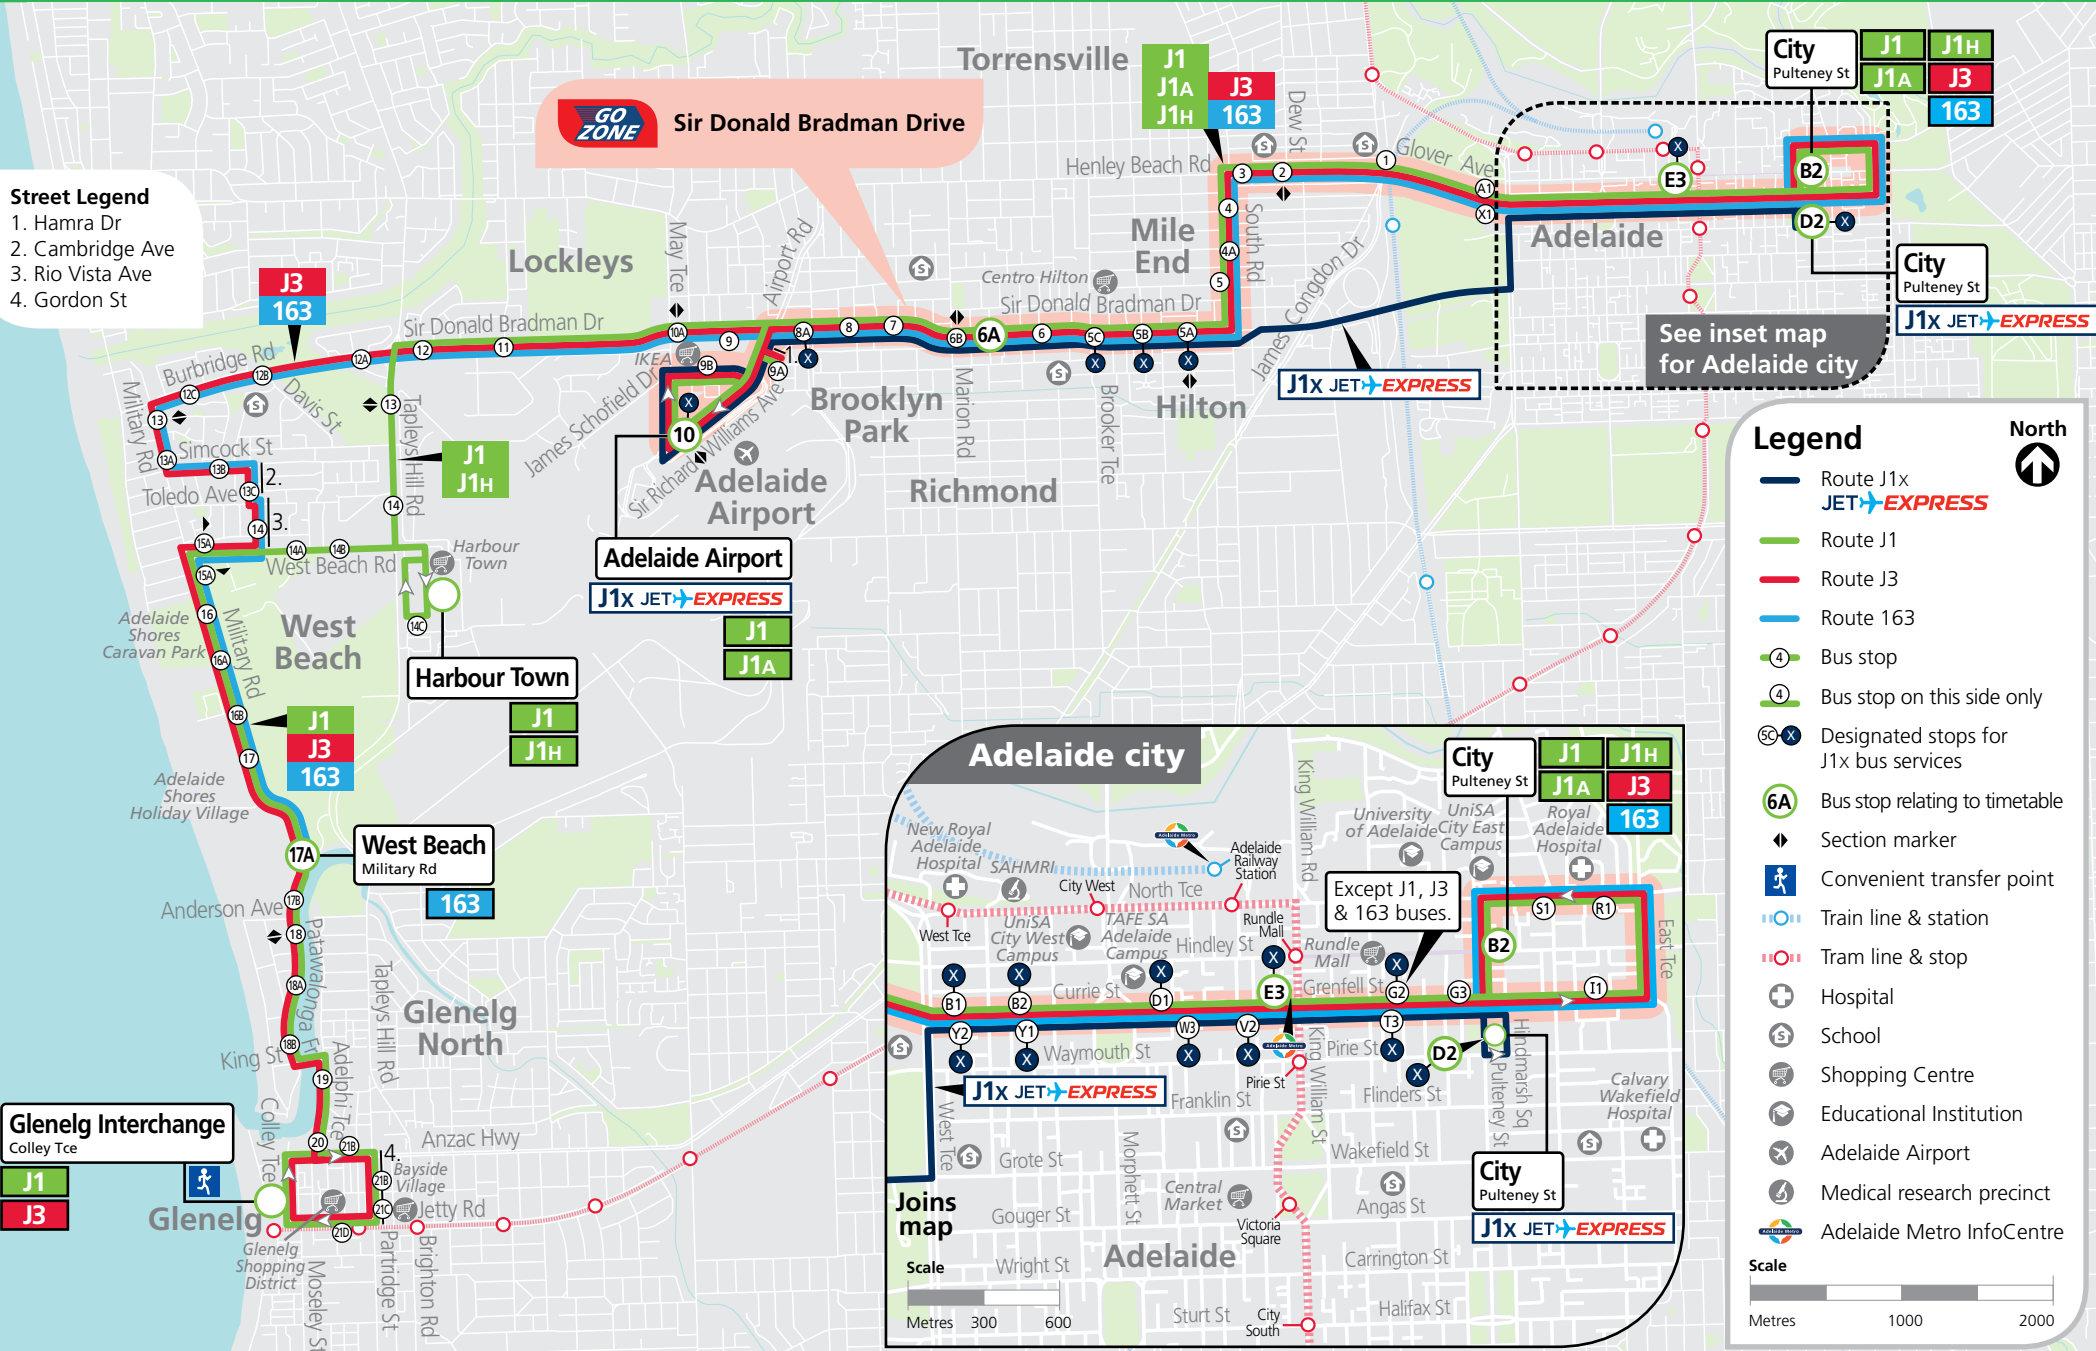

J1, J3, 163

Glenelg Interchange, West Beach, Harbour Town & Adelaide Airport to city

Also shows routes J1A, J1H & J1x JET EXPRESS

Street Legend

1. Hamra Dr
2. Cambridge Ave
3. Rio Vista Ave
4. Gordon St

Glenelg Interchange

Colley Tce

J1
J3

See inset map for Adelaide city

Legend

- Route J1x JET EXPRESS
- Route J1
- Route J3
- Route 163
- Bus stop
- Bus stop on this side only
- Designated stops for J1x bus services
- Bus stop relating to timetable
- Section marker
- Convenient transfer point
- Train line & station
- Tram line & stop
- Hospital
- School
- Shopping Centre
- Educational Institution
- Adelaide Airport
- Medical research precinct
- Adelaide Metro InfoCentre