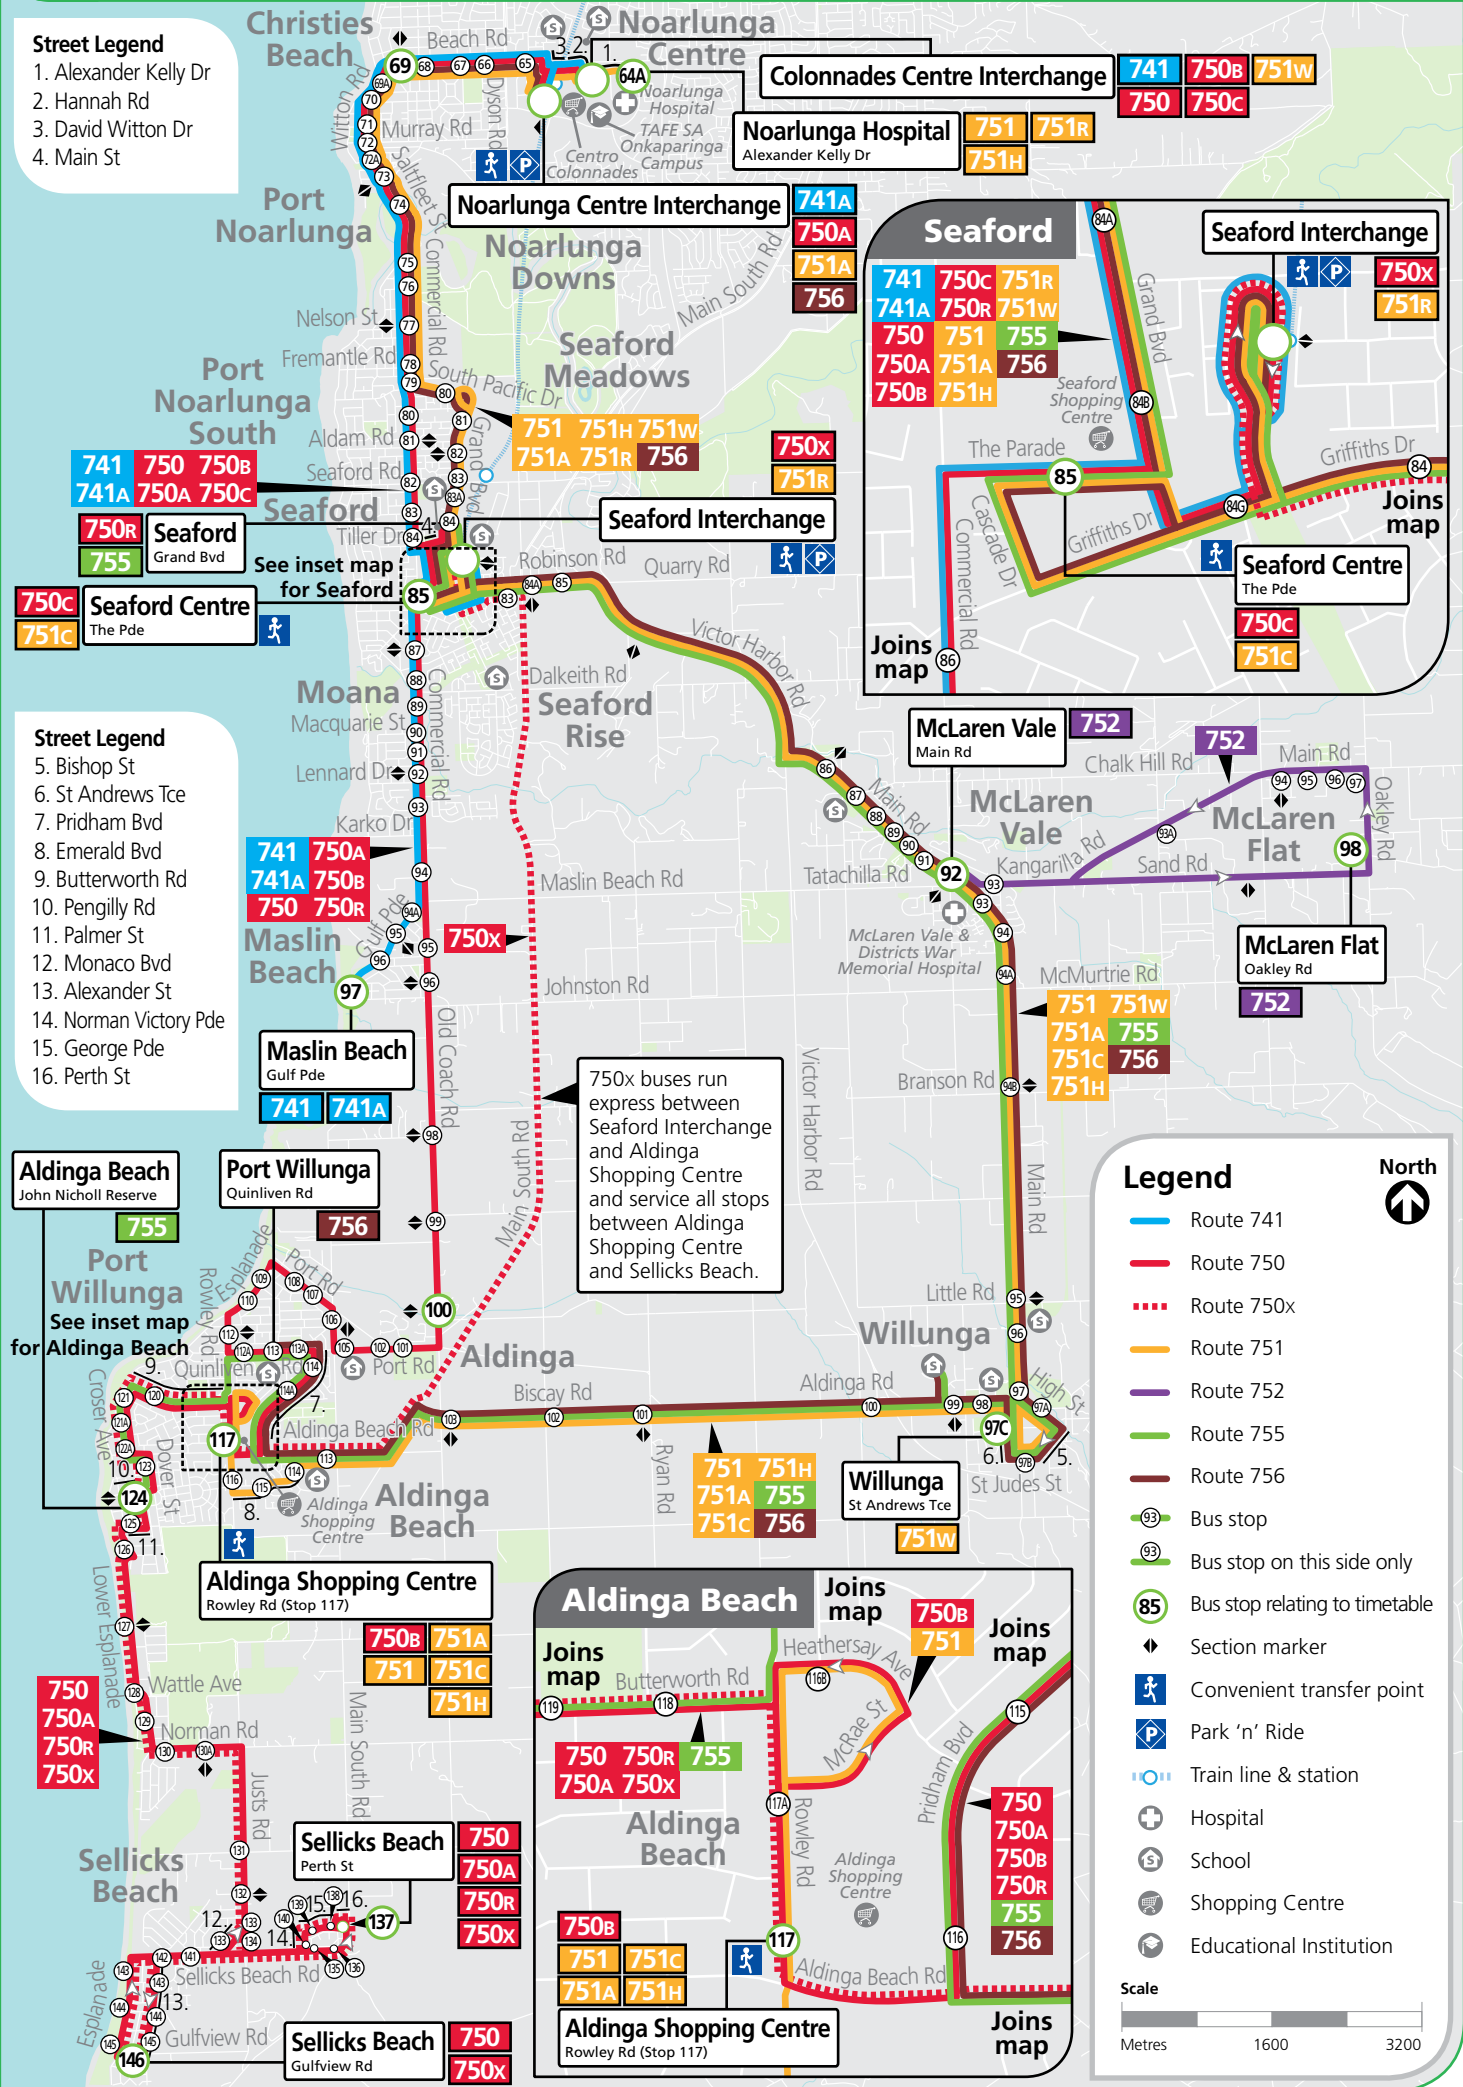

741, 750, 751, 752, 755, 756 Southern Vales bus routes Also shows routes 741A, 750A, 750B, 750C, 750R, 750X, 751A, 751C, 751H, 751R & 751W

Street Legend

- Alexander Kelly Dr
- Hannah Rd
- David Witton Dr
- Main St

Street Legend

- Bishop St
- St Andrews Tce
- Pridham Bvd
- Emerald Bvd
- Butterworth Rd
- Pengilly Rd
- Palmer St
- Monaco Bvd
- Alexander St
- Norman Victory Pde
- George Pde
- Perth St

Colonnades Centre Interchange
 741 750B 751W
 750 750C

McLaren Vale
 Main Rd
 752

McLaren Flat
 Oakley Rd
 752

McLaren Vale & Districts War Memorial Hospital

Aldinga Beach
 John Nicholl Reserve
 755

Port Willunga
 Quinliven Rd
 756

Aldinga
 Biscay Rd
 751 751H
 751A 755
 751C 756

Legend

- Route 741
- Route 750
- Route 750x
- Route 751
- Route 752
- Route 755
- Route 756
- Bus stop
- Bus stop on this side only
- Bus stop relating to timetable
- Section marker
- Convenient transfer point
- Park 'n' Ride
- Train line & station
- Hospital
- School
- Shopping Centre
- Educational Institution