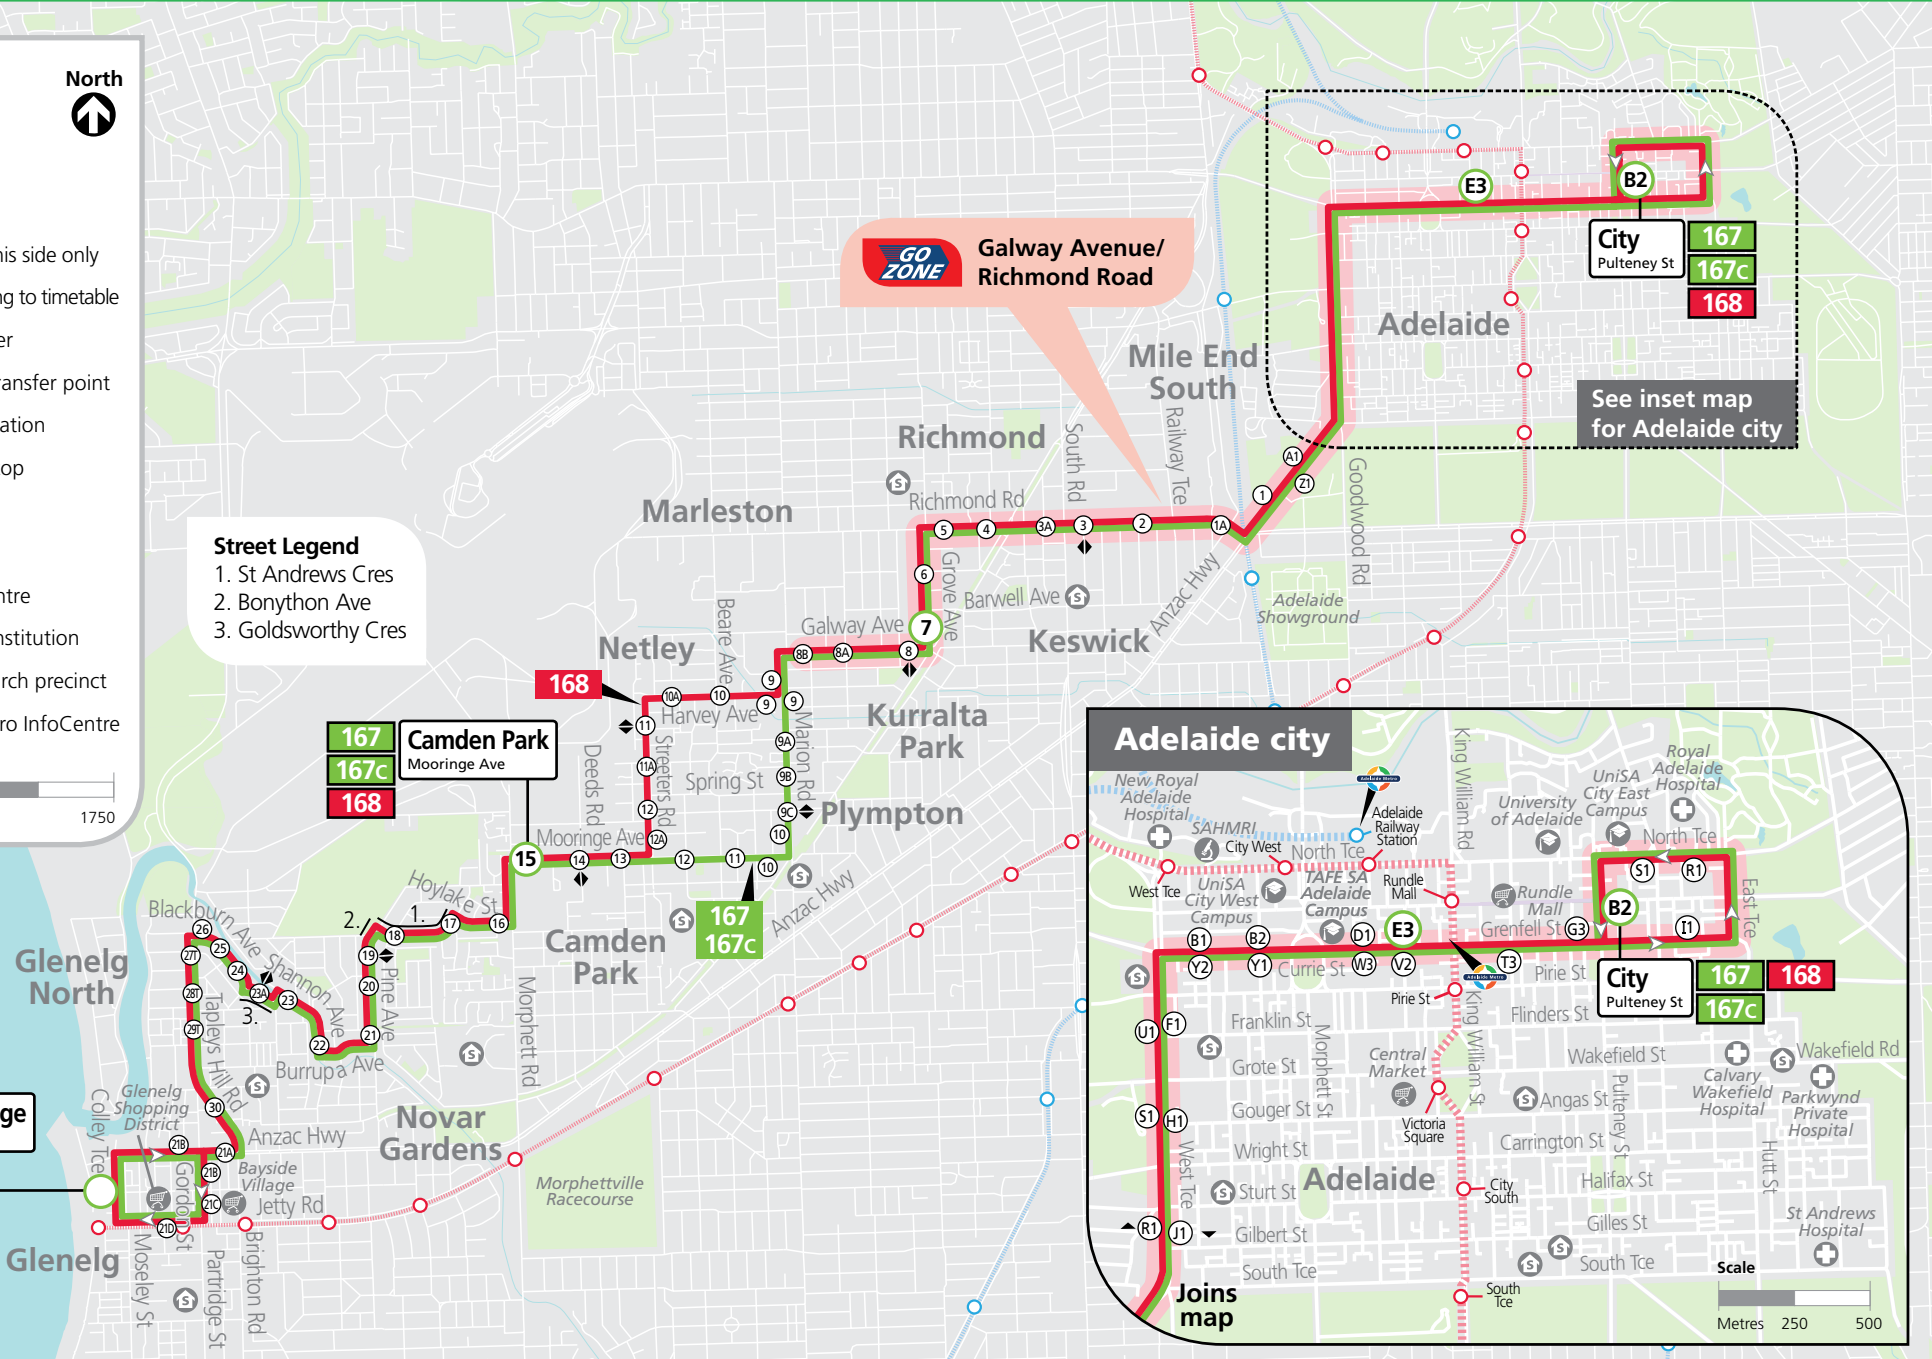

167, 168 Glenelg Interchange & Camden Park to city

Also shows route 167c

Legend

- Route 167
- Route 168
- Bus stop
- Bus stop on this side only
- Bus stop relating to timetable
- Section marker
- Convenient transfer point
- Train line & station
- Tram line & stop
- Hospital
- School
- Shopping Centre
- Educational Institution
- Medical research precinct
- Adelaide Metro InfoCentre

- ### Street Legend
- St Andrews Cres
 - Bonython Ave
 - Goldsworthy Cres

Glenelg Interchange
Colley Tce

167
168

GO ZONE Galway Avenue/
Richmond Road

Adelaide city

City Pulteney St

167
167c
168

See inset map for Adelaide city

Adelaide city

City Pulteney St

167
167c
168

Scale

Metres 250 500

The inset map provides a detailed view of the Adelaide city center, showing the bus routes (167, 167c, 168) and their connection to the city center. It includes landmarks like the University of Adelaide, Royal Adelaide Hospital, and various shopping areas. A scale bar indicates 250 and 500 metres.