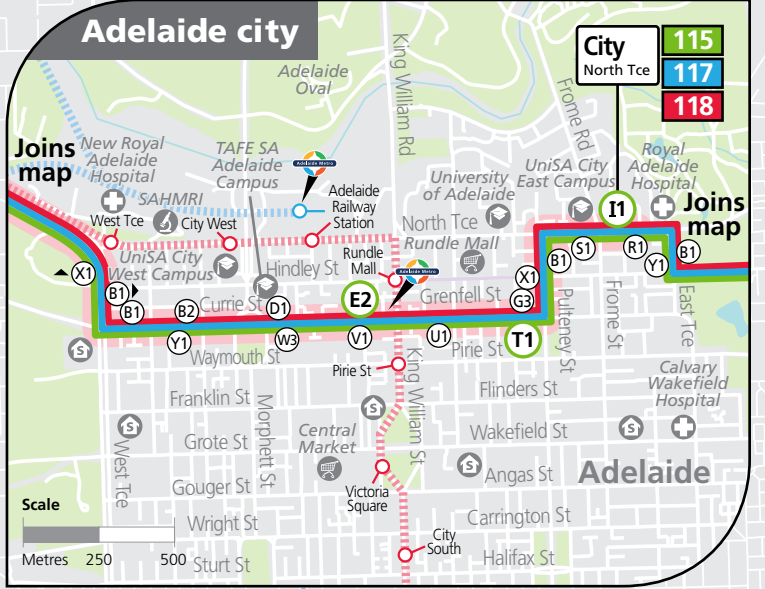

115, 117, 118 Port Adelaide Interchange, West Lakes Centre Interchange & Seaton to city

Street Legend

- 1. Dale St
- 2. Church St
- 3. Turner Dr

Legend

- Route 115
- Route 117
- Route 118
- Bus stop
- Bus stop on this side only
- Bus stop relating to timetable
- Section marker
- Convenient transfer point
- Train line & station
- Tram line & stop
- Hospital
- School
- Shopping Centre
- Educational Institution
- Medical research precinct
- Adelaide Metro InfoCentre

GO ZONE Crittenden Road/
Tapleys Hill Road

See inset map
for Adelaide city