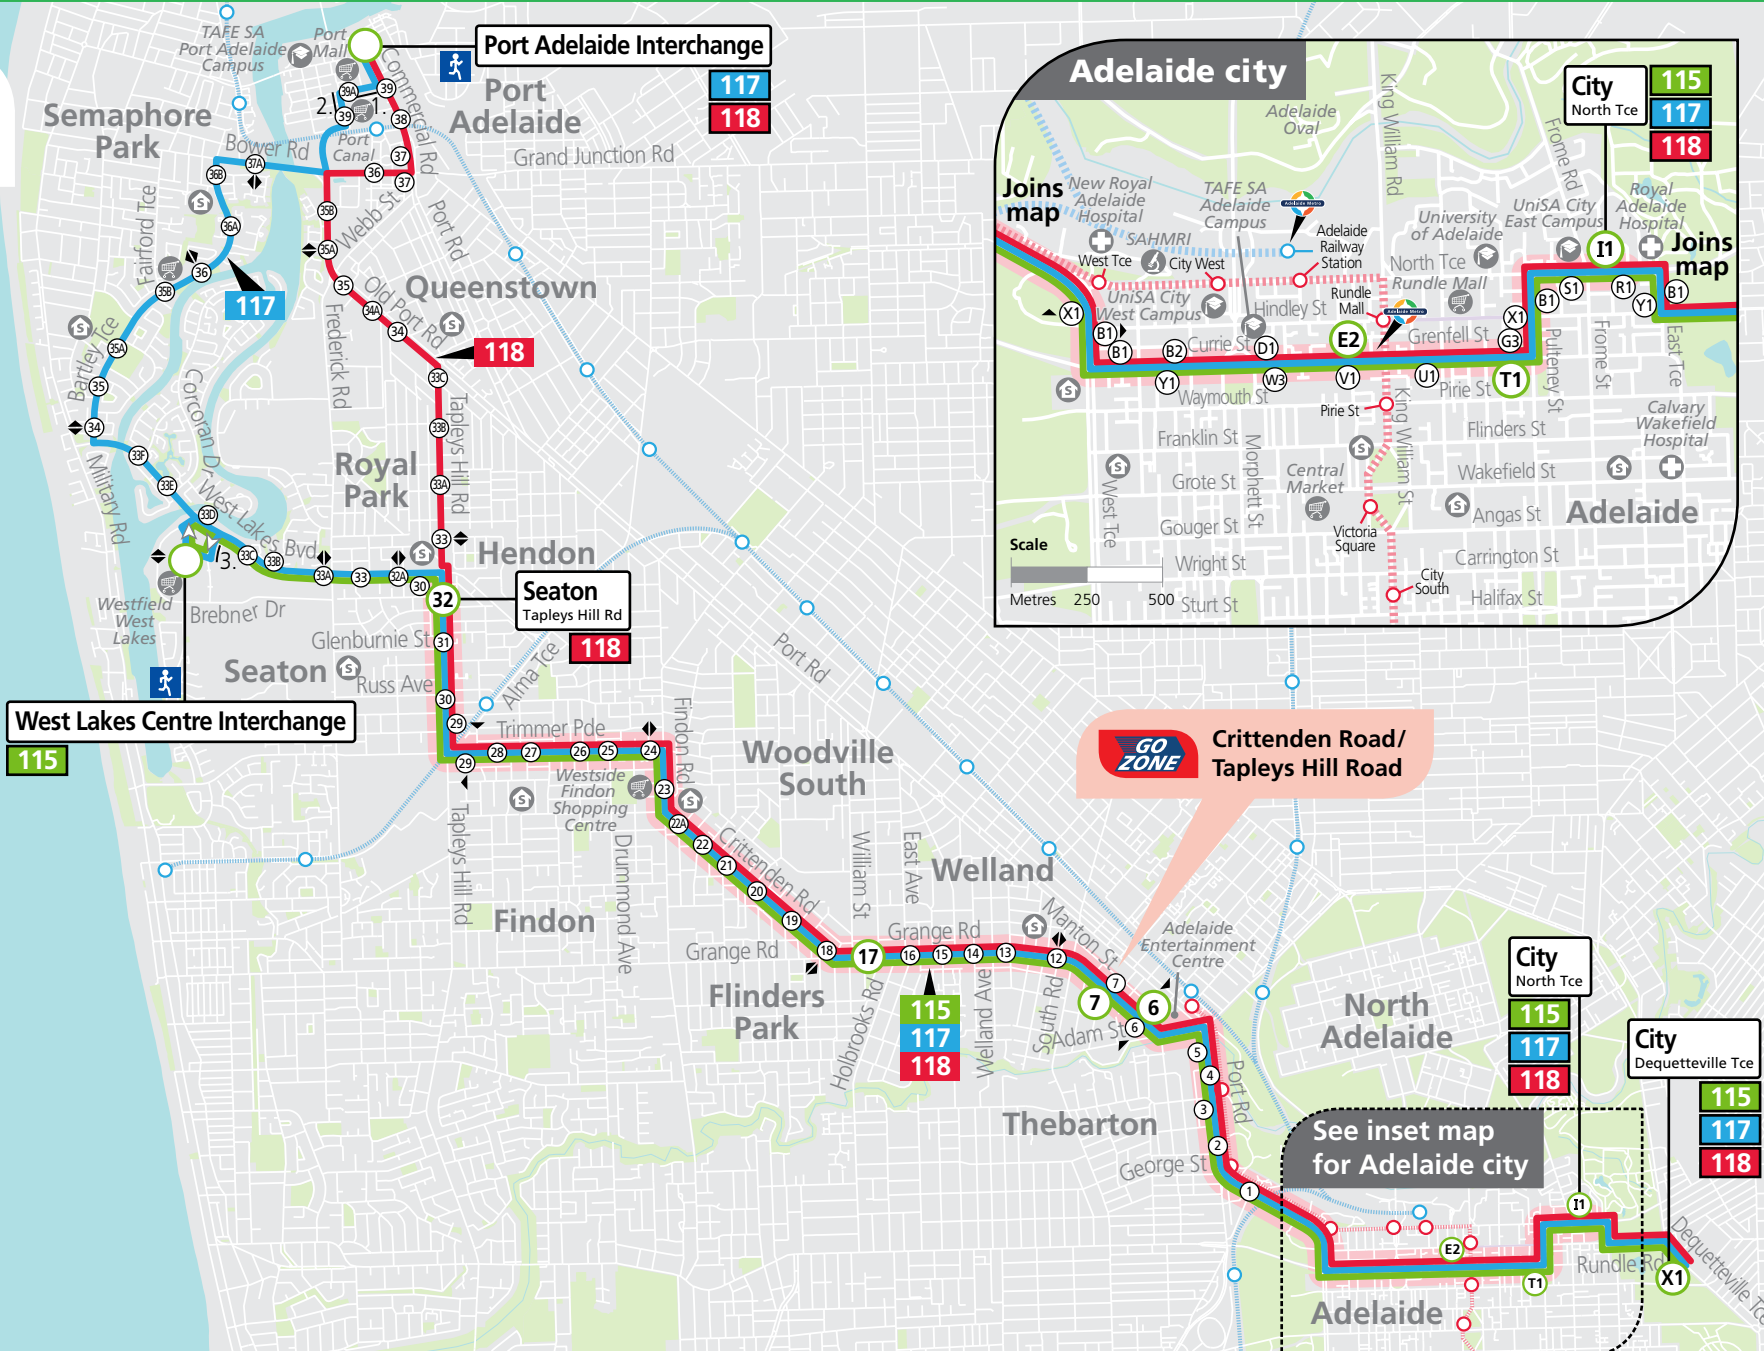

115, 117, 118 Port Adelaide Interchange, West Lakes Centre Interchange & Seaton to city

Street Legend

- 1. Dale St
- 2. Church St
- 3. Turner Dr

Legend

- Route 115
- Route 117
- Route 118
- Bus stop
- Bus stop on this side only
- Bus stop relating to timetable
- Section marker
- Convenient transfer point
- Train line & station
- Tram line & stop
- Hospital
- School
- Shopping Centre
- Educational Institution
- Medical research precinct
- Adelaide Metro InfoCentre

GO ZONE Crittenden Road/
Tapleys Hill Road

See inset map
for Adelaide city