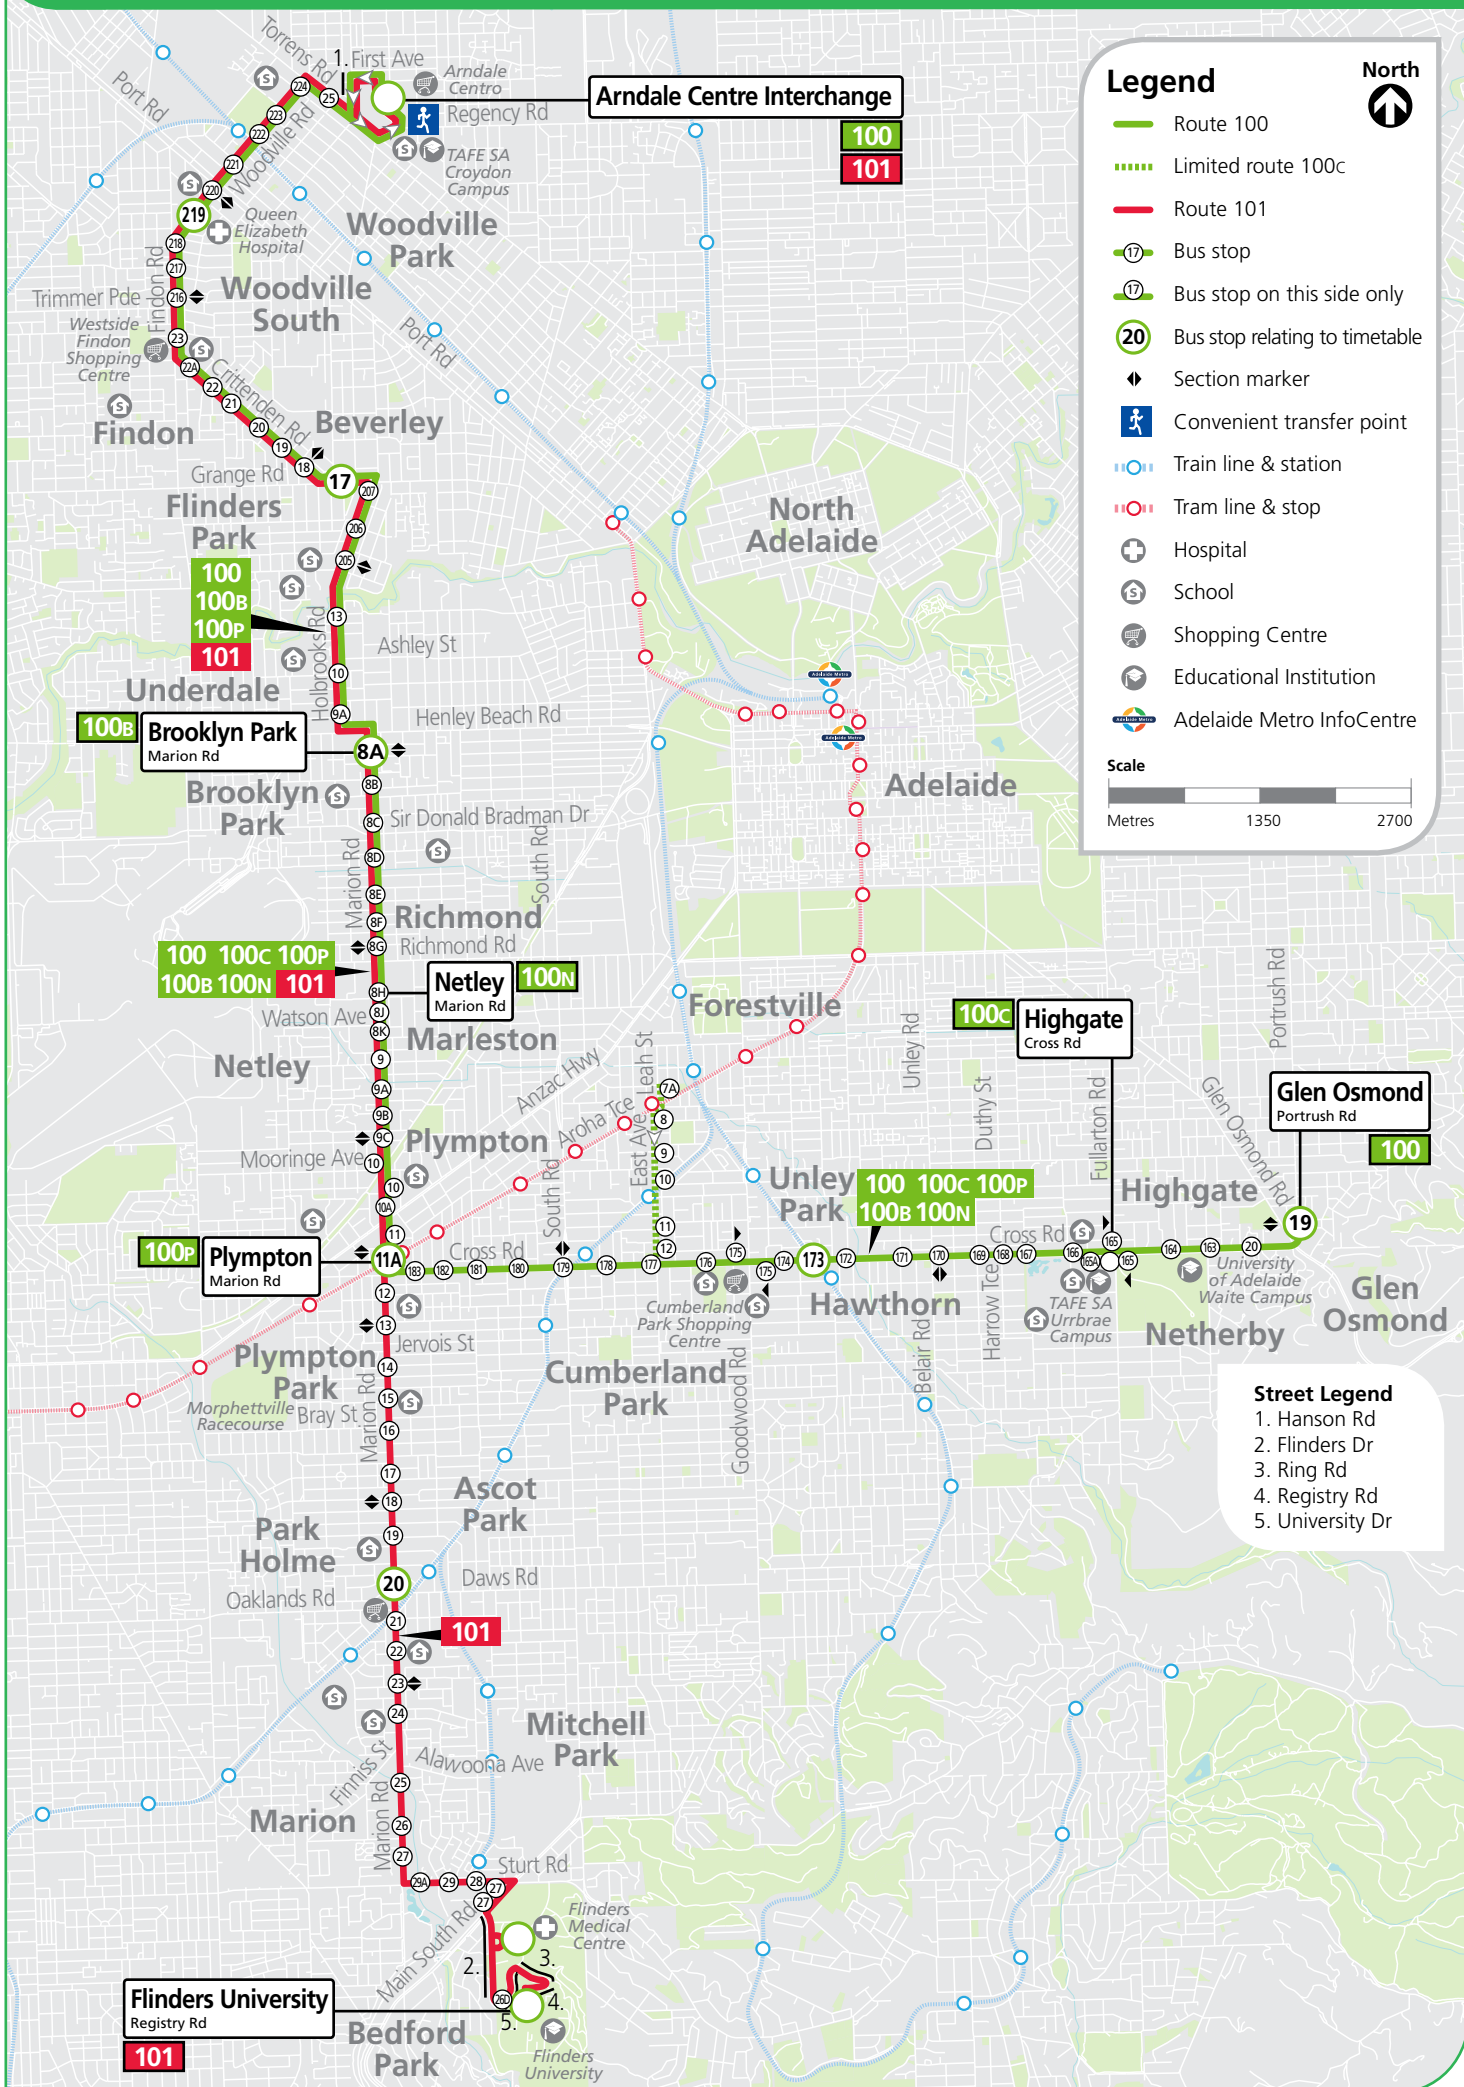

100, 101

Arndale Centre Interchange to Glen Osmond & Flinders University

Also shows routes 100B, 100C, 100N & 100P

Legend

- Route 100
- Limited route 100c
- Route 101
- Bus stop
- Bus stop on this side only
- Bus stop relating to timetable
- Section marker
- Convenient transfer point
- Train line & station
- Tram line & stop
- Hospital
- School
- Shopping Centre
- Educational Institution
- Adelaide Metro InfoCentre

Scale

Metres 1350 2700

Street Legend

1. Hanson Rd
2. Flinders Dr
3. Ring Rd
4. Registry Rd
5. University Dr