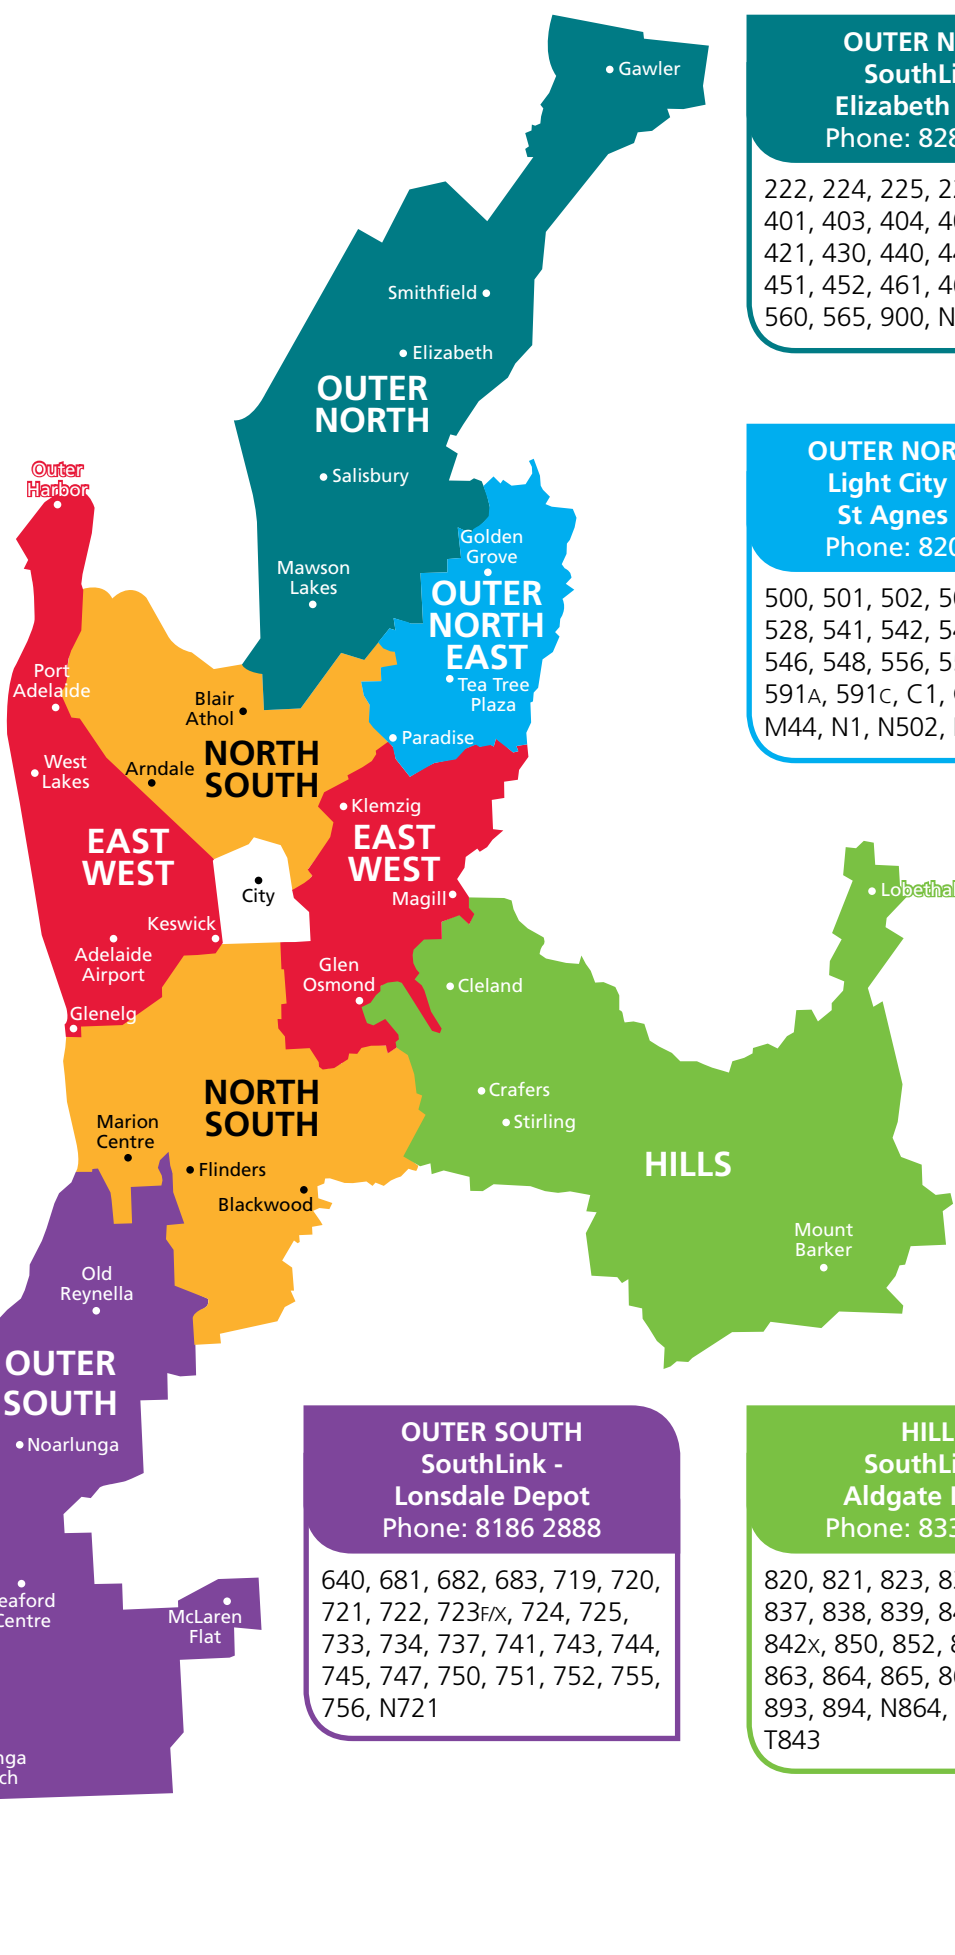

EAST WEST
Torrens Transit -
Mile End/Port Adelaide/
Newton/Camden Park Depot
Phone: 8292 8100

98A, 98C, 99A, 99C, 100, 101, 115, 117, 118, 140, 141, 142, 144, 147, 150, 155, 157, 162, 167, 168, 170, 171, 172, 173, 174, 176, 178, 190, 195, 196, 197x, 230, 232, 281, 286, 287, 288, 333, 350, 371, 372, 376, 579, 580, B10, B12, H20, H21, H22, H23, H24, H30, H32, H33, J1, J1x JetExpress, J2, J7, J8, N22, N30, N178, W90, W91, X30

NORTH SOUTH
Light City Buses -
Morphettville Depot
Phone: 8377 6400

200, 202, 203, 204, 208, 209F, 235, 238, 239, 241, 245, 248, 251, 252, 253, 254, 262, 263, 265, 271, 273, 300, 320, 361, 528, 600, 601, 605, 645, 646, G10, G20, G21, G22, G30F, G40, M44, N10, N21, N202, N254, N262

OUTER NORTH
SouthLink -
Elizabeth Depot
Phone: 8282 7900

222, 224, 225, 228, 229, 400, 401, 403, 404, 405, 411, 415, 421, 430, 440, 441, 442, 443, 451, 452, 461, 462, 491, 494, 560, 565, 900, N224

OUTER NORTH EAST
Light City Buses -
St Agnes Depot
Phone: 8203 6700

500, 501, 502, 503, 506, 507, 528, 541, 542, 543, 544, 545, 546, 548, 556, 557, 559, 591A, 591C, C1, C2, G40, M44, N1, N502, N541, N542

OUTER SOUTH
SouthLink -
Lonsdale Depot
Phone: 8186 2888

640, 681, 682, 683, 719, 720, 721, 722, 723FX, 724, 725, 733, 734, 737, 741, 743, 744, 745, 747, 750, 751, 752, 755, 756, N721