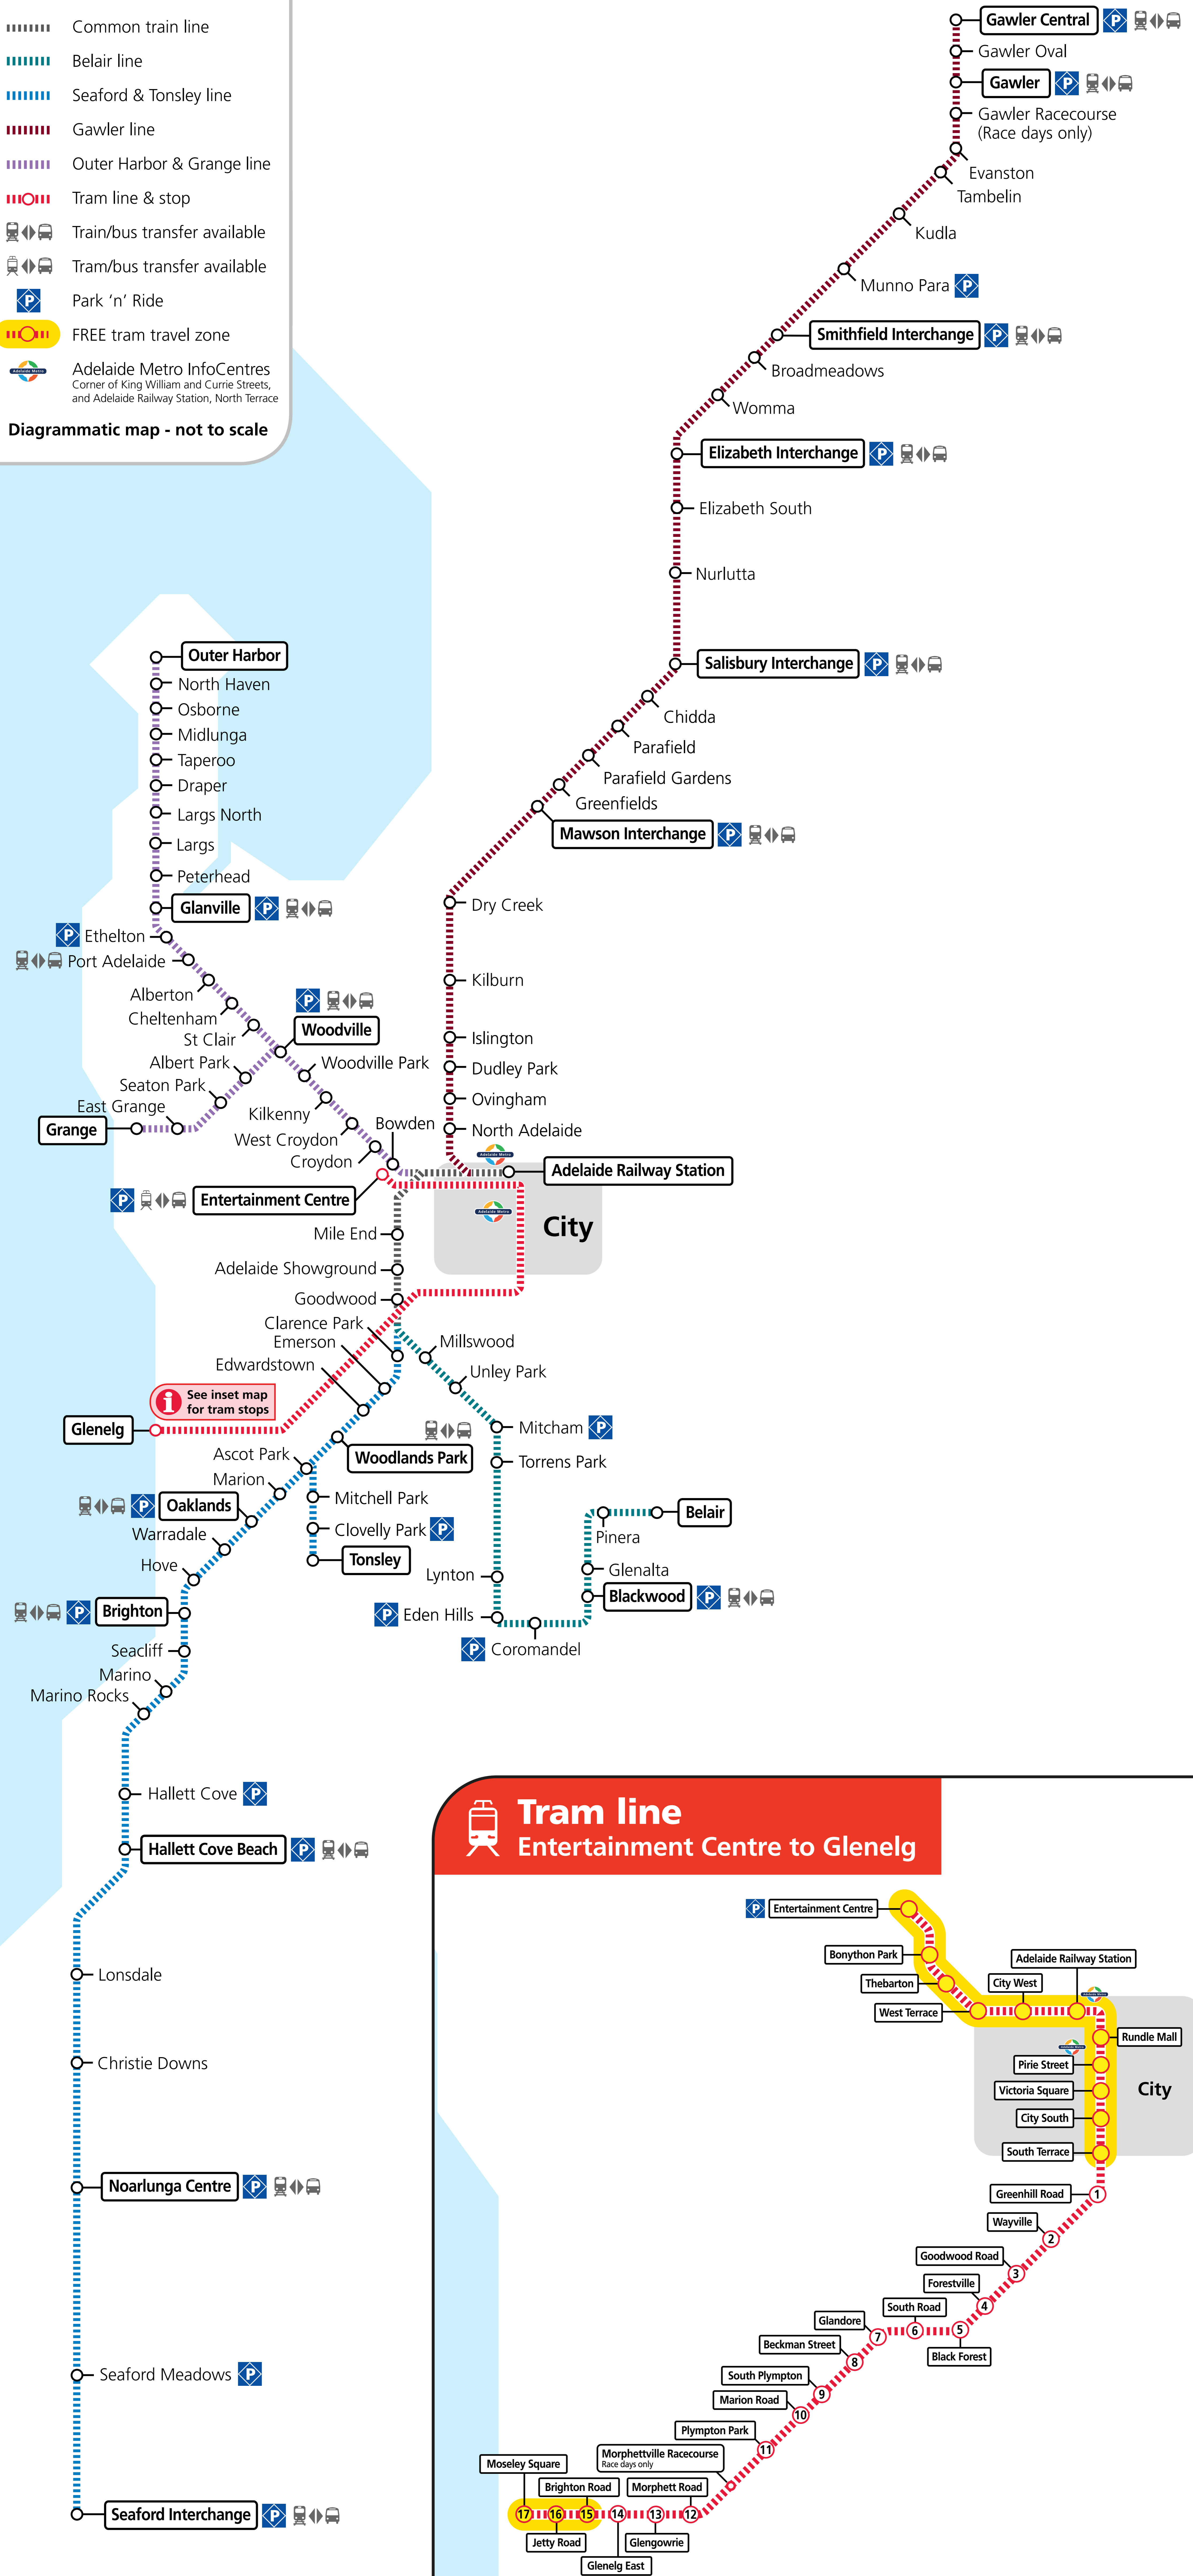

Adelaide rail network map

Legend

- Train station
- Common train line
- Belair line
- Seaford & Tonsley line
- Gawler line
- Outer Harbor & Grange line
- Tram line & stop
- Train/bus transfer available
- Tram/bus transfer available
- Park 'n' Ride
- FREE tram travel zone
- Adelaide Metro InfoCentres
Corner of King William and Currie Streets,
and Adelaide Railway Station, North Terrace

Diagrammatic map - not to scale

1300 311 108

adelaidemetro.com.au

connect and GO