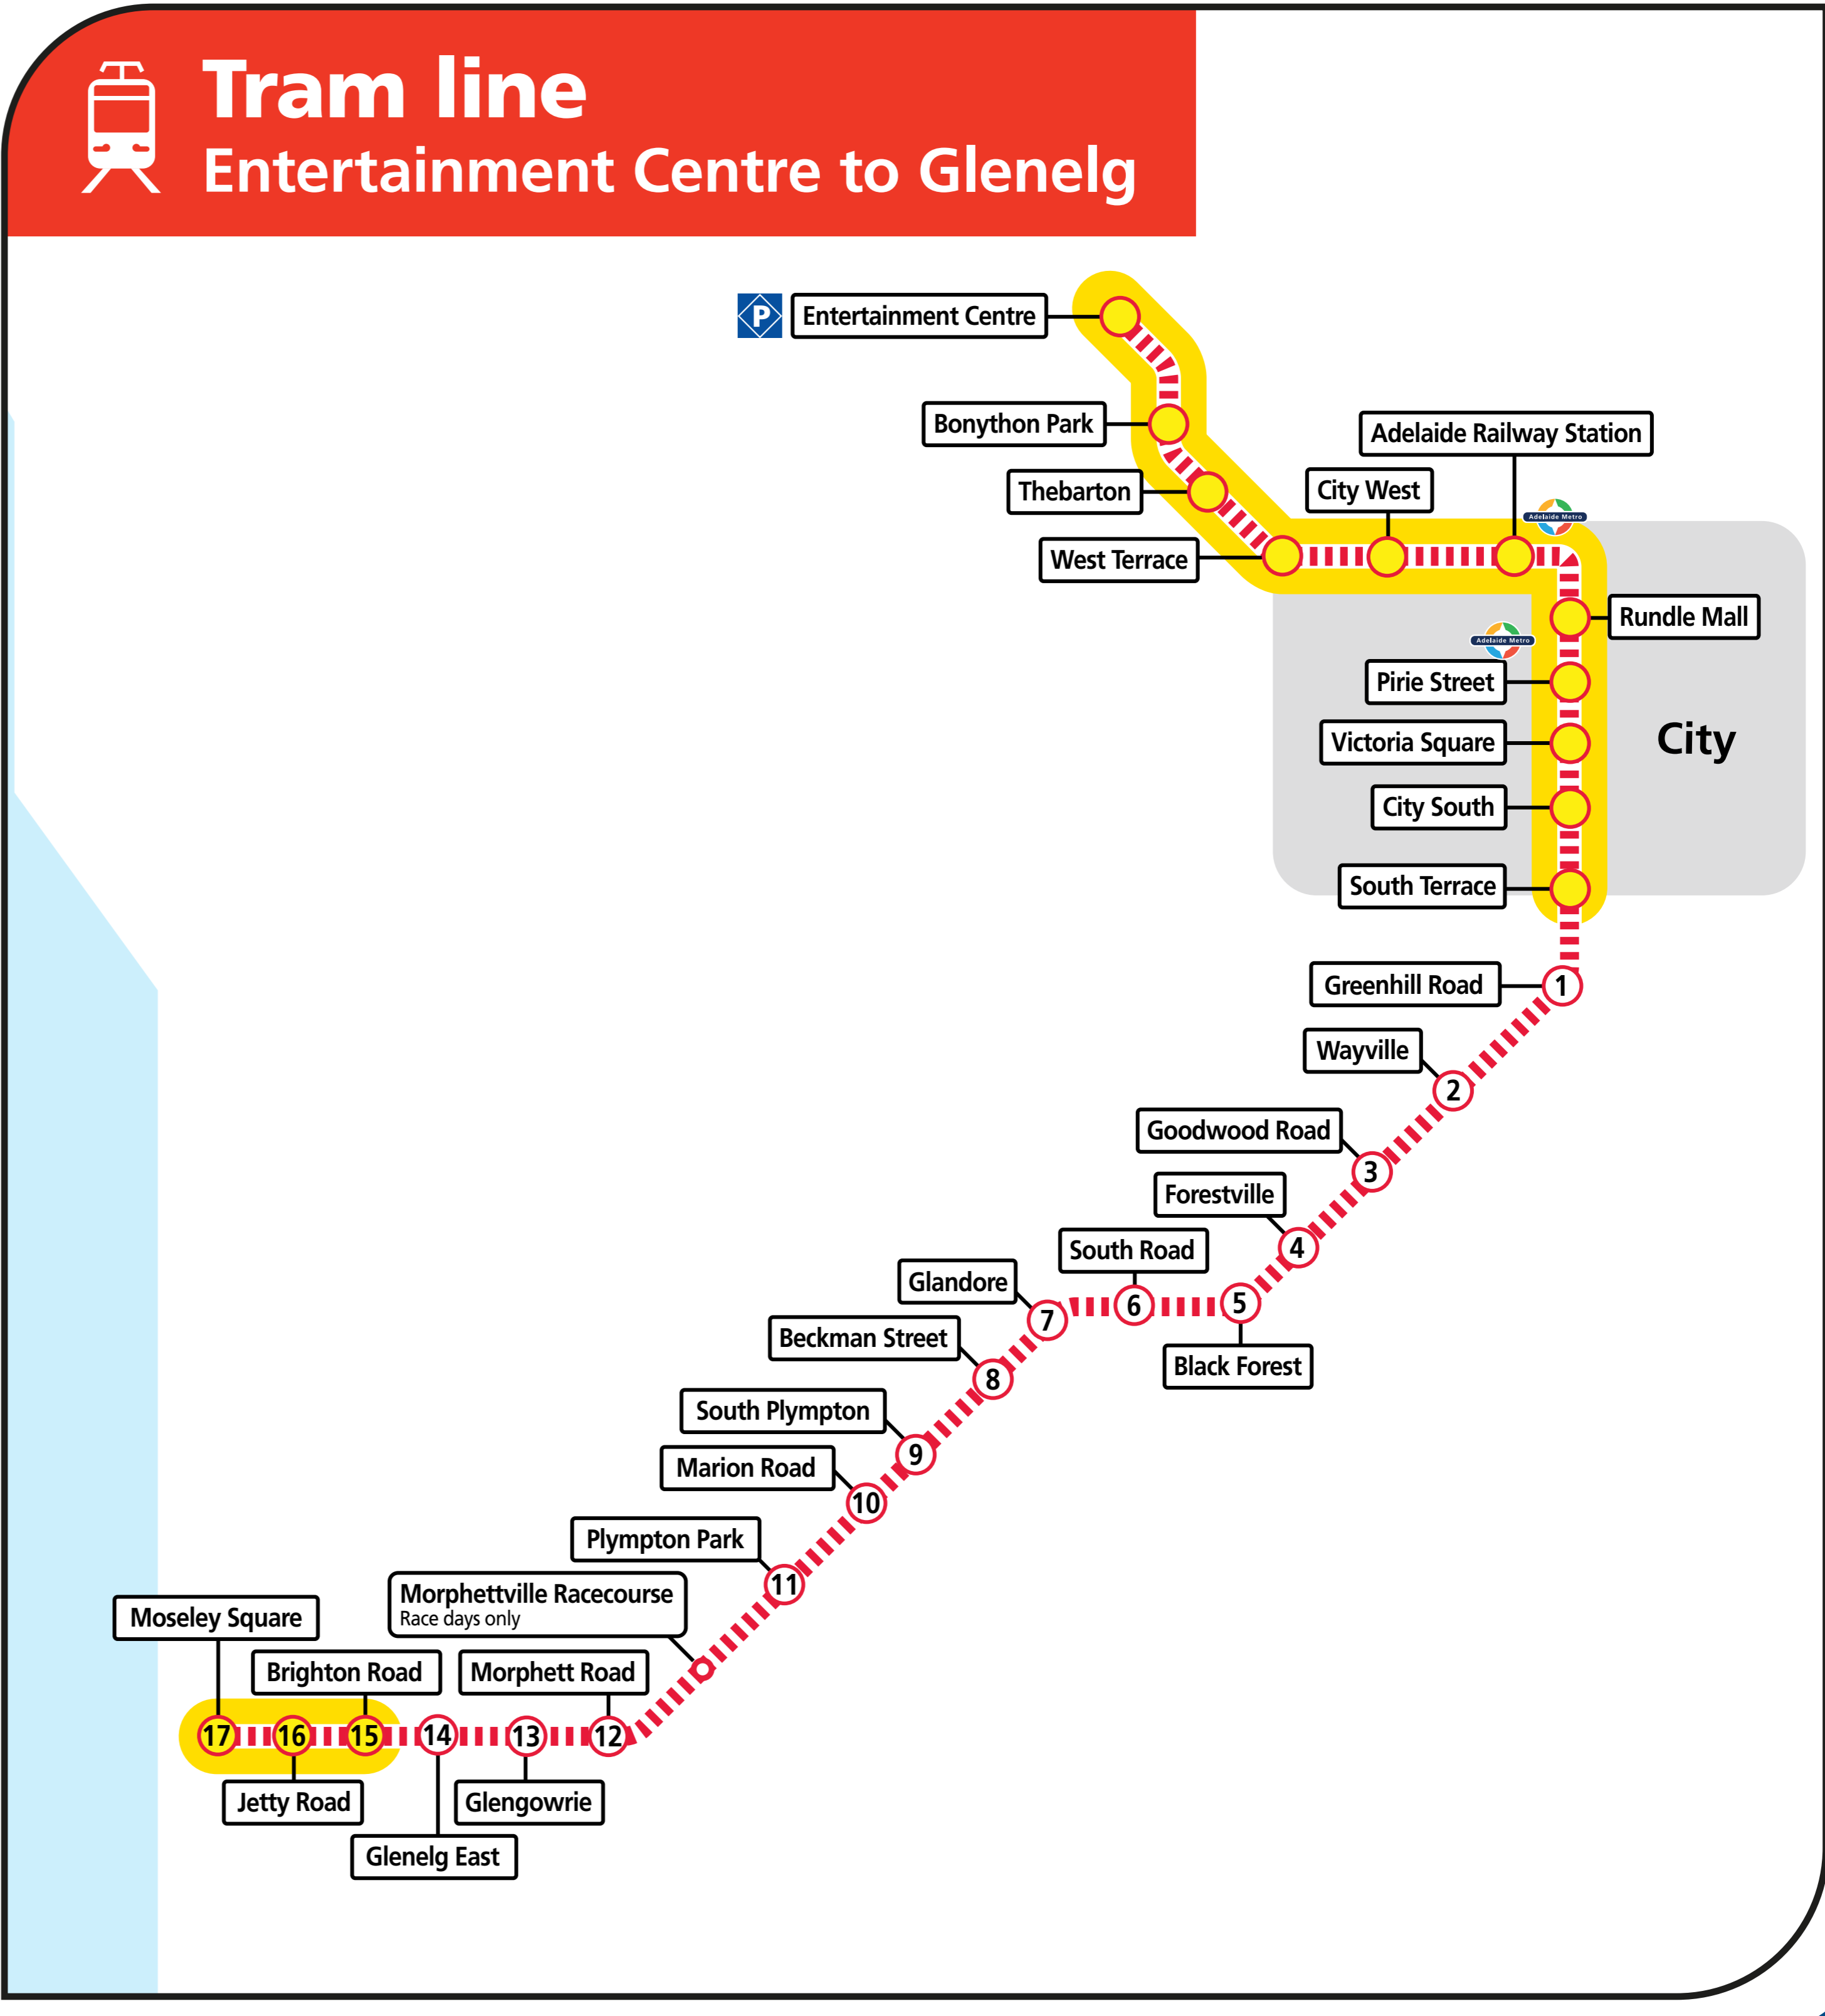

Adelaide rail network map

Legend

- Train station
- Common train line
- Belair line
- Seaford & Tonsley line
- Gawler line
- Outer Harbor & Grange line
- Tram line & stop
- Train/bus transfer available
- Tram/bus transfer available
- Park 'n' Ride
- FREE tram travel zone
- Adelaide Metro InfoCentres
Corner of King William and Currie Streets,
and Adelaide Railway Station, North Terrace

Diagrammatic map - not to scale

1300 311 108

adelaidemetro.com.au

connect and GO