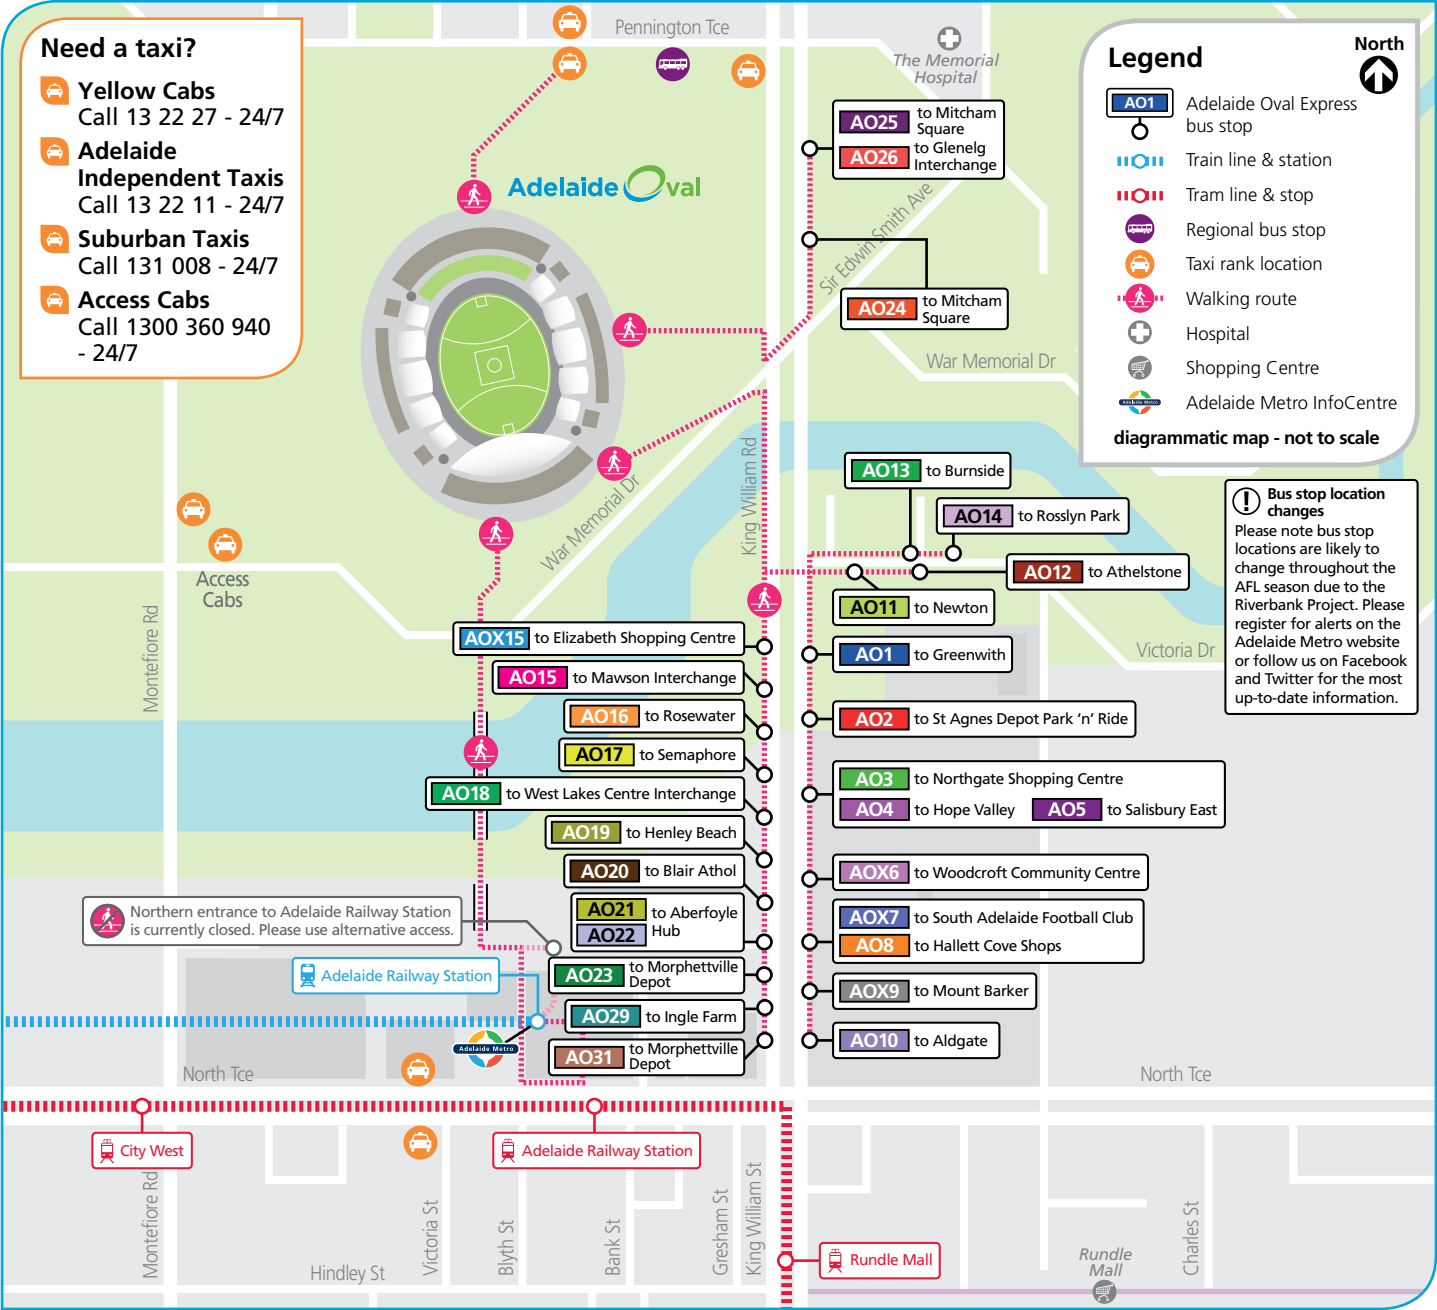

# MAC FOOTY EXPRESS interchange map

### Legend

- Adelaide Oval Express bus stop
- Train line & station
- Tram line & stop
- Regional bus stop
- Taxi rank location
- Walking route
- Hospital
- Shopping Centre
- Adelaide Metro InfoCentre

**diagrammatic map - not to scale**

Northern entrance to Adelaide Railway Station is currently closed. Please use alternative access.

City West

Adelaide Railway Station

Rundle Mall

Rundle Mall

- AOX15** to Elizabeth Shopping Centre
- AO15** to Mawson Interchange
- AO16** to Rosewater
- AO17** to Semaphore
- AO18** to West Lakes Centre Interchange
- AO19** to Henley Beach
- AO20** to Blair Athol
- AO21** to Aberfoyle Hub
- AO22** to Aberfoyle Hub
- AO23** to Morphettville Depot
- AO29** to Ingle Farm
- AO31** to Morphettville Depot

- AO25** to Mitcham Square
- AO26** to Glenelg Interchange

- AO24** to Mitcham Square

- AO13** to Burnside

- AO14** to Rosslyn Park

- AO12** to Athelstone

- AO11** to Newton

- AO1** to Greenwith

- AO2** to St Agnes Depot Park 'n' Ride