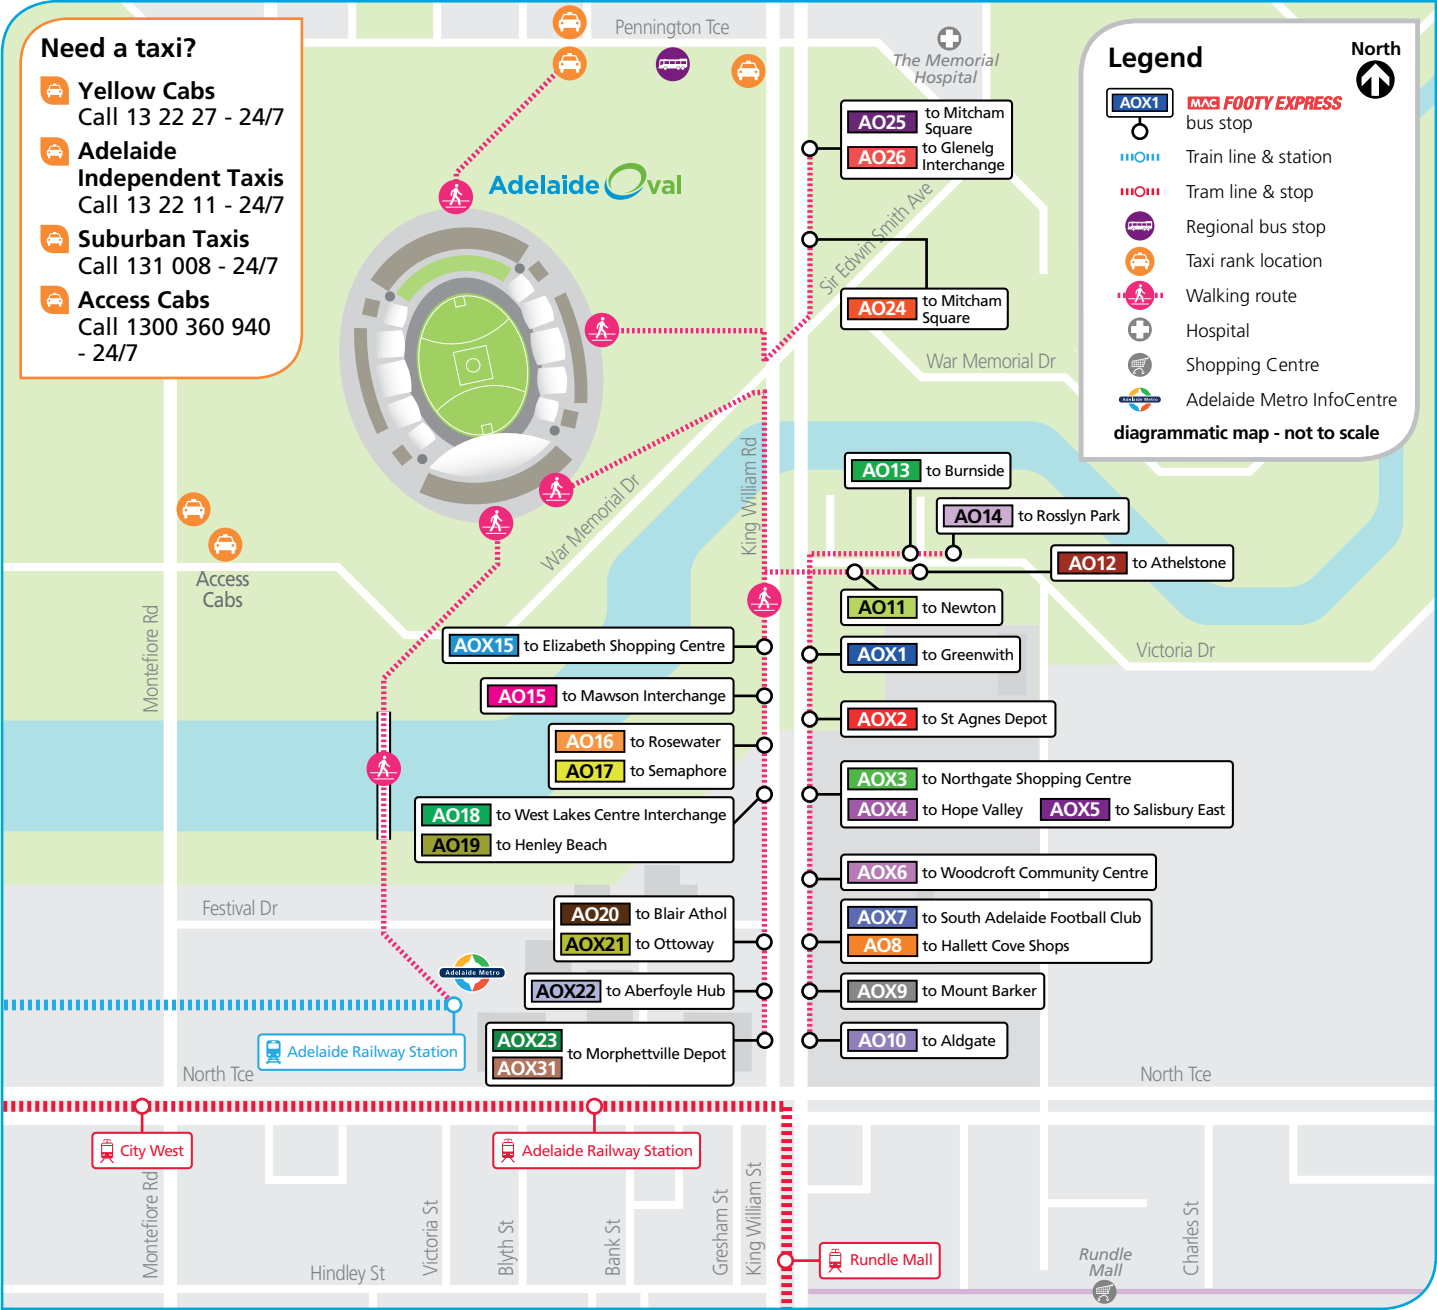

# MAC FOOTY EXPRESS interchange map

connect and GO

## Need a taxi?

- Yellow Cabs**  
Call 13 22 27 - 24/7
- Adelaide Independent Taxis**  
Call 13 22 11 - 24/7
- Suburban Taxis**  
Call 131 008 - 24/7
- Access Cabs**  
Call 1300 360 940 - 24/7

## Legend

- MAC FOOTY EXPRESS** bus stop
- Train line & station
- Tram line & stop
- Regional bus stop
- Taxi rank location
- Walking route
- Hospital
- Shopping Centre
- Adelaide Metro InfoCentre

diagrammatic map - not to scale

City West

Adelaide Railway Station

Rundle Mall

Rundle Mall