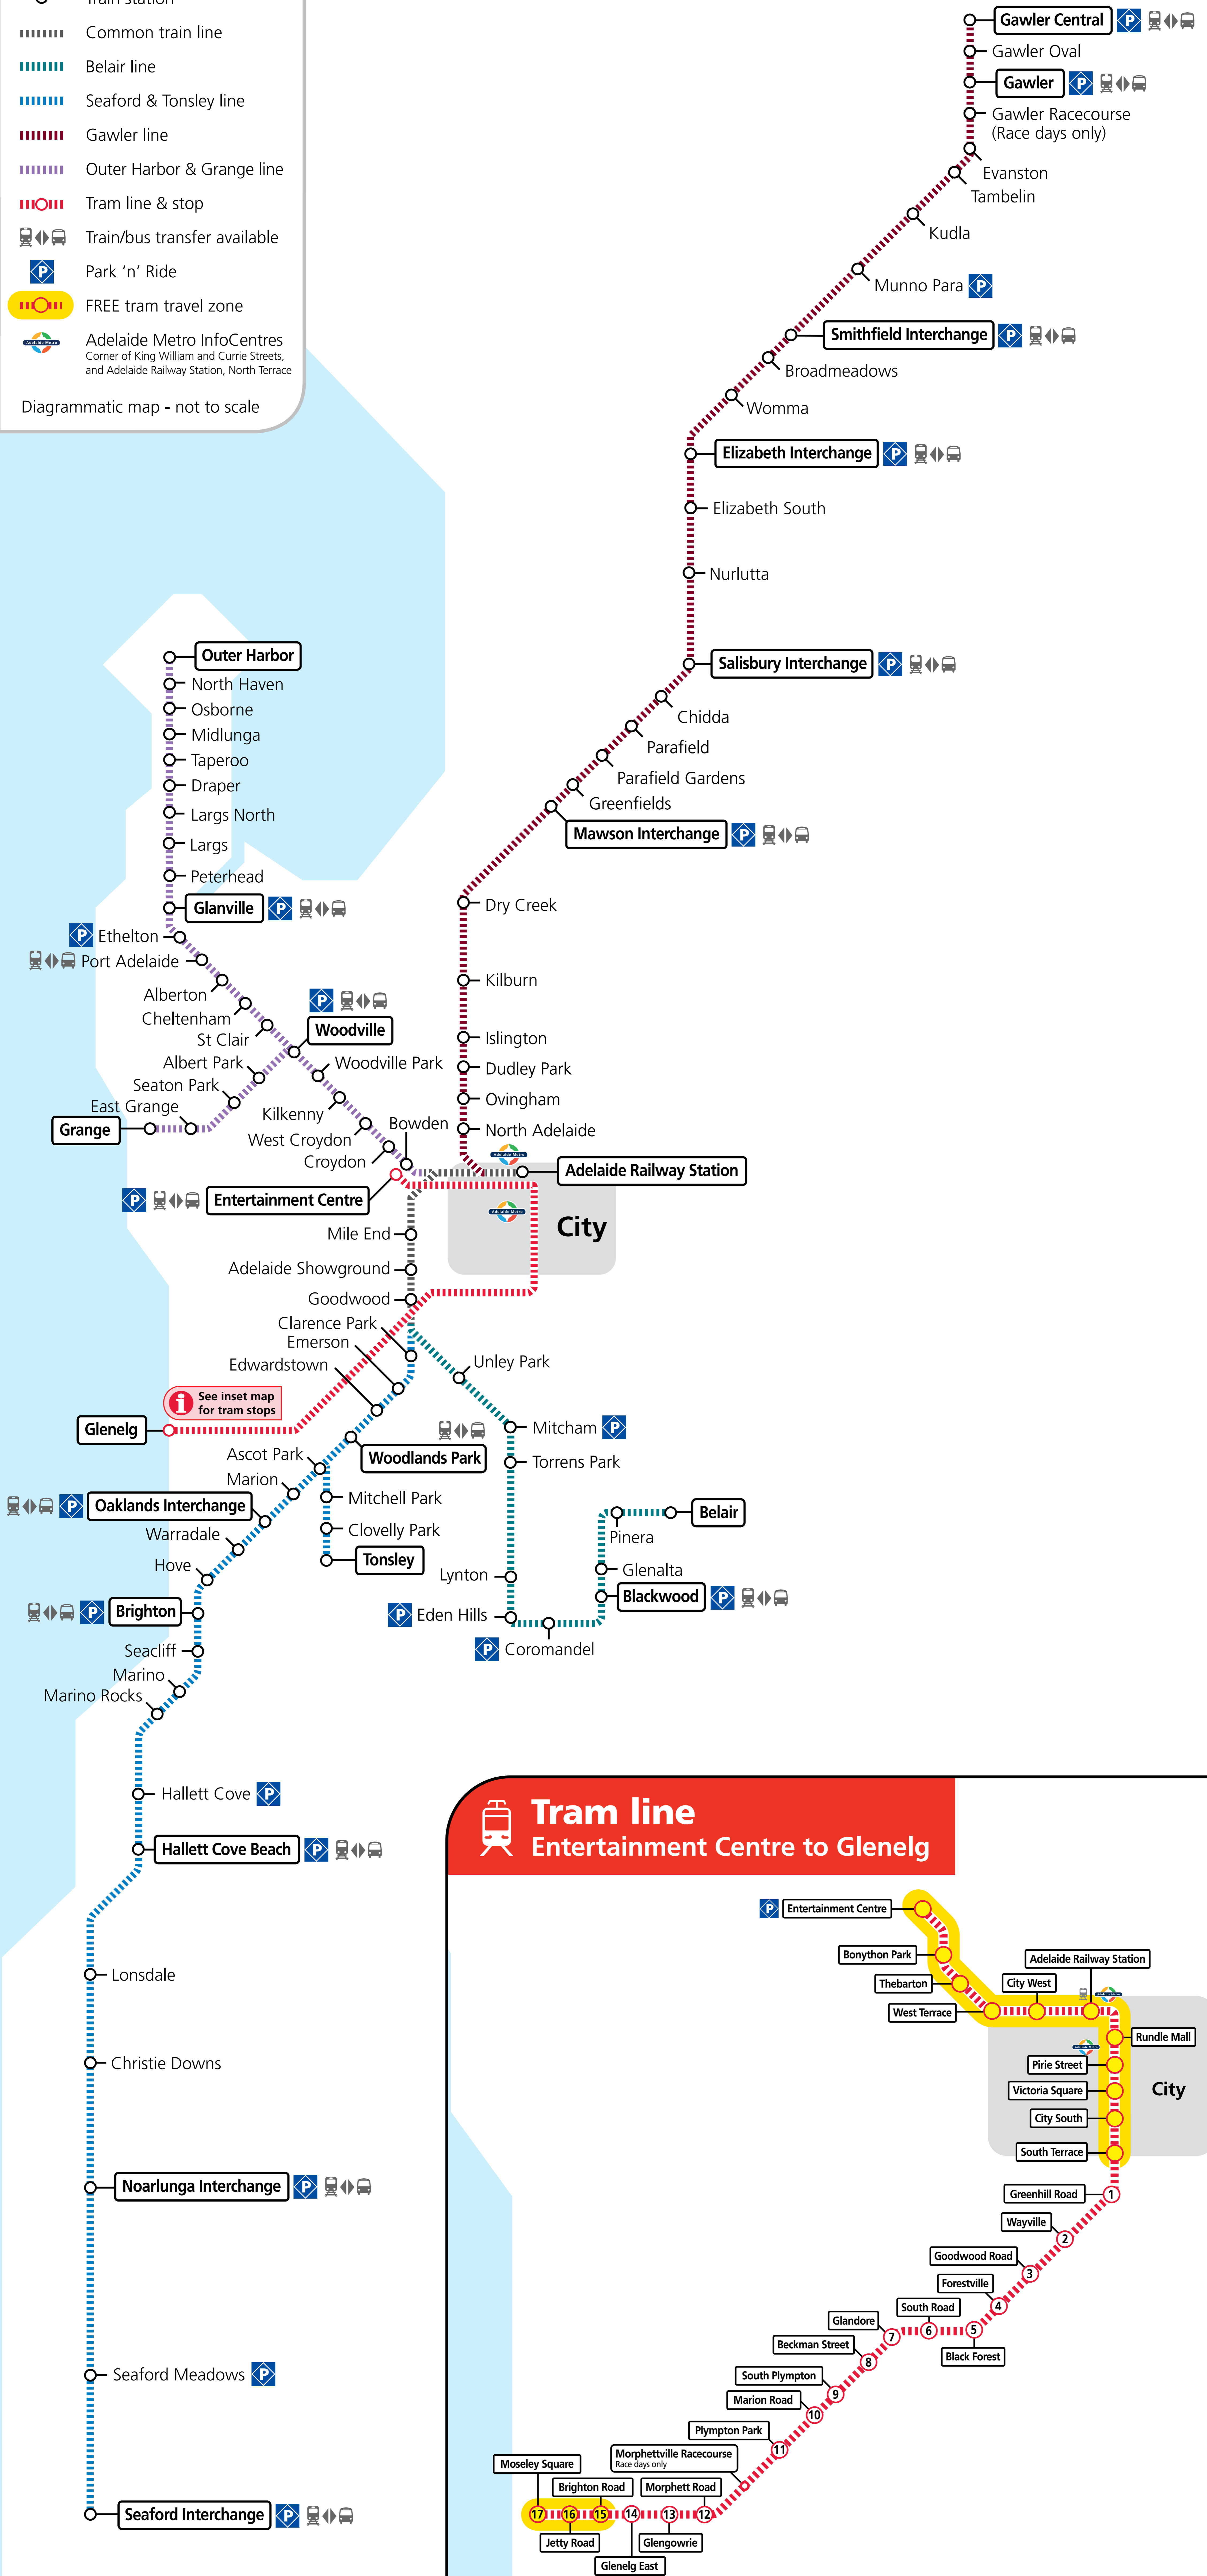

# Adelaide rail network map

## Legend

North

- Train station
- Common train line
- Belair line
- Seaford & Tonsley line
- Gawler line
- Outer Harbor & Grange line
- Tram line & stop
- Train/bus transfer available
- Park 'n' Ride
- FREE tram travel zone
- Adelaide Metro InfoCentres  
Corner of King William and Currie Streets,  
and Adelaide Railway Station, North Terrace

Diagrammatic map - not to scale

1300 311 108

adelaidemetro.com.au

connect and GO