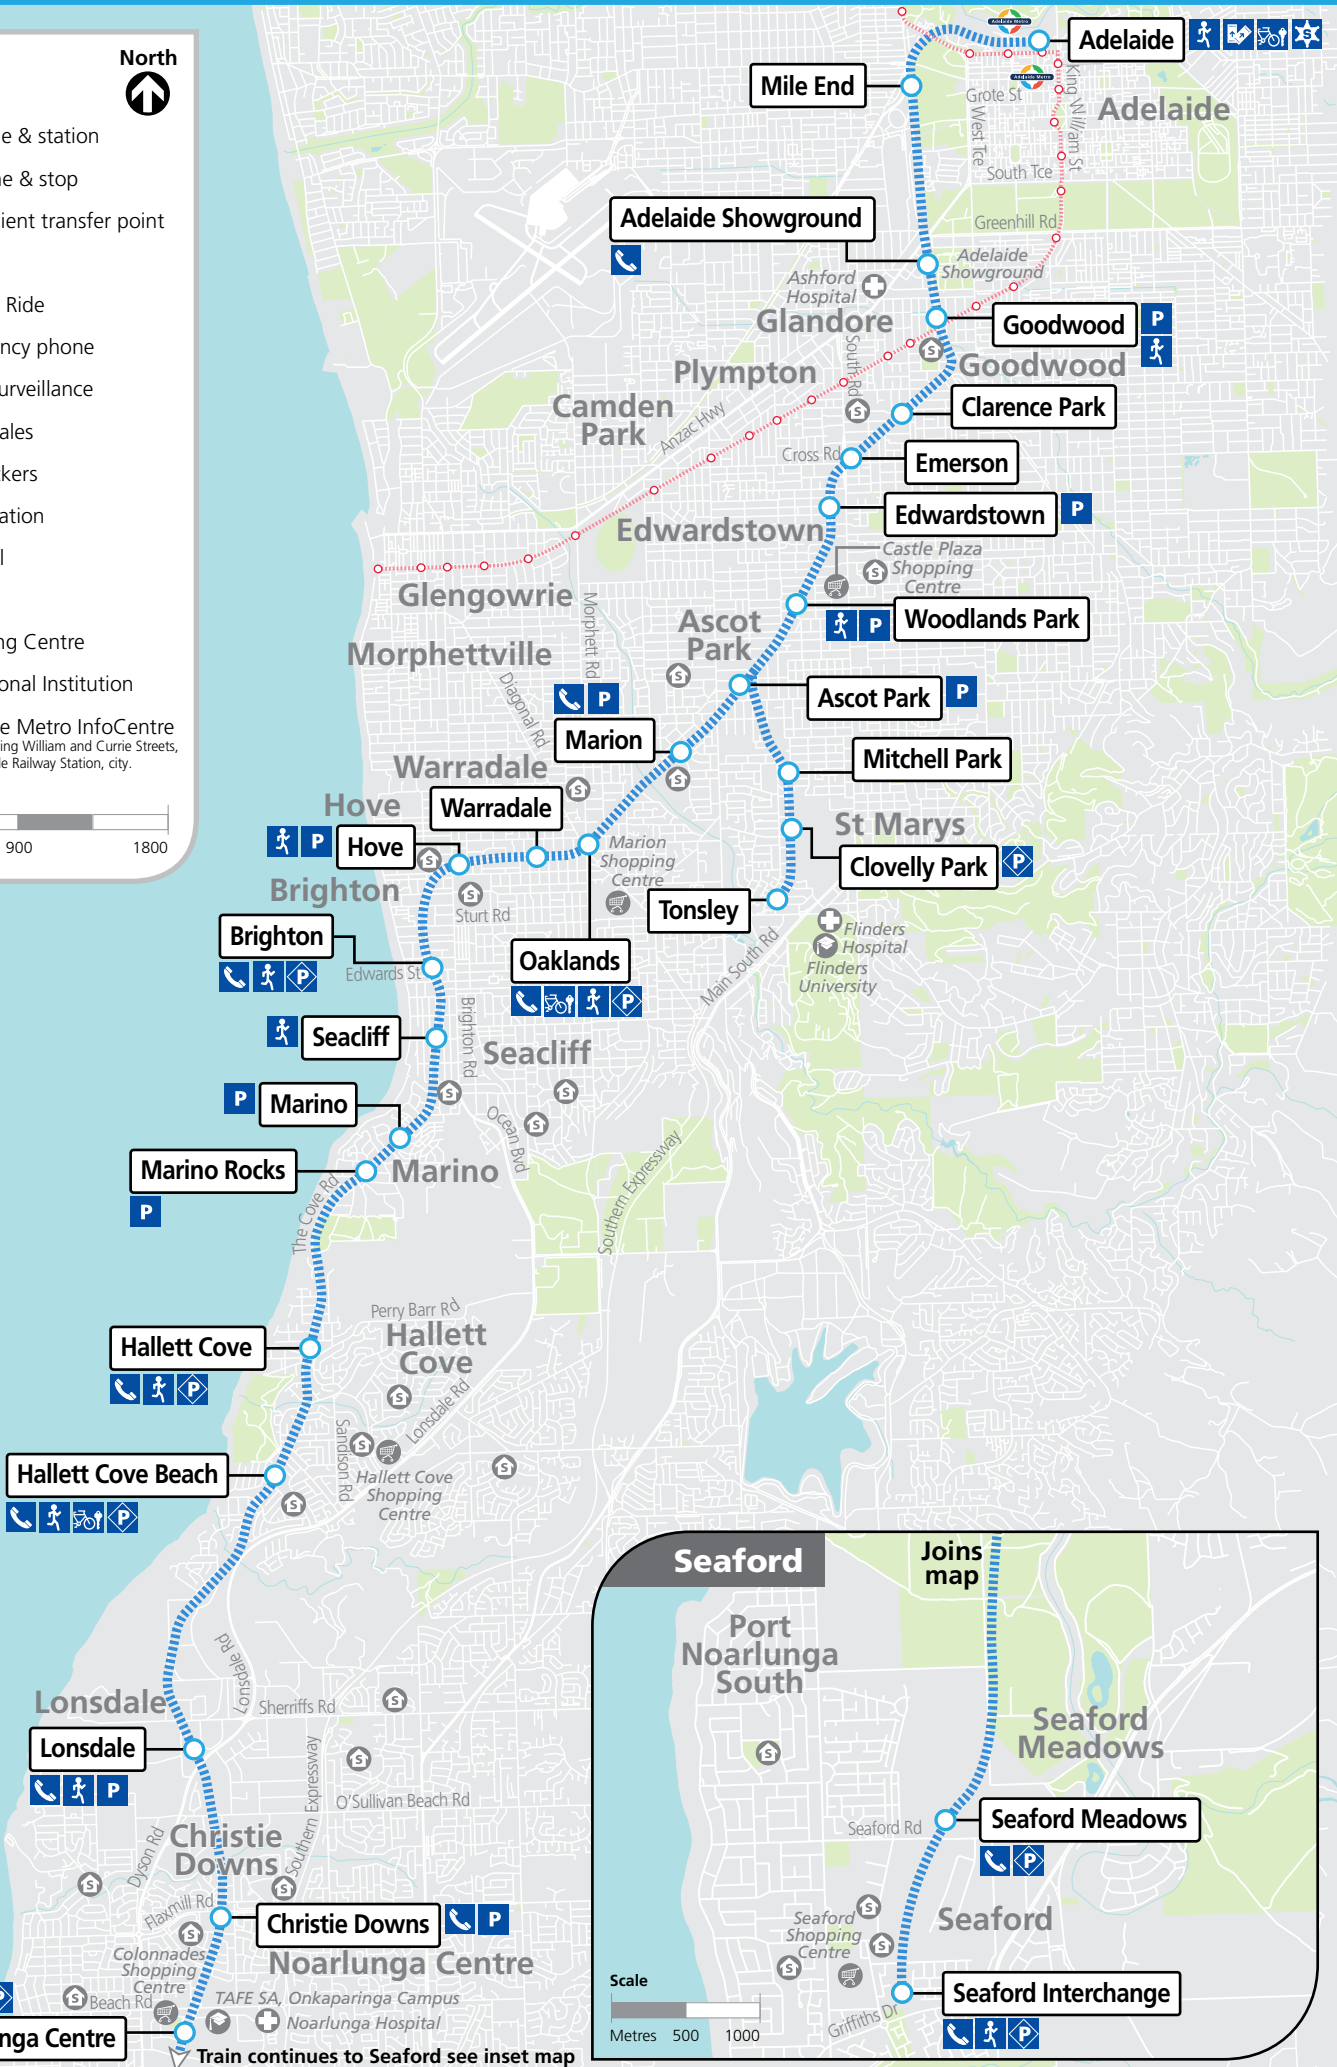

Seaford & Tonsley

Legend

- Train line & station
- Tram line & stop
- Convenient transfer point
- Parking
- Park 'n' Ride
- Emergency phone
- Video surveillance
- Ticket sales
- Bike lockers
- Safer station
- Hospital
- School
- Shopping Centre
- Educational Institution
- Adelaide Metro InfoCentre
Corner of King William and Currie Streets,
and Adelaide Railway Station, city.

Map scale

Metres 900 1800

Train continues to Seaford see inset map