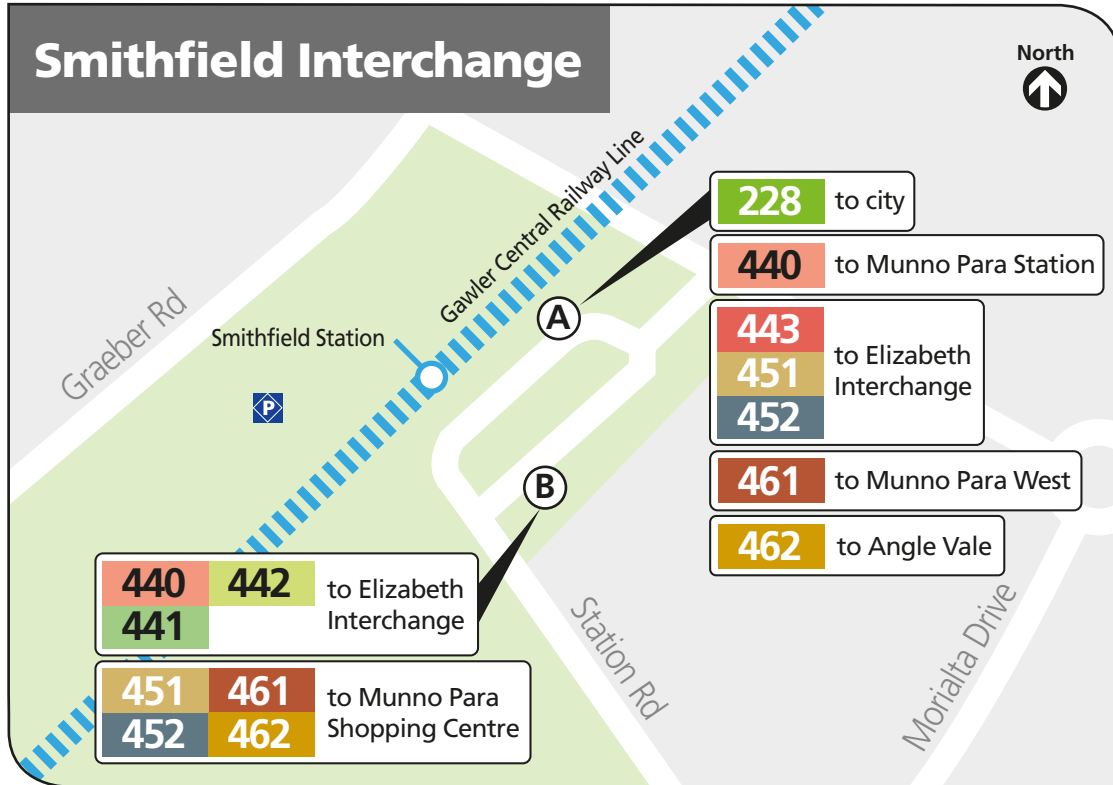

Smithfield Interchange

228 to city

440 to Munno Para Station

443
451 to Elizabeth Interchange
452

461 to Munno Para West

462 to Angle Vale

440 **442** to Elizabeth Interchange
441

451 **461** to Munno Para Shopping Centre
452 **462**