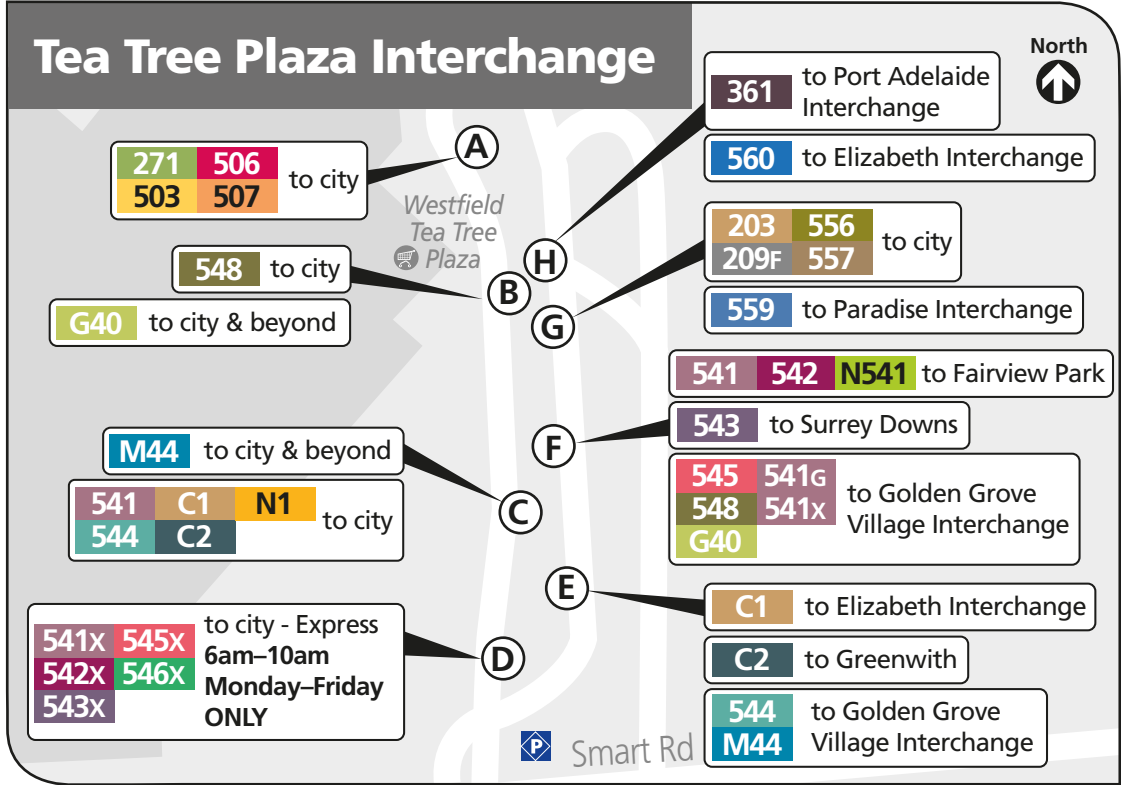

Tea Tree Plaza Interchange

271 **506** to city
503 **507**

A

548 to city

H

G40 to city & beyond

B

G

M44 to city & beyond

F

541 **C1** **N1** to city
544 **C2**

C

E

541x **545x** to city - Express
542x **546x** 6am-10am
543x Monday-Friday
ONLY

D

361 to Port Adelaide Interchange

560 to Elizabeth Interchange

203 **556** to city
209F **557**

559 to Paradise Interchange

541 **542** **N541** to Fairview Park

543 to Surrey Downs

545 **541G** to Golden Grove
548 **541x** Village Interchange
G40

C1 to Elizabeth Interchange

C2 to Greenwith

544 to Golden Grove
M44 Village Interchange

P Smart Rd